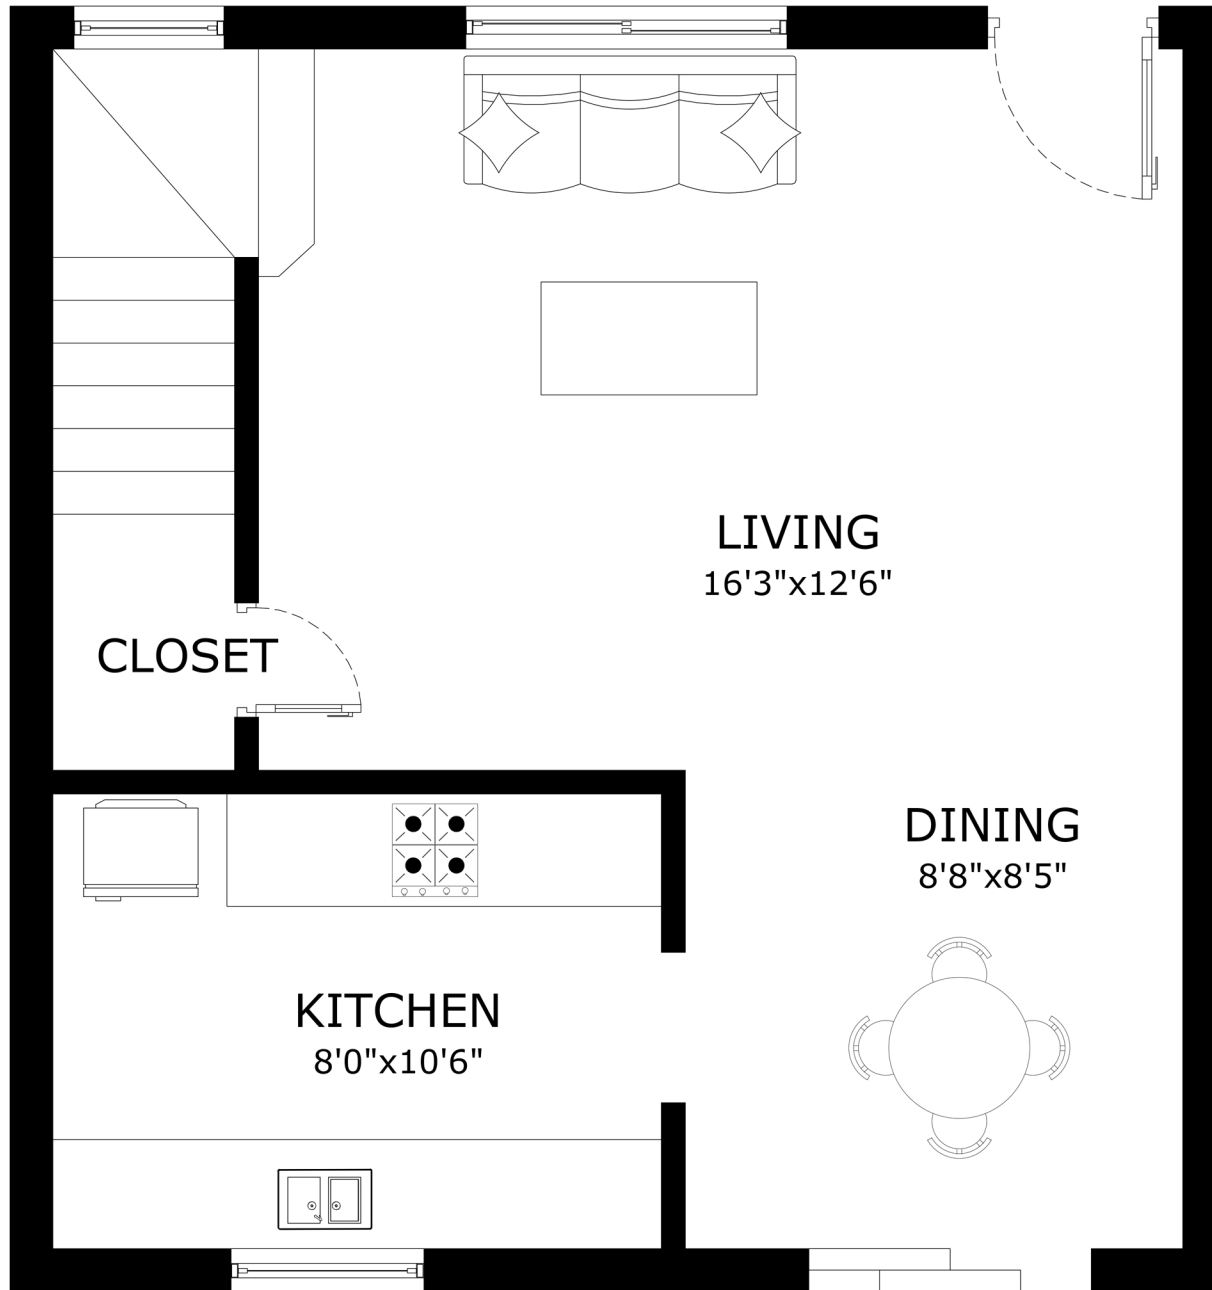

ADDRESS: 13710 Bancroft Ave San Leandro CA 94578 United States.

FIRST FLOOR

'This floor plan is for illustration purposes only and is not intended to provide precise layout or measurements of the home. Potential buyers should investigate these issues to their own satisfaction.'