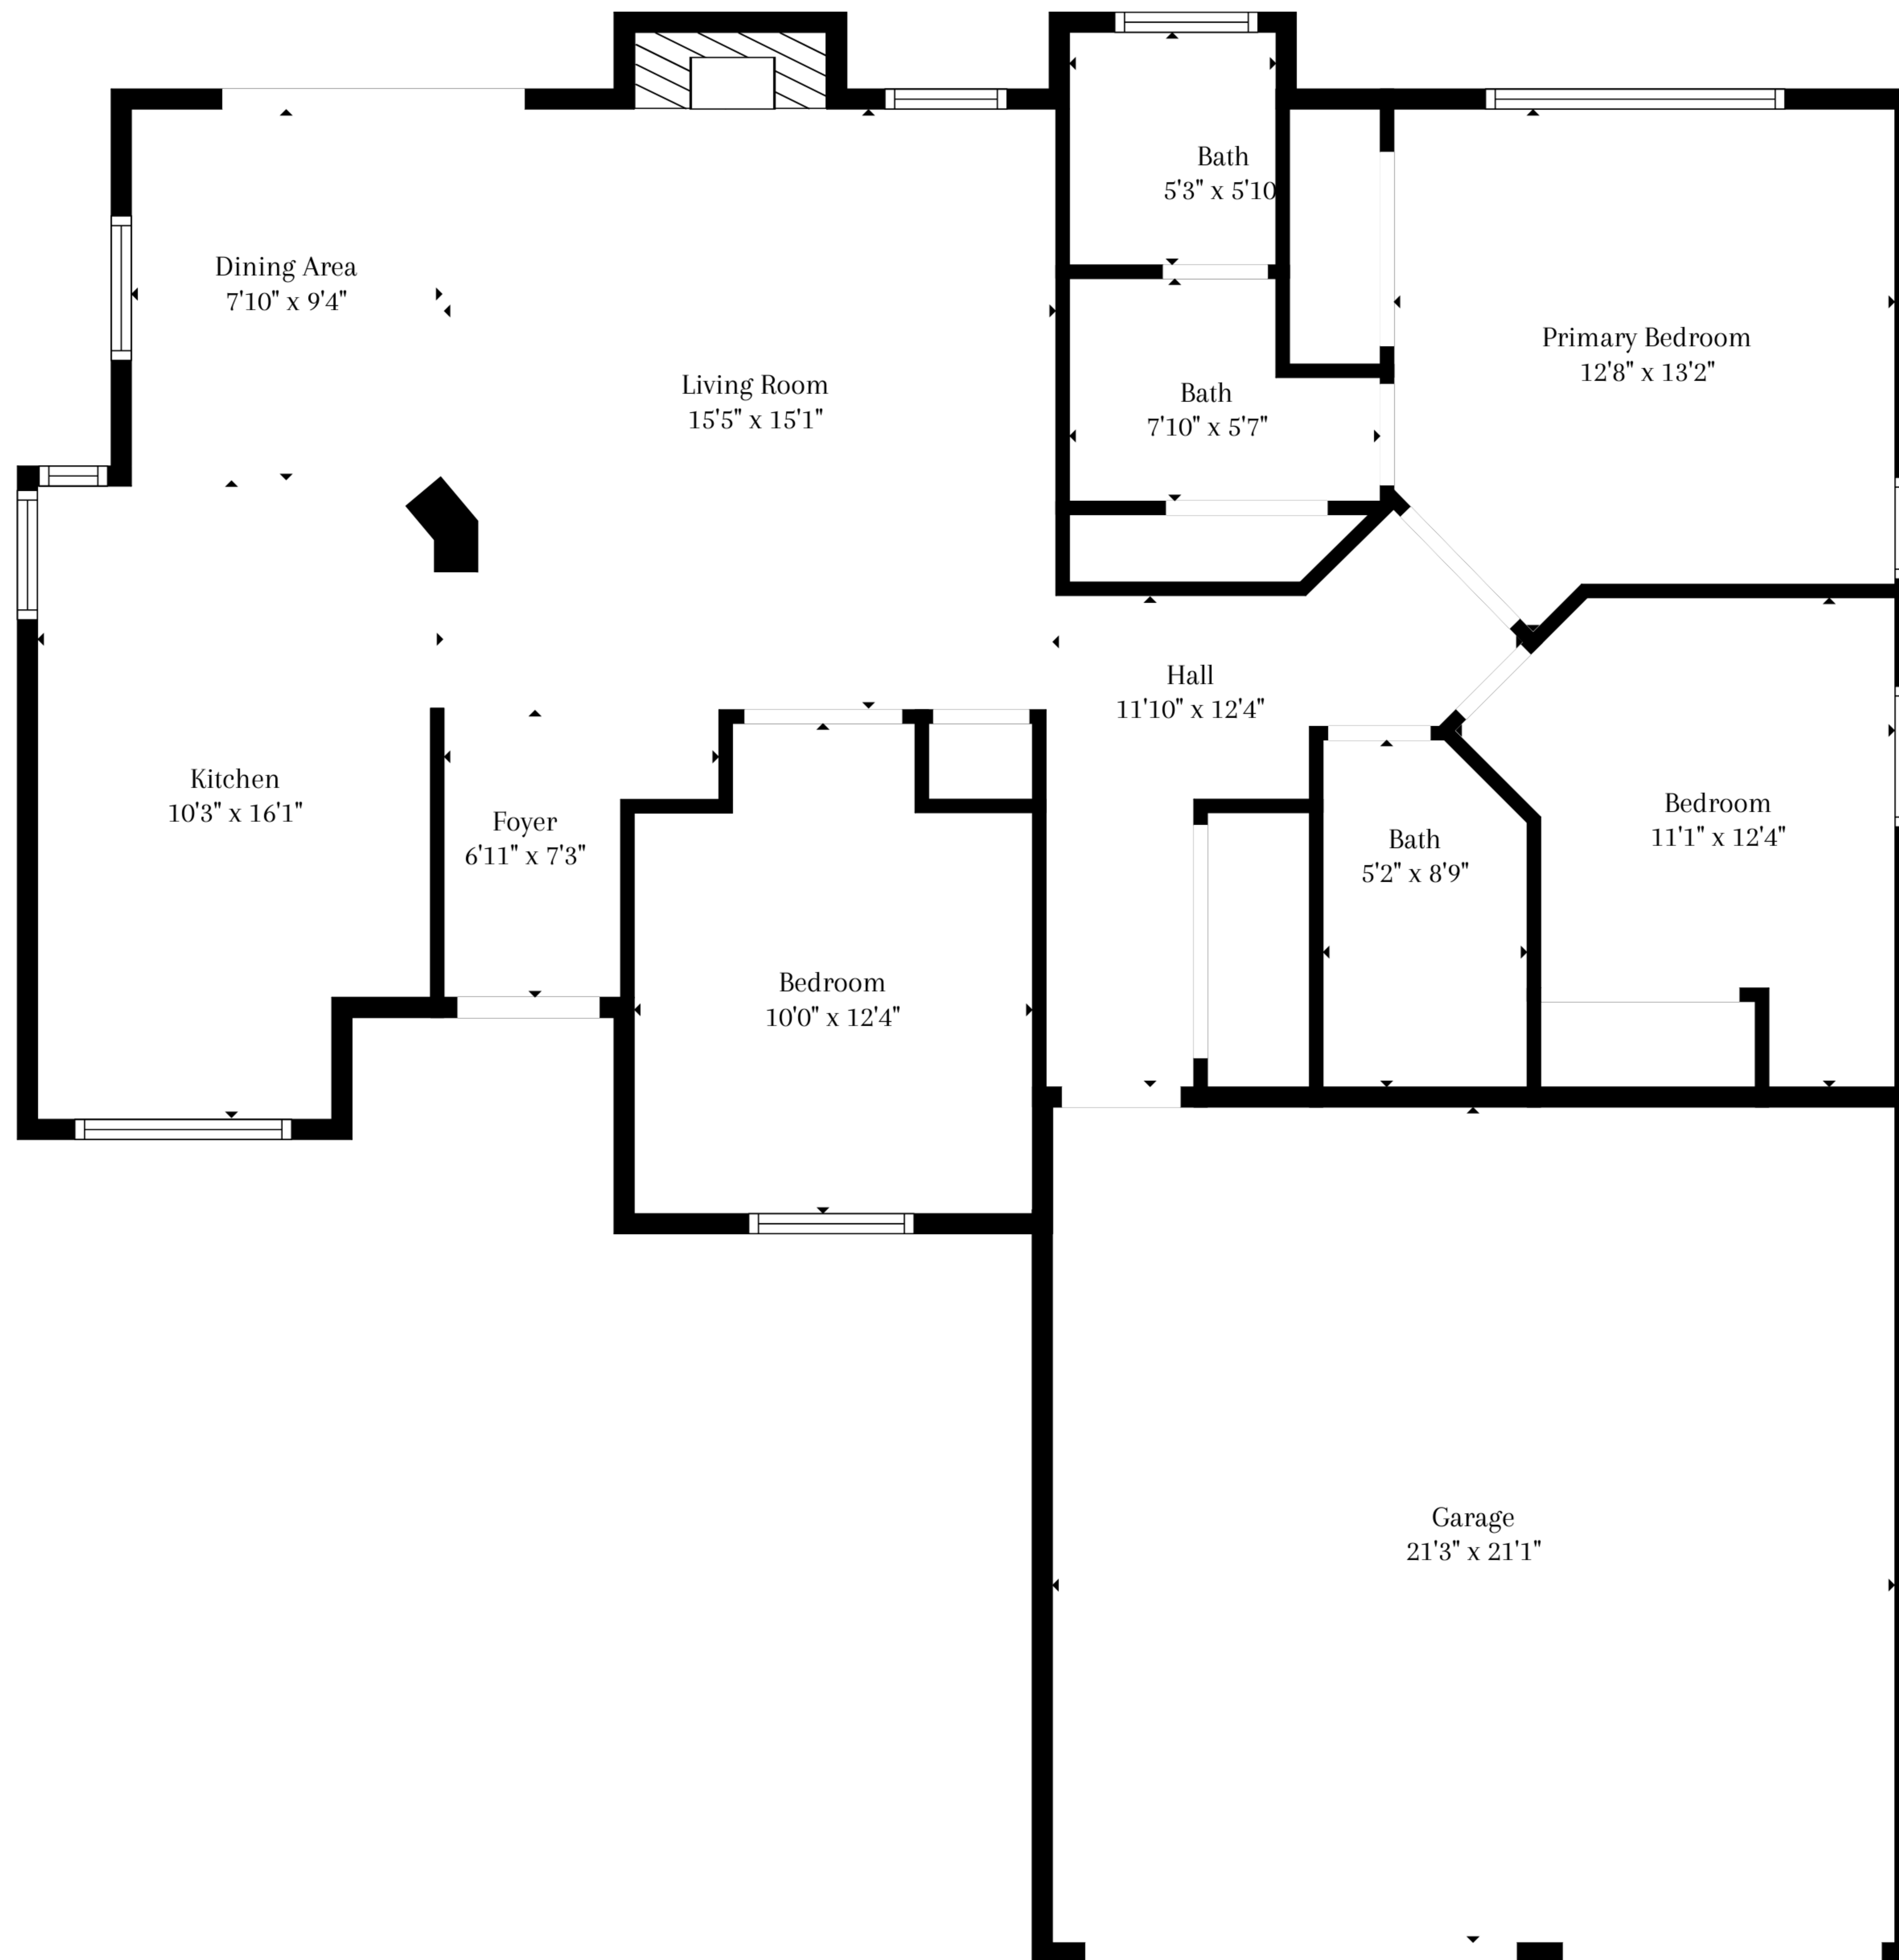

TOTAL: 1165 sq. ft

FLOOR 1: 1165 sq. ft

EXCLUDED AREAS: GARAGE: 447 sq. ft, FIREPLACE: 11 sq. ft

TOTAL: 1165 sq. ft

FLOOR 1: 1165 sq. ft

EXCLUDED AREAS: GARAGE: 447 sq. ft, FIREPLACE: 11 sq. ft