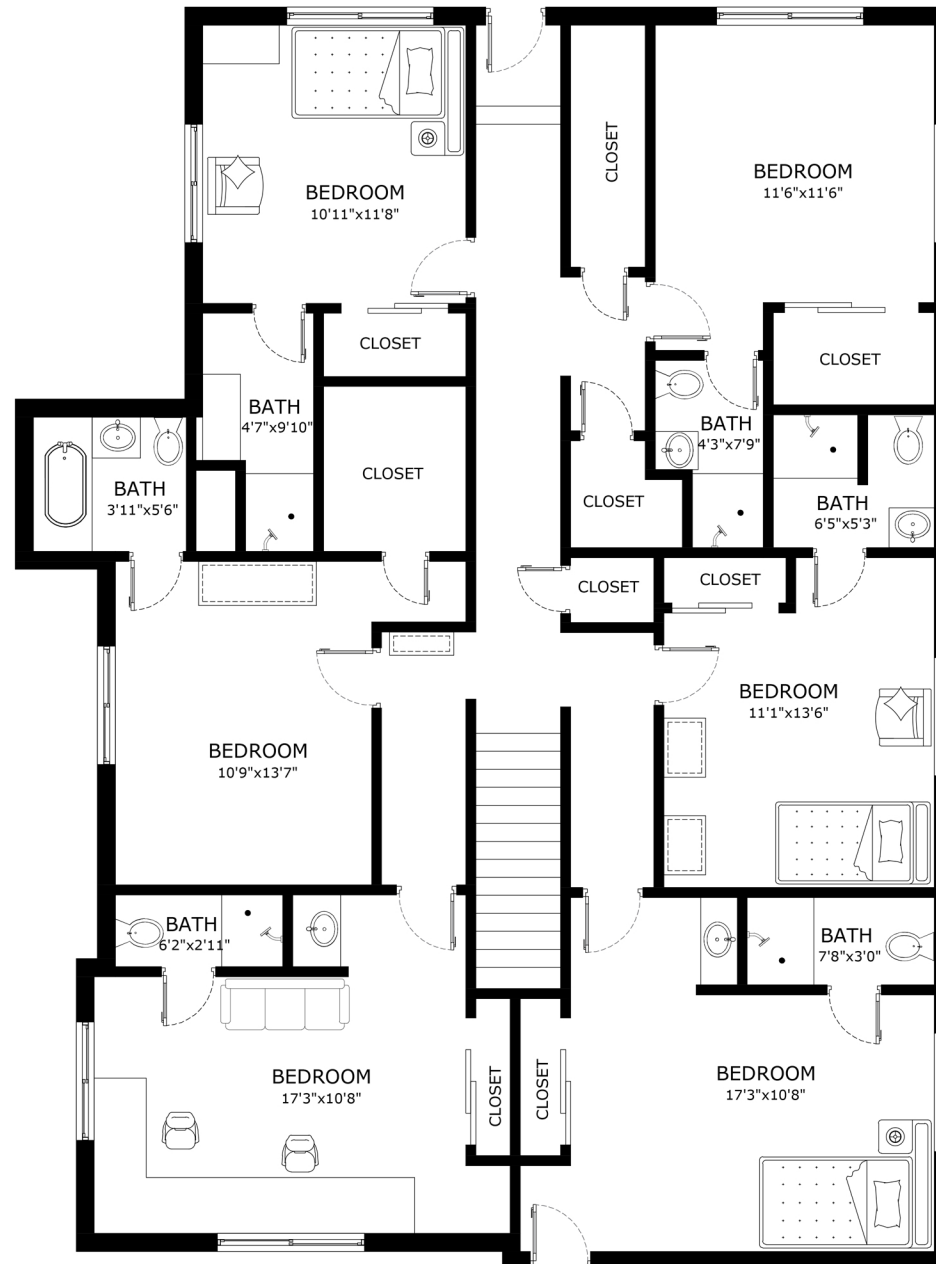

ADDRESS: 520 Sanitarium Rd., St Helena,, CA, 94574, United States.

UPPER LEVEL

'This floor plan is for illustration purposes only and is not intended to provide precise layout or measurements of the home. Potential buyers should investigate these issues to their own satisfaction.'