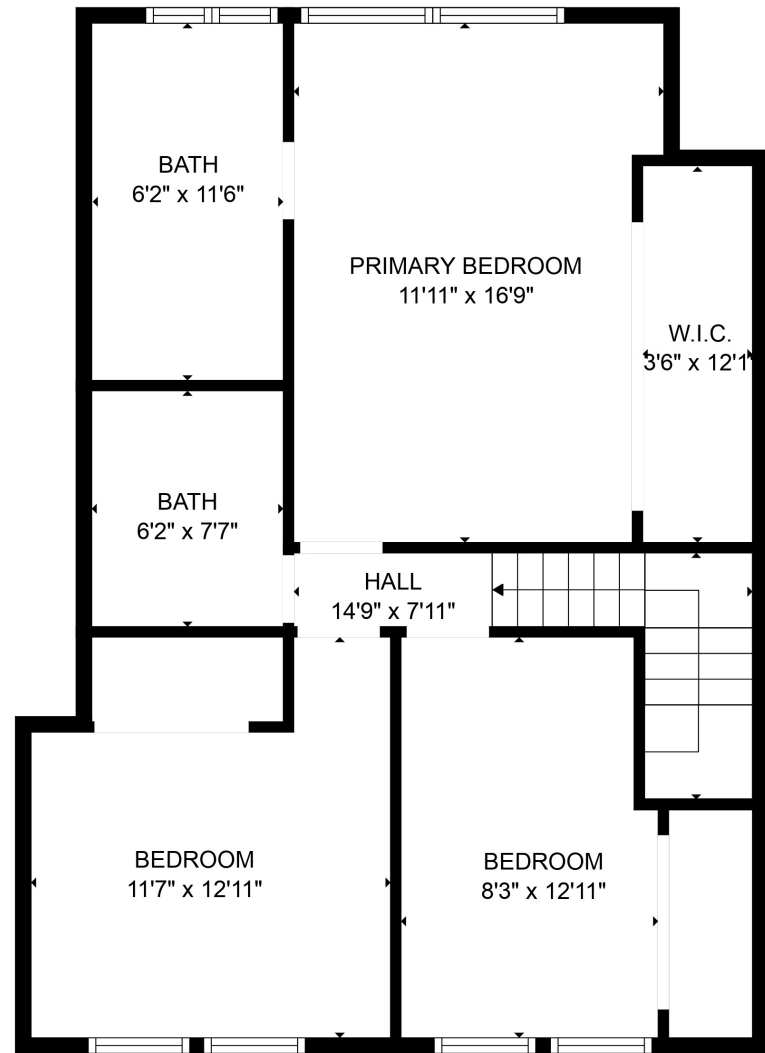

FLOOR 1

FLOOR 2

**TOTAL: 1417 sq. ft**  
 FLOOR 1: 715 sq. ft, FLOOR 2: 702 sq. ft

FLOOR PLAN CREATED BY CUBICASA APP. MEASUREMENTS DEEMED HIGHLY RELIABLE BUT NOT GUARANTEED.