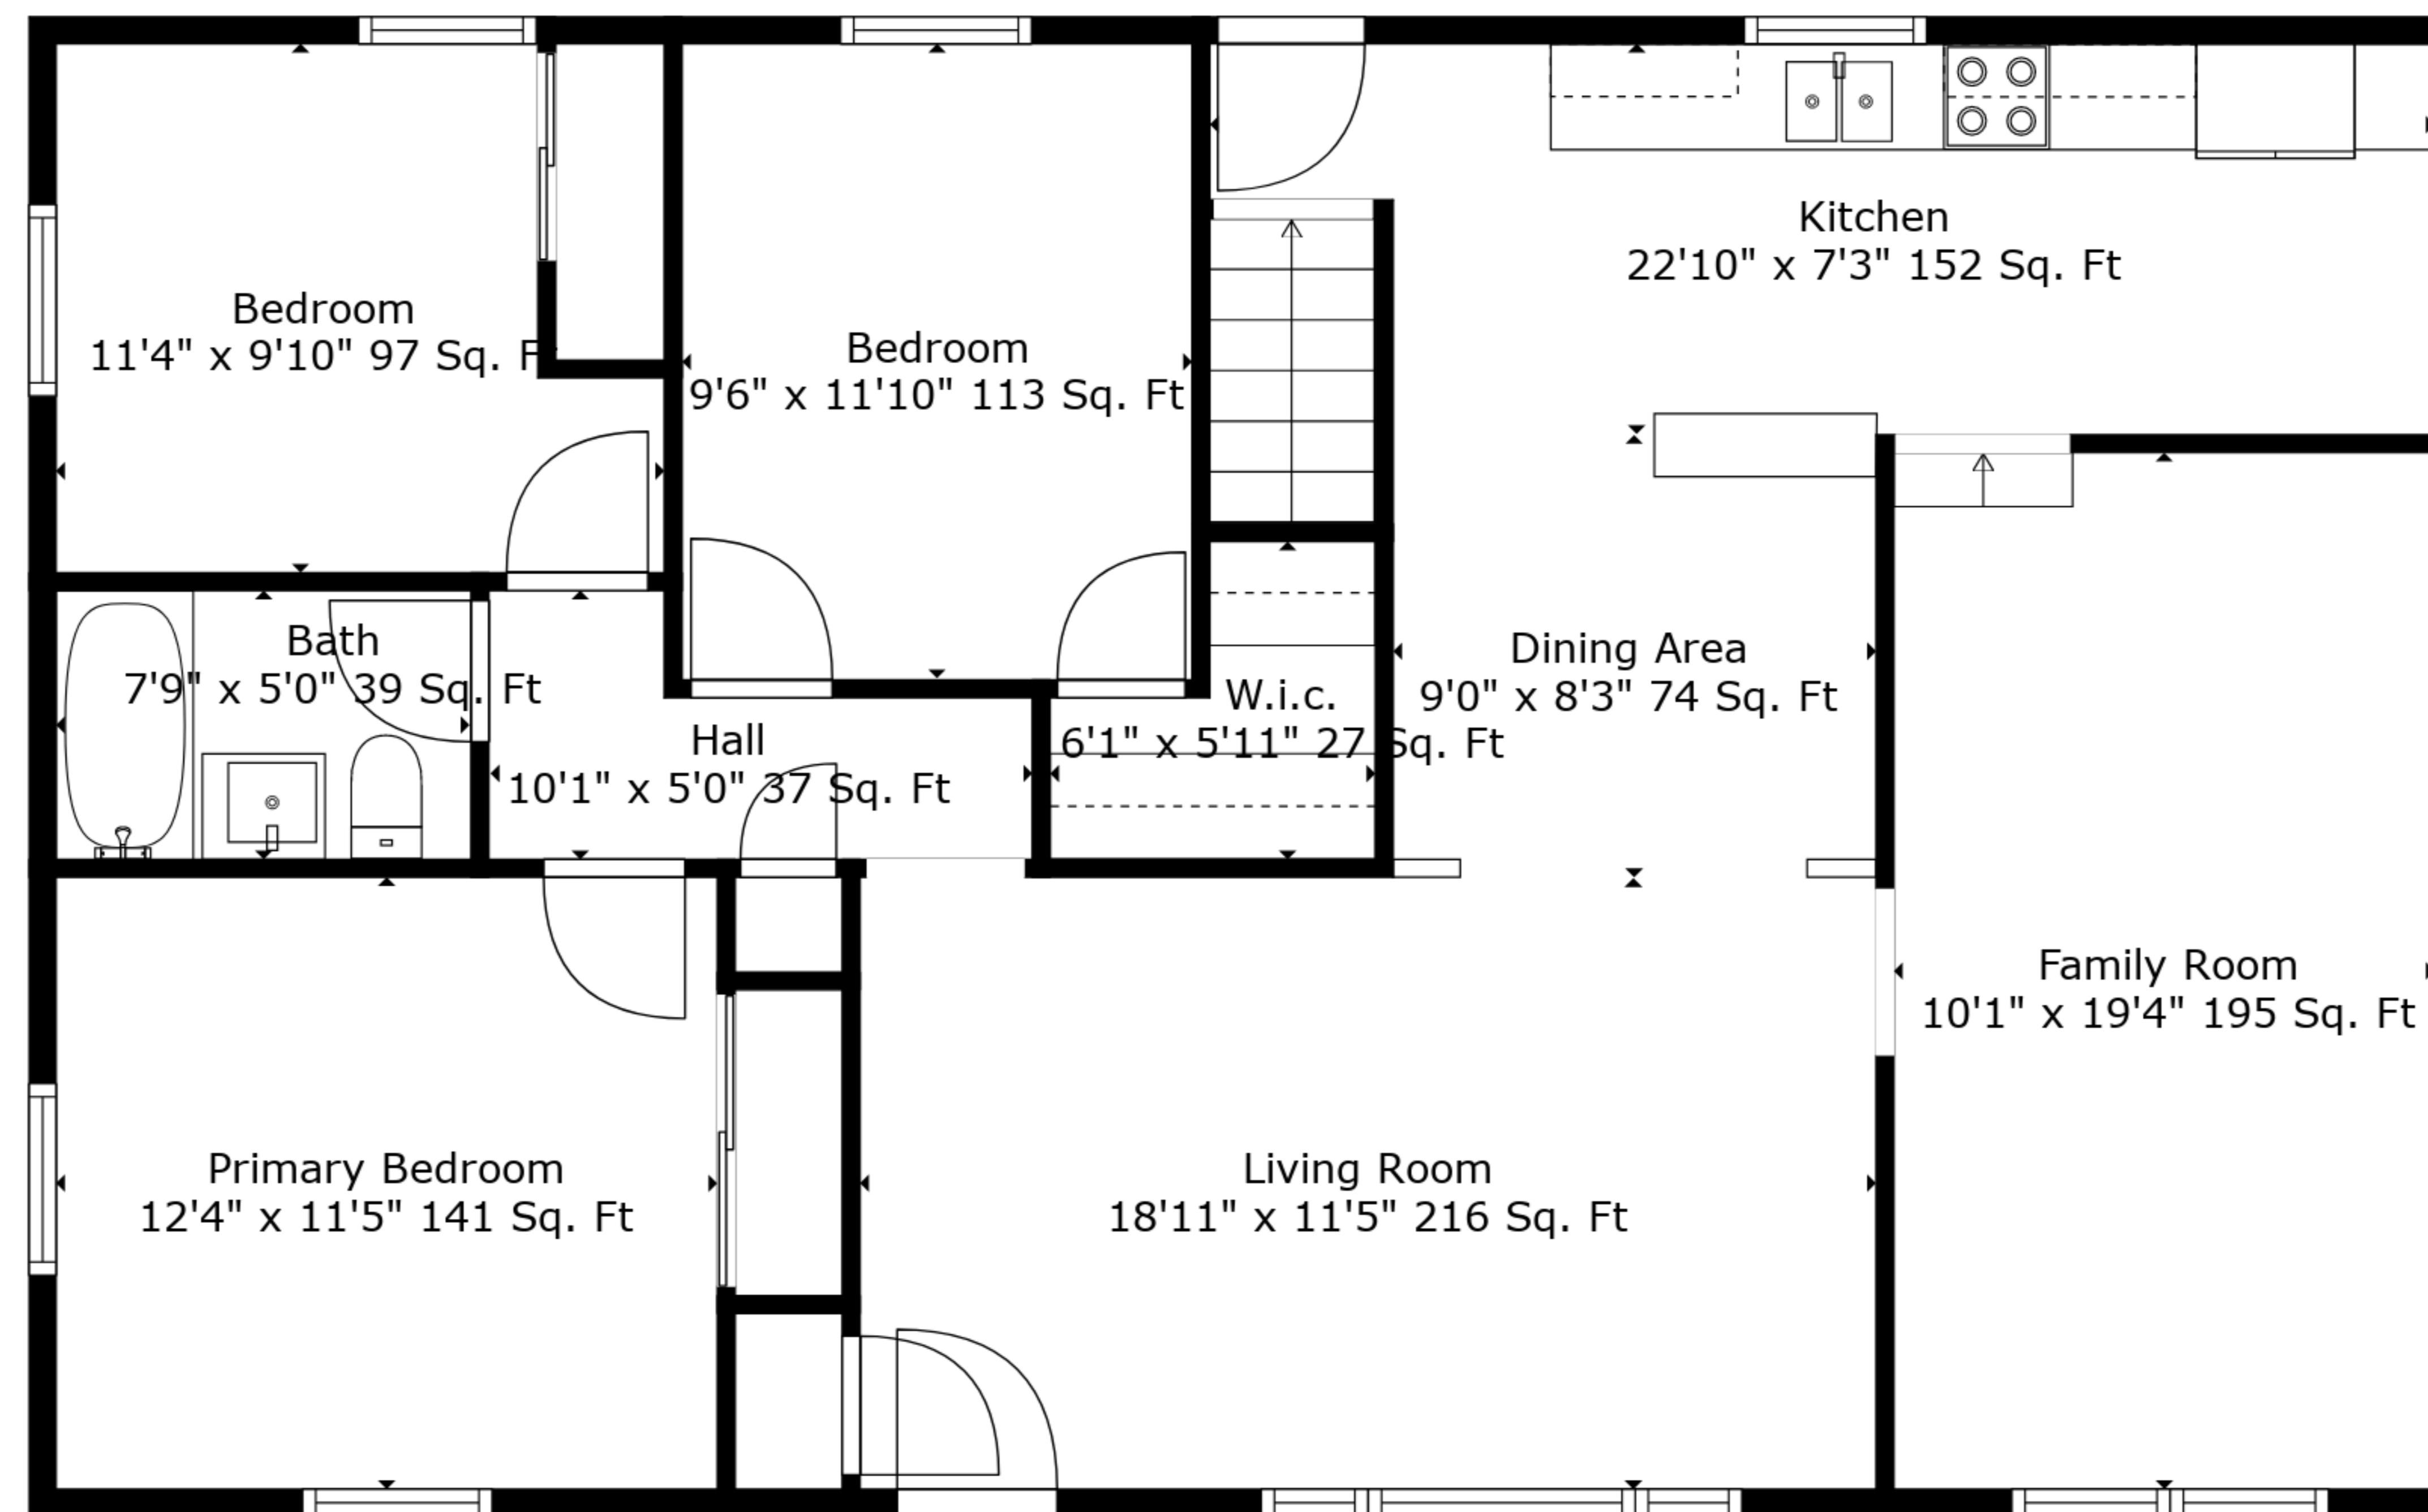

TOTAL: 1839 sq. ft

BELOW GROUND: 641 sq. ft, FLOOR 2: 1198 sq. ft

EXCLUDED AREAS: STORAGE: 23 sq. ft, LAUNDRY: 186 sq. ft, UTILITY: 113 sq. ft

Measurements Are Deemed Highly Reliable But Not Guaranteed.

TOTAL: 1839 sq. ft

BELOW GROUND: 641 sq. ft, FLOOR 2: 1198 sq. ft

EXCLUDED AREAS: STORAGE: 23 sq. ft, LAUNDRY: 186 sq. ft, UTILITY: 113 sq. ft

Measurements Are Deemed Highly Reliable But Not Guaranteed.

Floor 2

Floor 1

TOTAL: 1839 sq. ft
 BELOW GROUND: 641 sq. ft, FLOOR 2: 1198 sq. ft
 EXCLUDED AREAS: STORAGE: 23 sq. ft, LAUNDRY: 186 sq. ft, UTILITY: 113 sq. ft