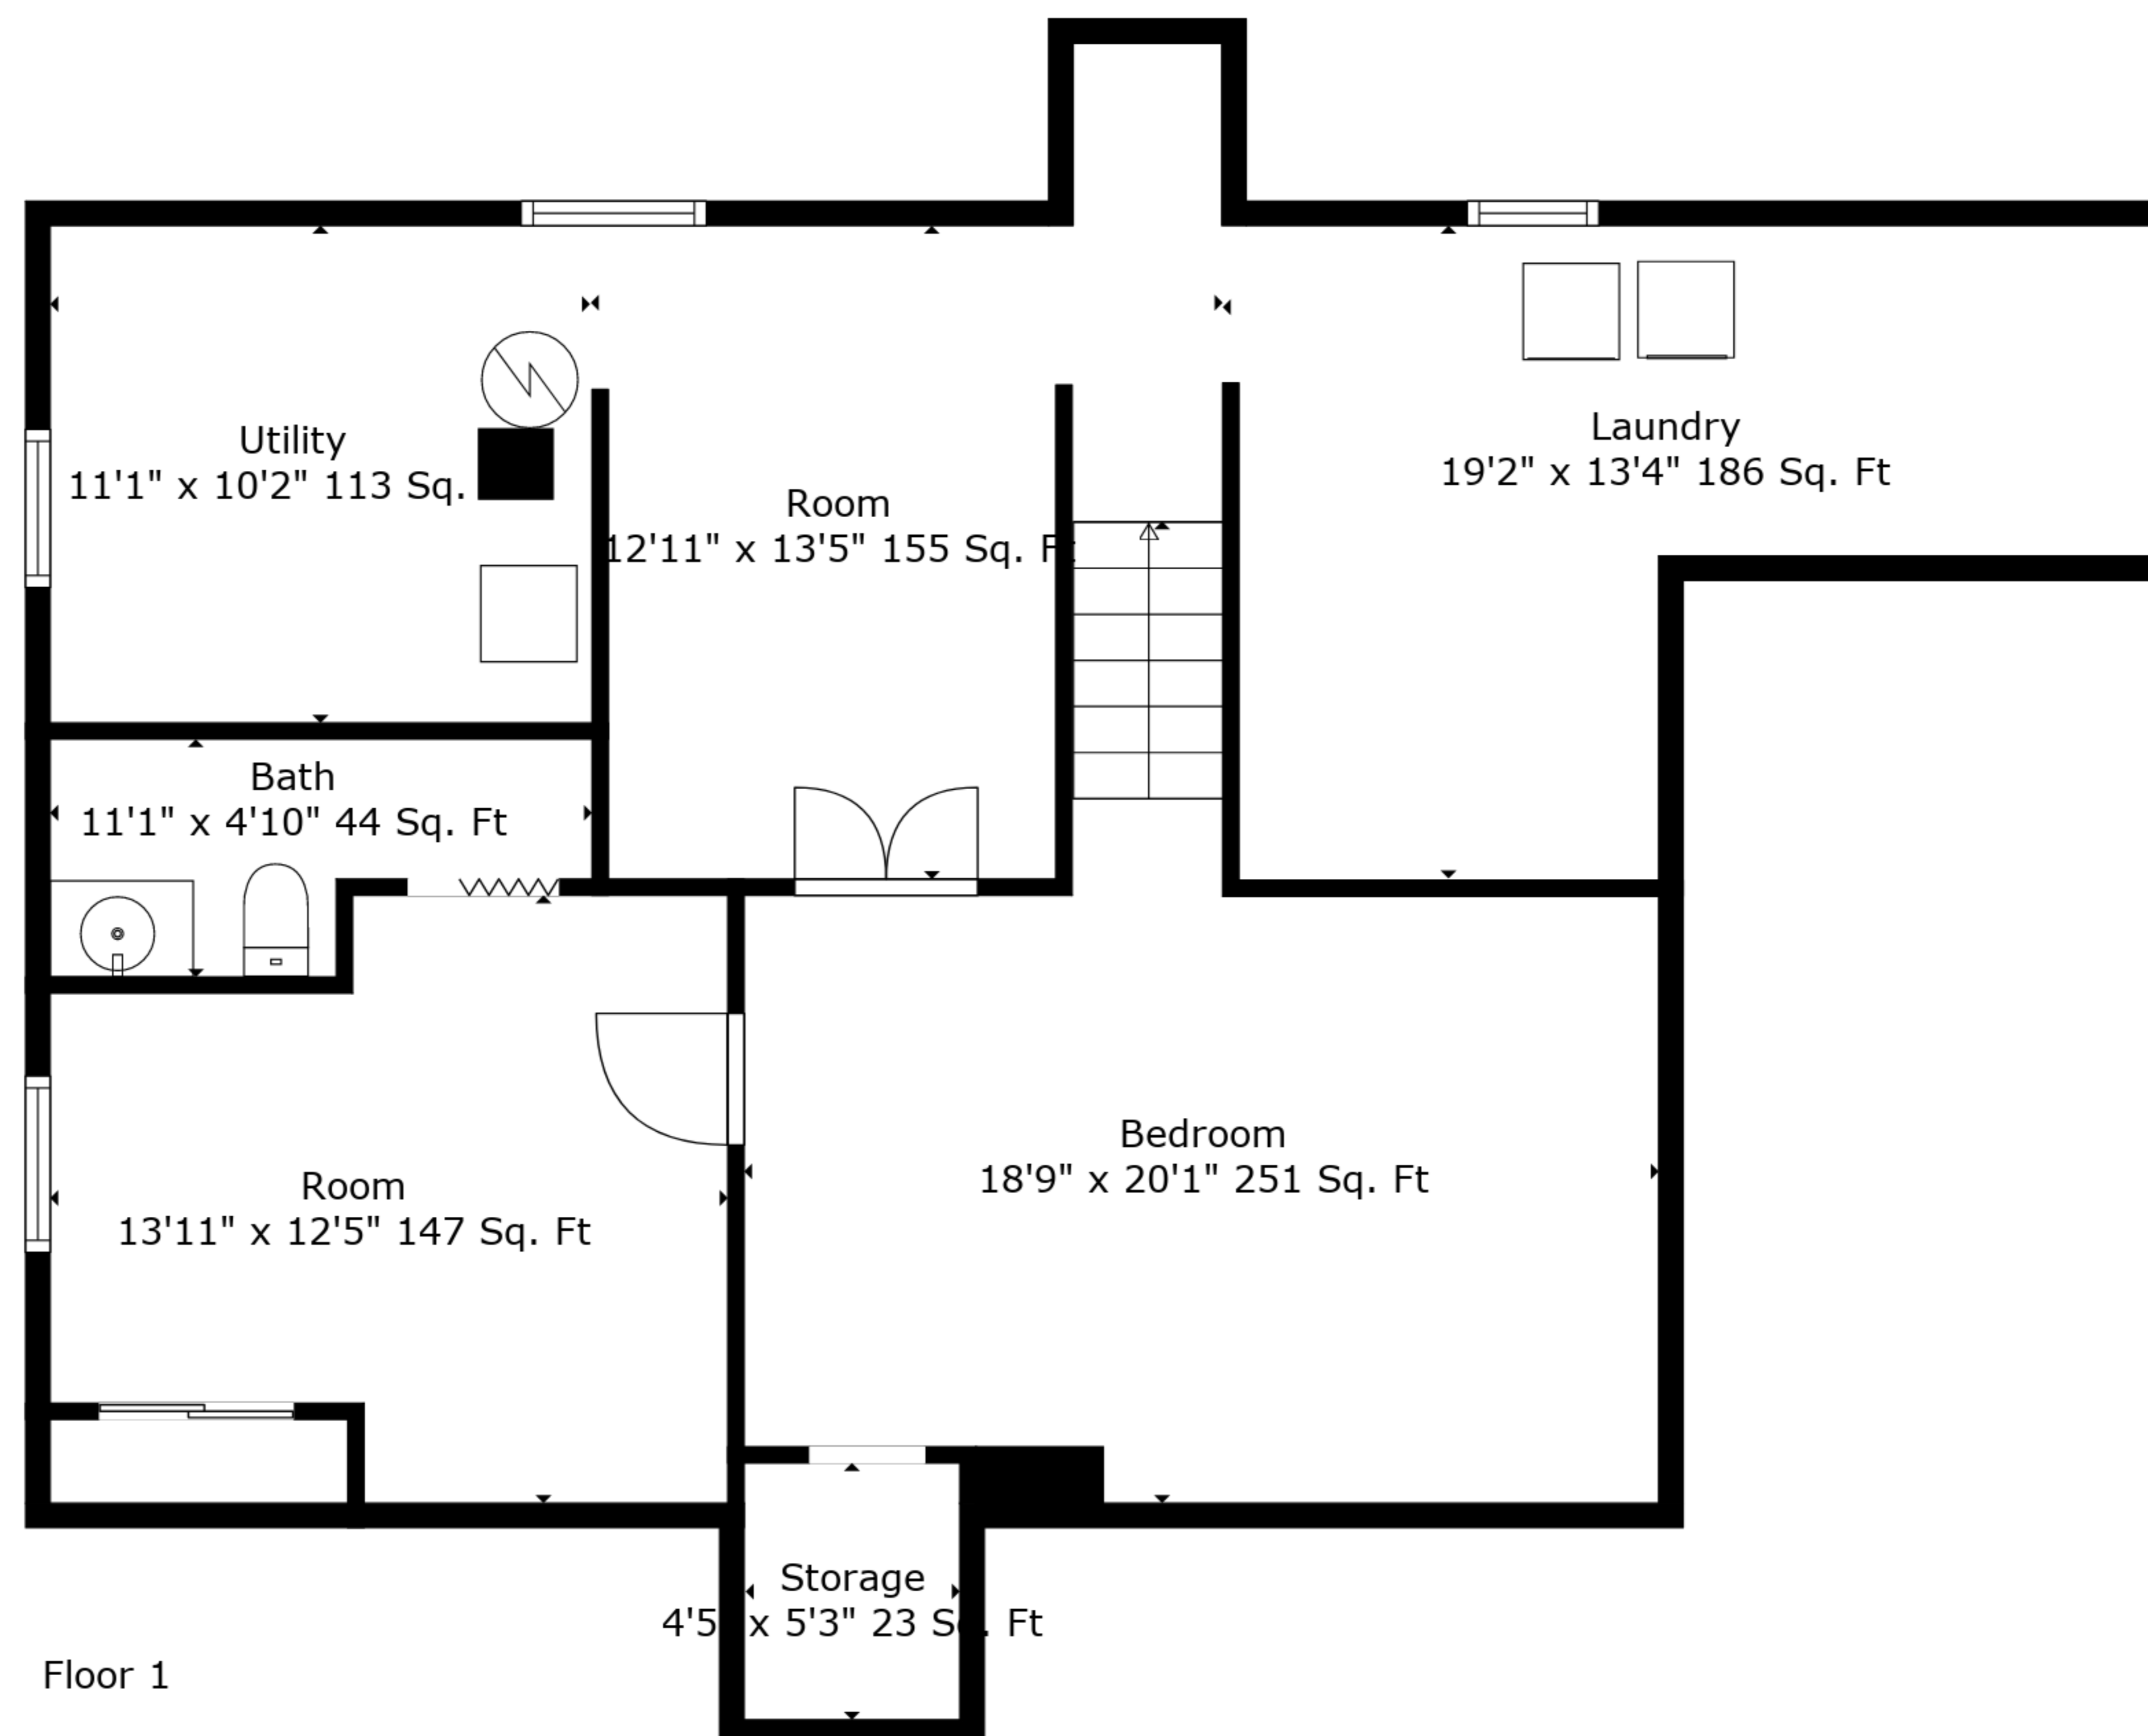

TOTAL: 1839 sq. ft

BELOW GROUND: 641 sq. ft, FLOOR 2: 1198 sq. ft

EXCLUDED AREAS: STORAGE: 23 sq. ft, LAUNDRY: 186 sq. ft, UTILITY: 113 sq. ft

Measurements Are Deemed Highly Reliable But Not Guaranteed.

TOTAL: 1839 sq. ft

BELOW GROUND: 641 sq. ft, FLOOR 2: 1198 sq. ft

EXCLUDED AREAS: STORAGE: 23 sq. ft, LAUNDRY: 186 sq. ft, UTILITY: 113 sq. ft

Measurements Are Deemed Highly Reliable But Not Guaranteed.

Floor 2

Floor 1

TOTAL: 1839 sq. ft
 BELOW GROUND: 641 sq. ft, FLOOR 2: 1198 sq. ft
 EXCLUDED AREAS: STORAGE: 23 sq. ft, LAUNDRY: 186 sq. ft, UTILITY: 113 sq. ft