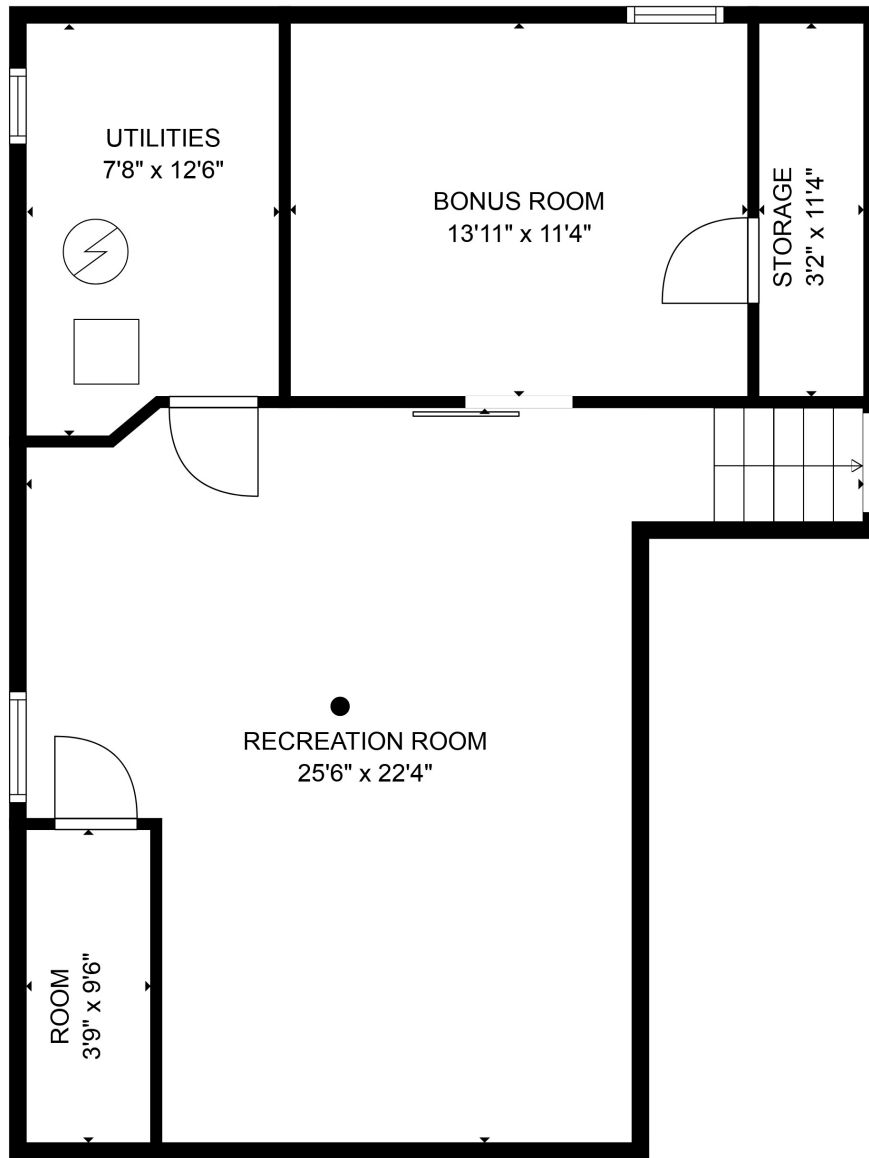

FLOOR 3

FLOOR 1

FLOOR 2

Total scanned area: 3891 sq. ft

SIZES AND DIMENSIONS ARE ESTIMATED

Total scanned area: 3891 sq. ft

SIZES AND DIMENSIONS ARE ESTIMATED

Total scanned area: 3891 sq. ft

SIZES AND DIMENSIONS ARE ESTIMATED

Total scanned area: 3891 sq. ft

SIZES AND DIMENSIONS ARE ESTIMATED