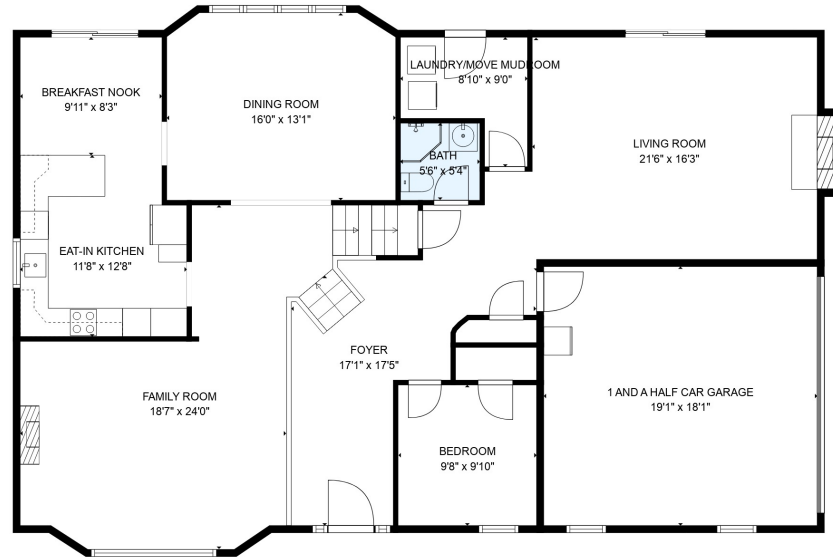

FLOOR 3

FLOOR 1

FLOOR 2

Total scanned area: 3891 sq. ft

SIZES AND DIMENSIONS ARE ESTIMATED

Total scanned area: 3891 sq. ft

SIZES AND DIMENSIONS ARE ESTIMATED

Total scanned area: 3891 sq. ft

SIZES AND DIMENSIONS ARE ESTIMATED

Total scanned area: 3891 sq. ft

SIZES AND DIMENSIONS ARE ESTIMATED