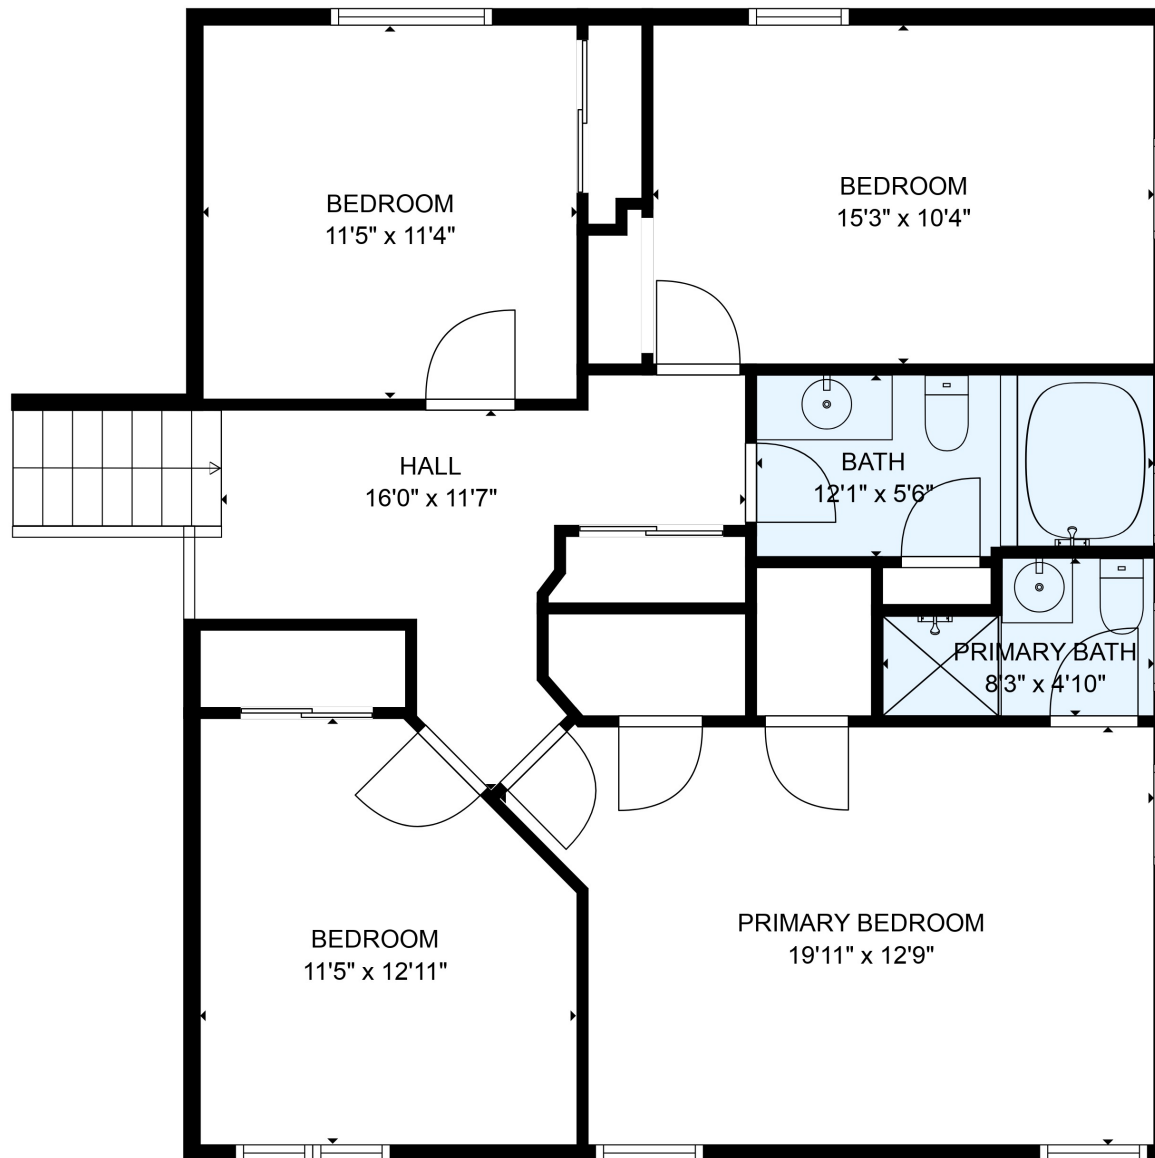

FLOOR 3

FLOOR 1

FLOOR 2

Total scanned area: 3891 sq. ft

SIZES AND DIMENSIONS ARE ESTIMATED

Total scanned area: 3891 sq. ft

SIZES AND DIMENSIONS ARE ESTIMATED

Total scanned area: 3891 sq. ft

SIZES AND DIMENSIONS ARE ESTIMATED

Total scanned area: 3891 sq. ft

SIZES AND DIMENSIONS ARE ESTIMATED