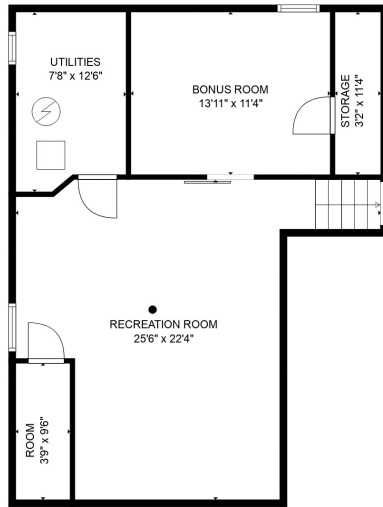

FLOOR 3

FLOOR 1

FLOOR 2

Total scanned area: 3891 sq. ft

SIZES AND DIMENSIONS ARE ESTIMATED

Total scanned area: 3891 sq. ft

SIZES AND DIMENSIONS ARE ESTIMATED

Total scanned area: 3891 sq. ft

SIZES AND DIMENSIONS ARE ESTIMATED

Total scanned area: 3891 sq. ft

SIZES AND DIMENSIONS ARE ESTIMATED