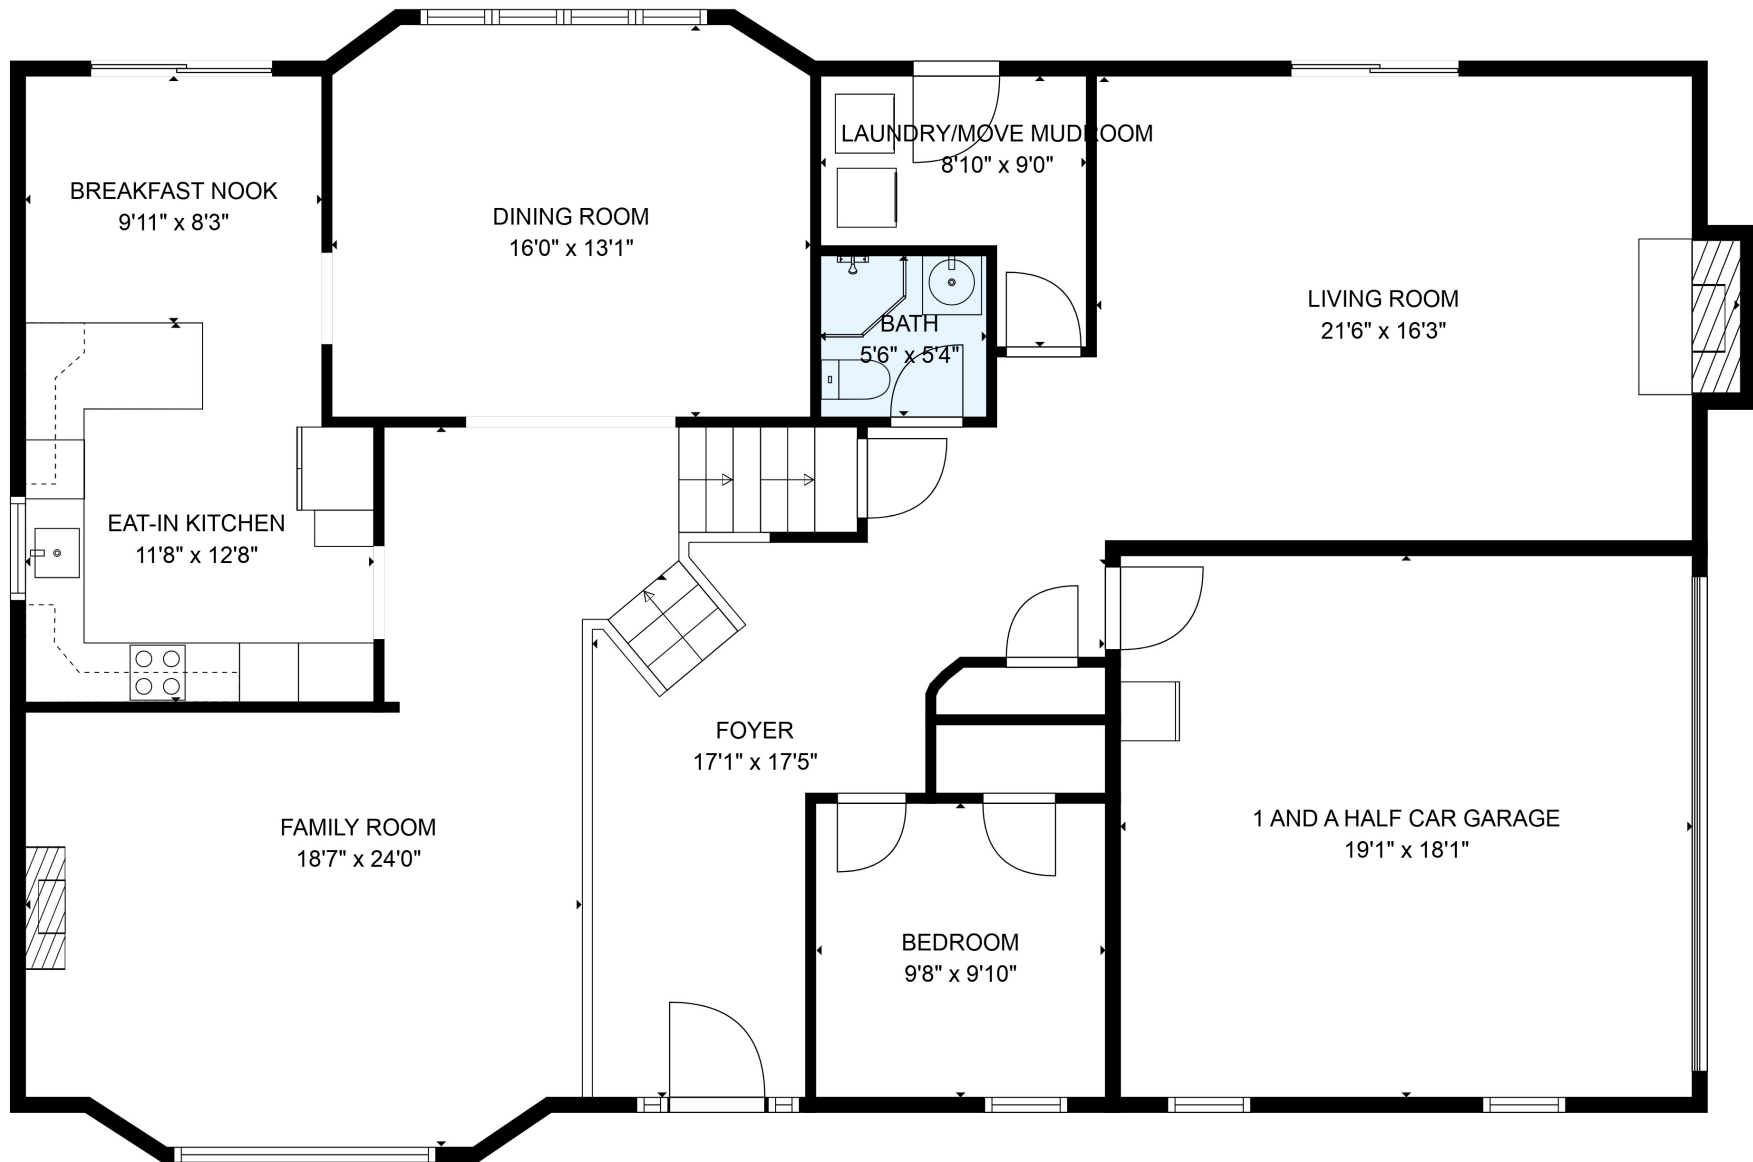

FLOOR 3

FLOOR 1

FLOOR 2

Total scanned area: 3891 sq. ft

SIZES AND DIMENSIONS ARE ESTIMATED

Total scanned area: 3891 sq. ft

SIZES AND DIMENSIONS ARE ESTIMATED

Total scanned area: 3891 sq. ft

SIZES AND DIMENSIONS ARE ESTIMATED

Total scanned area: 3891 sq. ft

SIZES AND DIMENSIONS ARE ESTIMATED