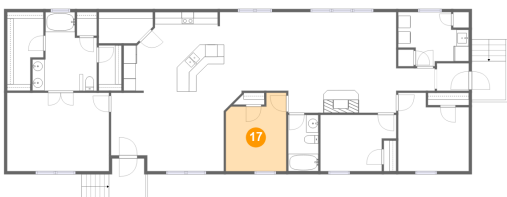

17 Floor 1 - Bedroom

Dimensions: 9'11" x 12'10"
Area: 111 sq. ft
Counted as living area: Yes

Heated: Yes
Finished: Yes
Enclosed: Yes
Contiguous: Yes
Permitted: Yes
Wet space: No
Addition: No
Conversion: No