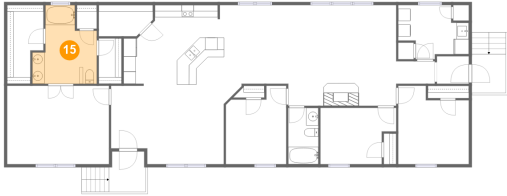

404 Ridgelake Road, Goodview, Bedford County, Virginia, United States, 24095

15 Floor 1 - Bath

Dimensions: 10'6" x 12'10"
Area: 104 sq. ft
Counted as living area: Yes

Heated: Yes
Finished: Yes
Enclosed: Yes
Contiguous: Yes
Permitted: Yes
Wet space: Yes
Addition: No
Conversion: No