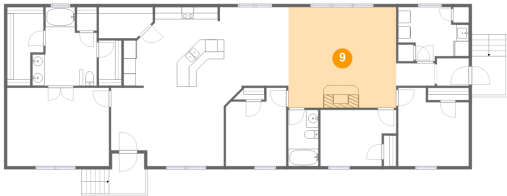

404 Ridgelake Road, Goodview, Bedford County, Virginia, United States, 24095

9 Floor 1 - Family Room

Dimensions: 17'7" x 16'6"
Area: 290 sq. ft
Counted as living area: Yes

Heated: Yes
Finished: Yes
Enclosed: Yes
Contiguous: Yes
Permitted: Yes
Wet space: No
Addition: No
Conversion: No