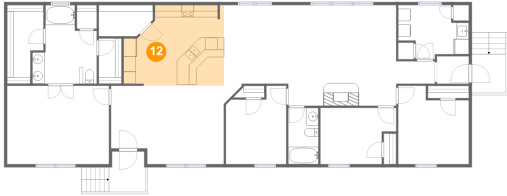

404 Ridgelake Road, Goodview, Bedford County, Virginia, United States, 24095

12 Floor 1 - Kitchen

Dimensions: 16'5" x 13'2"
Area: 191 sq. ft
Counted as living area: Yes

Heated: Yes
Finished: Yes
Enclosed: Yes
Contiguous: Yes
Permitted: Yes
Wet space: No
Addition: No
Conversion: No