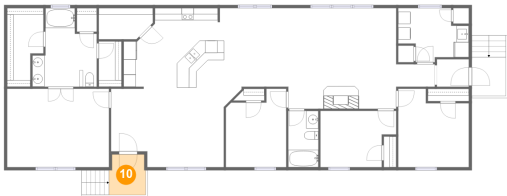

10 Floor 1 - Porch

Dimensions: 6'0" x 6'7"
Area: 38 sq. ft
Counted as living area: No

Heated: No
Finished: Yes
Enclosed: No
Contiguous: Yes
Permitted: Yes
Wet space: No
Addition: No
Conversion: No