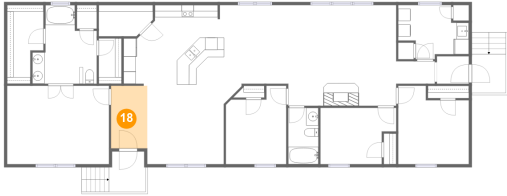

404 Ridgelake Road, Goodview, Bedford County, Virginia, United States, 24095

18 Floor 1 - Foyer

Dimensions: 5'11" x 10'3"
Area: 61 sq. ft
Counted as living area: Yes

Heated: Yes
Finished: Yes
Enclosed: Yes
Contiguous: Yes
Permitted: Yes
Wet space: No
Addition: No
Conversion: No