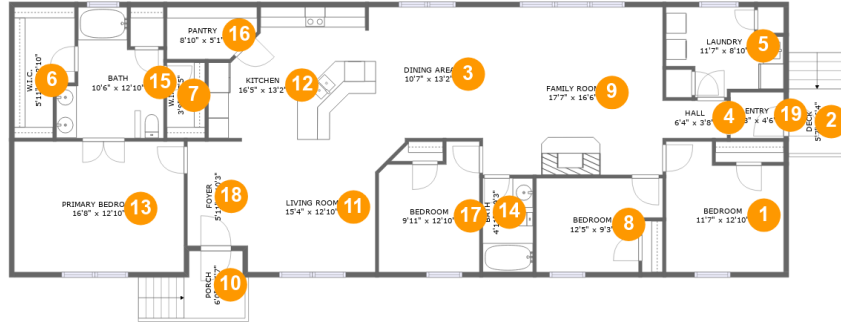

404 Ridgelake Road, Goodview, Bedford County, Virginia, United States, 24095

Room dimensions

Floor 1

Total sqft: 2127 Living area: 2054

#		Dimensions	sqft	Counted as living area
1	Bedroom	11'7" x 12'10"	132 sq. ft	Yes
2	Deck	5'7" x 6'4"	35 sq. ft	No
3	Dining Area	10'7" x 13'2"	137 sq. ft	Yes
4	Hall	6'4" x 3'8"	23 sq. ft	Yes
5	Laundry	11'7" x 8'10"	81 sq. ft	Yes
6	W.I.C.	5'11" x 12'10"	65 sq. ft	Yes
7	W.I.C.	3'9" x 7'5"	28 sq. ft	Yes
8	Bedroom	12'5" x 9'3"	102 sq. ft	Yes
9	Family Room	17'7" x 16'6"	290 sq. ft	Yes
10	Porch	6'0" x 6'7"	38 sq. ft	No
11	Living Room	15'4" x 12'10"	165 sq. ft	Yes