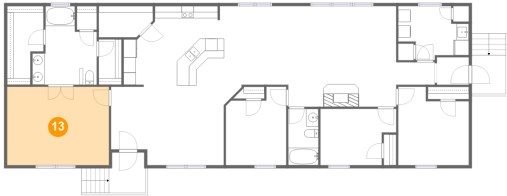

13 Floor 1 - Primary Bedroom

Dimensions: 16'8" x 12'10"
Area: 214 sq. ft
Counted as living area: Yes

Heated: Yes
Finished: Yes
Enclosed: Yes
Contiguous: Yes
Permitted: Yes
Wet space: No
Addition: No
Conversion: No