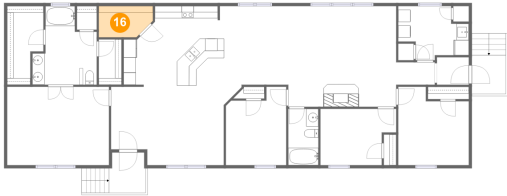

16 Floor 1 - Pantry

Dimensions: 8'10" x 5'1"
Area: 42 sq. ft
Counted as living area: Yes

Heated: Yes
Finished: Yes
Enclosed: Yes
Contiguous: Yes
Permitted: Yes
Wet space: No
Addition: No
Conversion: No