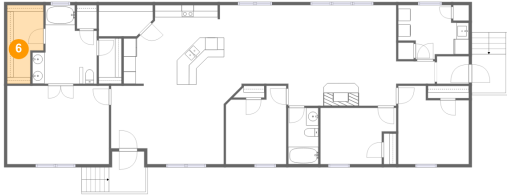

404 Ridgelake Road, Goodview, Bedford County, Virginia, United States, 24095

6 Floor 1 - W.I.C.

Dimensions: 5'11" x 12'10"
Area: 65 sq. ft
Counted as living area: Yes

Heated: Yes
Finished: Yes
Enclosed: Yes
Contiguous: Yes
Permitted: Yes
Wet space: No
Addition: No
Conversion: No