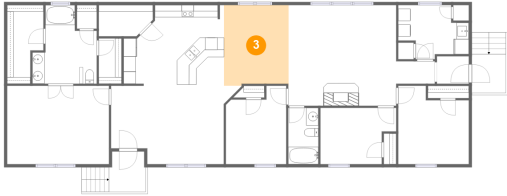

3 Floor 1 - Dining Area

Dimensions: 10'7" x 13'2"
Area: 137 sq. ft
Counted as living area: Yes

Heated: Yes
Finished: Yes
Enclosed: Yes
Contiguous: Yes
Permitted: Yes
Wet space: No
Addition: No
Conversion: No