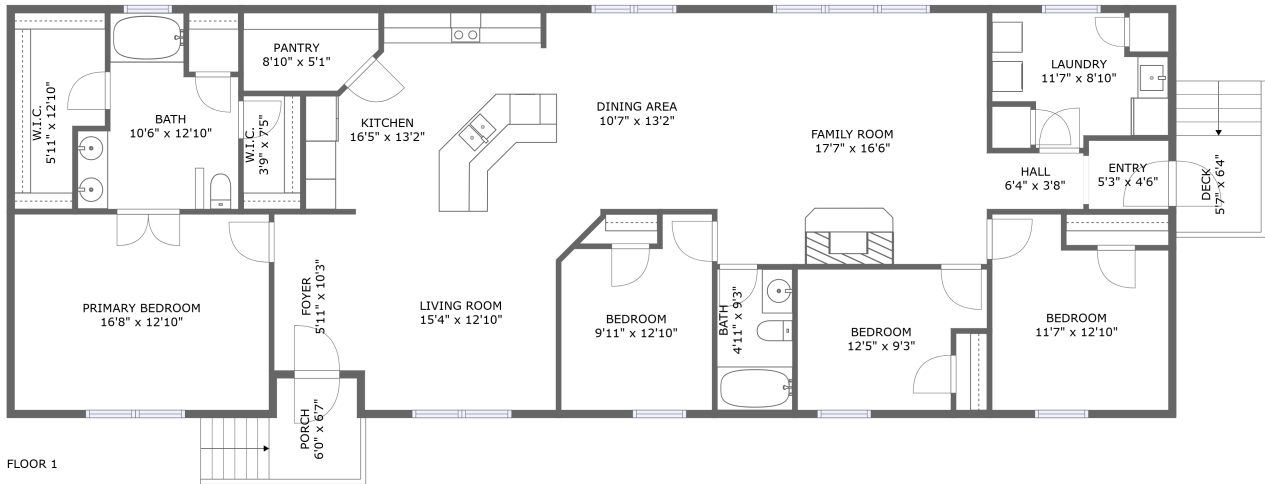

404 Ridgelake Road, Goodview, Bedford County, Virginia, United States, 24095

Property summary

0 Garages

4 Bedrooms

2 Bathrooms

0 Half baths

1 Floors

2,054 Gross living area sqft

2,127 Total sqft