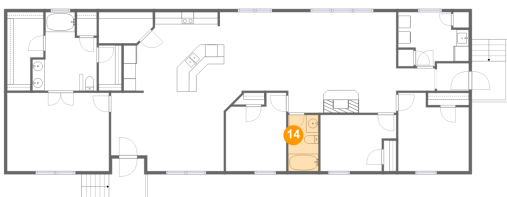

14 Floor 1 - Bath

Dimensions: 4'11" x 9'3"
Area: 45 sq. ft
Counted as living area: Yes

Heated: Yes
Finished: Yes
Enclosed: Yes
Contiguous: Yes
Permitted: Yes
Wet space: Yes
Addition: No
Conversion: No