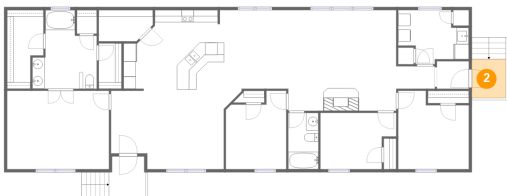

2 Floor 1 - Deck

Dimensions: 5'7" x 6'4"
Area: 35 sq. ft
Counted as living area: No

Heated: No
Finished: Yes
Enclosed: No
Contiguous: Yes
Permitted: Yes
Wet space: No
Addition: No
Conversion: No