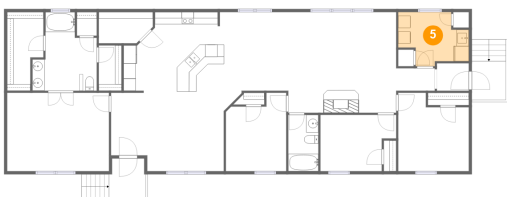

5 Floor 1 - Laundry

Dimensions: 11'7" x 8'10"
Area: 81 sq. ft
Counted as living area: Yes

Heated: Yes
Finished: Yes
Enclosed: Yes
Contiguous: Yes
Permitted: Yes
Wet space: No
Addition: No
Conversion: No