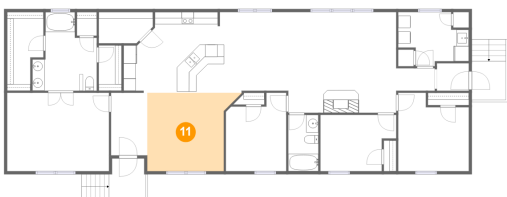

9 Floor 1 - Family Room

Dimensions: 17'7" x 16'6"
Area: 290 sq. ft
Counted as living area: Yes

Heated: Yes
Finished: Yes
Enclosed: Yes
Contiguous: Yes
Permitted: Yes
Wet space: No
Addition: No
Conversion: No

10 Floor 1 - Porch

Dimensions: 6'0" x 6'7"
Area: 38 sq. ft
Counted as living area: No

Heated: No
Finished: Yes
Enclosed: No
Contiguous: Yes
Permitted: Yes
Wet space: No
Addition: No
Conversion: No

11 Floor 1 - Living Room