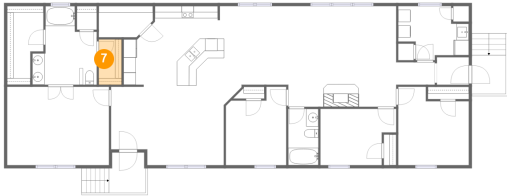

7 Floor 1 - W.I.C.

Dimensions: 3'9" x 7'5"
Area: 28 sq. ft
Counted as living area: Yes

Heated: Yes
Finished: Yes
Enclosed: Yes
Contiguous: Yes
Permitted: Yes
Wet space: No
Addition: No
Conversion: No