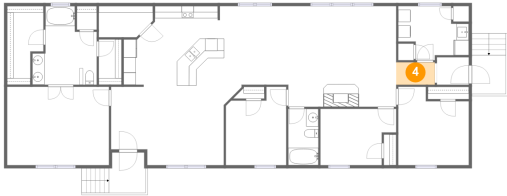

4 Floor 1 - Hall

Dimensions: 6'4" x 3'8"
Area: 23 sq. ft
Counted as living area: Yes

Heated: Yes
Finished: Yes
Enclosed: Yes
Contiguous: Yes
Permitted: Yes
Wet space: No
Addition: No
Conversion: No