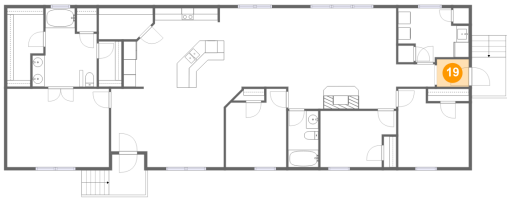

19 Floor 1 - Entry

Dimensions: 5'3" x 4'6"
Area: 23 sq. ft
Counted as living area: Yes

Heated: Yes
Finished: Yes
Enclosed: Yes
Contiguous: Yes
Permitted: Yes
Wet space: No
Addition: No
Conversion: No