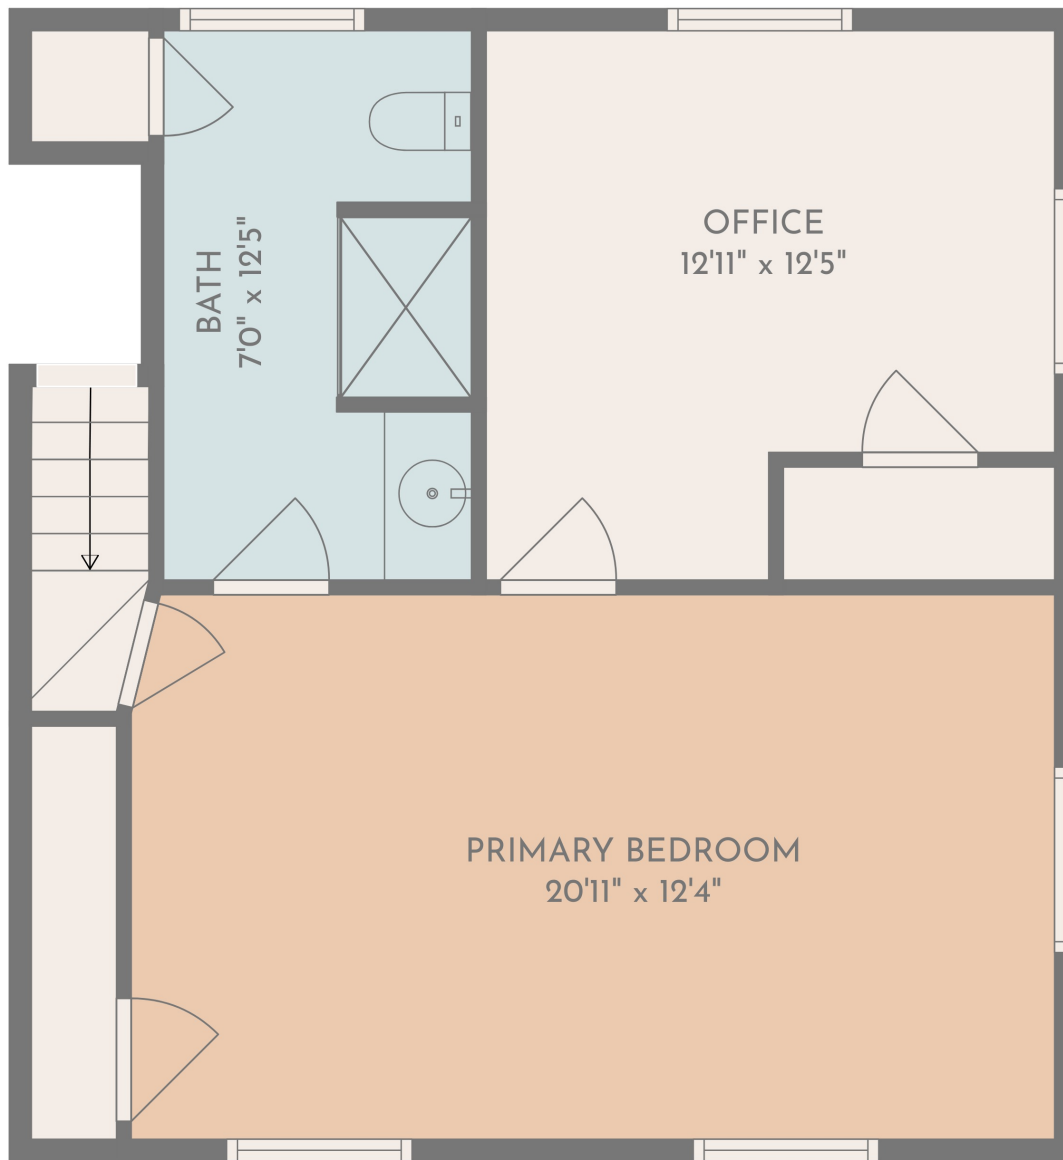

Total scanned area: 5600 sq. ft

MEASUREMENTS ARE CALCULATED BY CUBICASA TECHNOLOGY. DEEMED HIGHLY RELIABLE BUT NOT GUARANTEED.

Total scanned area: 5600 sq. ft

MEASUREMENTS ARE CALCULATED BY CUBICASA TECHNOLOGY. DEEMED HIGHLY RELIABLE BUT NOT GUARANTEED.

Total scanned area: 5600 sq. ft

MEASUREMENTS ARE CALCULATED BY CUBICASA TECHNOLOGY. DEEMED HIGHLY RELIABLE BUT NOT GUARANTEED.

FAMILY ROOM
20'7" x 23'4"

LAUNDRY
11'3" x 4'0"

BAR
5'7" x 7'2"

UNFINISHED BASEMENT
22'11" x 24'2"

Total scanned area: 5600 sq. ft

MEASUREMENTS ARE CALCULATED BY CUBICASA TECHNOLOGY. DEEMED HIGHLY RELIABLE BUT NOT GUARANTEED.