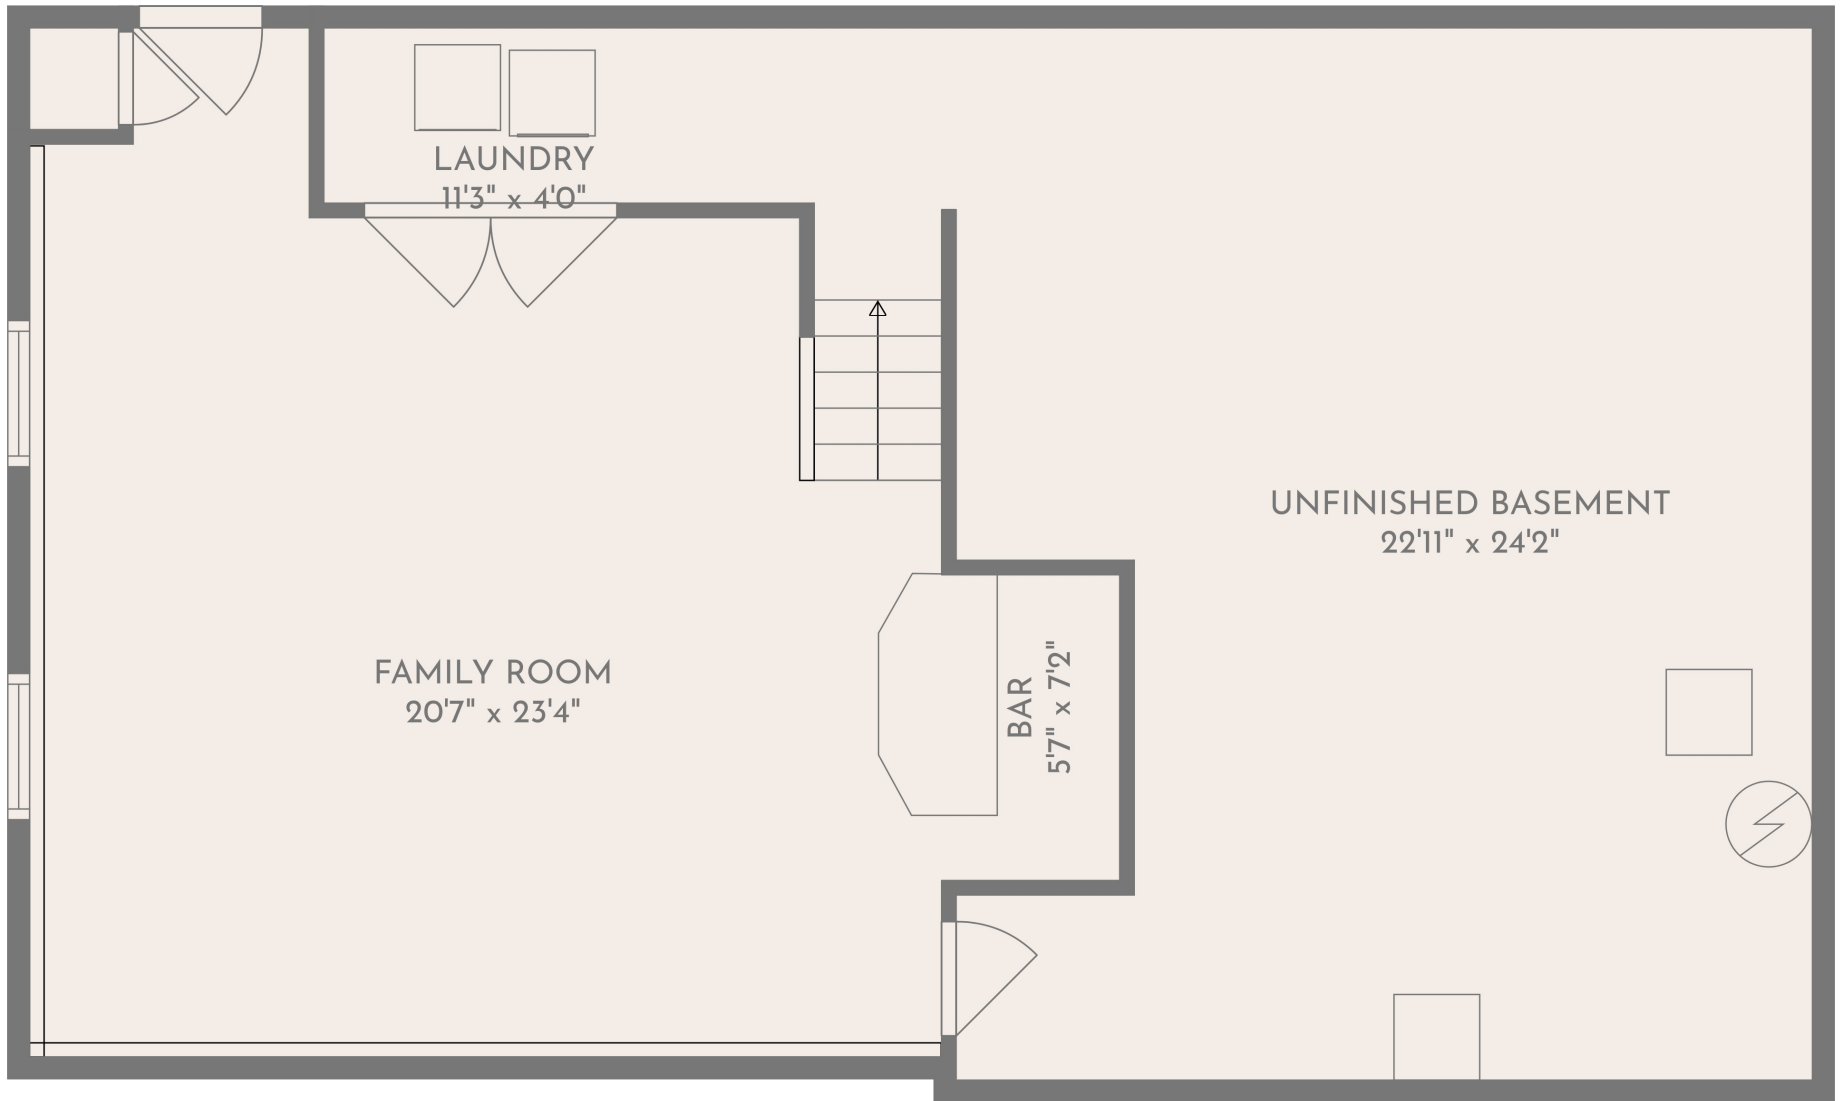

Total scanned area: 5600 sq. ft

MEASUREMENTS ARE CALCULATED BY CUBICASA TECHNOLOGY. DEEMED HIGHLY RELIABLE BUT NOT GUARANTEED.

Total scanned area: 5600 sq. ft

MEASUREMENTS ARE CALCULATED BY CUBICASA TECHNOLOGY. DEEMED HIGHLY RELIABLE BUT NOT GUARANTEED.

Total scanned area: 5600 sq. ft

MEASUREMENTS ARE CALCULATED BY CUBICASA TECHNOLOGY. DEEMED HIGHLY RELIABLE BUT NOT GUARANTEED.

FAMILY ROOM
20'7" x 23'4"

LAUNDRY
11'3" x 4'0"

BAR
5'7" x 7'2"

UNFINISHED BASEMENT
22'11" x 24'2"

Total scanned area: 5600 sq. ft

MEASUREMENTS ARE CALCULATED BY CUBICASA TECHNOLOGY. DEEMED HIGHLY RELIABLE BUT NOT GUARANTEED.