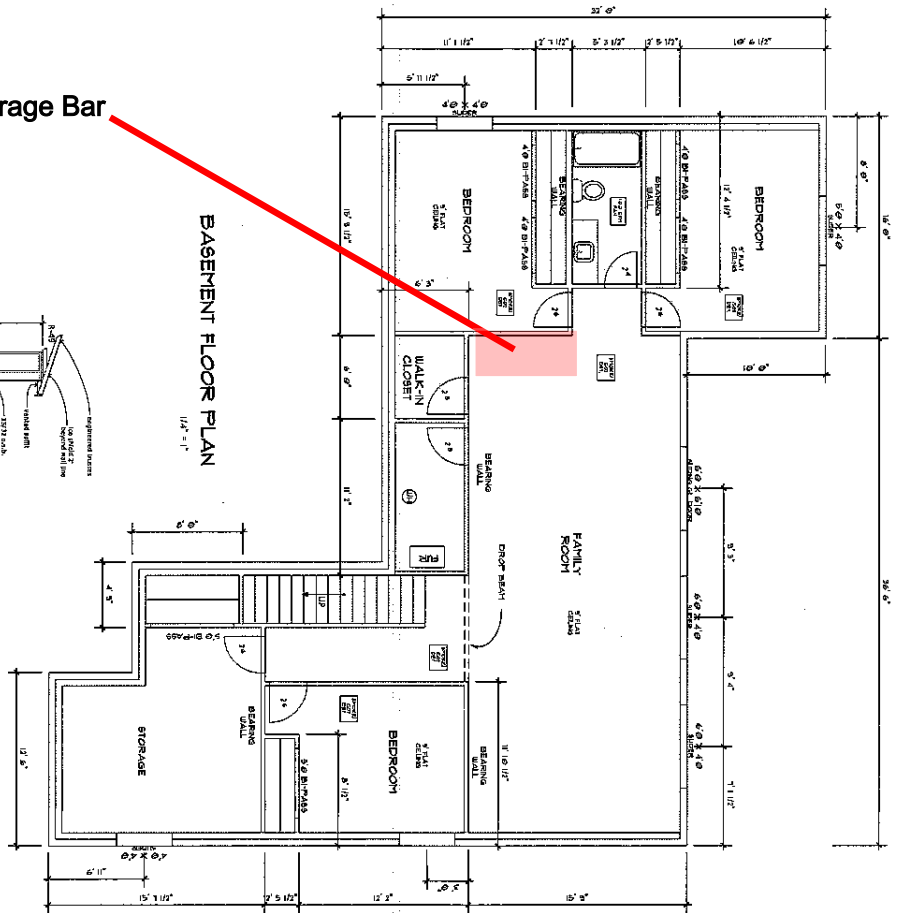

### ROOF PLAN

ROOF PERSPECTIVE VIEW

Beverage Bar

### BASEMENT FLOOR PLAN

CROSS SECTION

ROOF PLANS  
&  
BASEMENT FLOOR PLANS

**Spokane Home Design**

11518 E. Alki  
Spokane, Wa. 99206  
509-868-8972  
Rock.lnn@gmail.com  
Spokanehomedesign.com

DATE: 1/27/18  
SHEET: 4  
OF: 5 (TOTAL)