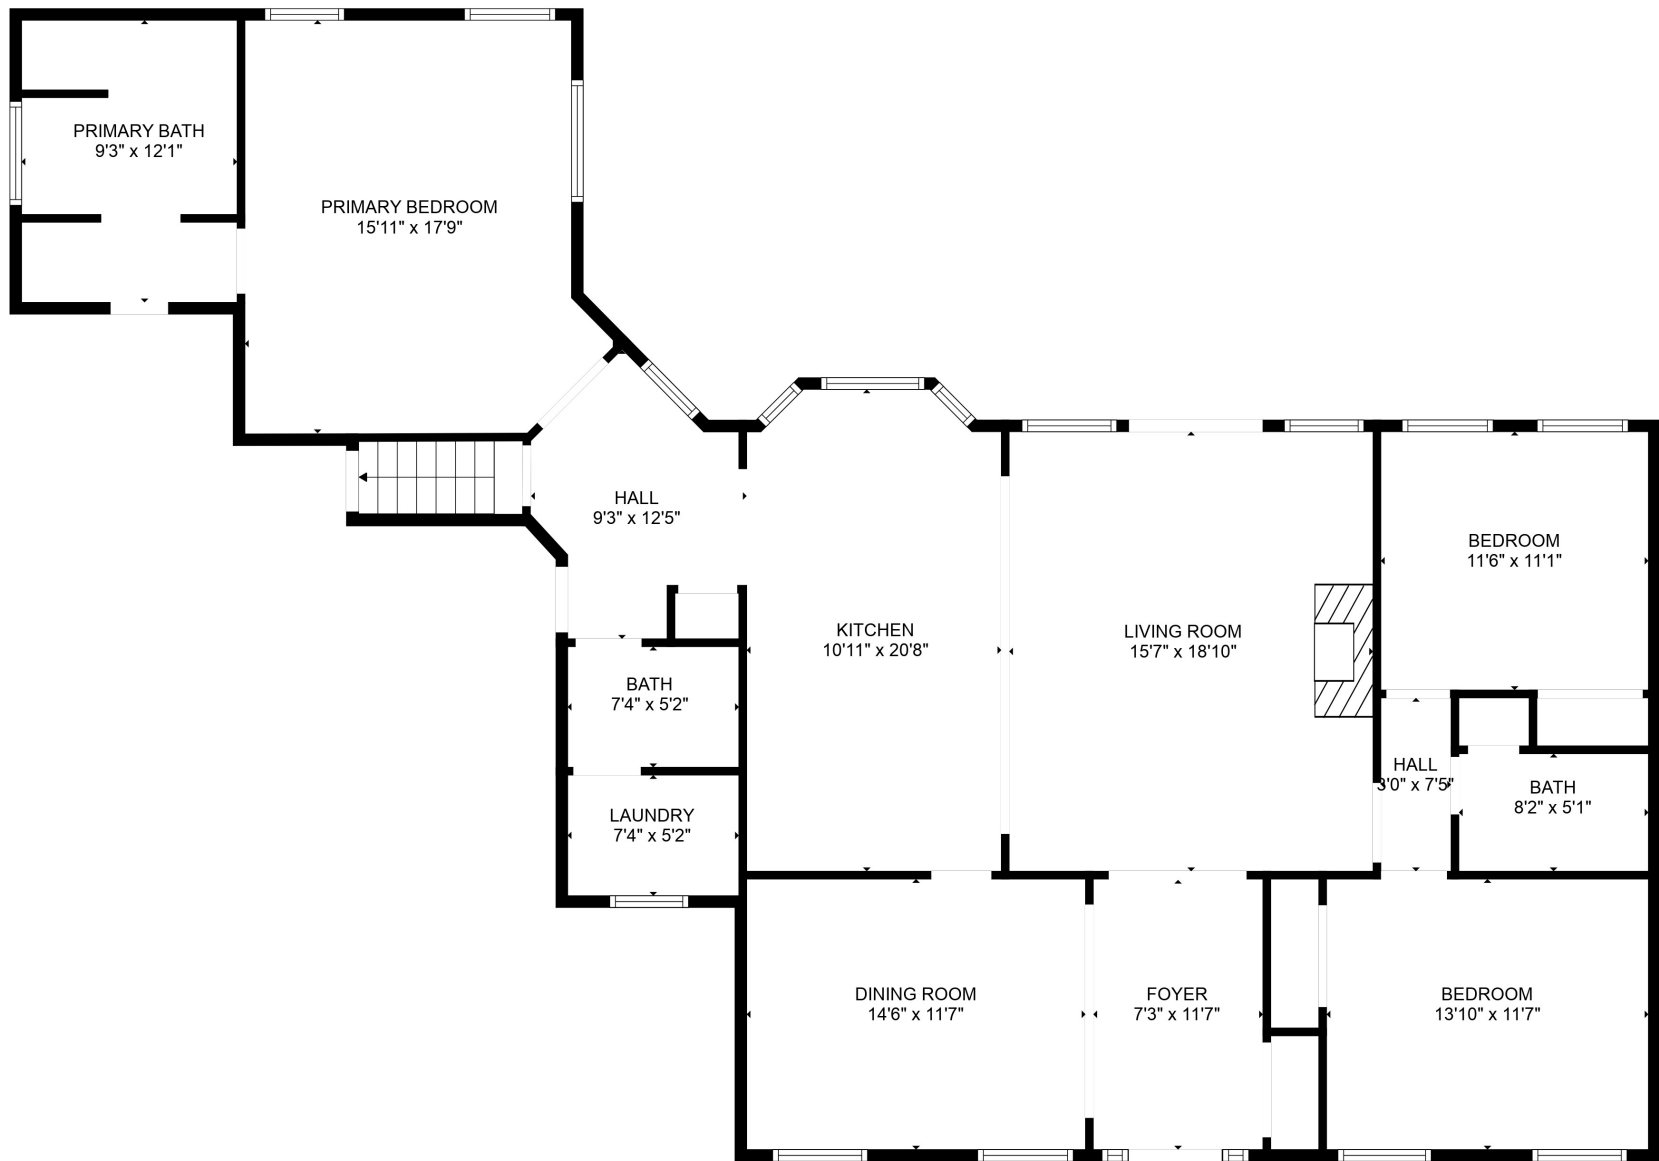

Total scanned area: 2566 sq. ft

SIZES AND DIMENSIONS ARE APPROXIMATE. ACTUAL MAY VARY.

FAMILY ROOM
23'2" x 27'0"

Total scanned area: 2566 sq. ft

SIZES AND DIMENSIONS ARE APPROXIMATE. ACTUAL MAY VARY.

Total scanned area: 2566 sq. ft

SIZES AND DIMENSIONS ARE APPROXIMATE. ACTUAL MAY VARY.