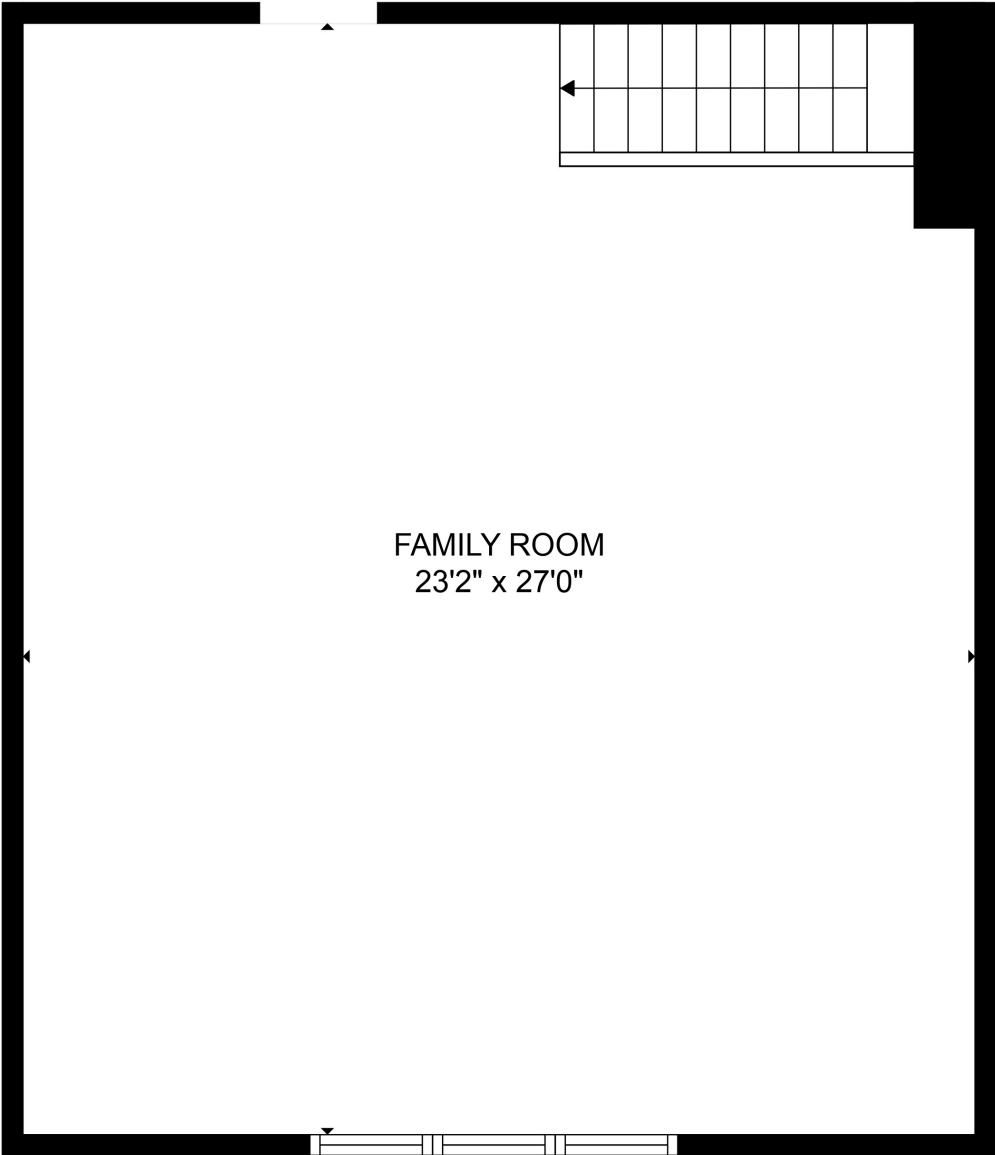

Total scanned area: 2566 sq. ft

SIZES AND DIMENSIONS ARE APPROXIMATE. ACTUAL MAY VARY.

FAMILY ROOM
23'2" x 27'0"

Total scanned area: 2566 sq. ft

SIZES AND DIMENSIONS ARE APPROXIMATE. ACTUAL MAY VARY.

Total scanned area: 2566 sq. ft

SIZES AND DIMENSIONS ARE APPROXIMATE. ACTUAL MAY VARY.