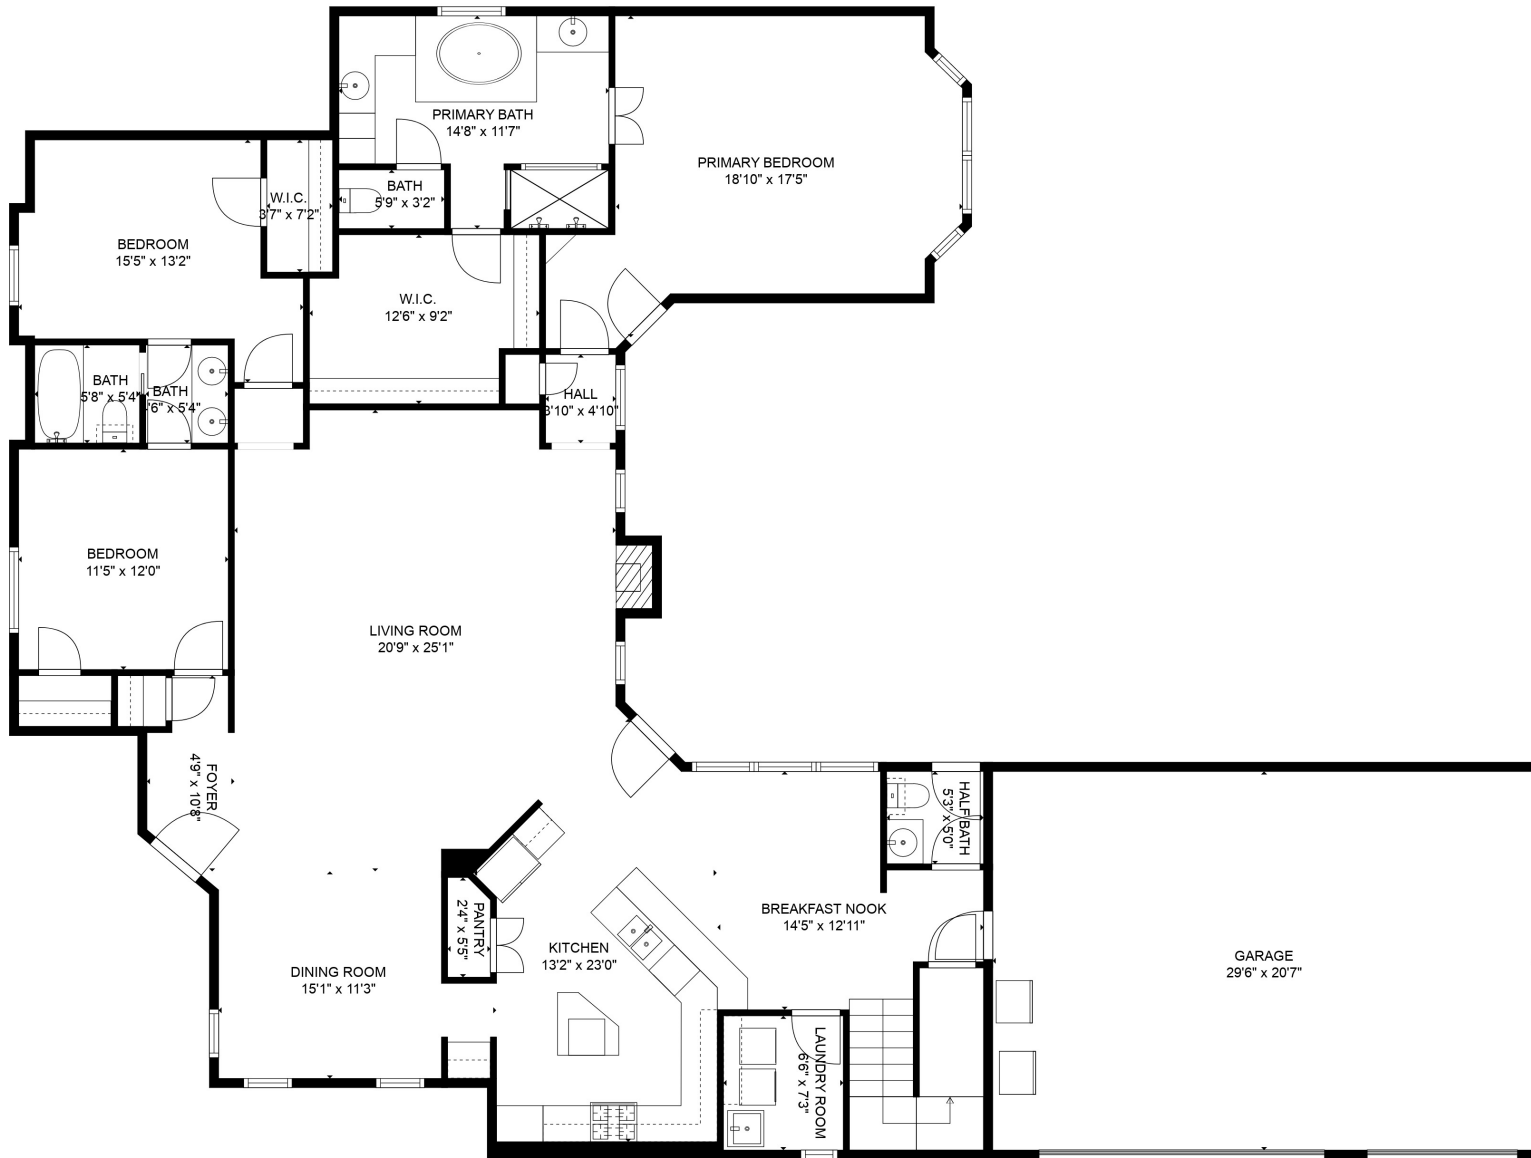

GROSS INTERNAL AREA
 FLOOR 1: 2291 sq. ft, FLOOR 2: 753 sq. ft
 EXCLUDED AREAS: , GARAGE: 606 sq. ft
 TOTAL: 3044 sq. ft
 SIZES AND DIMENSIONS ARE APPROXIMATE, ACTUAL MAY VARY.

GROSS INTERNAL AREA
 FLOOR 1: 2291 sq. ft, FLOOR 2: 753 sq. ft
 EXCLUDED AREAS: , GARAGE: 606 sq. ft
 TOTAL: 3044 sq. ft
 SIZES AND DIMENSIONS ARE APPROXIMATE, ACTUAL MAY VARY.

GROSS INTERNAL AREA
 FLOOR 1: 2291 sq. ft, FLOOR 2: 753 sq. ft
 EXCLUDED AREAS: , GARAGE: 606 sq. ft
 TOTAL: 3044 sq. ft
 SIZES AND DIMENSIONS ARE APPROXIMATE, ACTUAL MAY VARY.