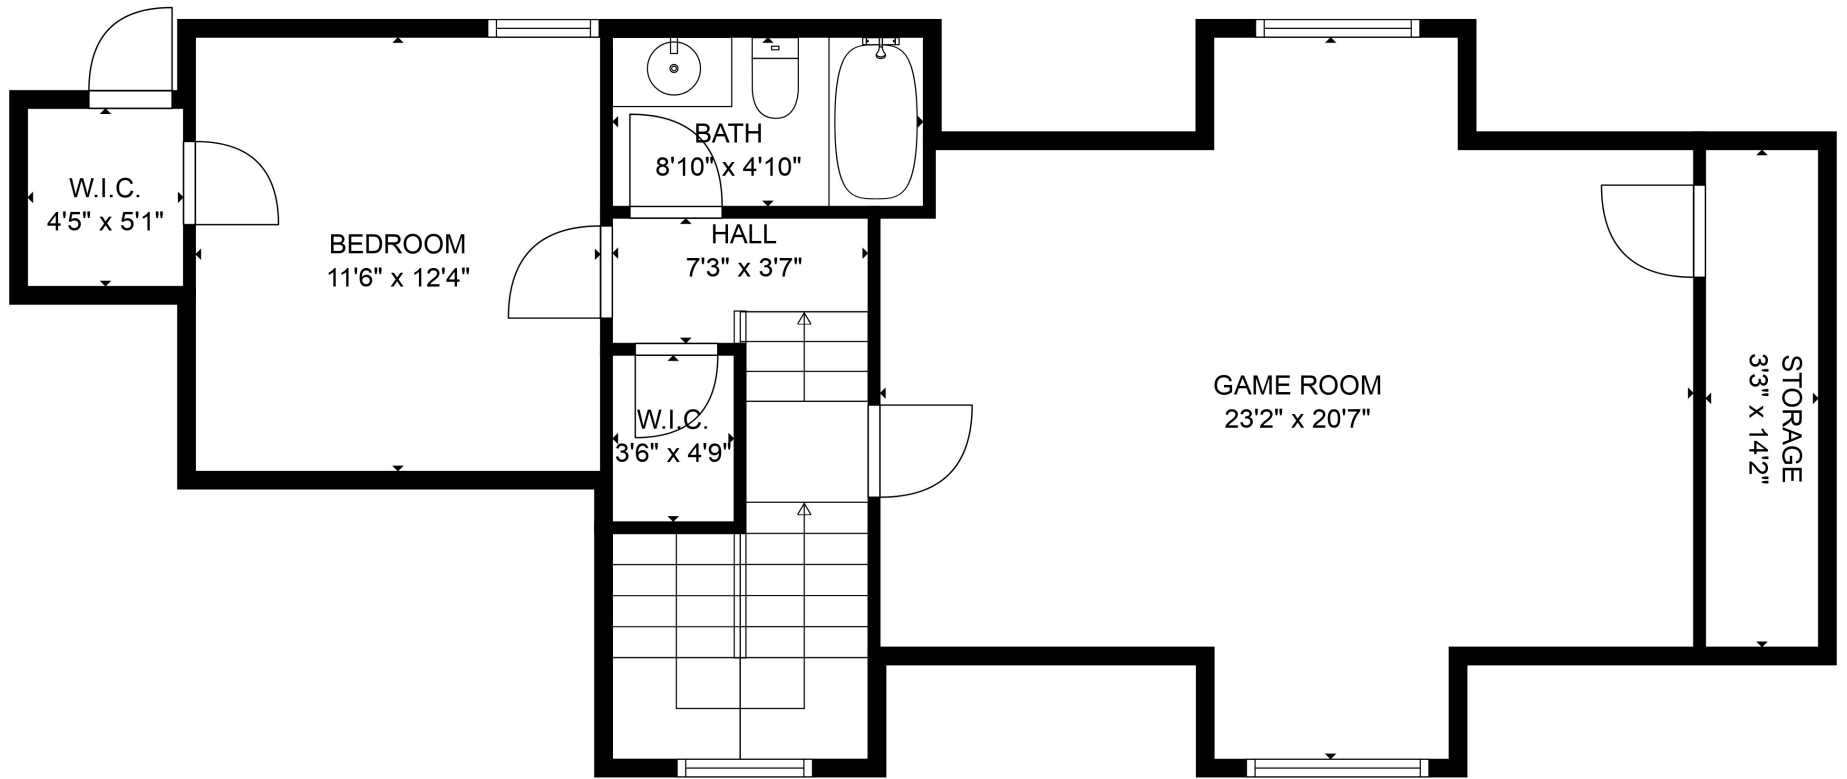

GROSS INTERNAL AREA
 FLOOR 1: 2291 sq. ft, FLOOR 2: 753 sq. ft
 EXCLUDED AREAS: , GARAGE: 606 sq. ft
 TOTAL: 3044 sq. ft
 SIZES AND DIMENSIONS ARE APPROXIMATE, ACTUAL MAY VARY.

GROSS INTERNAL AREA
 FLOOR 1: 2291 sq. ft, FLOOR 2: 753 sq. ft
 EXCLUDED AREAS: , GARAGE: 606 sq. ft
 TOTAL: 3044 sq. ft
 SIZES AND DIMENSIONS ARE APPROXIMATE, ACTUAL MAY VARY.

GROSS INTERNAL AREA
 FLOOR 1: 2291 sq. ft, FLOOR 2: 753 sq. ft
 EXCLUDED AREAS: , GARAGE: 606 sq. ft
 TOTAL: 3044 sq. ft
 SIZES AND DIMENSIONS ARE APPROXIMATE, ACTUAL MAY VARY.