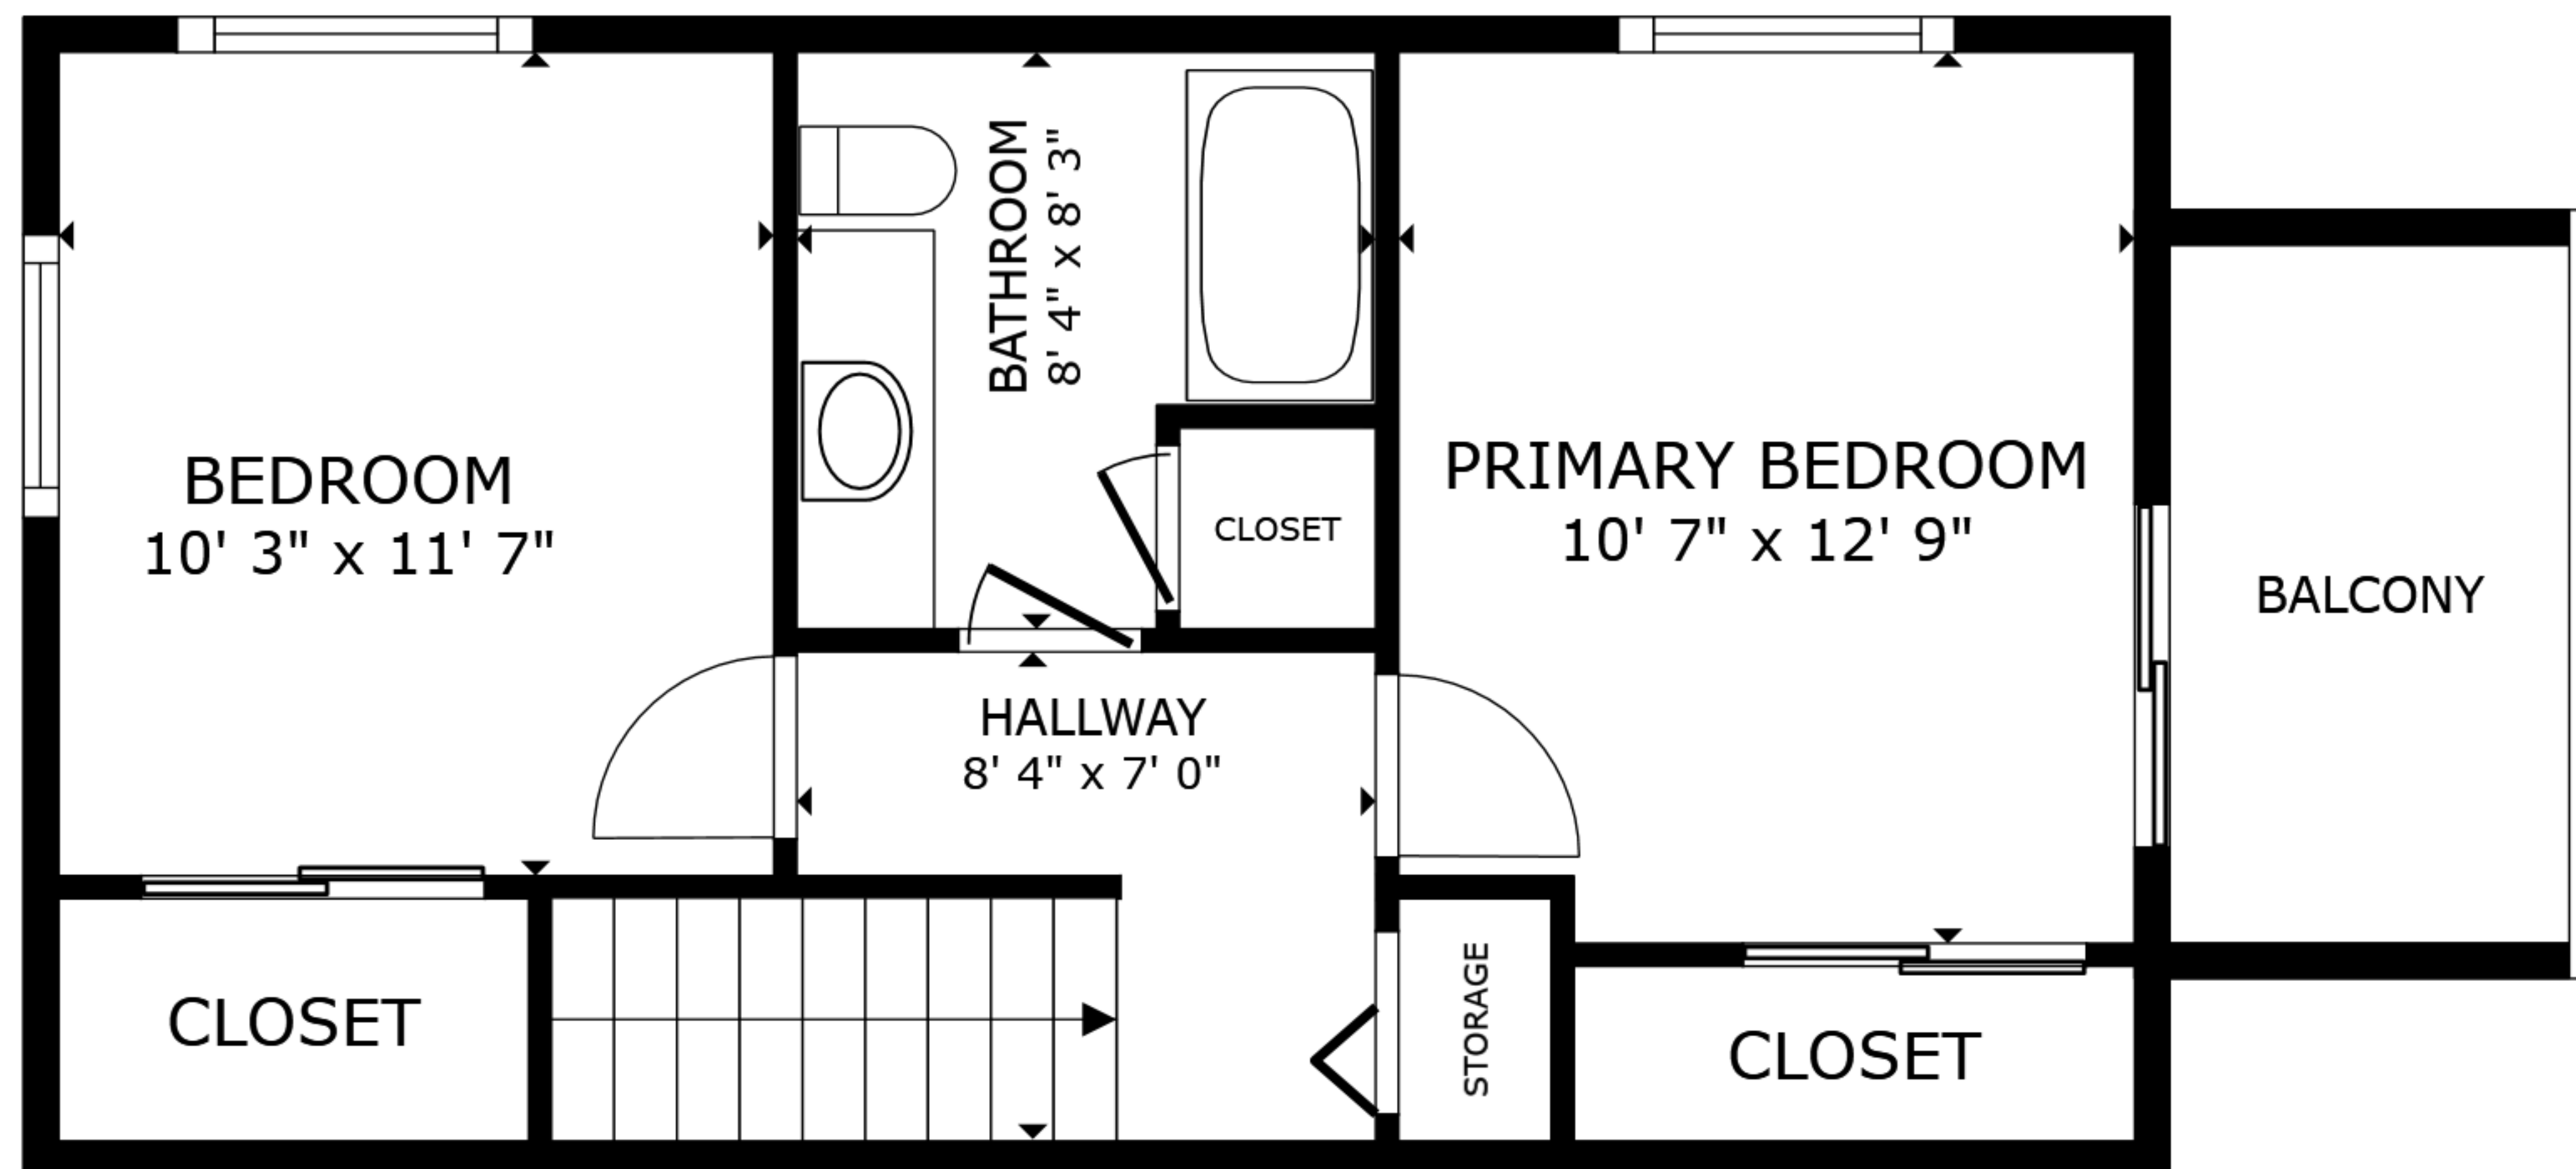

FLOOR 1

FLOOR 2

GROSS INTERNAL AREA
 FLOOR 1 457 sq.ft. FLOOR 2 464 sq.ft.
 EXCLUDED AREAS : BALCONY 57 sq.ft.
 TOTAL : 921 sq.ft.

SIZES AND DIMENSIONS ARE APPROXIMATE, ACTUAL MAY VARY.