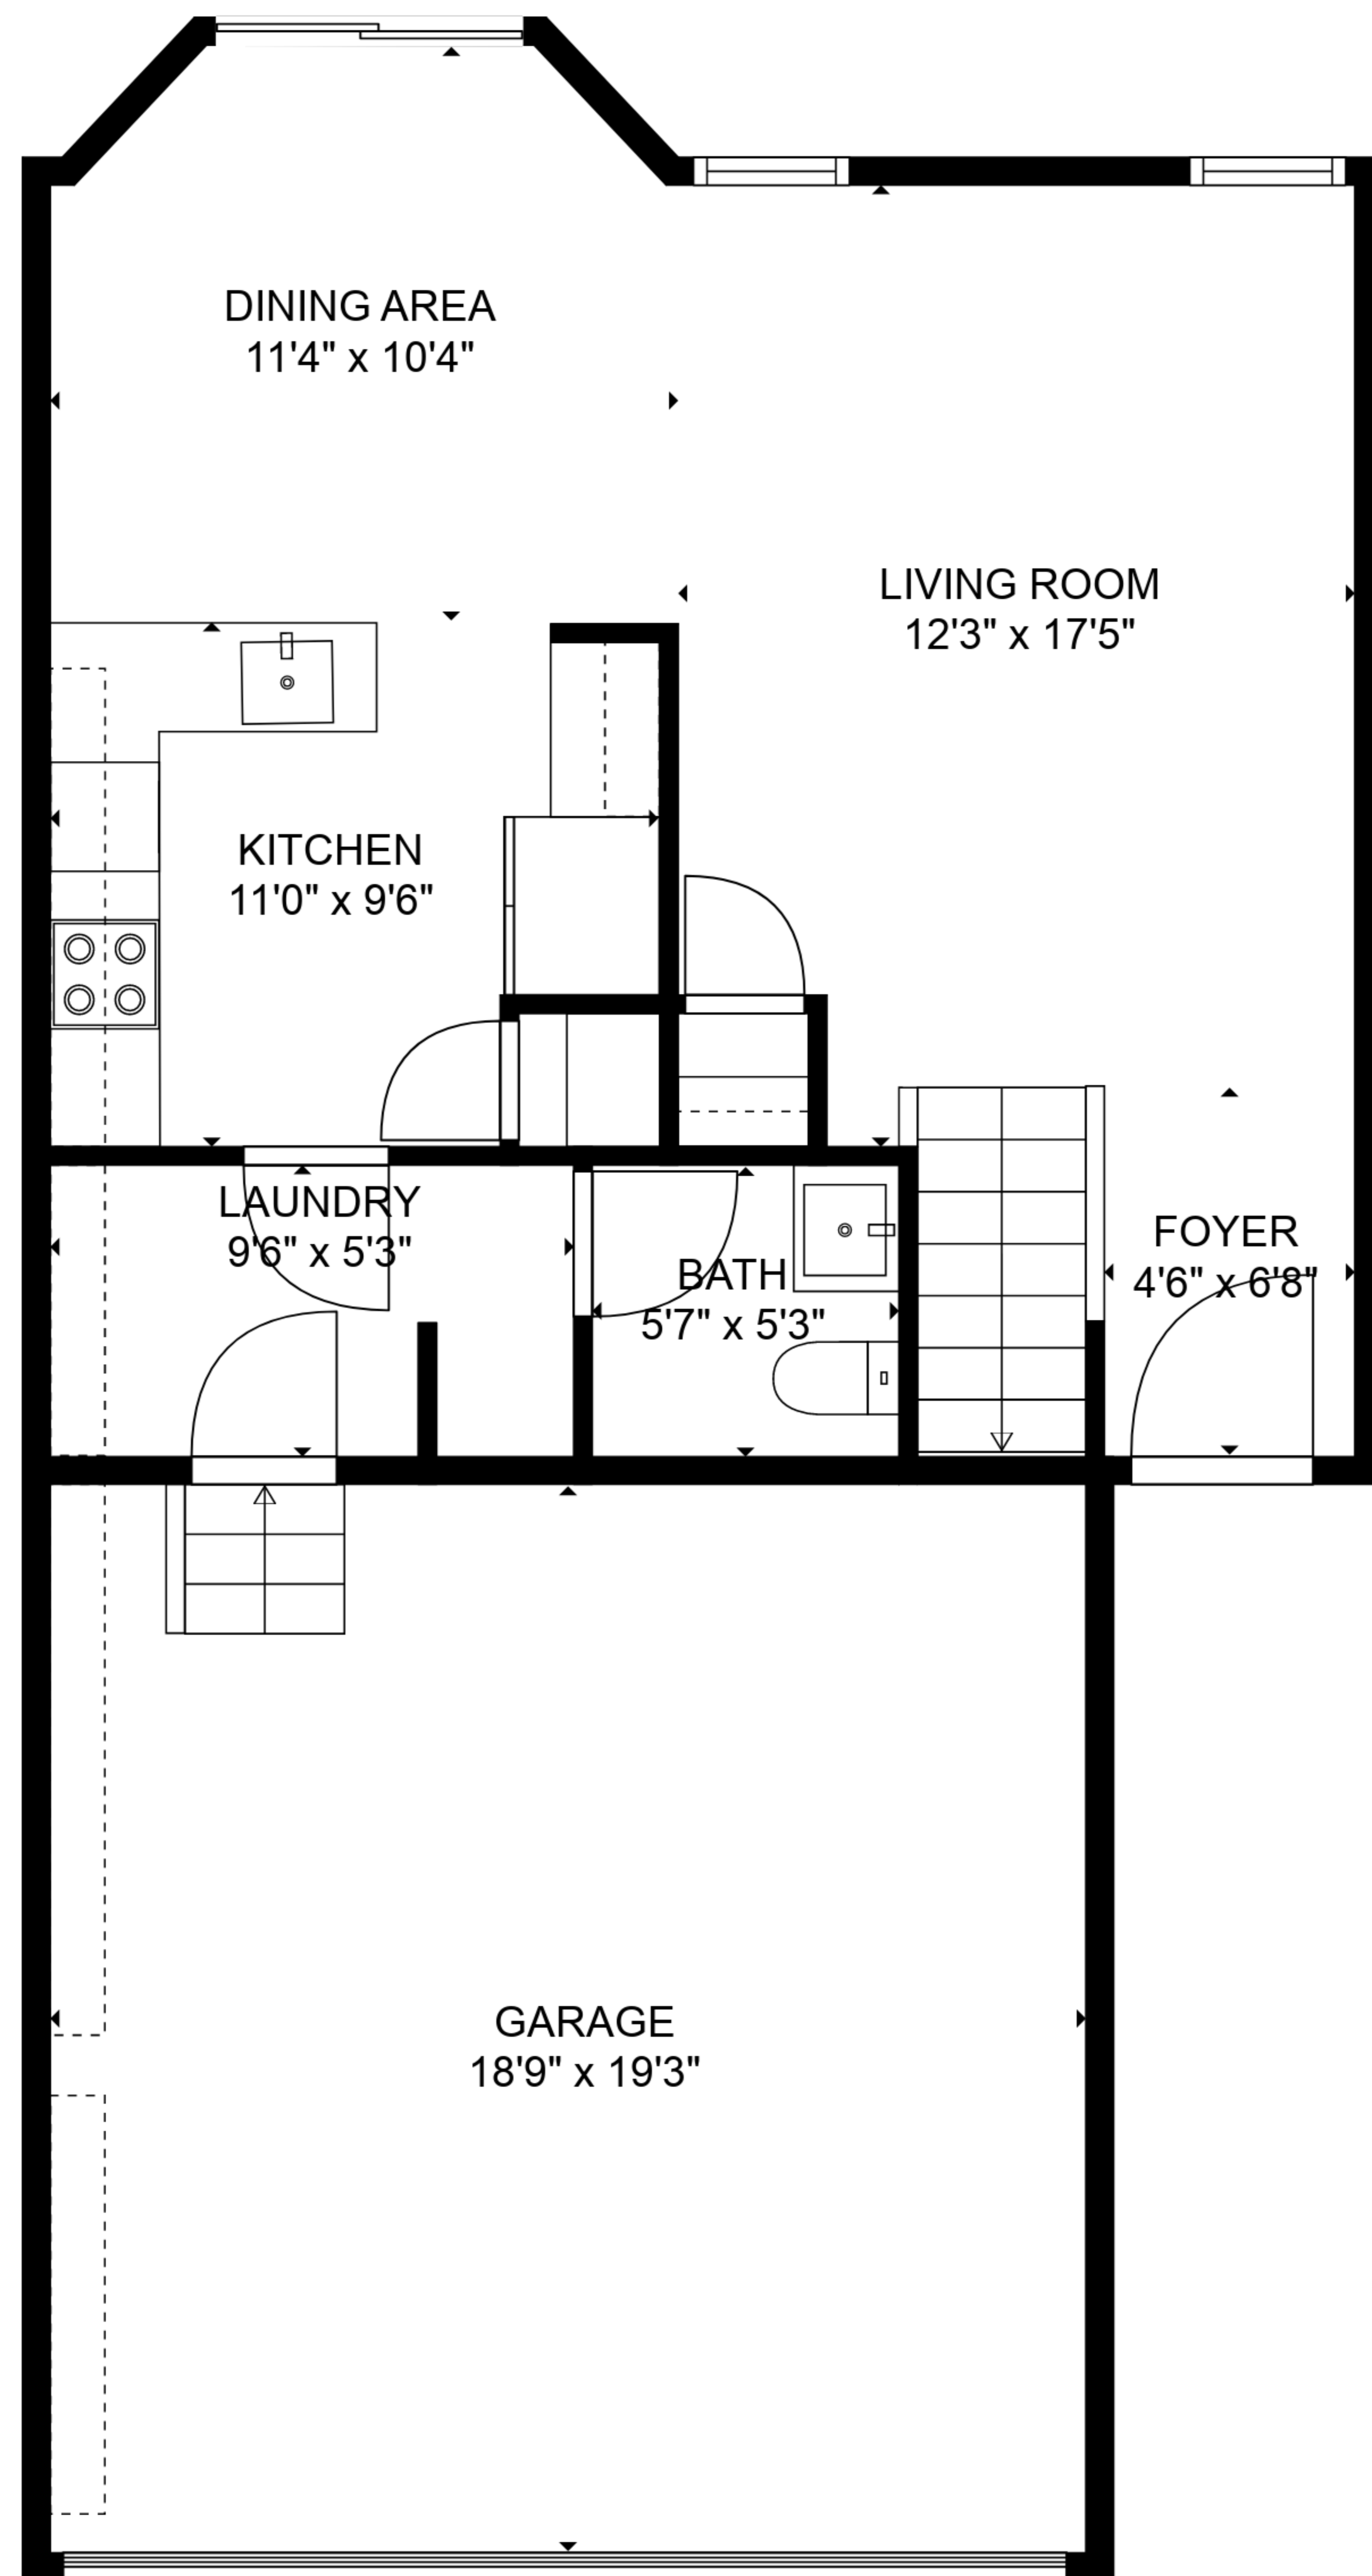

TOTAL: 1412 sq. ft

FLOOR 1: 564 sq. ft, FLOOR 2: 848 sq. ft

EXCLUDED AREAS: GARAGE: 362 sq. ft

SIZES AND DIMENSIONS ARE APPROXIMATE, ACTUAL MAY VARY.

TOTAL: 1412 sq. ft

FLOOR 1: 564 sq. ft, FLOOR 2: 848 sq. ft

EXCLUDED AREAS: GARAGE: 362 sq. ft

SIZES AND DIMENSIONS ARE APPROXIMATE, ACTUAL MAY VARY.

FLOOR 1

FLOOR 2

TOTAL: 1412 sq. ft

FLOOR 1: 564 sq. ft, FLOOR 2: 848 sq. ft

EXCLUDED AREAS: GARAGE: 362 sq. ft

SIZES AND DIMENSIONS ARE APPROXIMATE, ACTUAL MAY VARY.