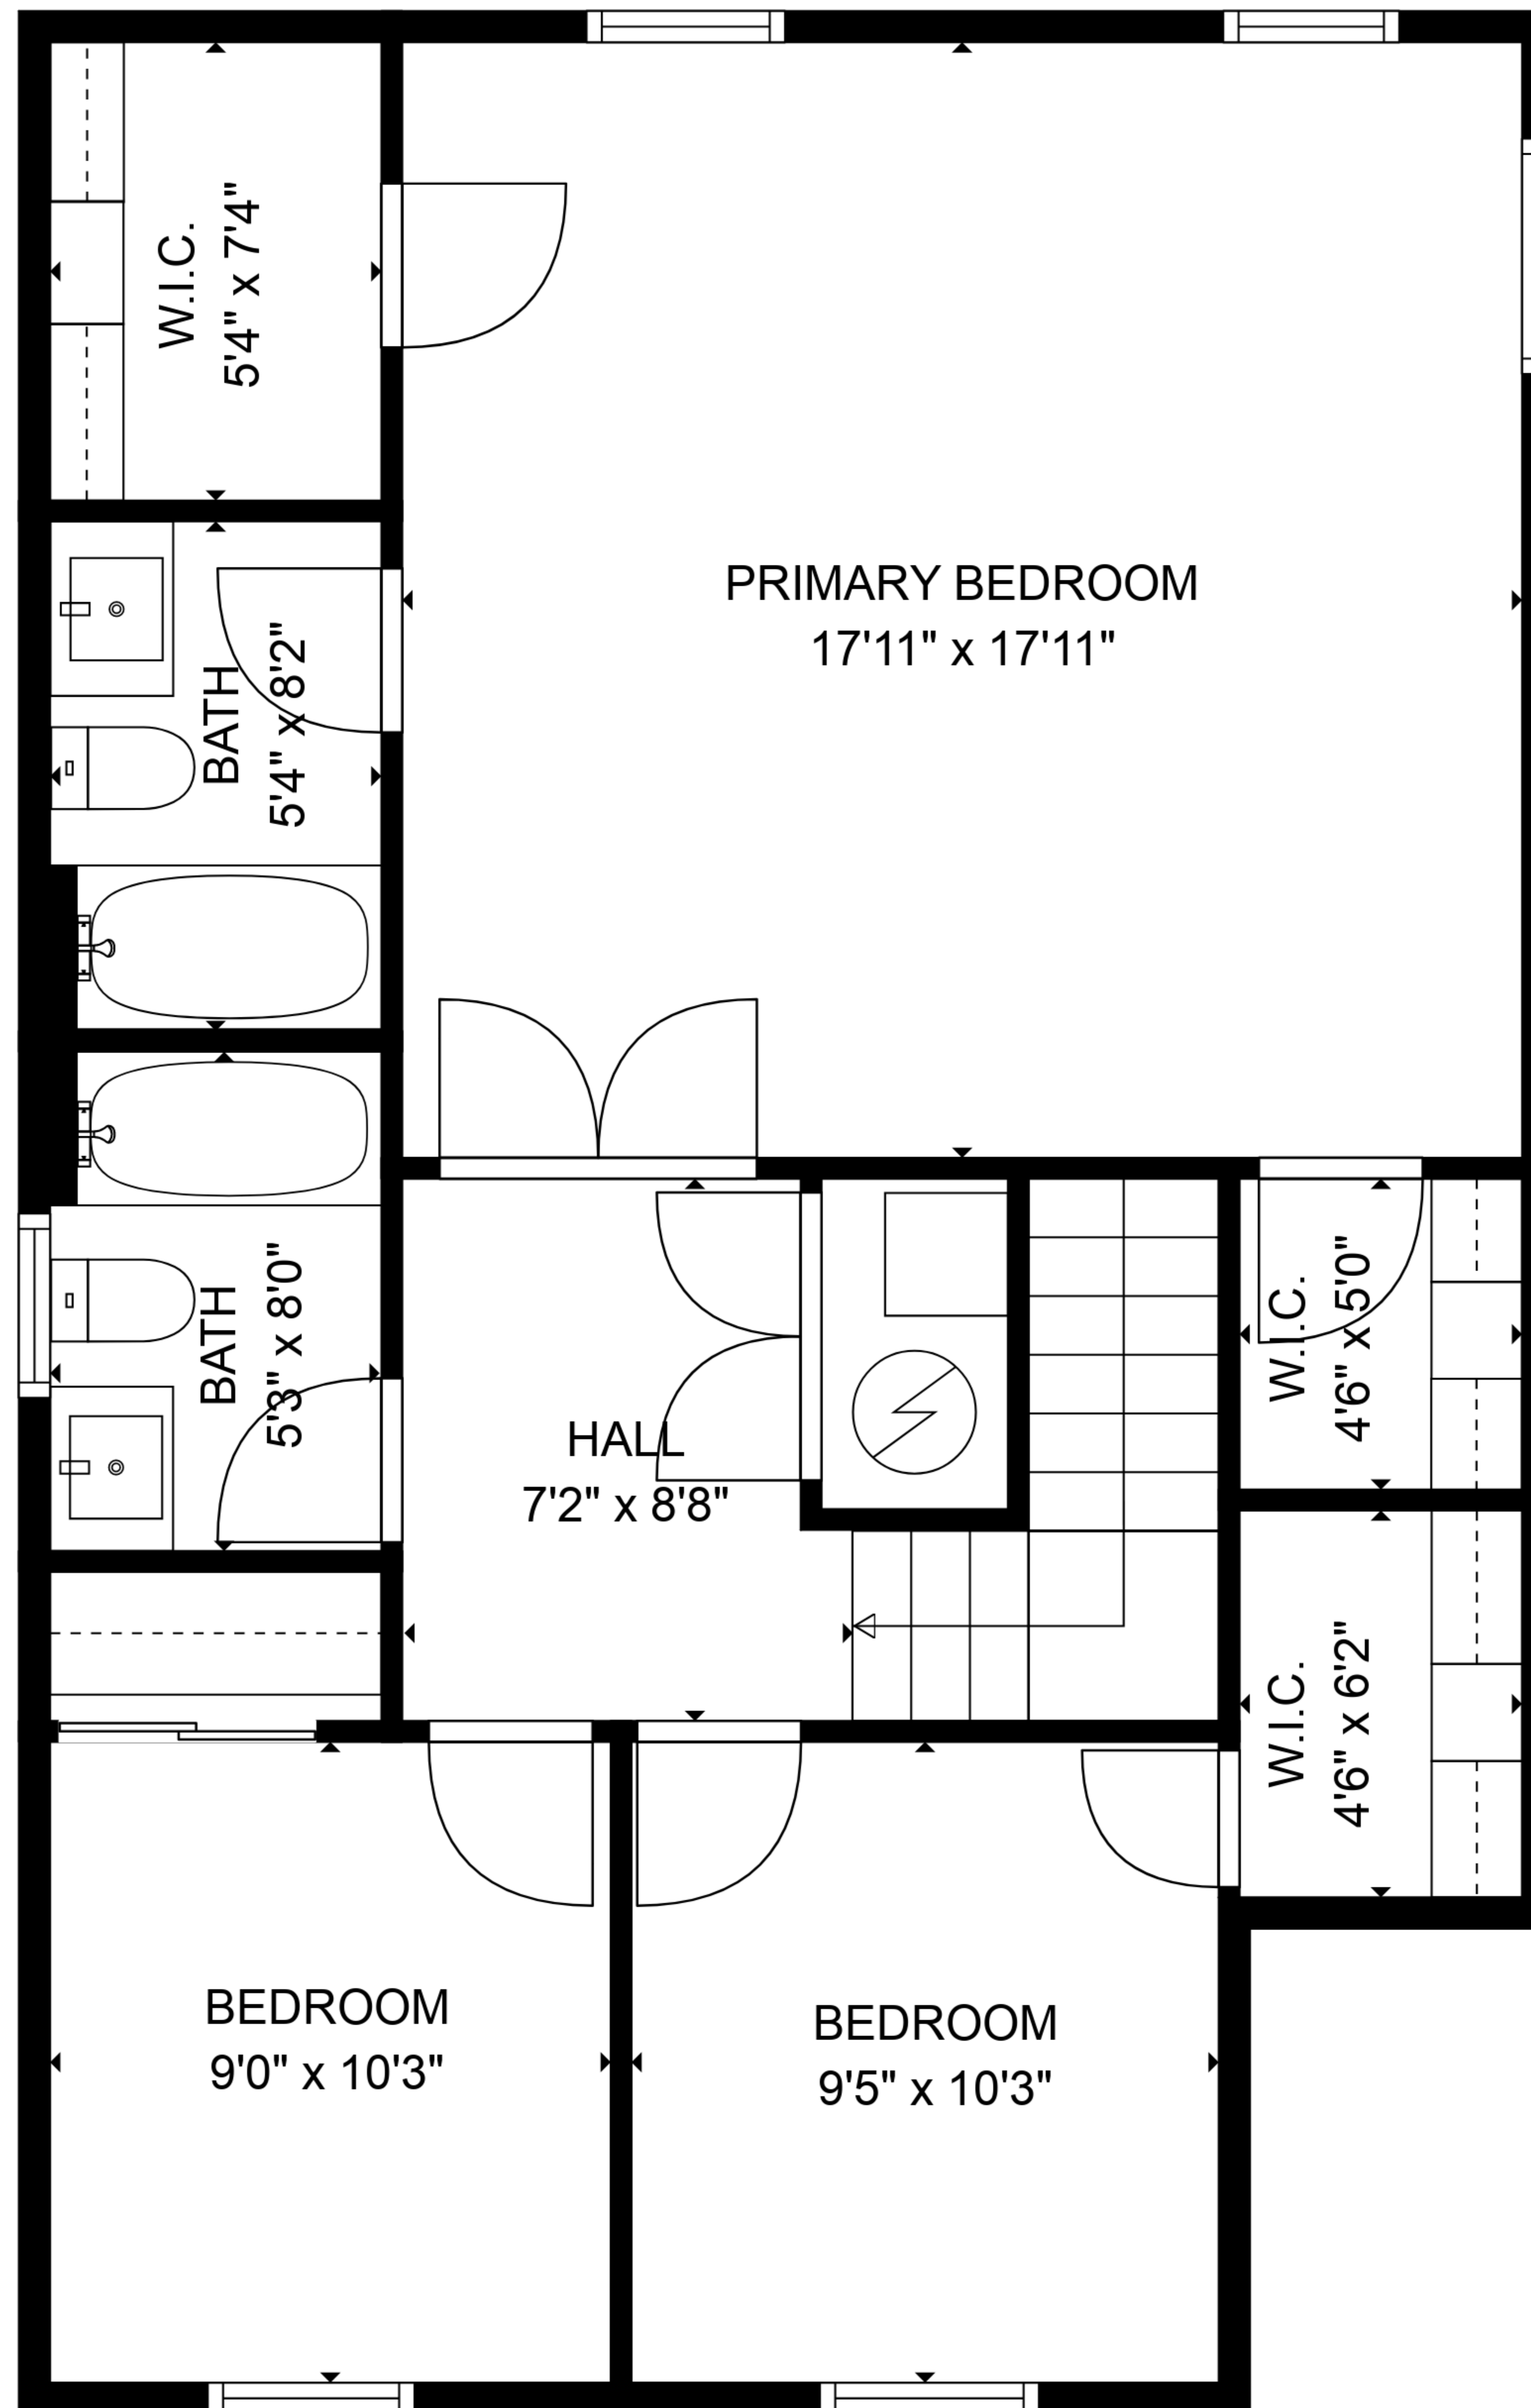

TOTAL: 1412 sq. ft

FLOOR 1: 564 sq. ft, FLOOR 2: 848 sq. ft

EXCLUDED AREAS: GARAGE: 362 sq. ft

SIZES AND DIMENSIONS ARE APPROXIMATE, ACTUAL MAY VARY.

TOTAL: 1412 sq. ft

FLOOR 1: 564 sq. ft, FLOOR 2: 848 sq. ft

EXCLUDED AREAS: GARAGE: 362 sq. ft

SIZES AND DIMENSIONS ARE APPROXIMATE, ACTUAL MAY VARY.

FLOOR 1

FLOOR 2

TOTAL: 1412 sq. ft

FLOOR 1: 564 sq. ft, FLOOR 2: 848 sq. ft

EXCLUDED AREAS: GARAGE: 362 sq. ft

SIZES AND DIMENSIONS ARE APPROXIMATE, ACTUAL MAY VARY.