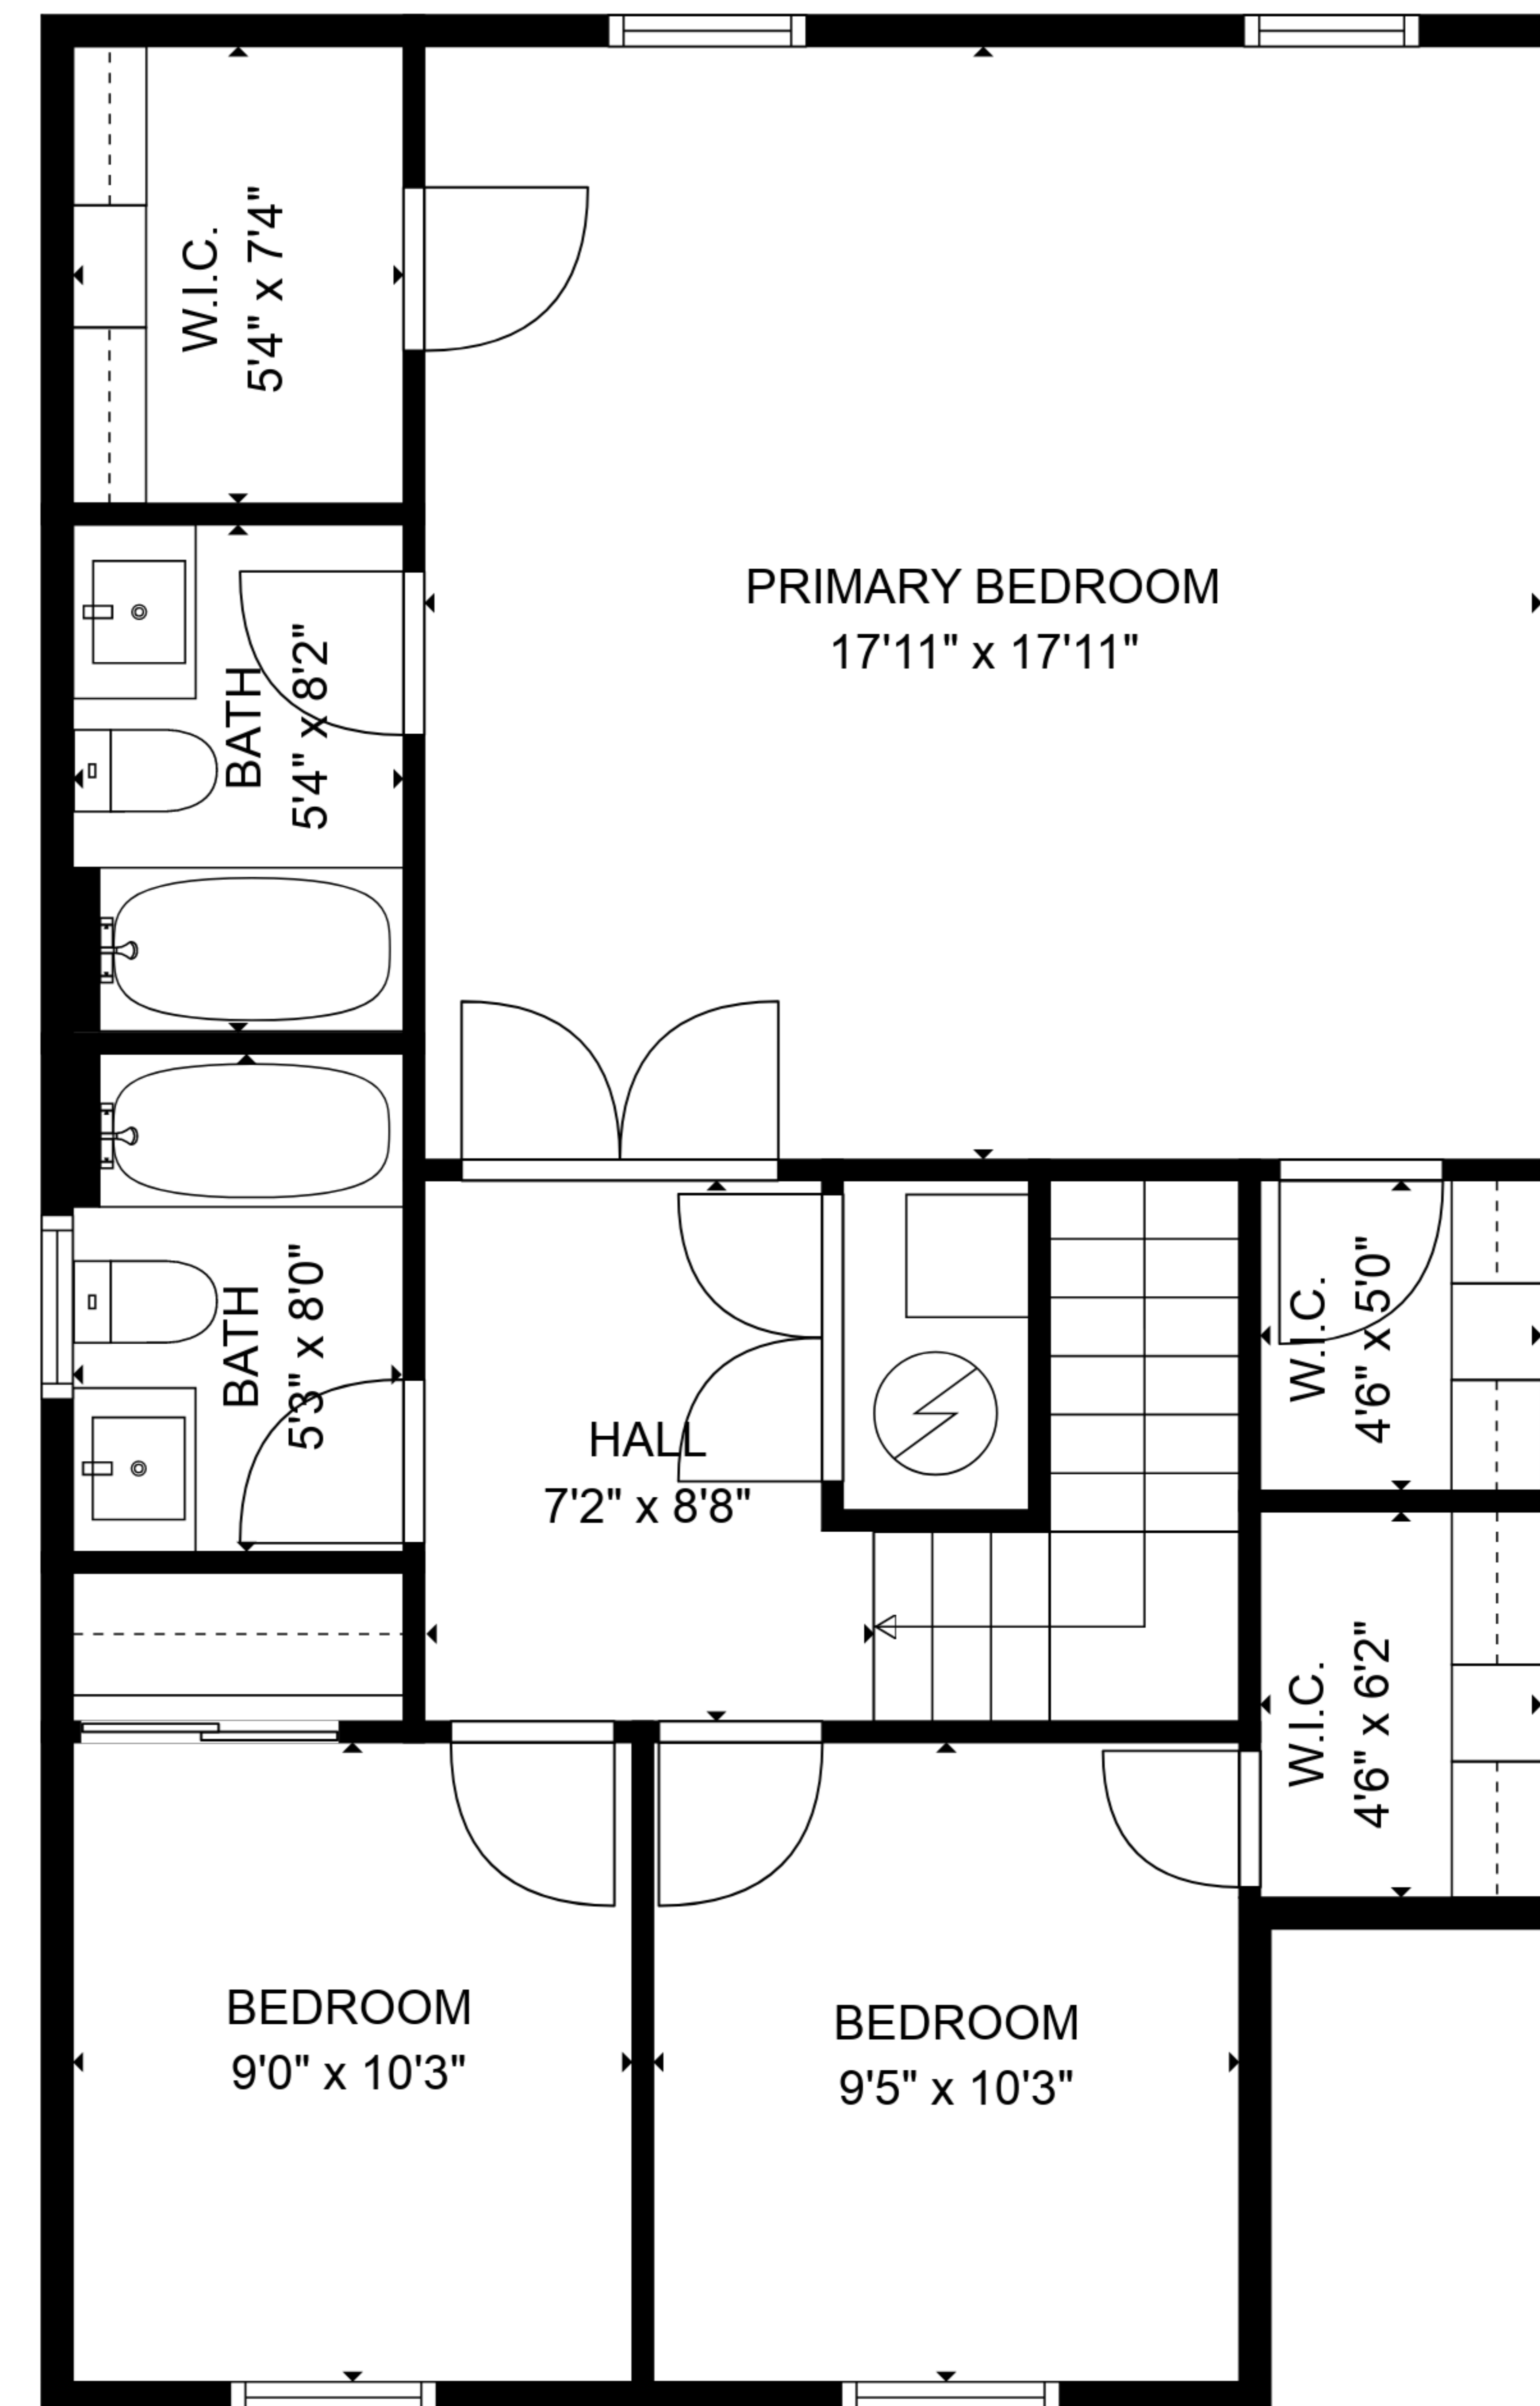

TOTAL: 1412 sq. ft

FLOOR 1: 564 sq. ft, FLOOR 2: 848 sq. ft

EXCLUDED AREAS: GARAGE: 362 sq. ft

SIZES AND DIMENSIONS ARE APPROXIMATE, ACTUAL MAY VARY.

TOTAL: 1412 sq. ft

FLOOR 1: 564 sq. ft, FLOOR 2: 848 sq. ft

EXCLUDED AREAS: GARAGE: 362 sq. ft

SIZES AND DIMENSIONS ARE APPROXIMATE, ACTUAL MAY VARY.

FLOOR 1

FLOOR 2

TOTAL: 1412 sq. ft

FLOOR 1: 564 sq. ft, FLOOR 2: 848 sq. ft

EXCLUDED AREAS: GARAGE: 362 sq. ft

SIZES AND DIMENSIONS ARE APPROXIMATE, ACTUAL MAY VARY.