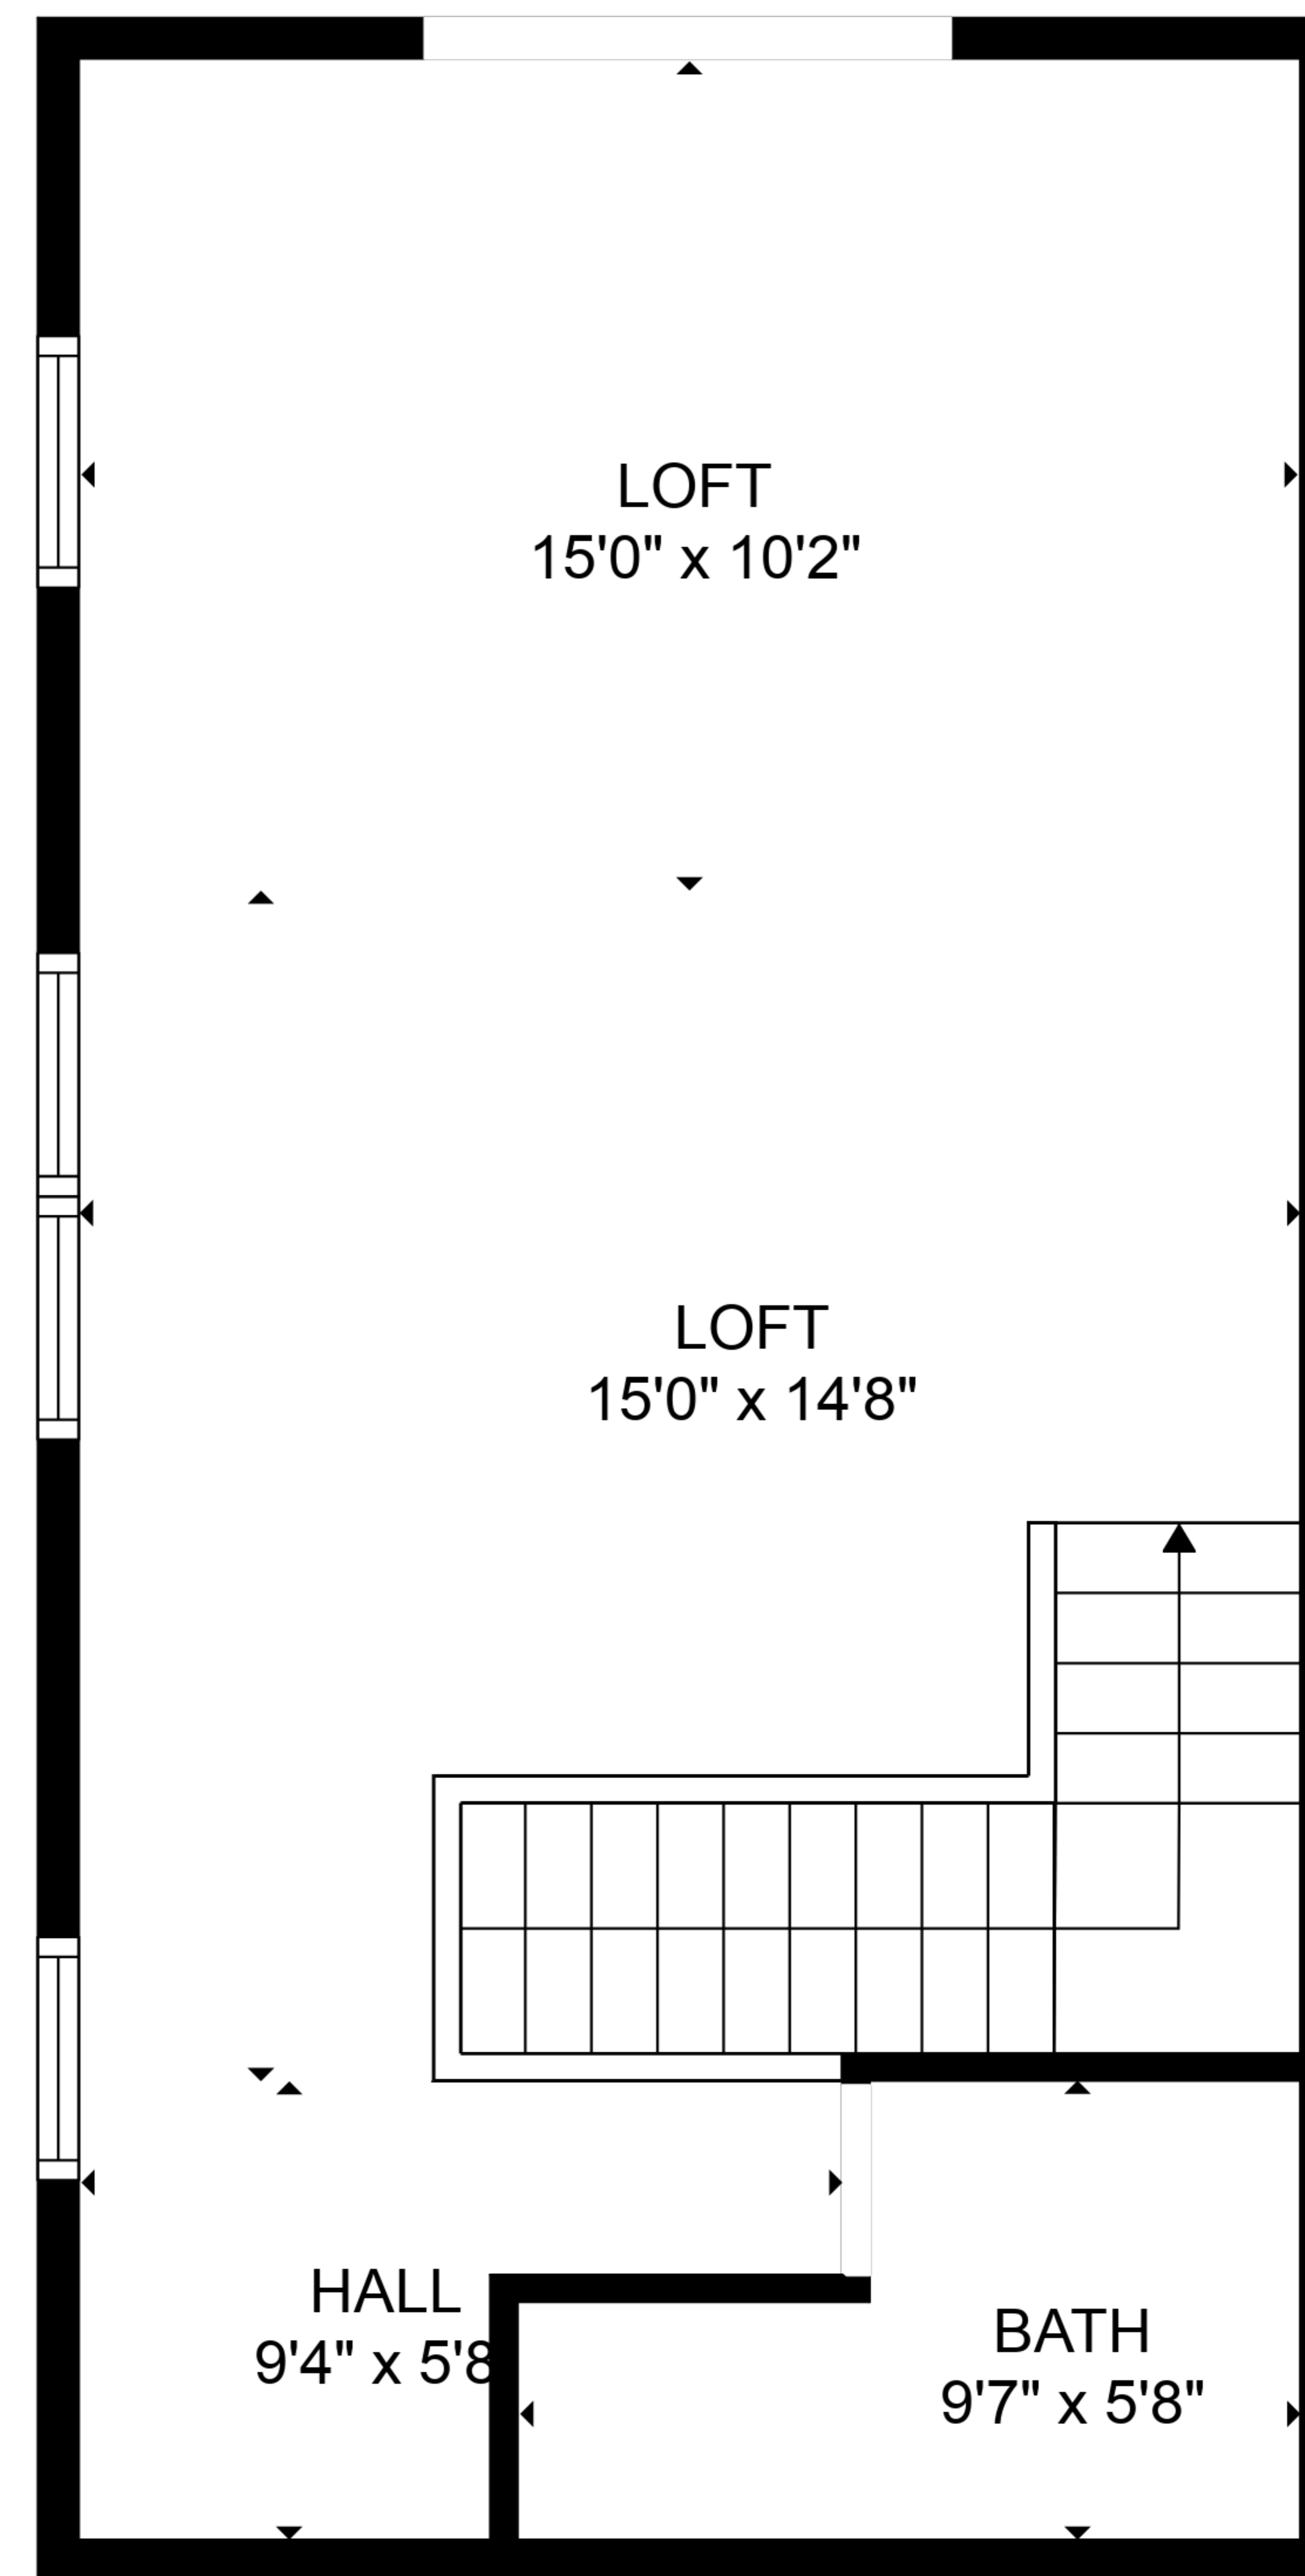

GARAGE
15'0" x 20'11"

FOYER
15'0" x 9'1"

TOTAL: 595 sq. ft
FLOOR 1: 136 sq. ft, FLOOR 2: 459 sq. ft
EXCLUDED AREAS: GARAGE: 315 sq. ft

SIZES AND DIMENSIONS ARE ESTIMATED

FLOOR 1

FLOOR 2