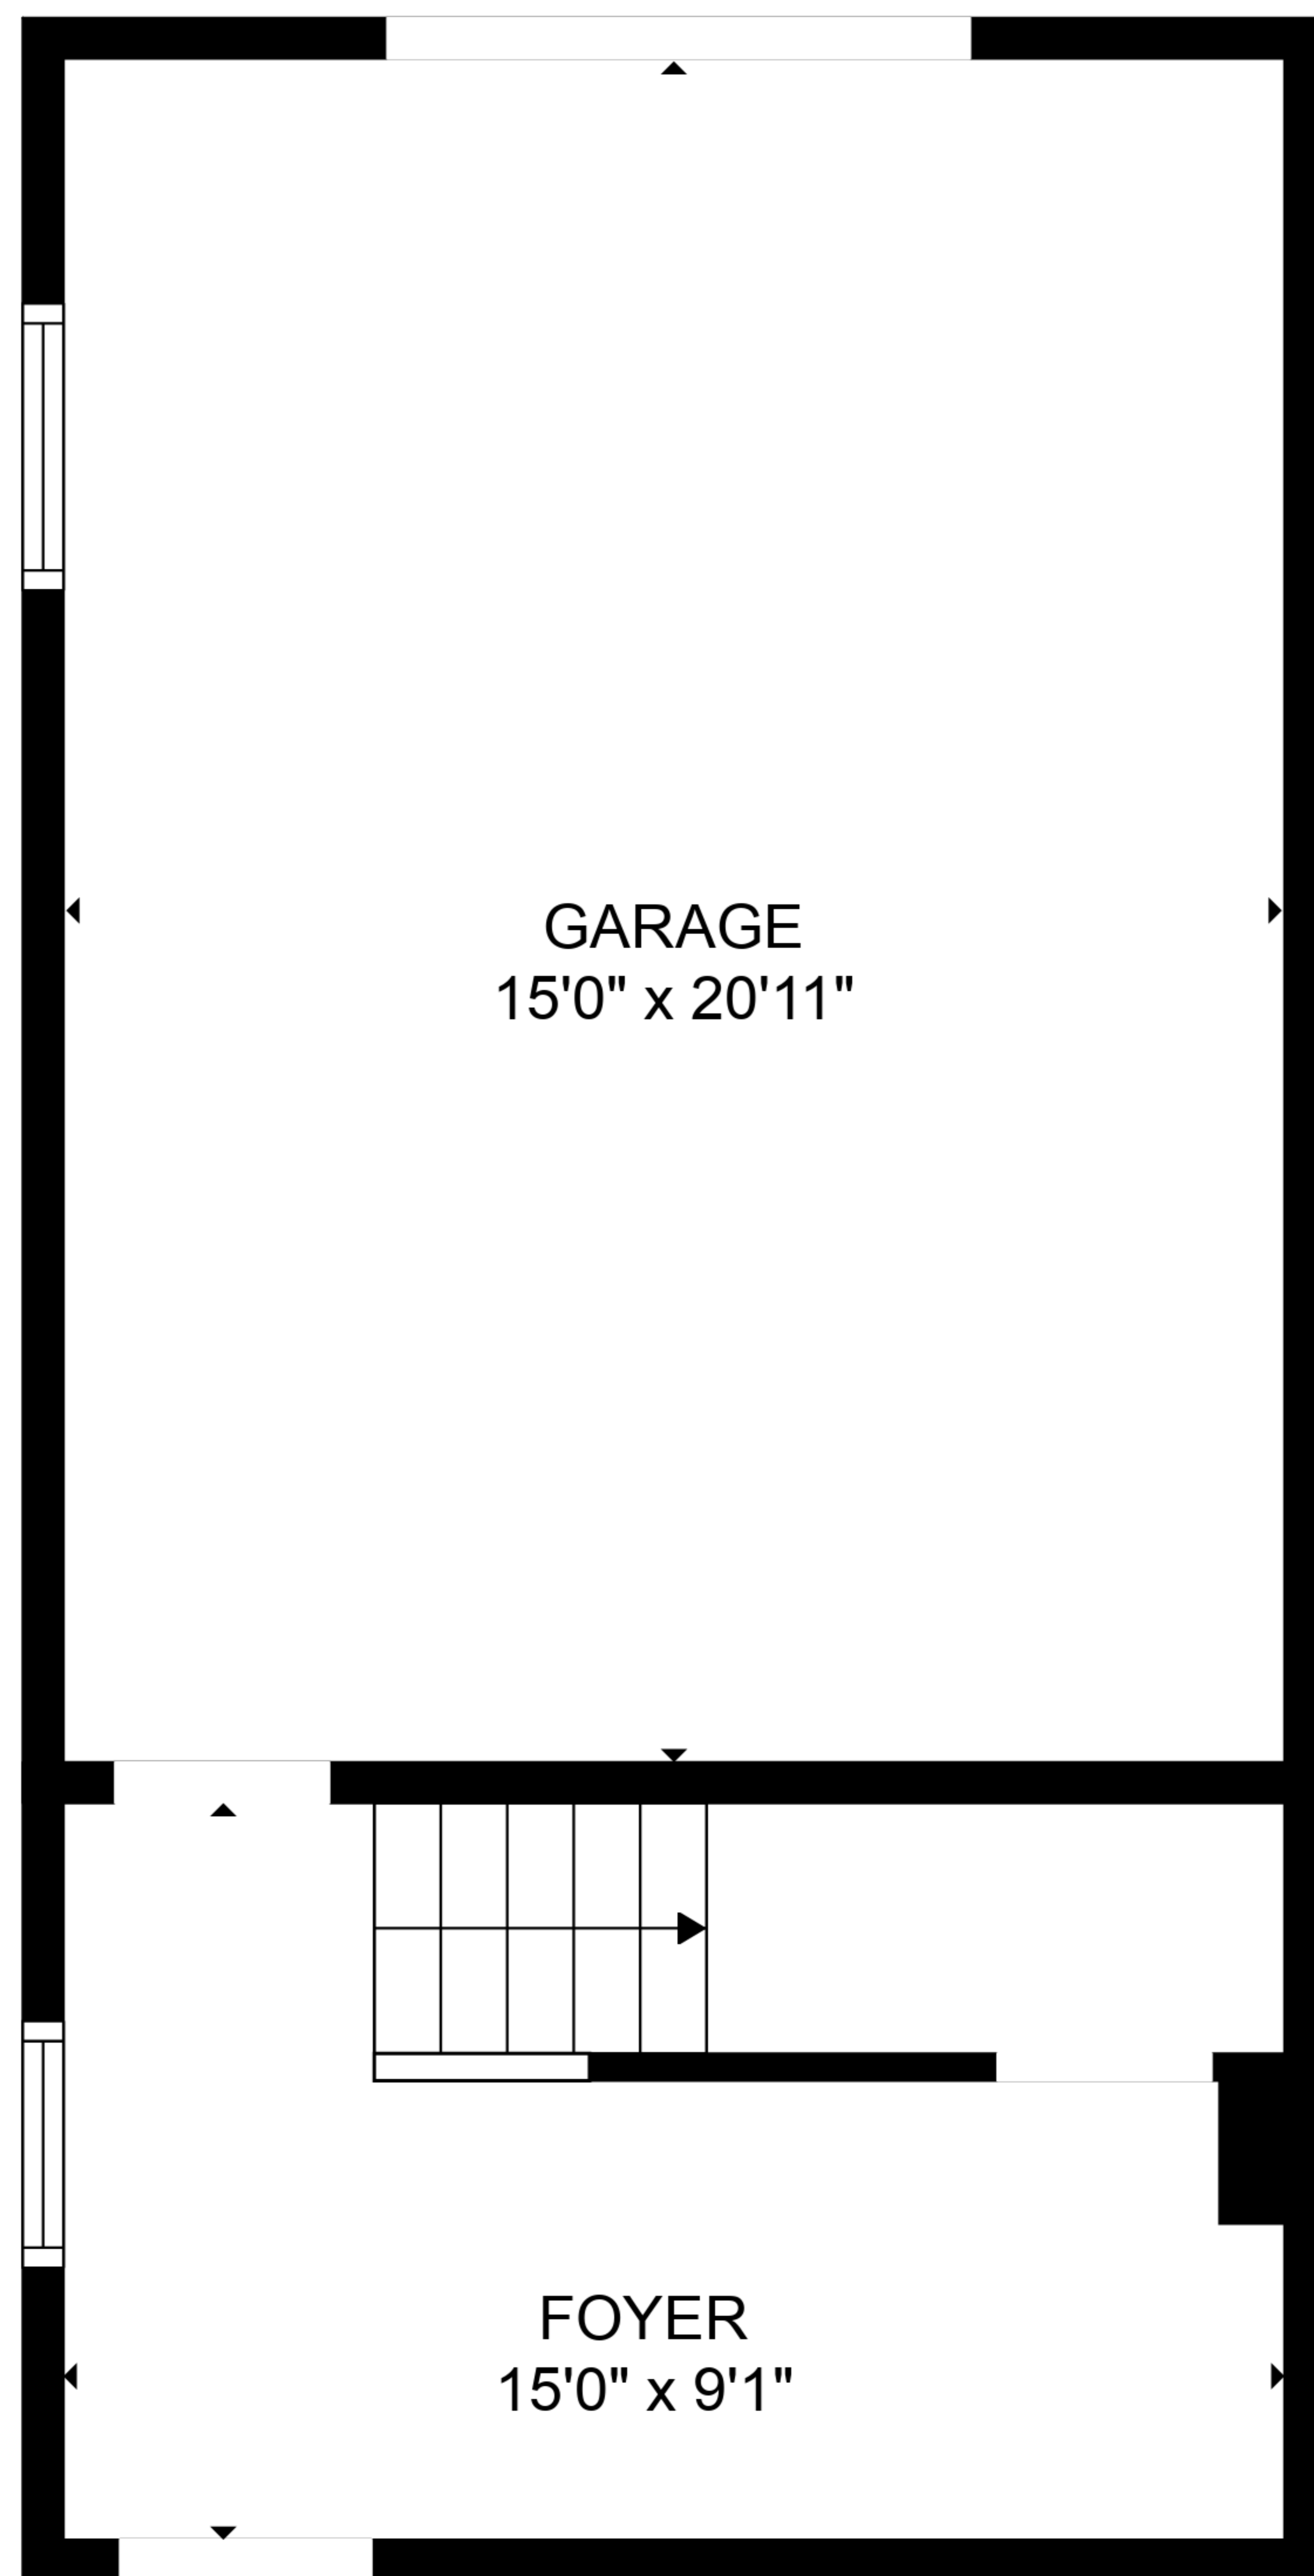

GARAGE
15'0" x 20'11"

FOYER
15'0" x 9'1"

TOTAL: 595 sq. ft
FLOOR 1: 136 sq. ft, FLOOR 2: 459 sq. ft
EXCLUDED AREAS: GARAGE: 315 sq. ft

SIZES AND DIMENSIONS ARE ESTIMATED

FLOOR 1

FLOOR 2