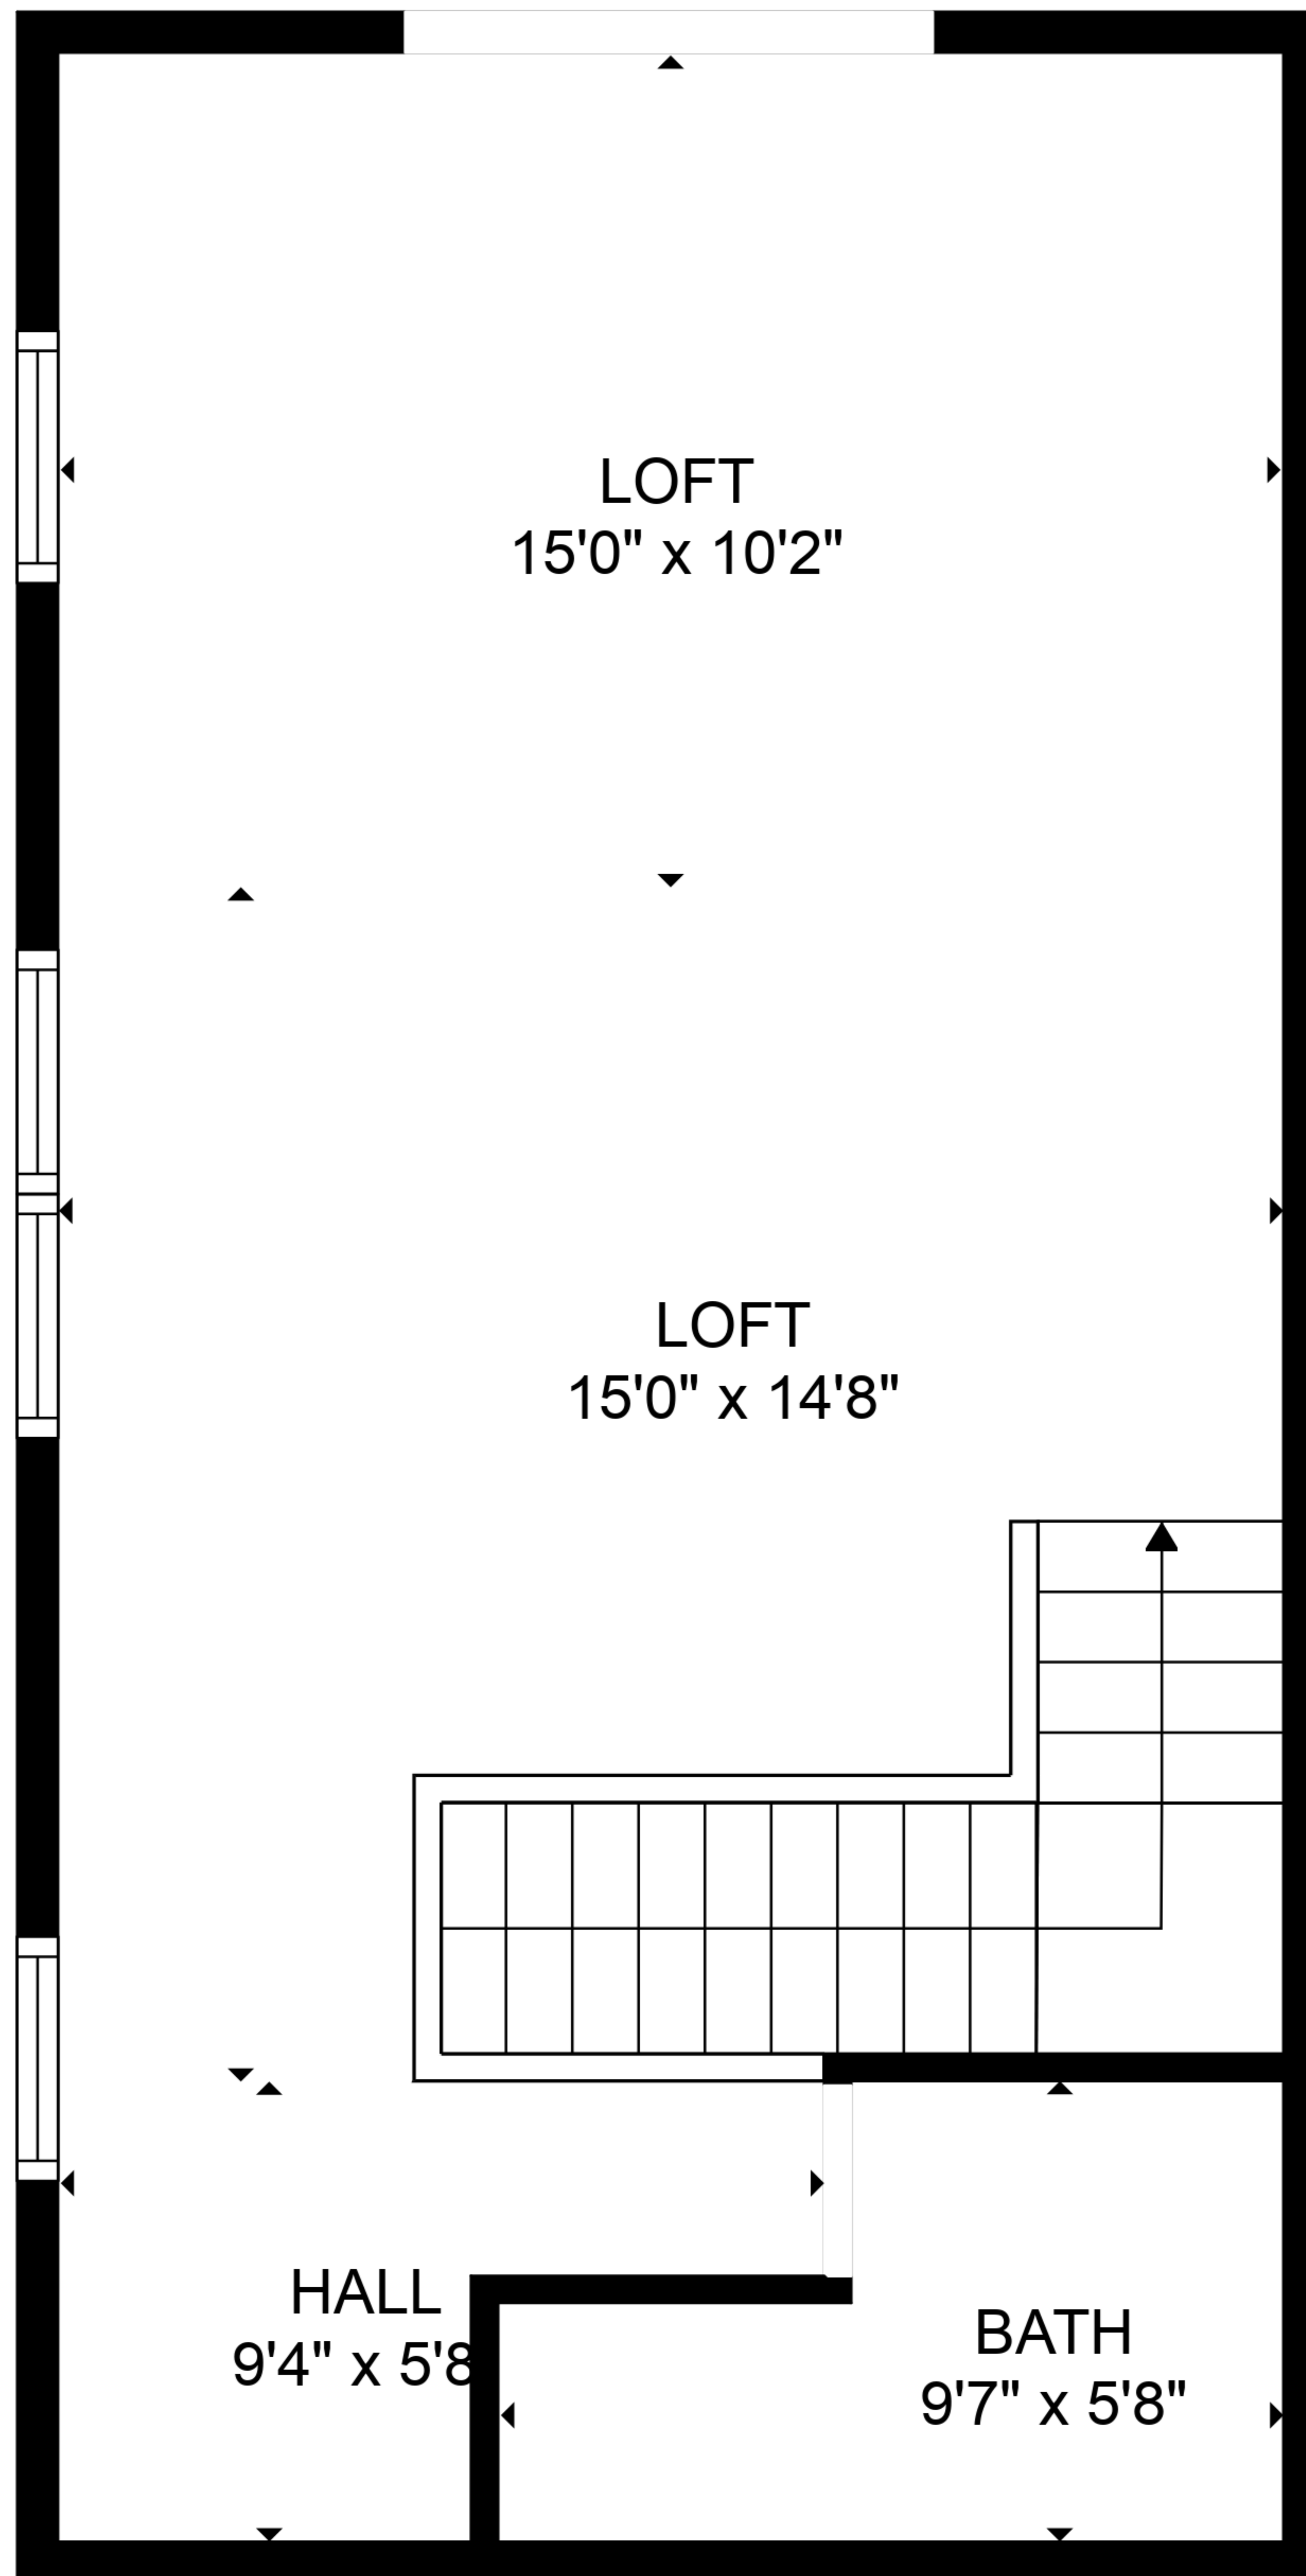

GARAGE
15'0" x 20'11"

FOYER
15'0" x 9'1"

TOTAL: 595 sq. ft
FLOOR 1: 136 sq. ft, FLOOR 2: 459 sq. ft
EXCLUDED AREAS: GARAGE: 315 sq. ft

SIZES AND DIMENSIONS ARE ESTIMATED

FLOOR 1

FLOOR 2