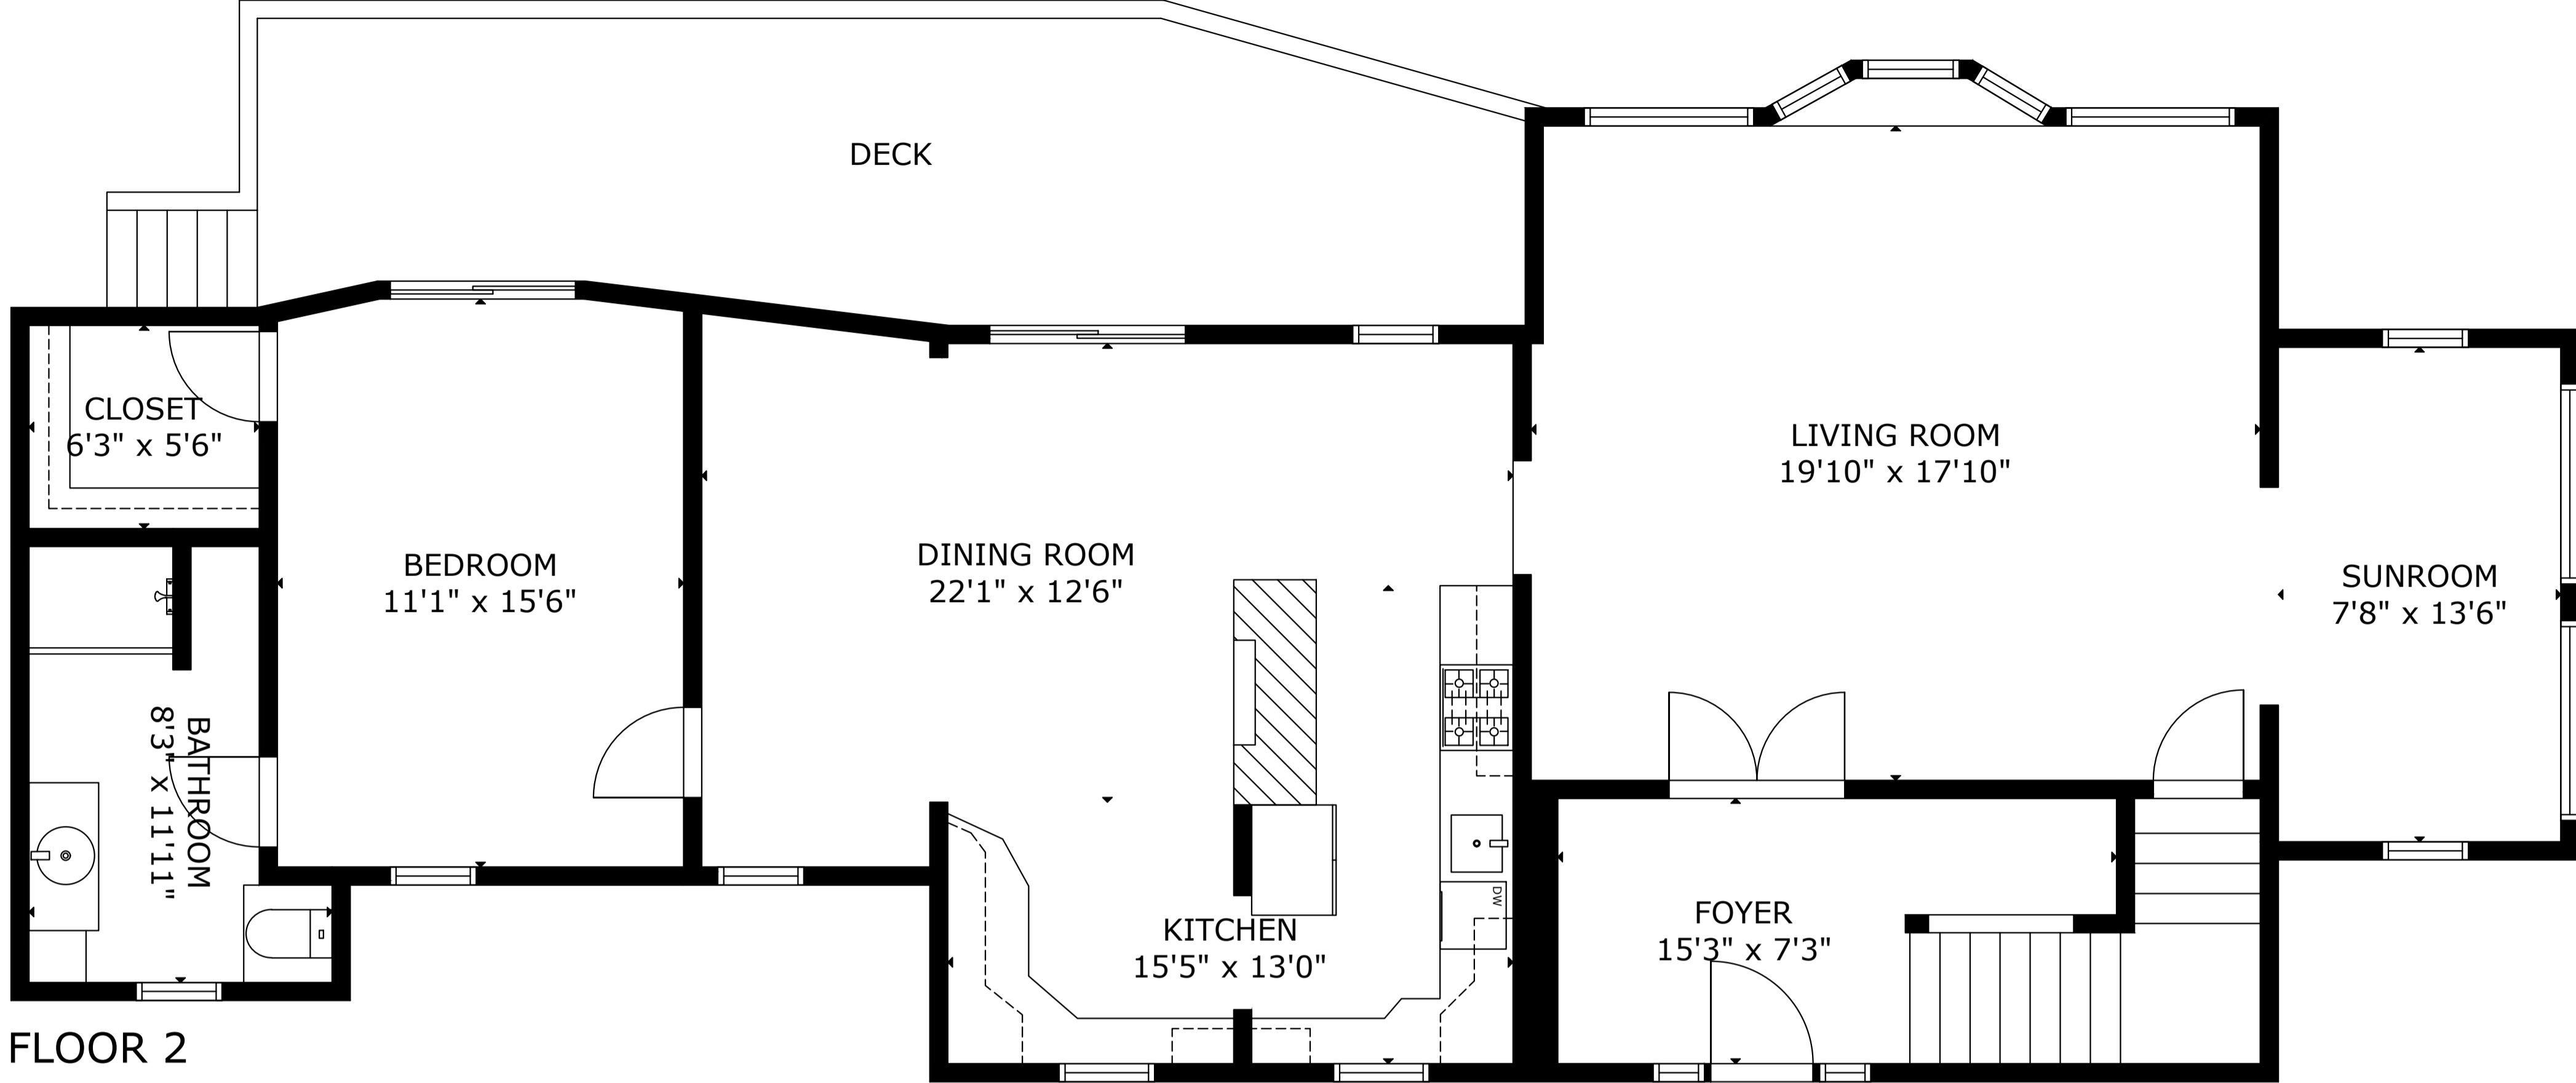

107 Wimbledon Drive, Yarmouth

GROSS INTERNAL AREA
 TOTAL: 3,040 sq.ft
 FLOOR 1: 889 sq.ft, FLOOR 2: 1,337 sq.ft, FLOOR 3: 814 sq.ft
 SIZE AND DIMENSIONS ARE APPROXIMATE, ACTUAL MAY VARY