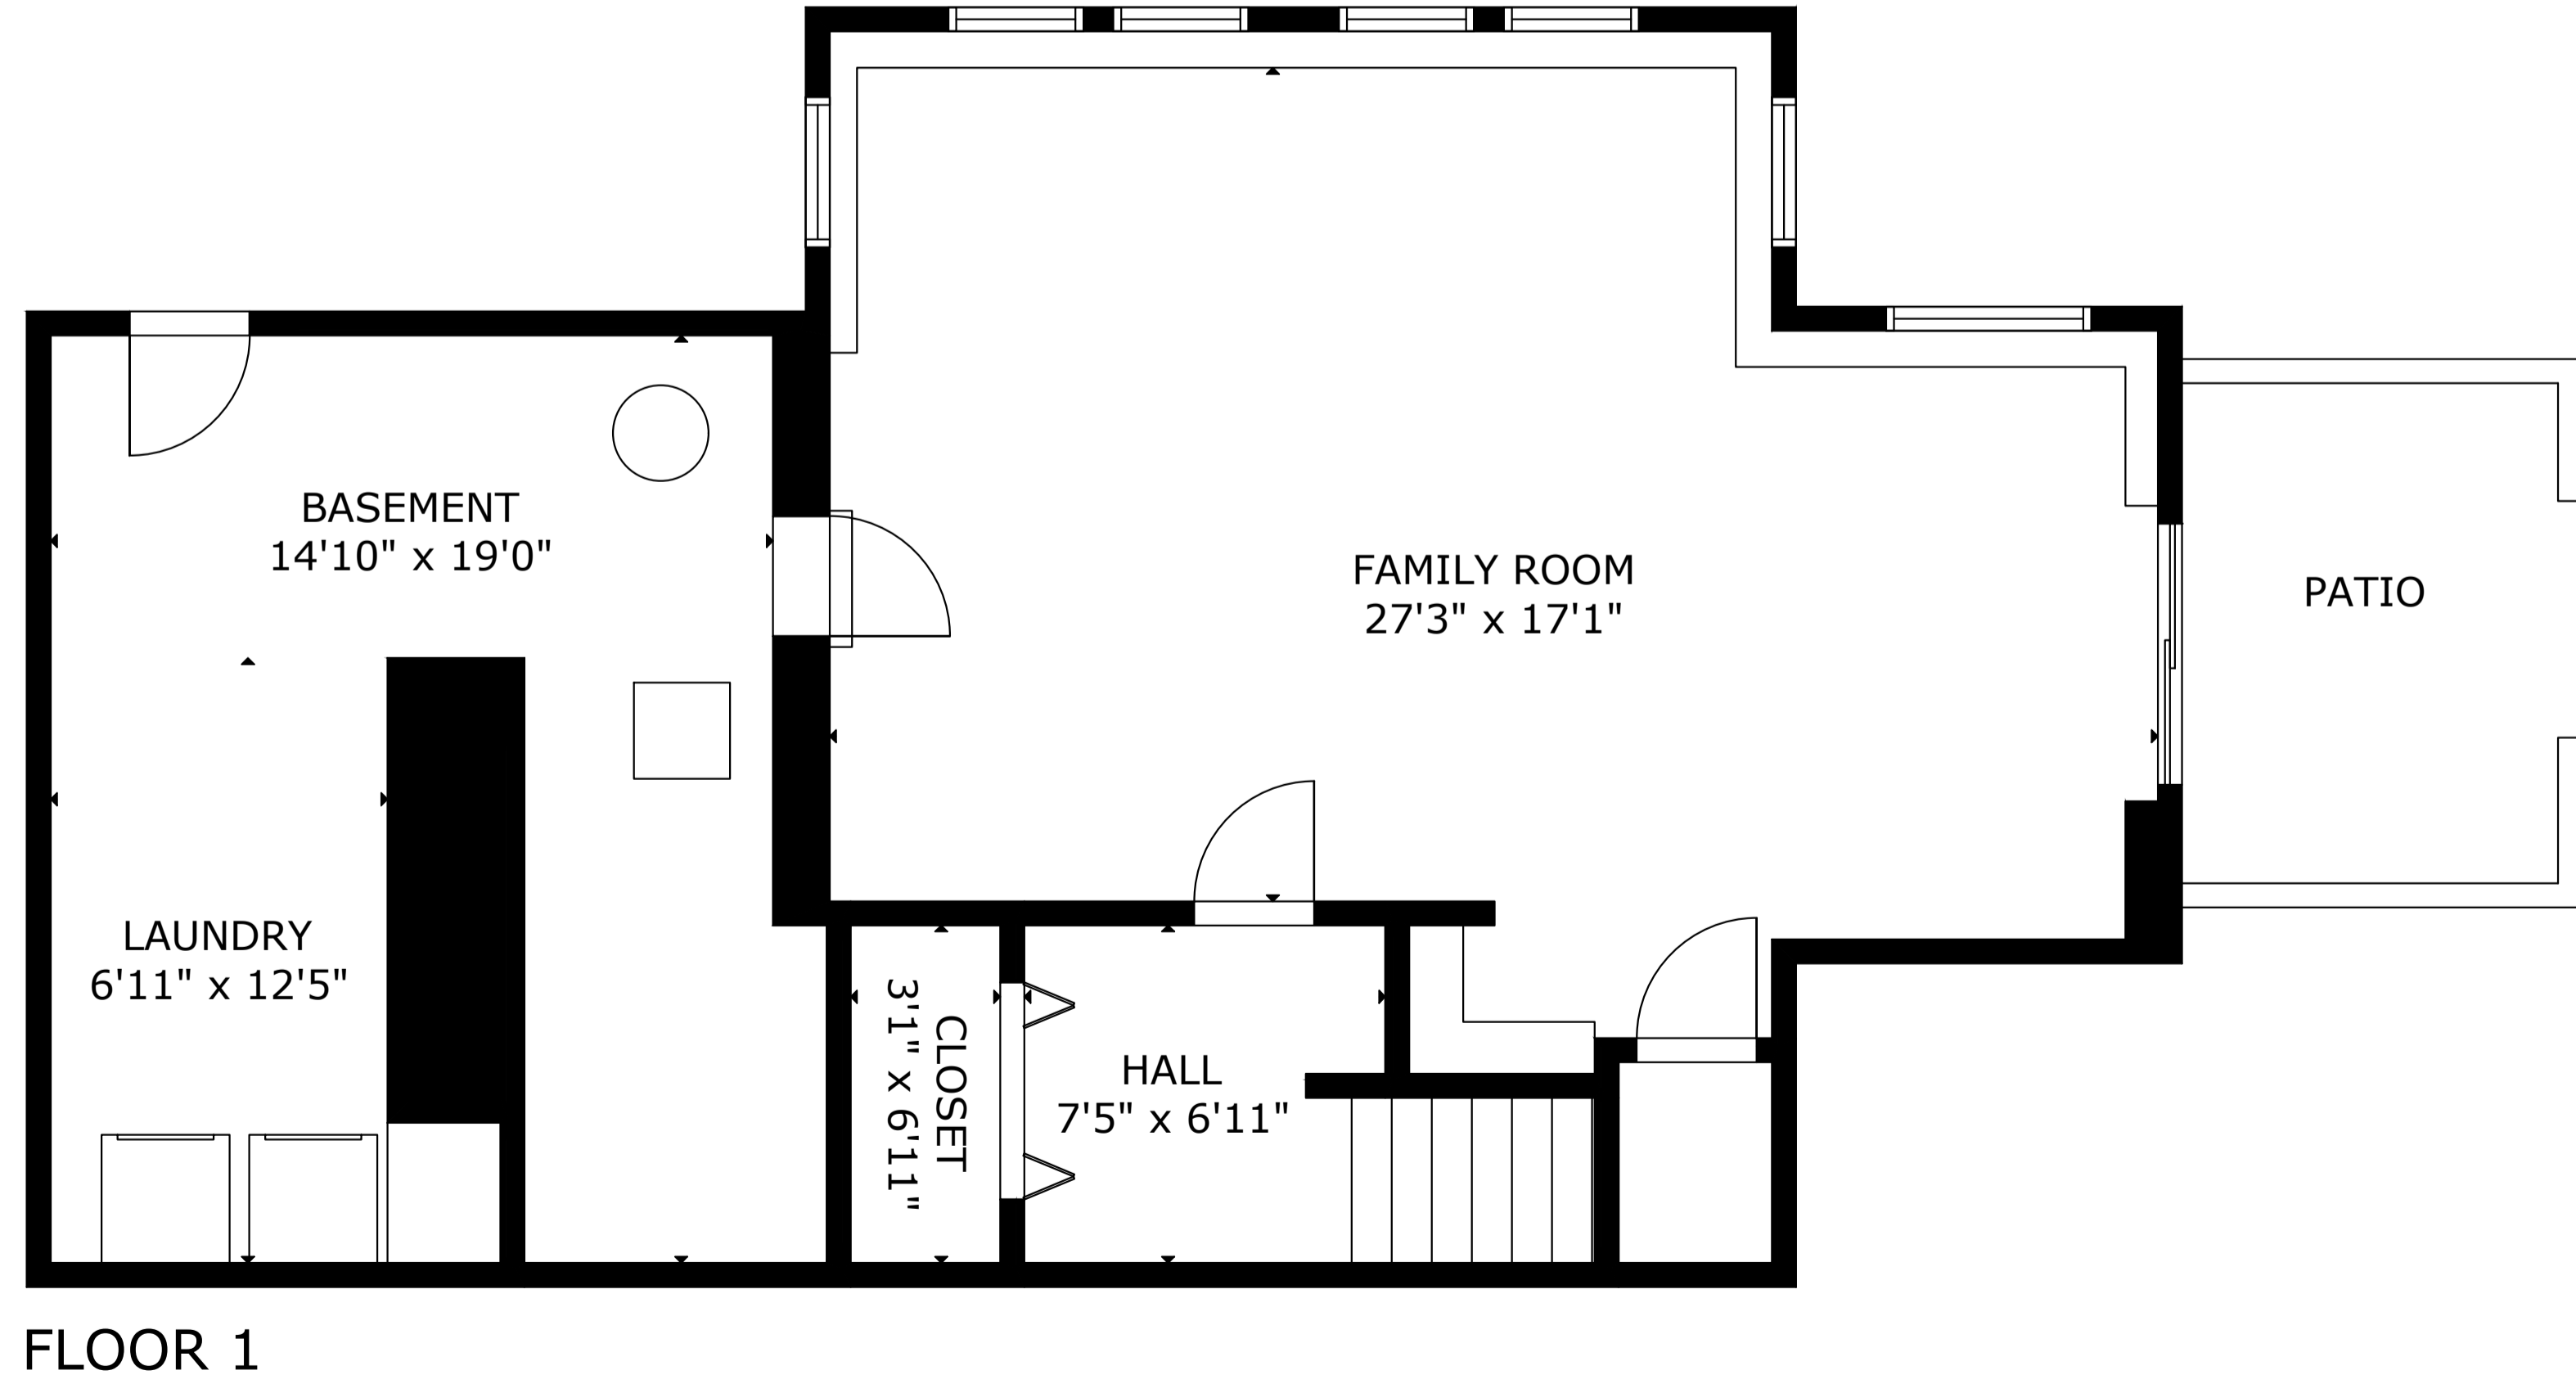

107 Wimbledon Drive, Yarmouth

GROSS INTERNAL AREA
 TOTAL: 3,040 sq.ft
 FLOOR 1: 889 sq.ft, FLOOR 2: 1,337 sq.ft, FLOOR 3: 814 sq.ft
 SIZE AND DIMENSIONS ARE APPROXIMATE, ACTUAL MAY VARY