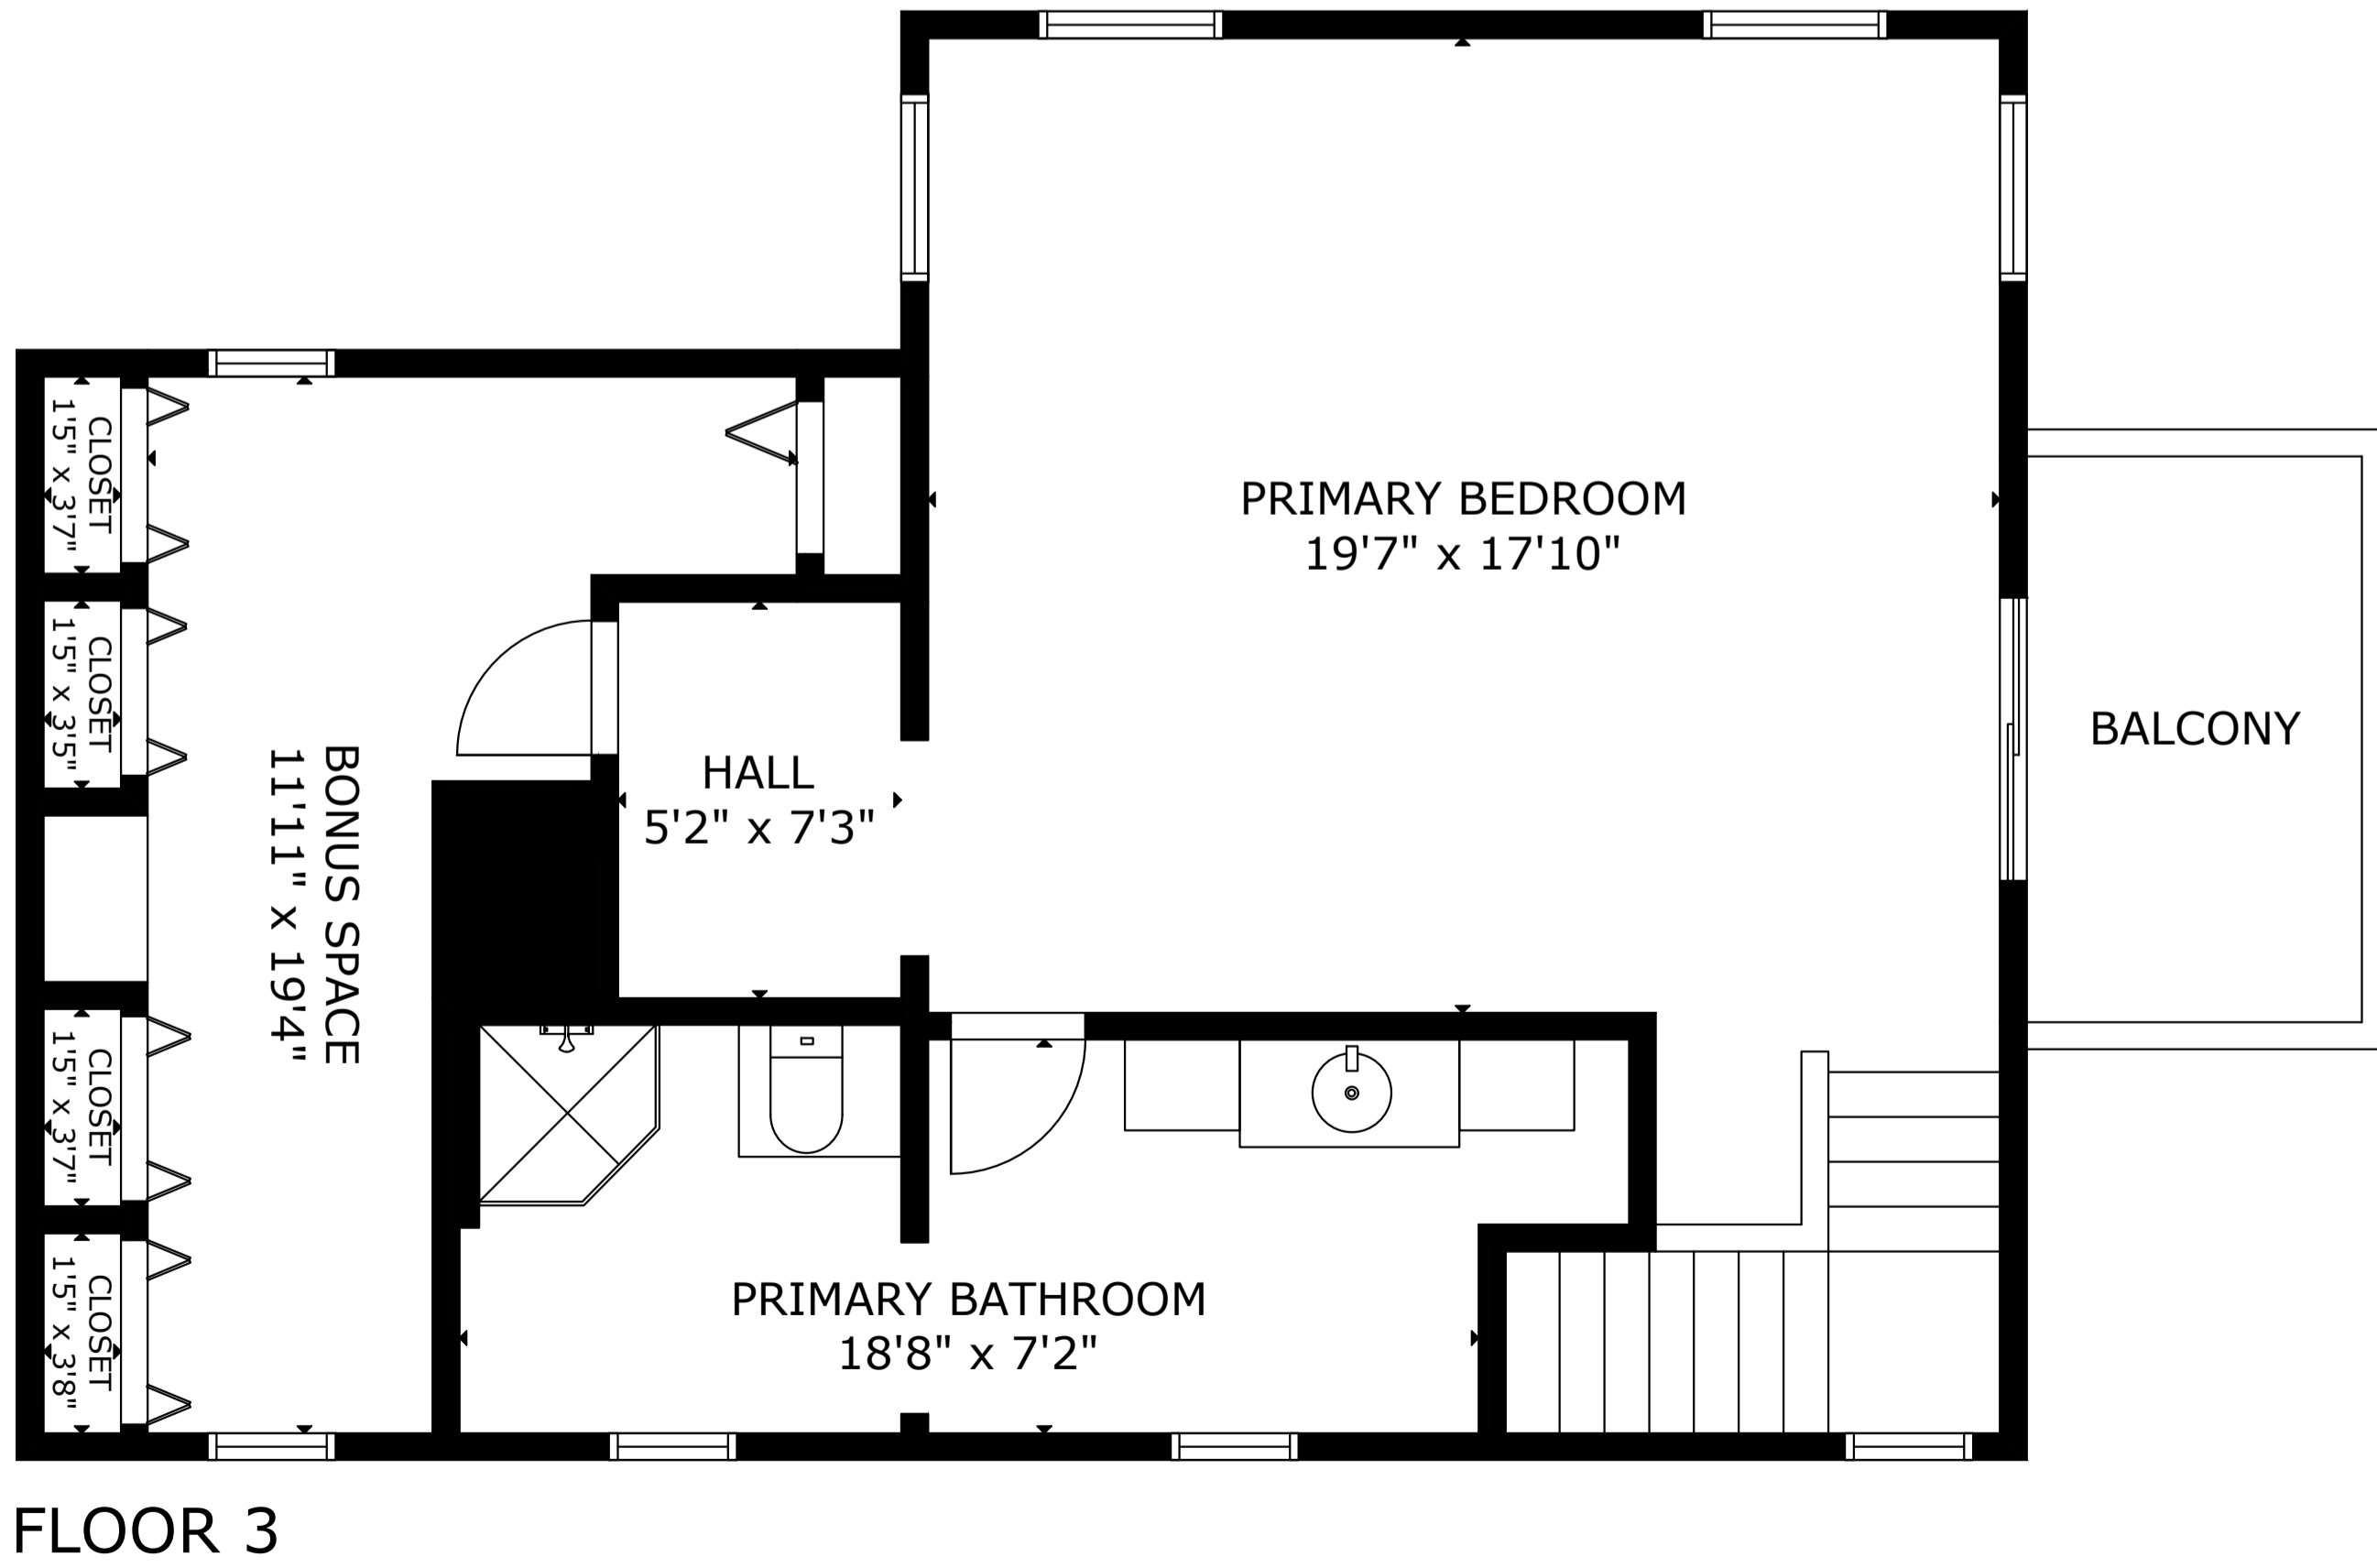

107 Wimbledon Drive, Yarmouth

GROSS INTERNAL AREA
 TOTAL: 3,040 sq.ft
 FLOOR 1: 889 sq.ft, FLOOR 2: 1,337 sq.ft, FLOOR 3: 814 sq.ft
 SIZE AND DIMENSIONS ARE APPROXIMATE, ACTUAL MAY VARY