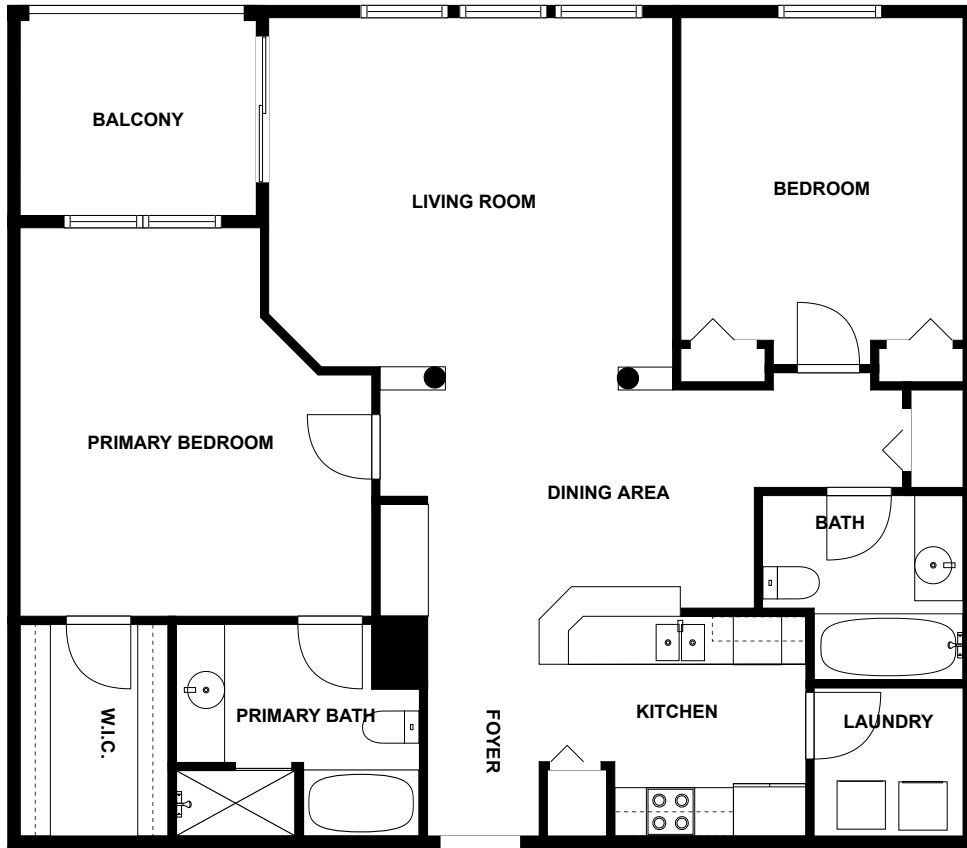

Home report

Concordia Lake Circle 1813
2007
Cape Coral

Highlights

1 Kitchen

1 Living room

2 Bedroom

2 Bath

12 Doors

Subway, 0.2 mi

Express Transportation Srl,
2.4 mi

Floor plan

fvm

SIZES AND DIMENSIONS ARE APPROXIMATE, ACTUAL MAY VARY.

Appendix 1: Data sheet

Utility - 1	Utility - Laundry - 1	Closet - 1
Closet - WalkIn - 1	Bath - 2	Bath - Master - 1
Bedroom - 2	Bedroom - Master - 1	LivingRoom - 1
Dining - 1	Dining - Open - 1	Kitchen - 1
Entry - 1	Entry - Foyer - 1	Outdoor - 1
Outdoor - Balcony - 1		