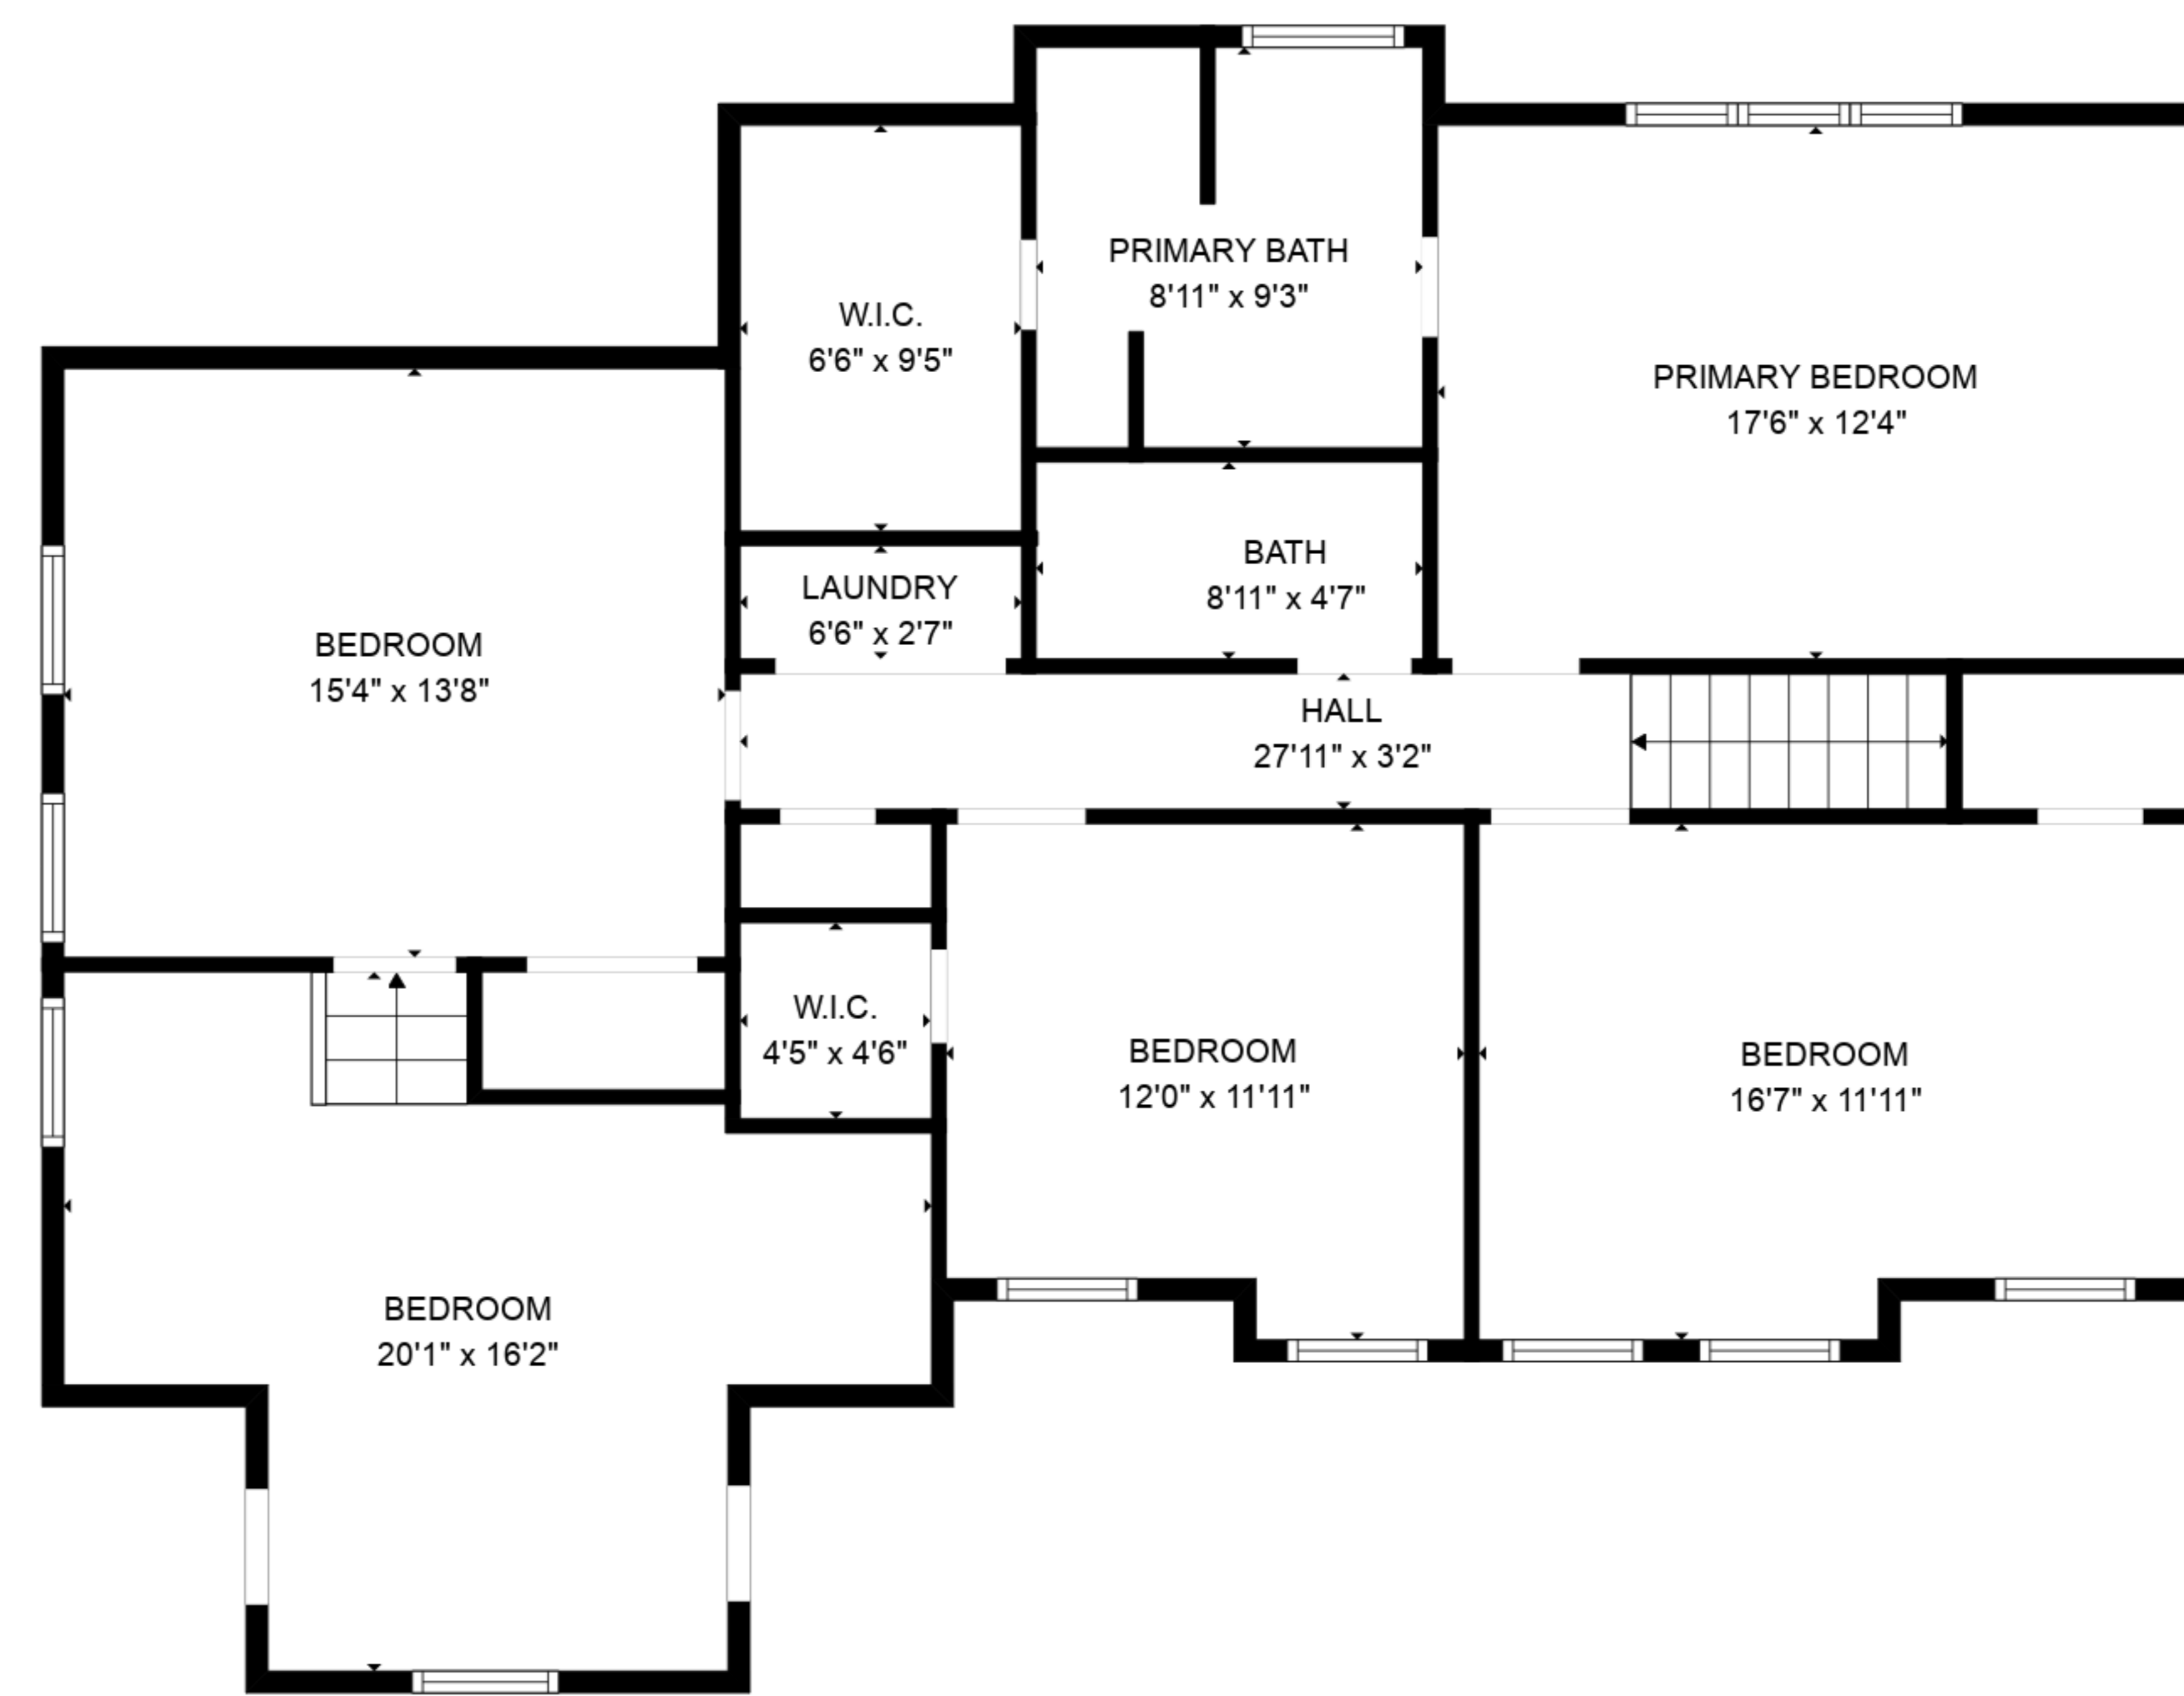

Total scanned area: 3257 sq. ft

SIZES AND DIMENSIONS ARE APPROXIMATE. ACTUAL MAY VARY.

Total scanned area: 3257 sq. ft

SIZES AND DIMENSIONS ARE APPROXIMATE. ACTUAL MAY VARY.

FLOOR 2

FLOOR 1

Total scanned area: 3257 sq. ft

SIZES AND DIMENSIONS ARE APPROXIMATE. ACTUAL MAY VARY.