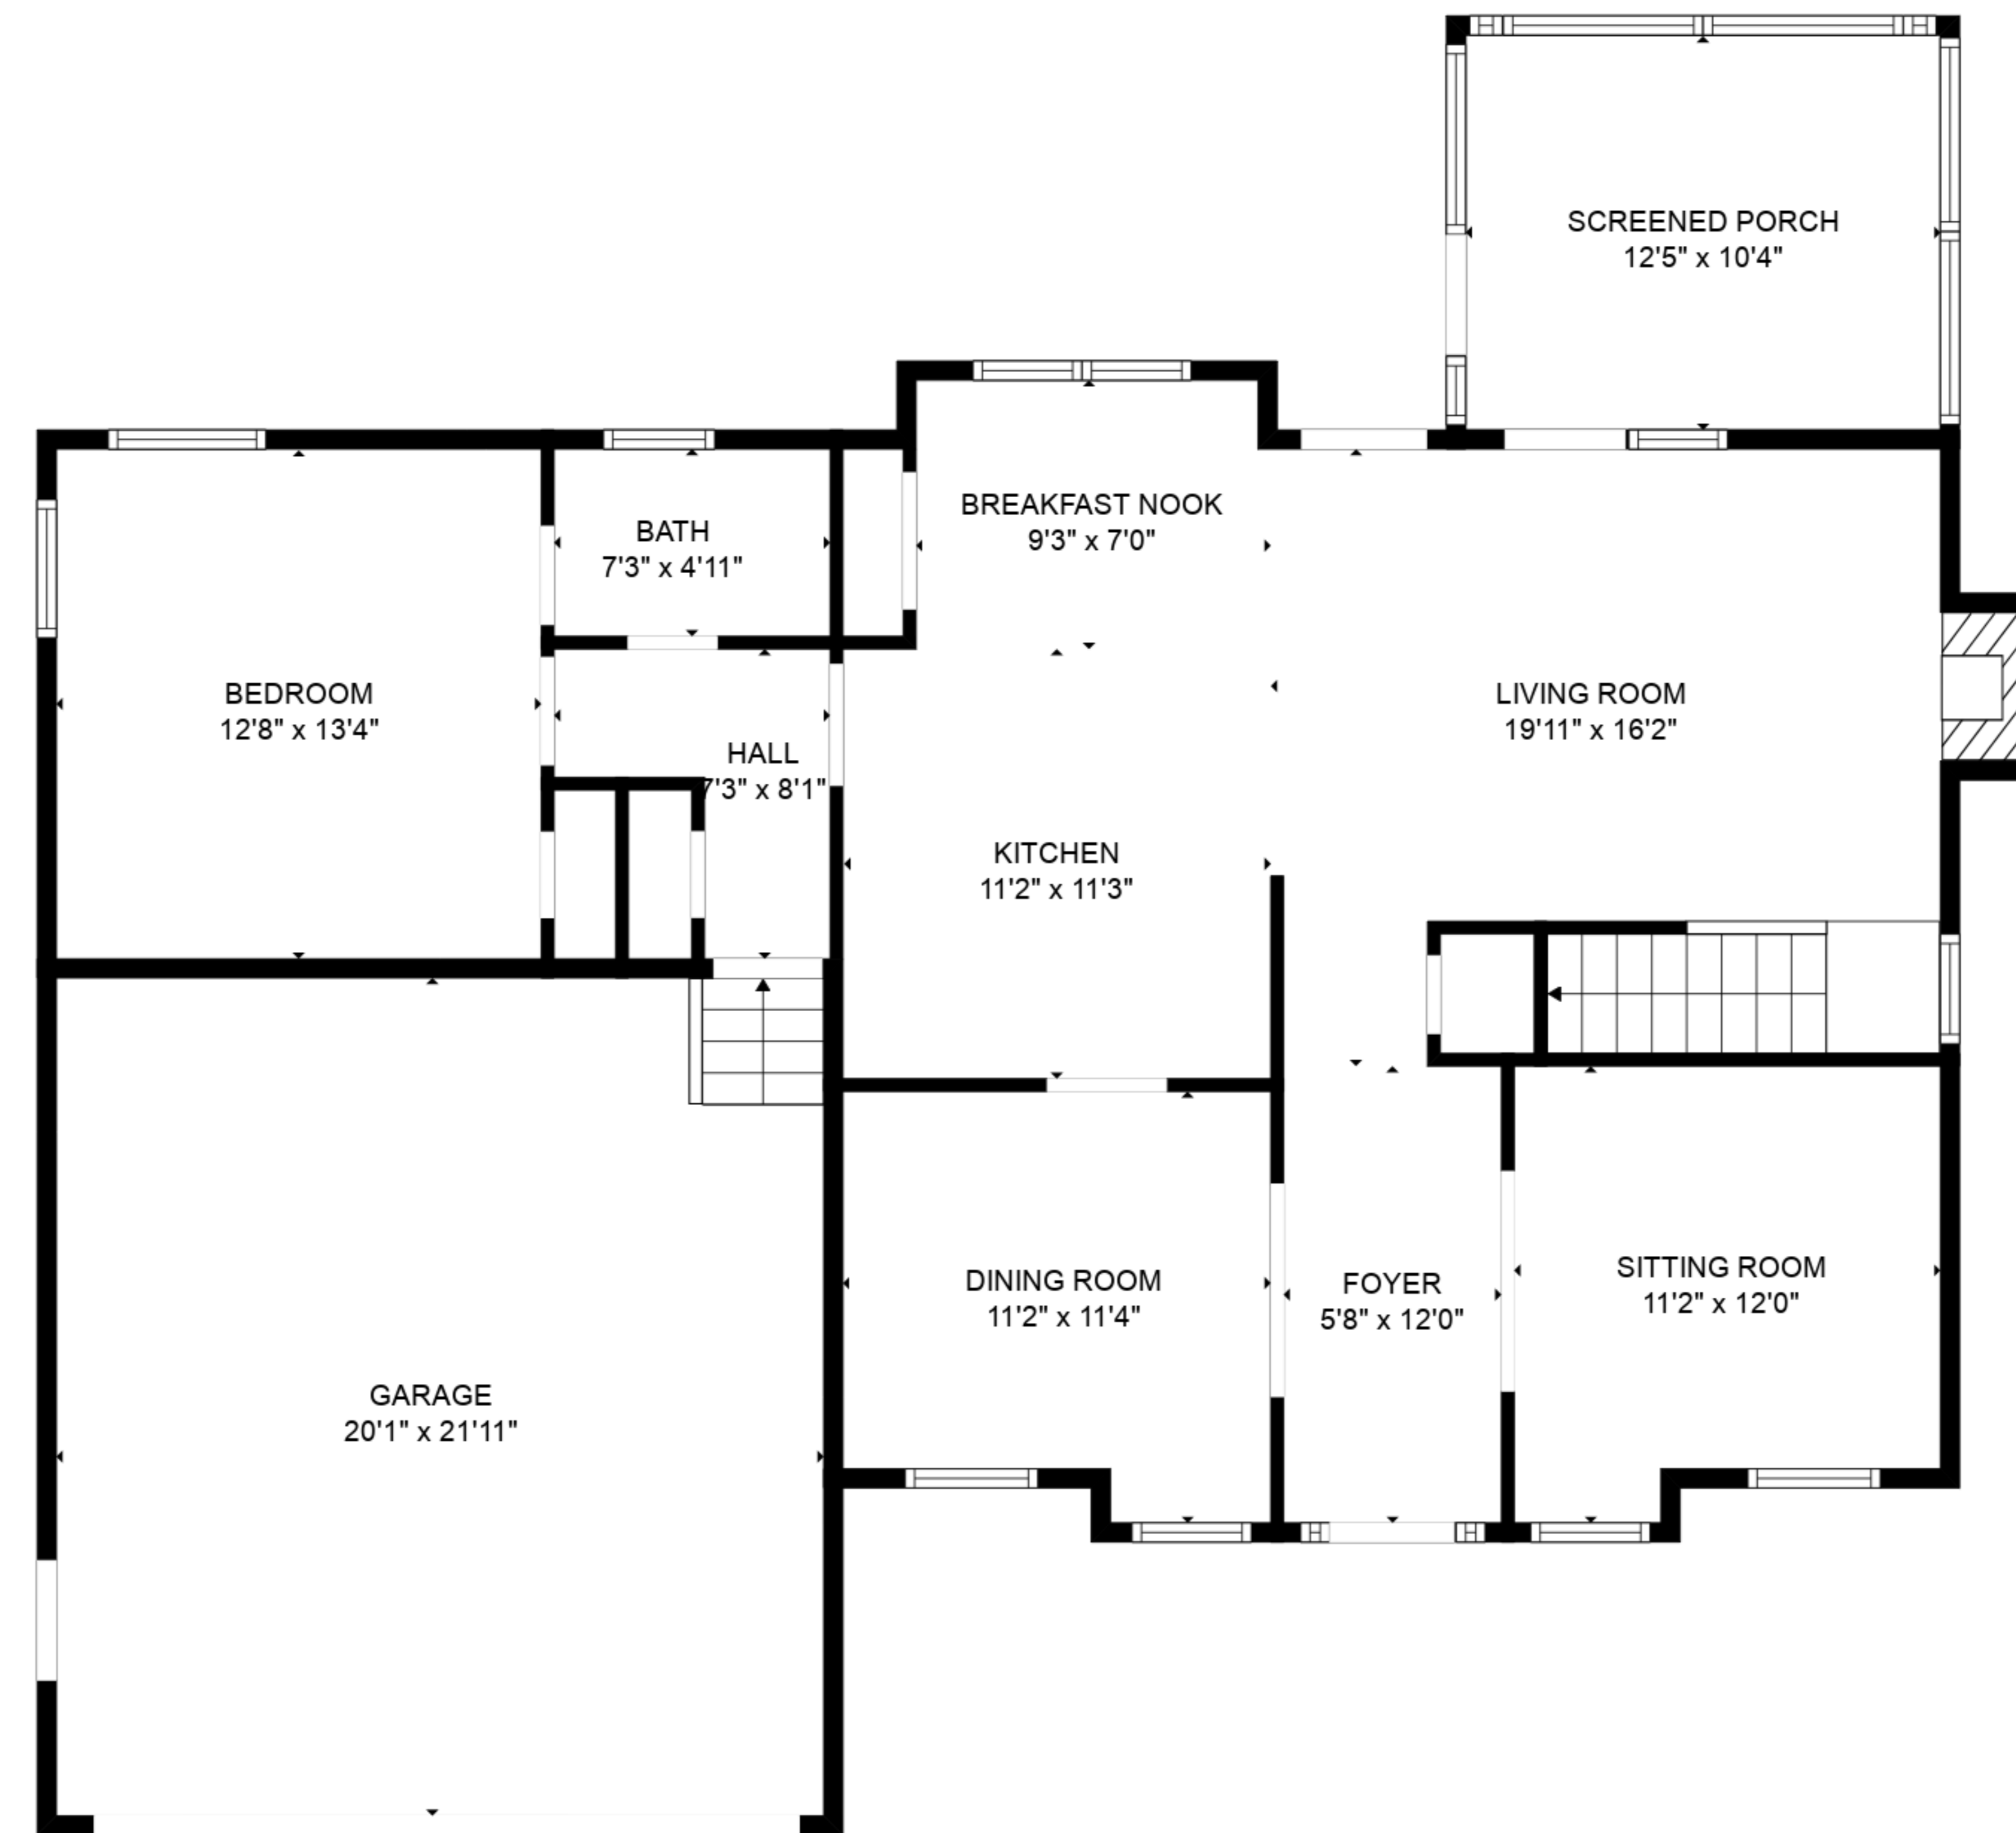

Total scanned area: 3257 sq. ft

SIZES AND DIMENSIONS ARE APPROXIMATE. ACTUAL MAY VARY.

Total scanned area: 3257 sq. ft

SIZES AND DIMENSIONS ARE APPROXIMATE. ACTUAL MAY VARY.

FLOOR 2

FLOOR 1

Total scanned area: 3257 sq. ft

SIZES AND DIMENSIONS ARE APPROXIMATE. ACTUAL MAY VARY.