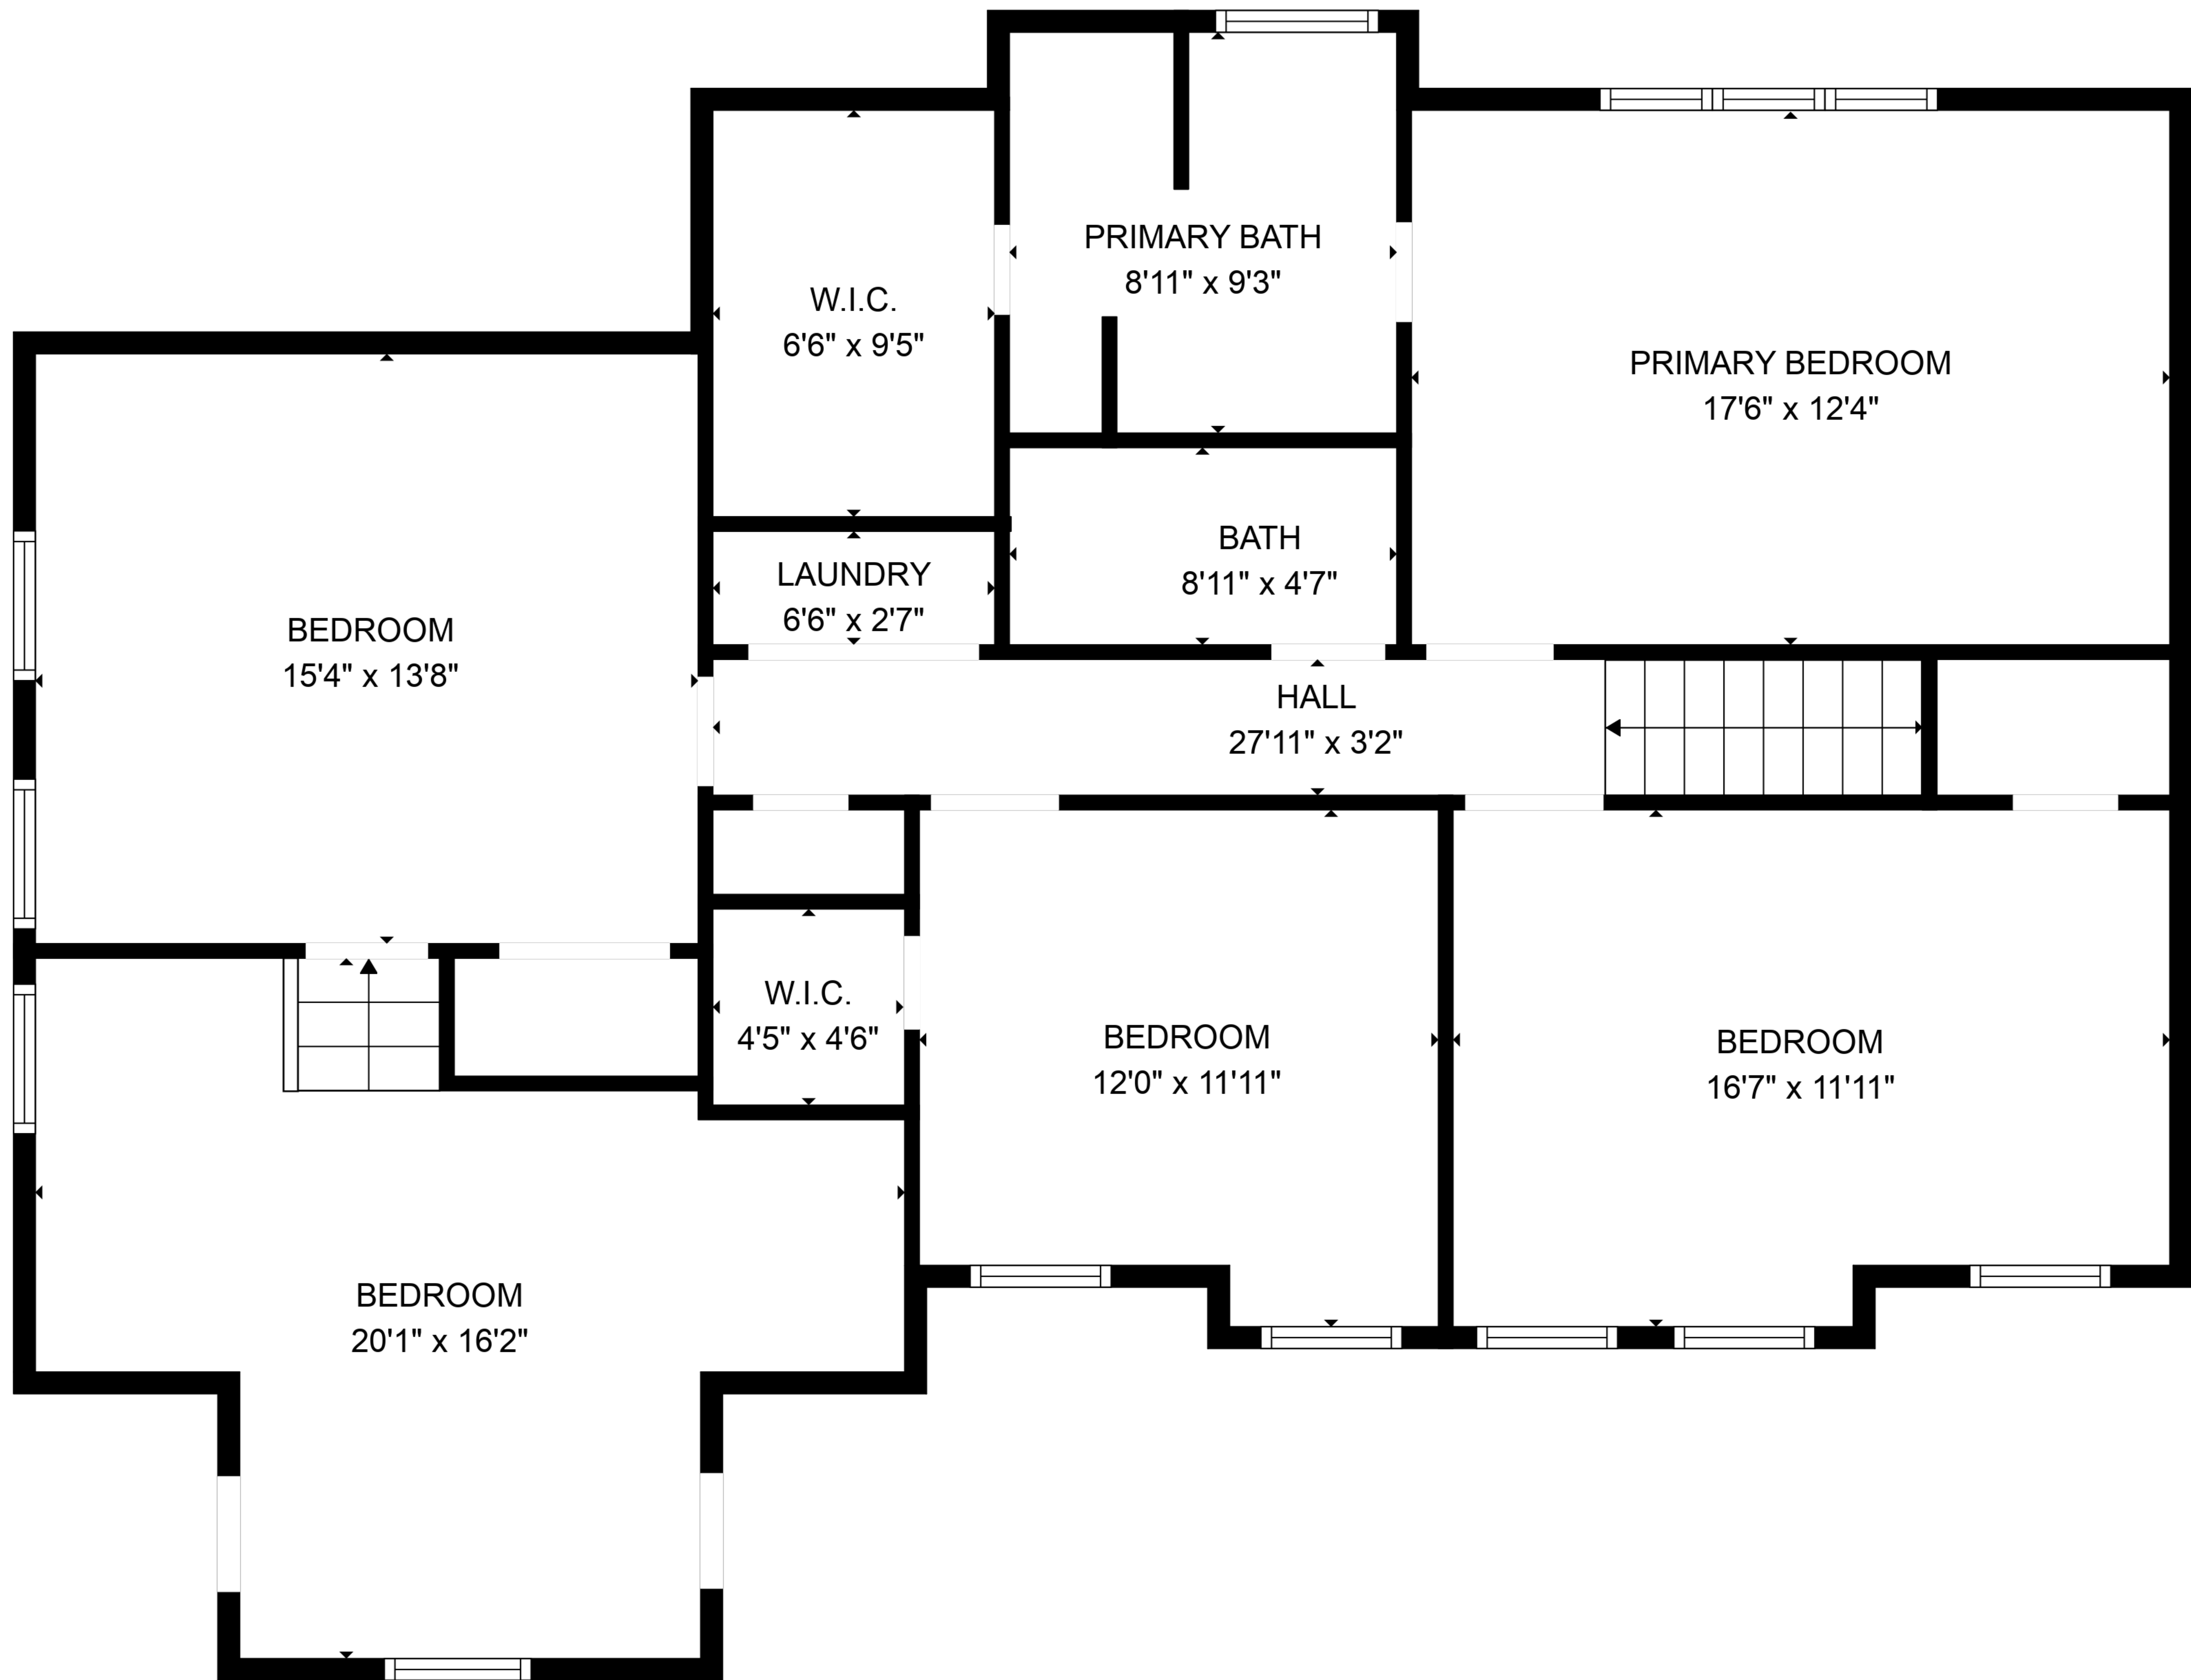

Total scanned area: 3257 sq. ft

SIZES AND DIMENSIONS ARE APPROXIMATE. ACTUAL MAY VARY.

Total scanned area: 3257 sq. ft

SIZES AND DIMENSIONS ARE APPROXIMATE. ACTUAL MAY VARY.

FLOOR 2

FLOOR 1

Total scanned area: 3257 sq. ft

SIZES AND DIMENSIONS ARE APPROXIMATE. ACTUAL MAY VARY.