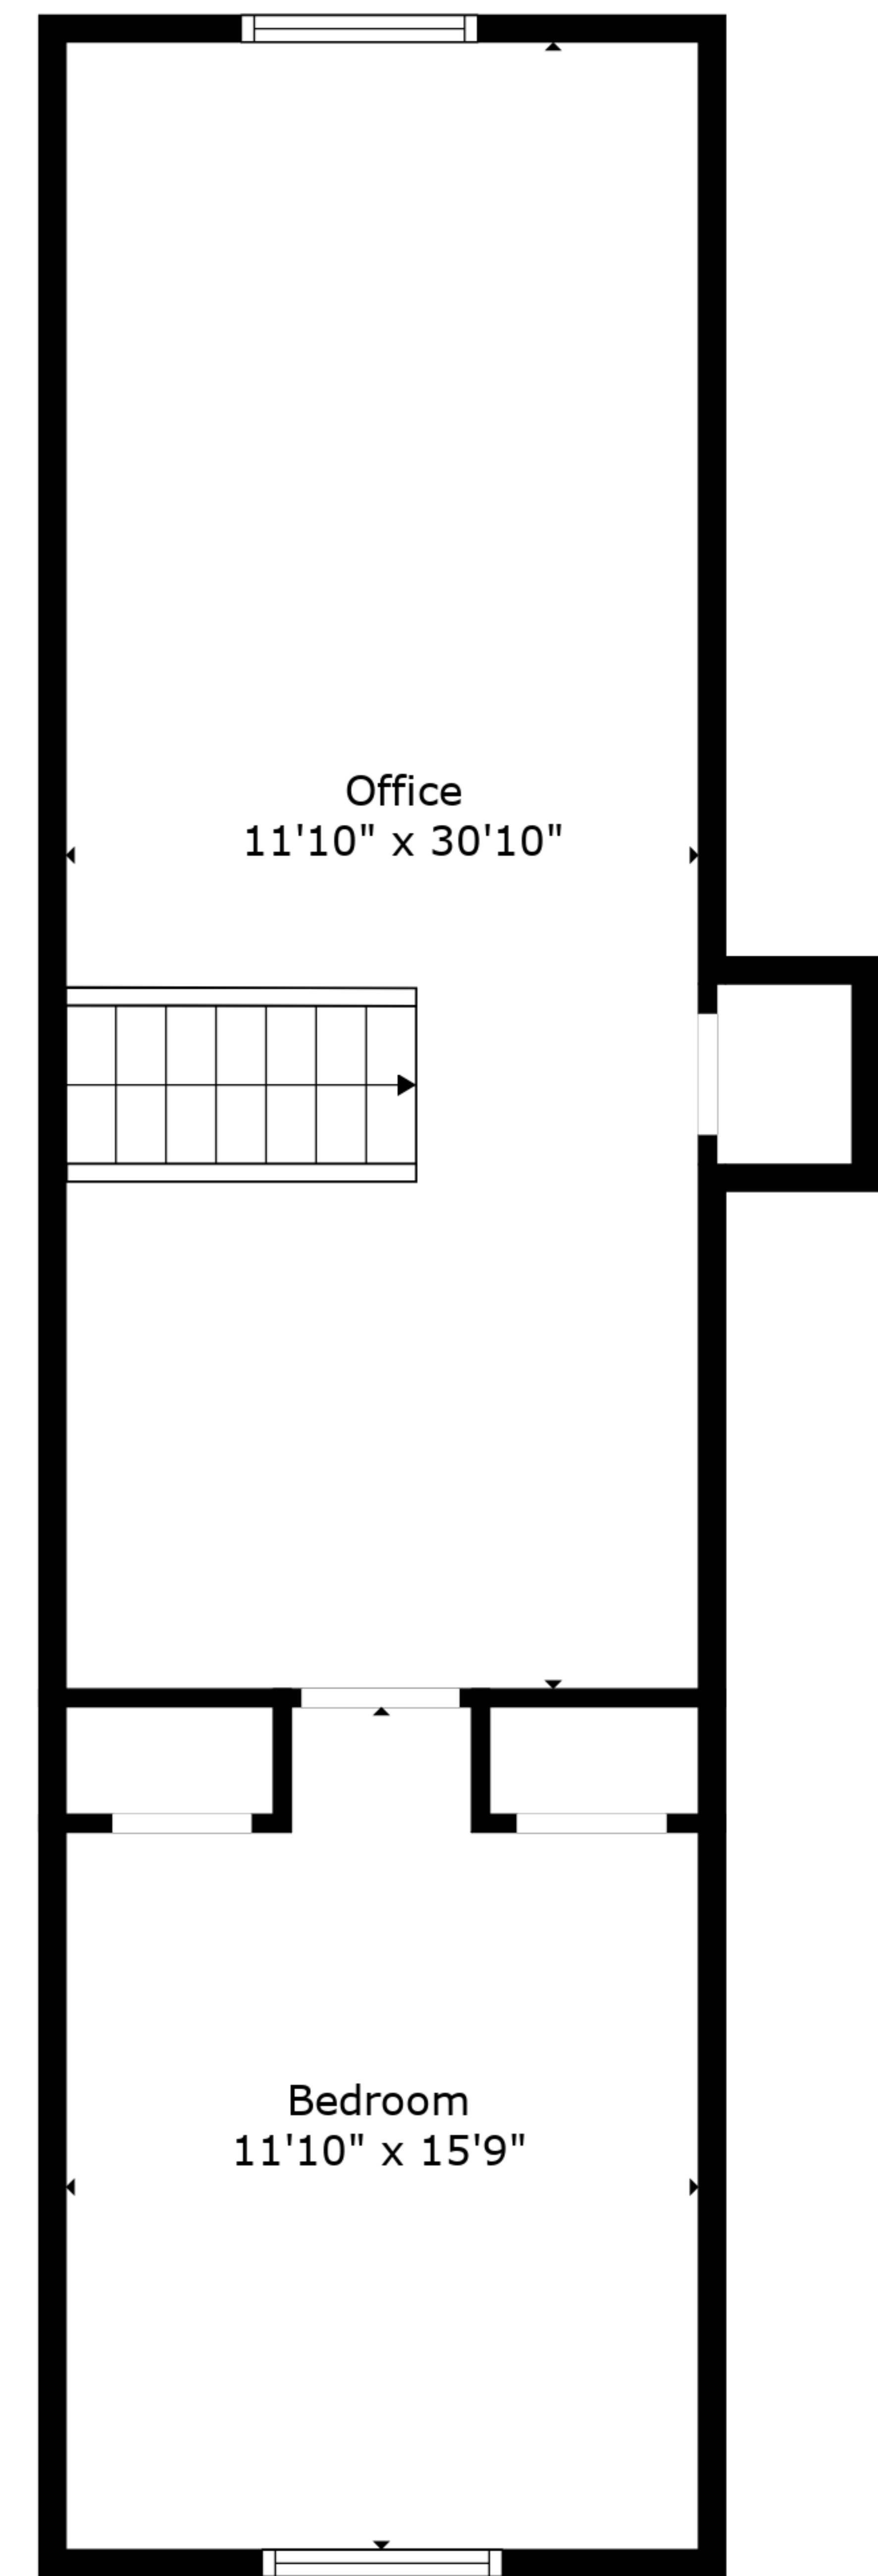

TOTAL: 2520 sq. ft
 FLOOR 1: 1958 sq. ft, FLOOR 2: 562 sq. ft
 EXCLUDED AREAS: GARAGE: 581 sq. ft, LOW CEILING: 5 sq. ft

Measurements Provided Are For Informational Purposes Only And May Not Be Accurate.

TOTAL: 2520 sq. ft

FLOOR 1: 1958 sq. ft, FLOOR 2: 562 sq. ft

EXCLUDED AREAS: GARAGE: 581 sq. ft, LOW CEILING: 5 sq. ft

Measurements Provided Are For Informational Purposes Only And May Not Be Accurate.

Floor 1

Floor 2

TOTAL: 2520 sq. ft
 FLOOR 1: 1958 sq. ft, FLOOR 2: 562 sq. ft
 EXCLUDED AREAS: GARAGE: 581 sq. ft, LOW CEILING: 5 sq. ft

Measurements Provided Are For Informational Purposes Only And May Not Be Accurate.