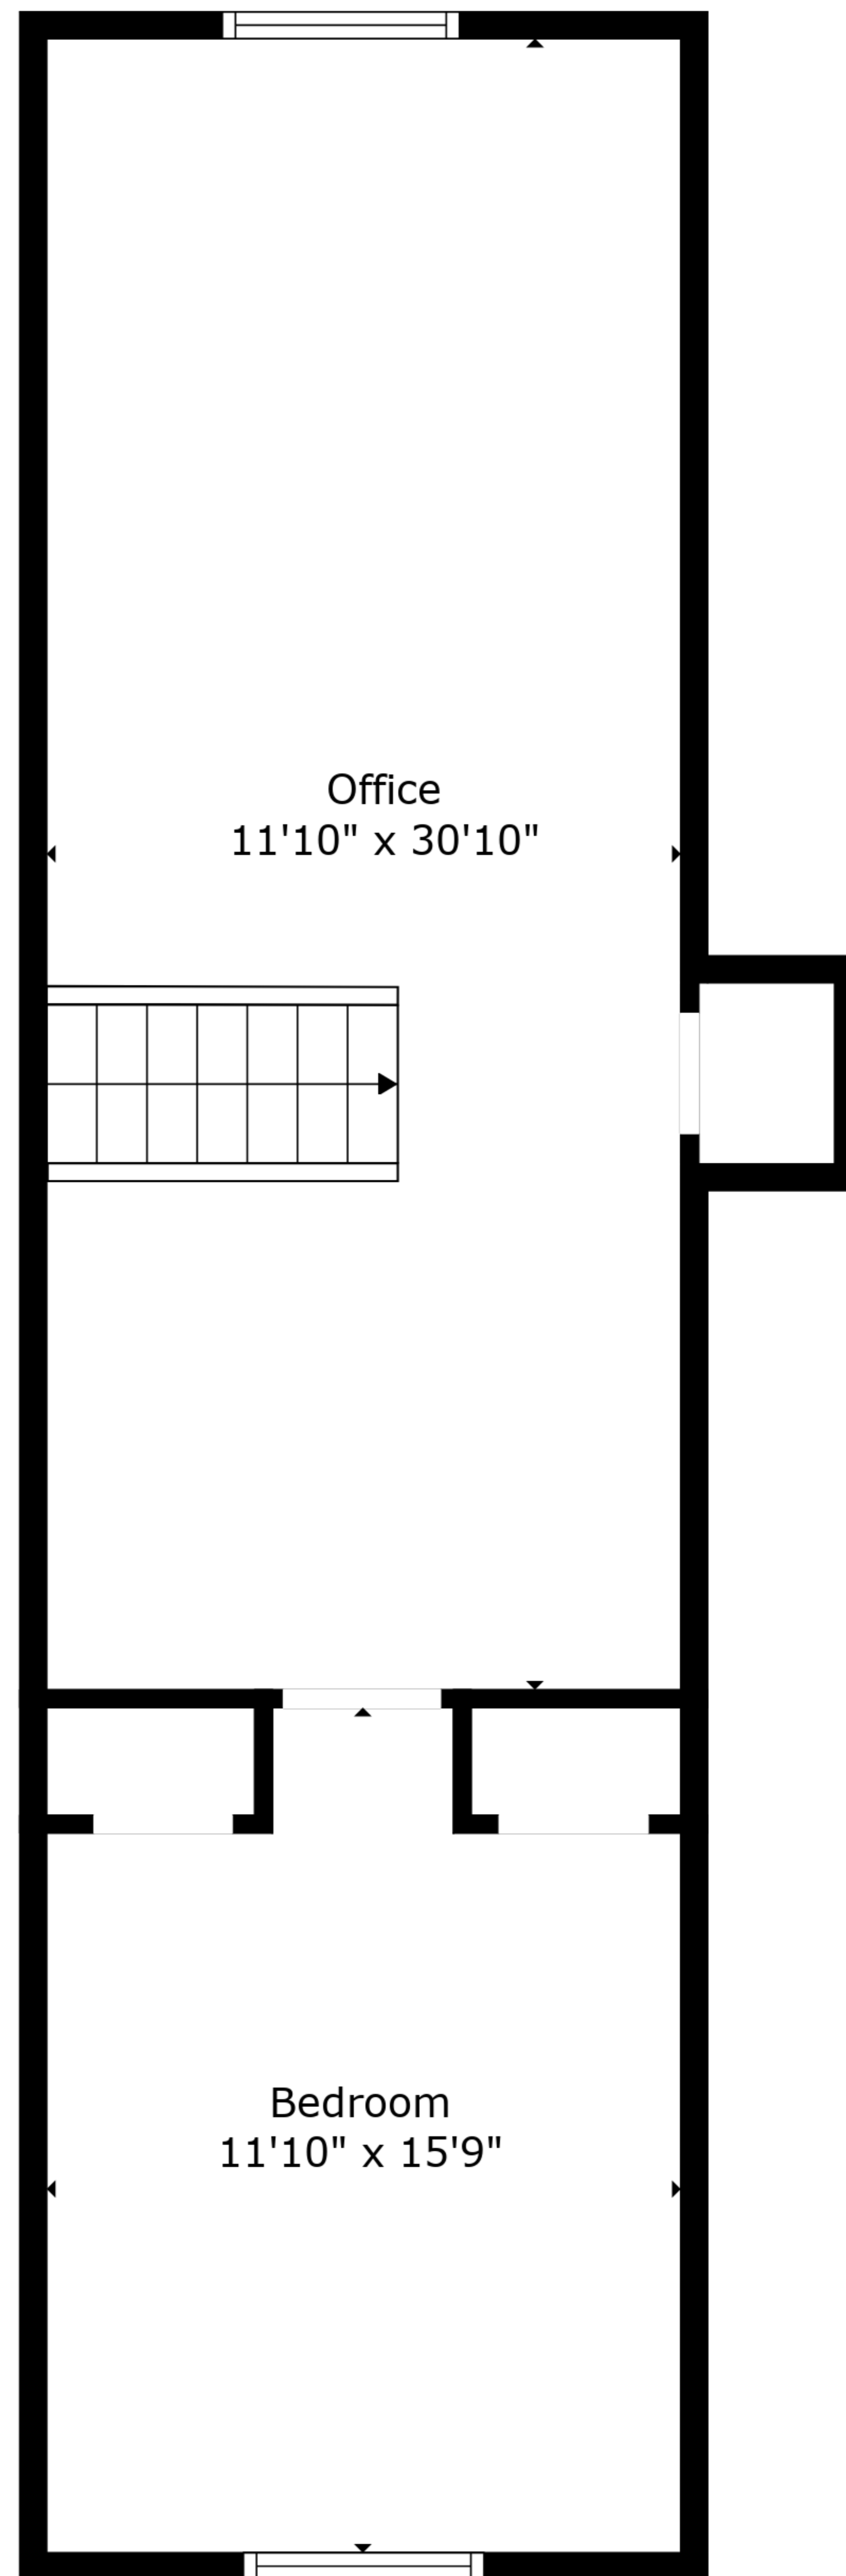

TOTAL: 2520 sq. ft
 FLOOR 1: 1958 sq. ft, FLOOR 2: 562 sq. ft
 EXCLUDED AREAS: GARAGE: 581 sq. ft, LOW CEILING: 5 sq. ft

Measurements Provided Are For Informational Purposes Only And May Not Be Accurate.

TOTAL: 2520 sq. ft

FLOOR 1: 1958 sq. ft, FLOOR 2: 562 sq. ft

EXCLUDED AREAS: GARAGE: 581 sq. ft, LOW CEILING: 5 sq. ft

Measurements Provided Are For Informational Purposes Only And May Not Be Accurate.

Floor 1

Floor 2

TOTAL: 2520 sq. ft
 FLOOR 1: 1958 sq. ft, FLOOR 2: 562 sq. ft
 EXCLUDED AREAS: GARAGE: 581 sq. ft, LOW CEILING: 5 sq. ft

Measurements Provided Are For Informational Purposes Only And May Not Be Accurate.