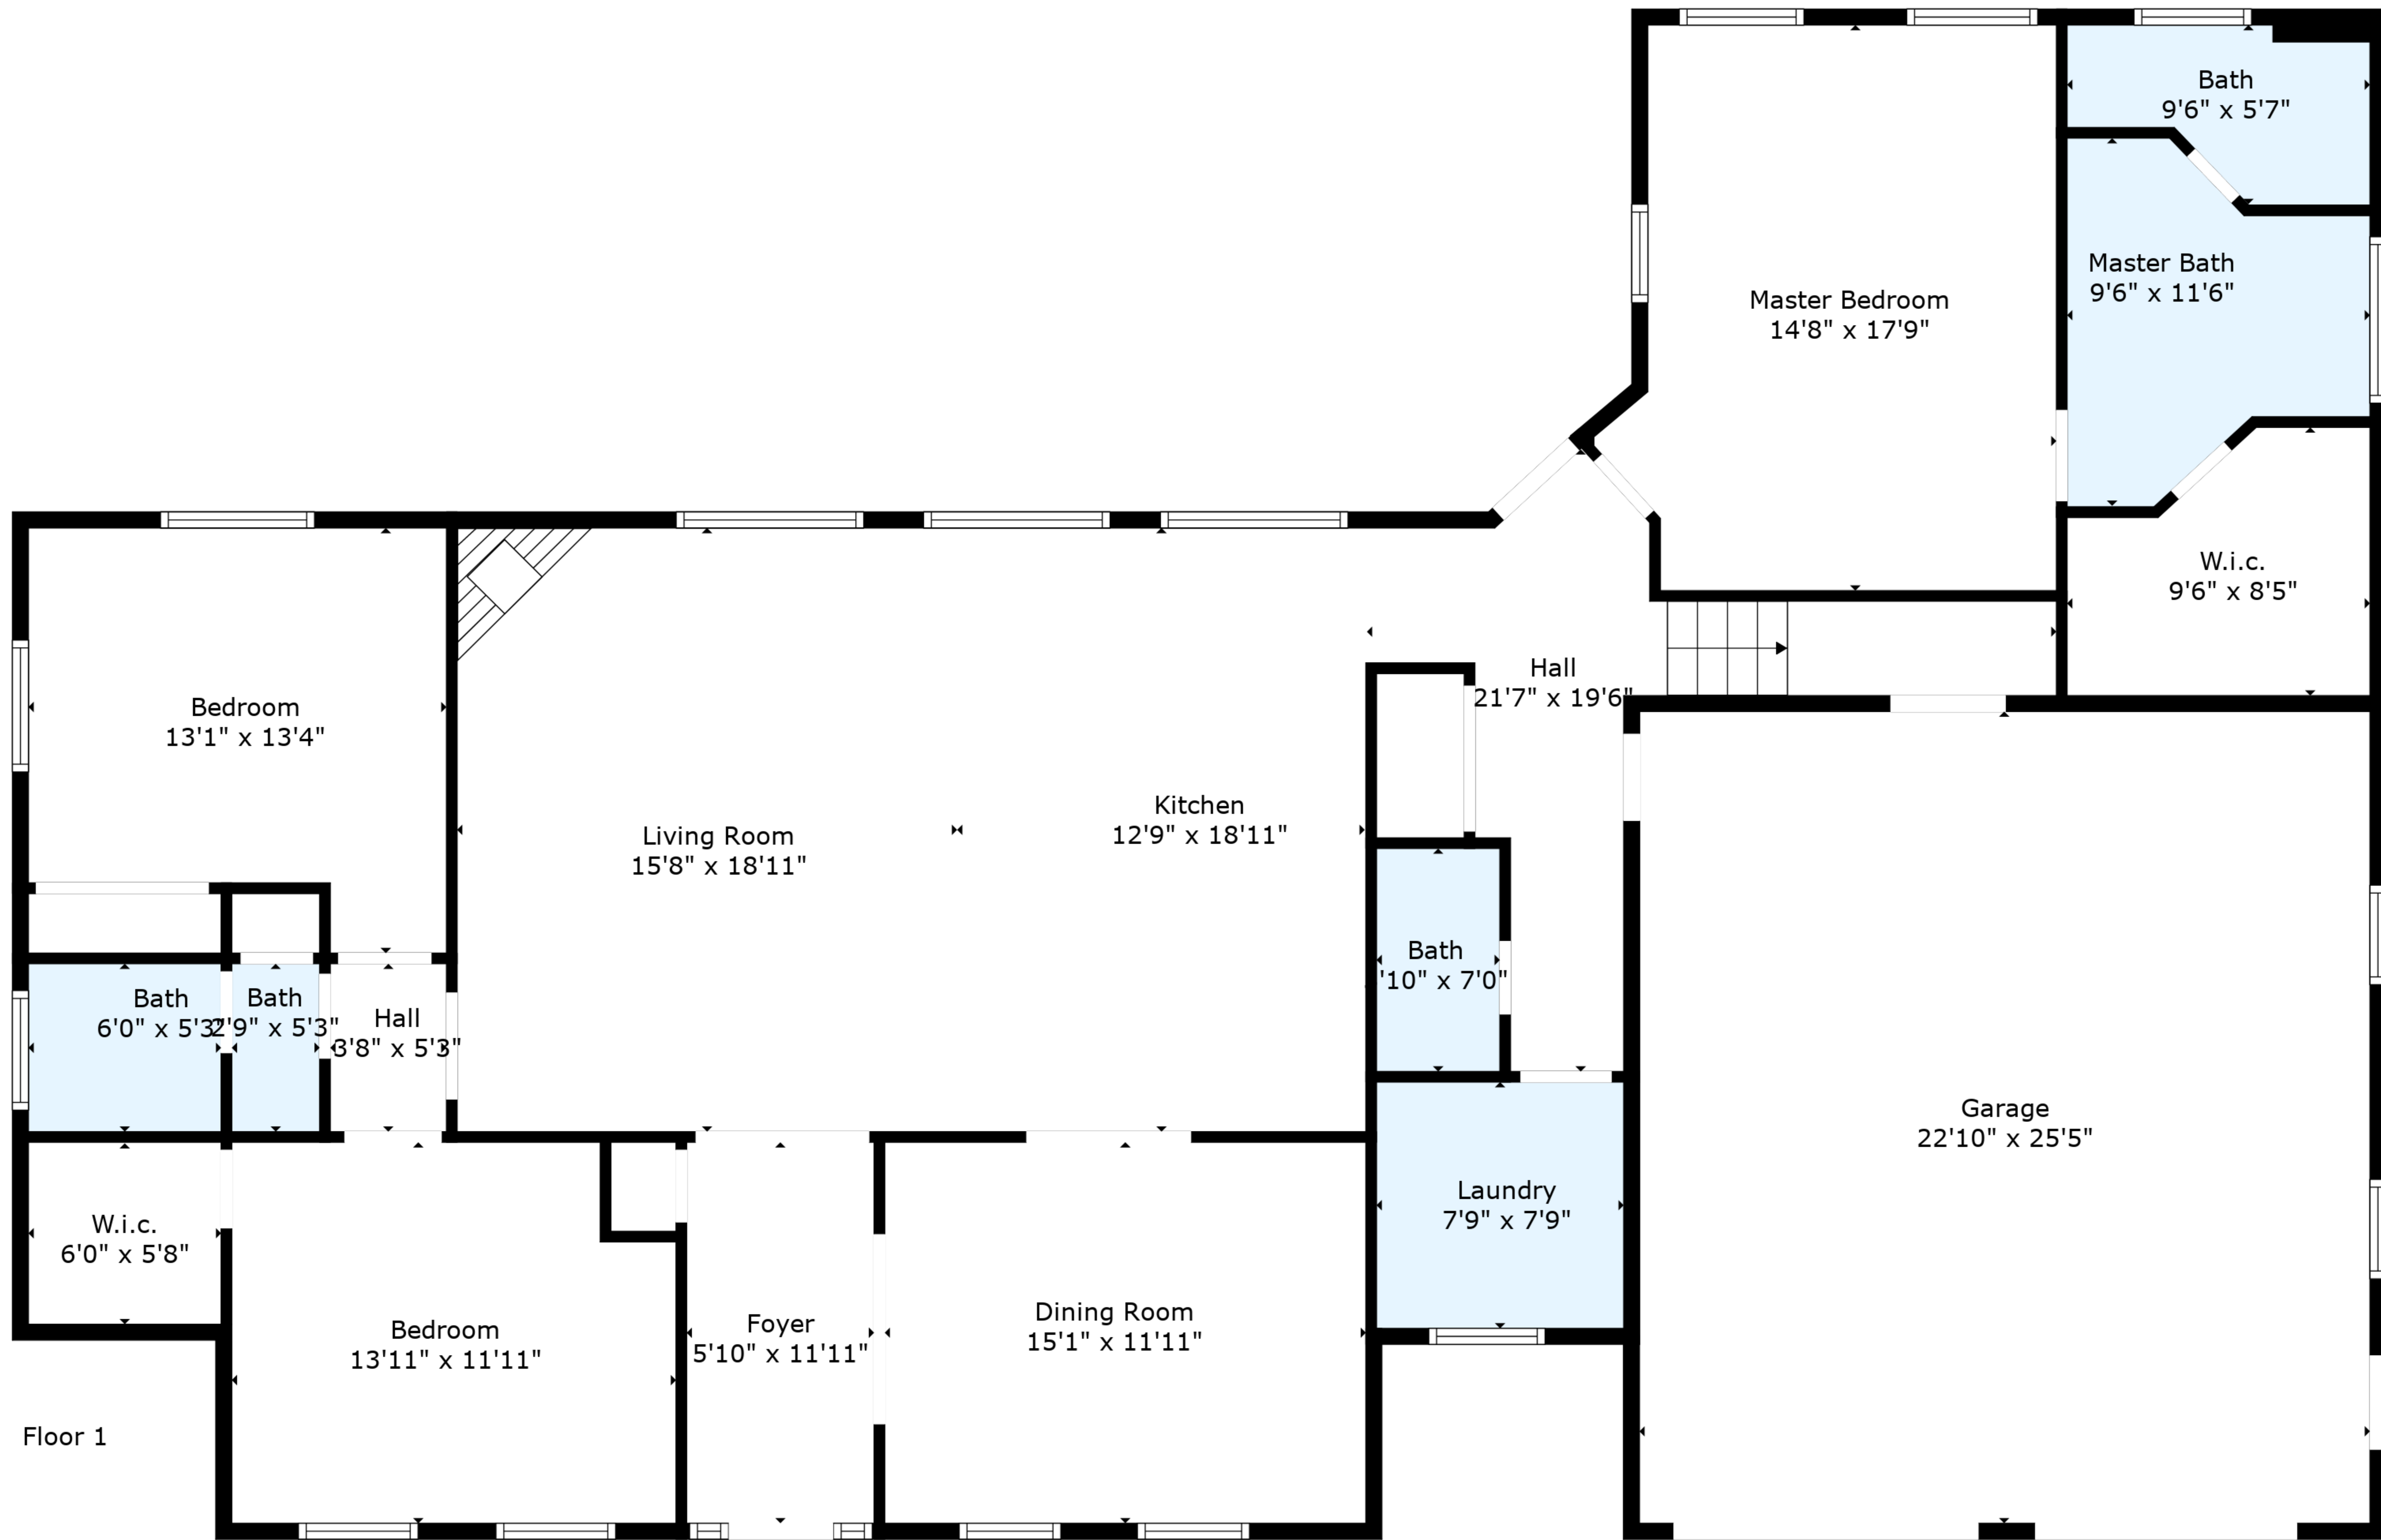

TOTAL: 2520 sq. ft
 FLOOR 1: 1958 sq. ft, FLOOR 2: 562 sq. ft
 EXCLUDED AREAS: GARAGE: 581 sq. ft, LOW CEILING: 5 sq. ft

Measurements Provided Are For Informational Purposes Only And May Not Be Accurate.

TOTAL: 2520 sq. ft

FLOOR 1: 1958 sq. ft, FLOOR 2: 562 sq. ft

EXCLUDED AREAS: GARAGE: 581 sq. ft, LOW CEILING: 5 sq. ft

Measurements Provided Are For Informational Purposes Only And May Not Be Accurate.

Floor 1

Floor 2

TOTAL: 2520 sq. ft
 FLOOR 1: 1958 sq. ft, FLOOR 2: 562 sq. ft
 EXCLUDED AREAS: GARAGE: 581 sq. ft, LOW CEILING: 5 sq. ft

Measurements Provided Are For Informational Purposes Only And May Not Be Accurate.