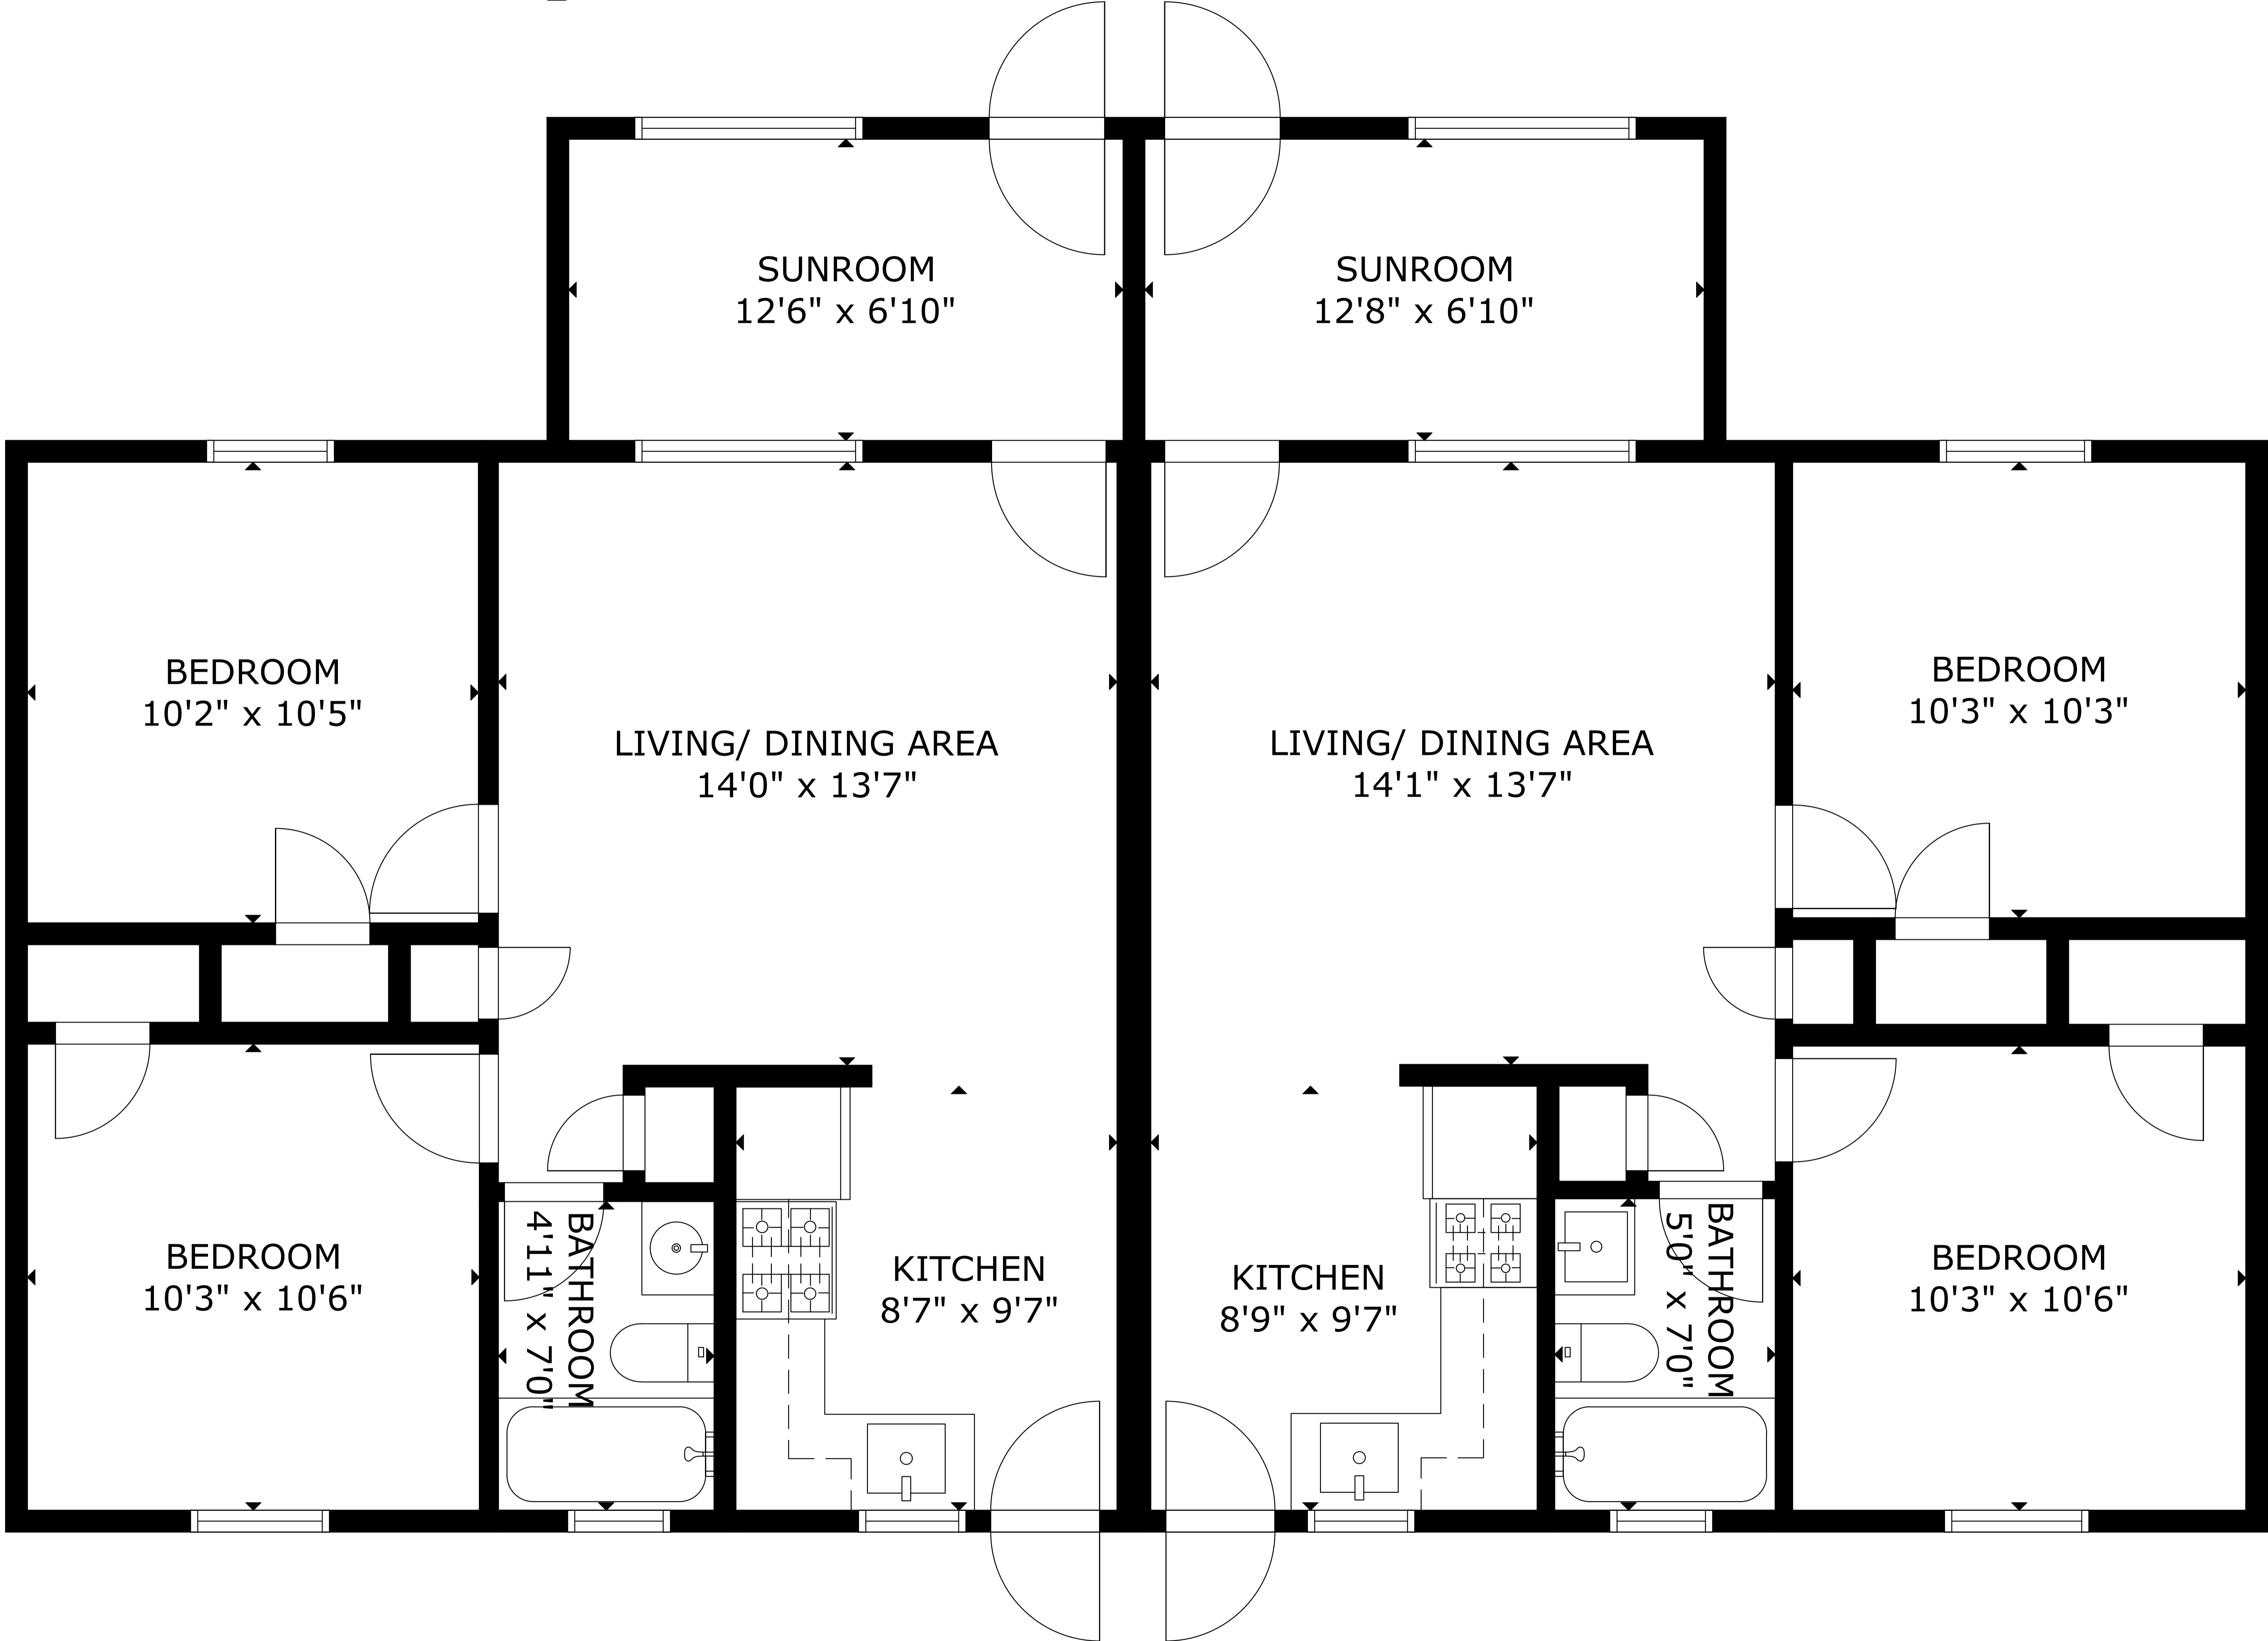

475 MA-151 Mashpee Units 1 and 2

GROSS INTERNAL AREA
TOTAL: 1373 sq ft
FLOOR 1: 1373 sq ft

SIZE AND DIMENSIONS ARE APPROXIMATE, ACTUAL MAY VARY