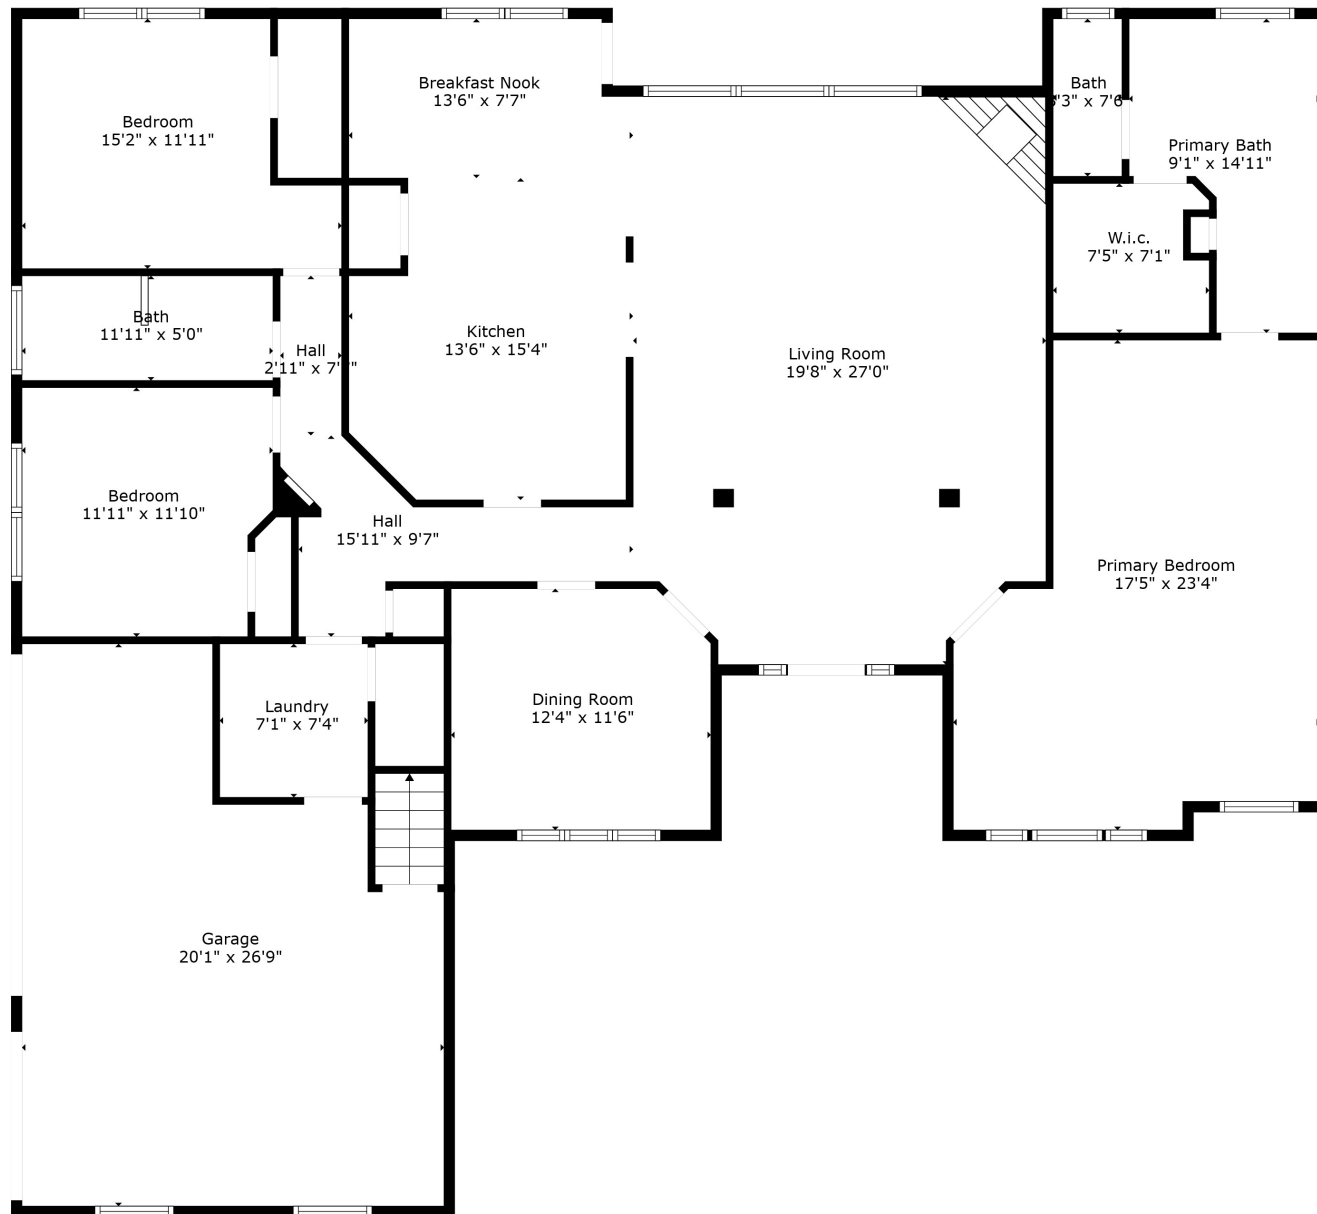

Floor 1

Floor 2

Measurements Are Approximate And Should Be Verified By Buyer's Agent.

Bonus Room
14'2" x 16'3"

Attic
20'1" x 27'8"

Measurements Are Approximate And Should Be Verified By Buyer's Agent.

Measurements Are Approximate And Should Be Verified By Buyer's Agent.