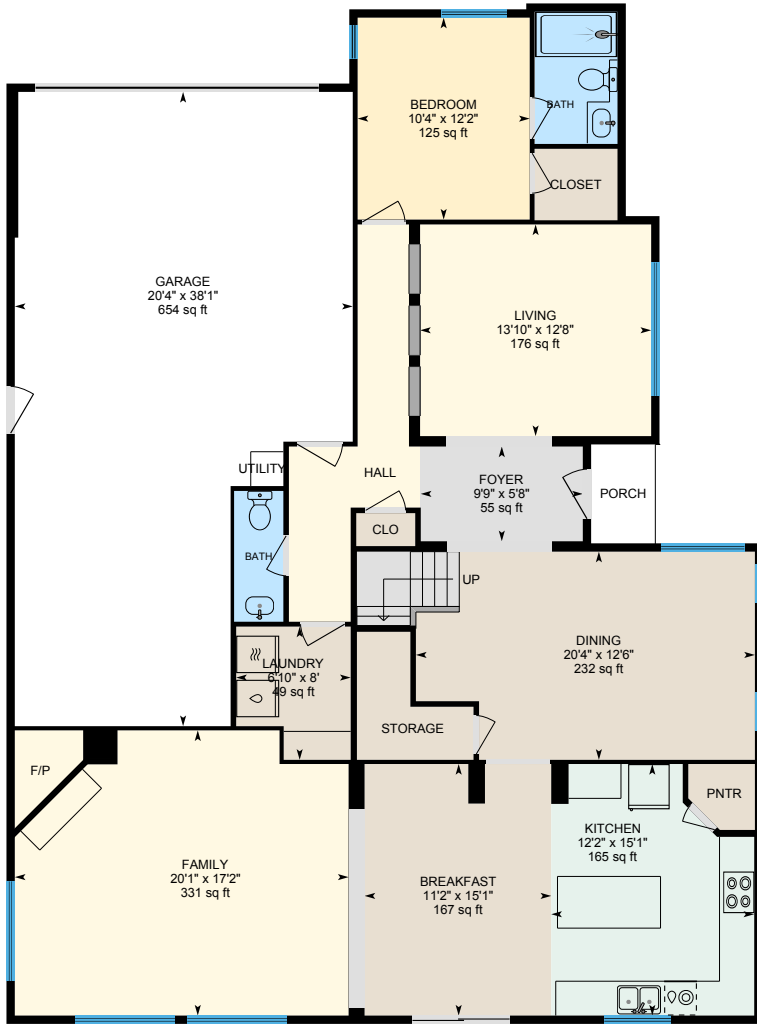

614 Leah Ln, Mountain House, CA

Main Building: Above Grade Finished Area 2985.45 sq ft

PREPARED: 2024/08/14