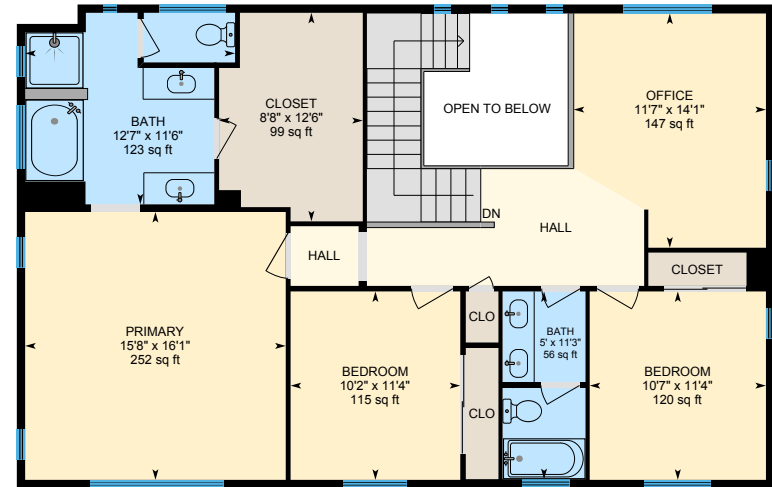

614 Leah Ln, Mountain House, CA

Main Building: Above Grade Finished Area 2985.45 sq ft

PREPARED: 2024/08/14