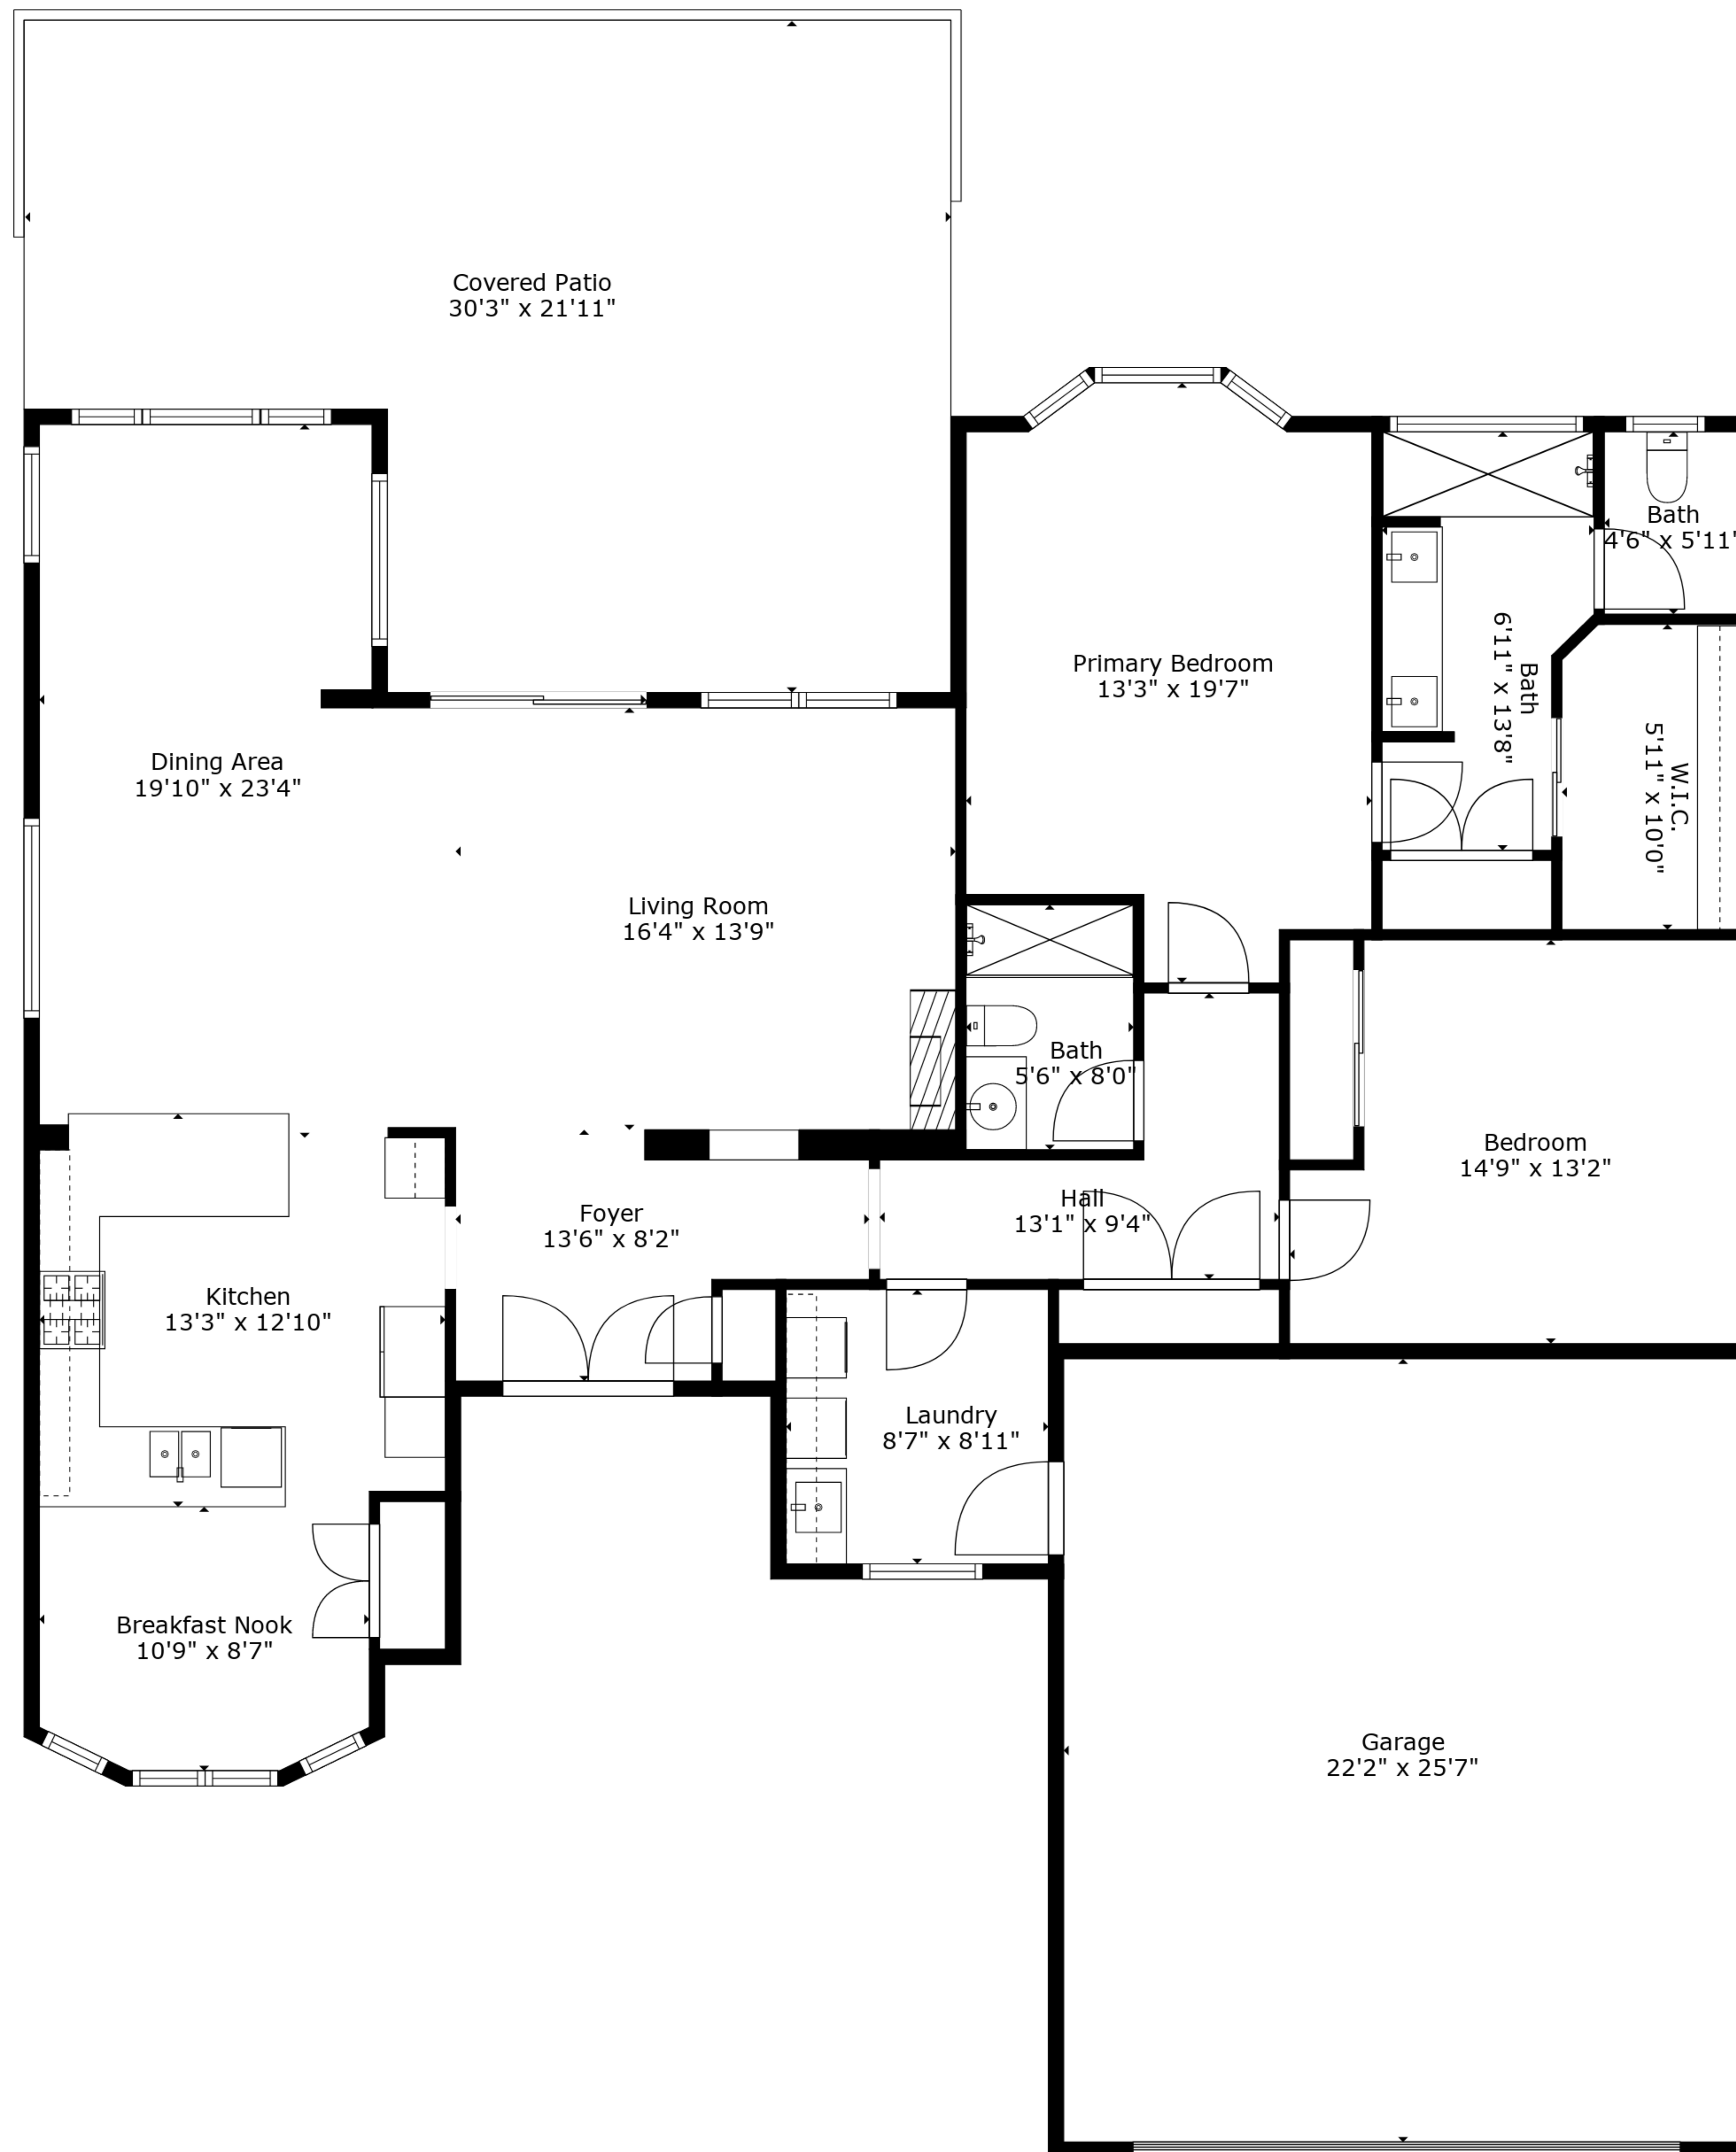

TOTAL: 1744 sq. ft  
 FLOOR 1: 1744 sq. ft  
 EXCLUDED AREAS: COVERED PATIO: 554 sq. ft, GARAGE: 567 sq. ft

Measurements Are Deemed Reliable, But Not Guaranteed.

TOTAL: 1744 sq. ft  
FLOOR 1: 1744 sq. ft  
EXCLUDED AREAS: COVERED PATIO: 554 sq. ft, GARAGE: 567 sq. ft