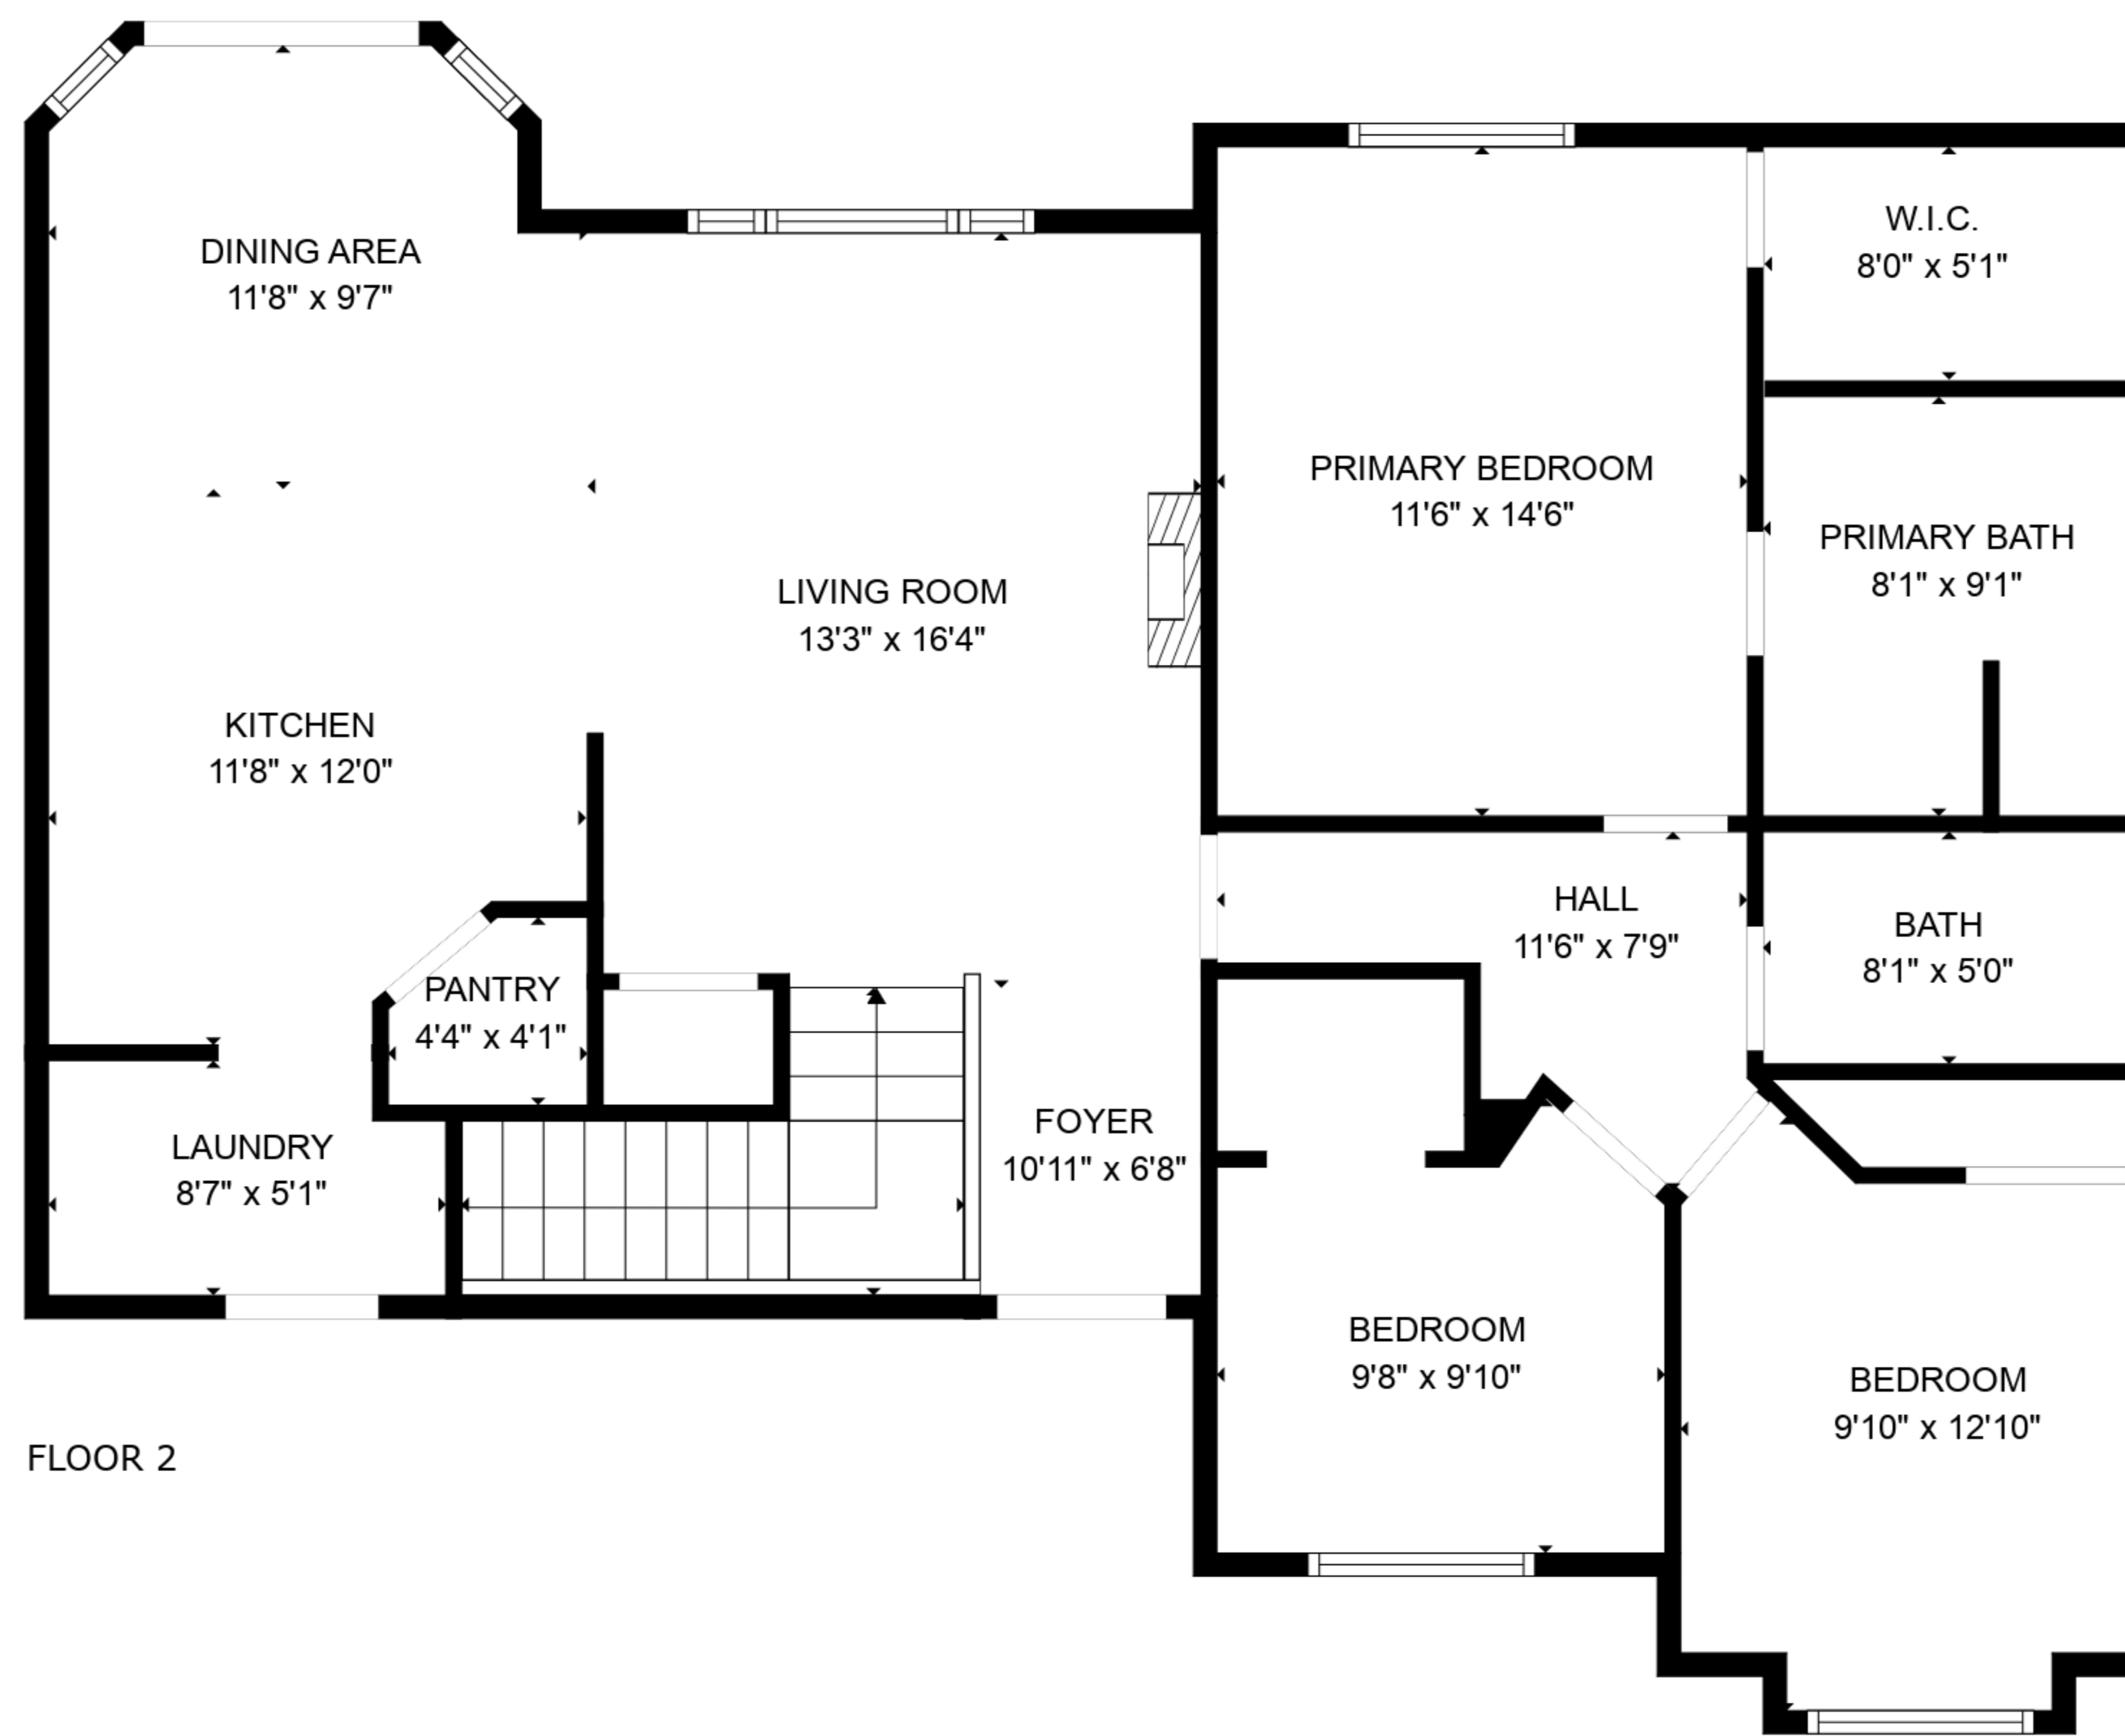

RECREATION ROOM
36'4" x 20'0"

BEDROOM
12'4" x 10'11"

BATH
8'6" x 6'10"

HALL
8'1" x 3'9"

ELECTRICAL ROOM
19'11" x 11'6"

TOTAL: 2202 sq. ft
BELOW GROUND: 946 sq. ft, FLOOR 2: 1256 sq. ft
EXCLUDED AREAS: ELECTRICAL ROOM: 207 sq. ft

TOTAL: 2202 sq. ft
 BELOW GROUND: 946 sq. ft, FLOOR 2: 1256 sq. ft
 EXCLUDED AREAS: ELECTRICAL ROOM: 207 sq. ft

TOTAL: 2202 sq. ft
 BELOW GROUND: 946 sq. ft, FLOOR 2: 1256 sq. ft
 EXCLUDED AREAS: ELECTRICAL ROOM: 207 sq. ft