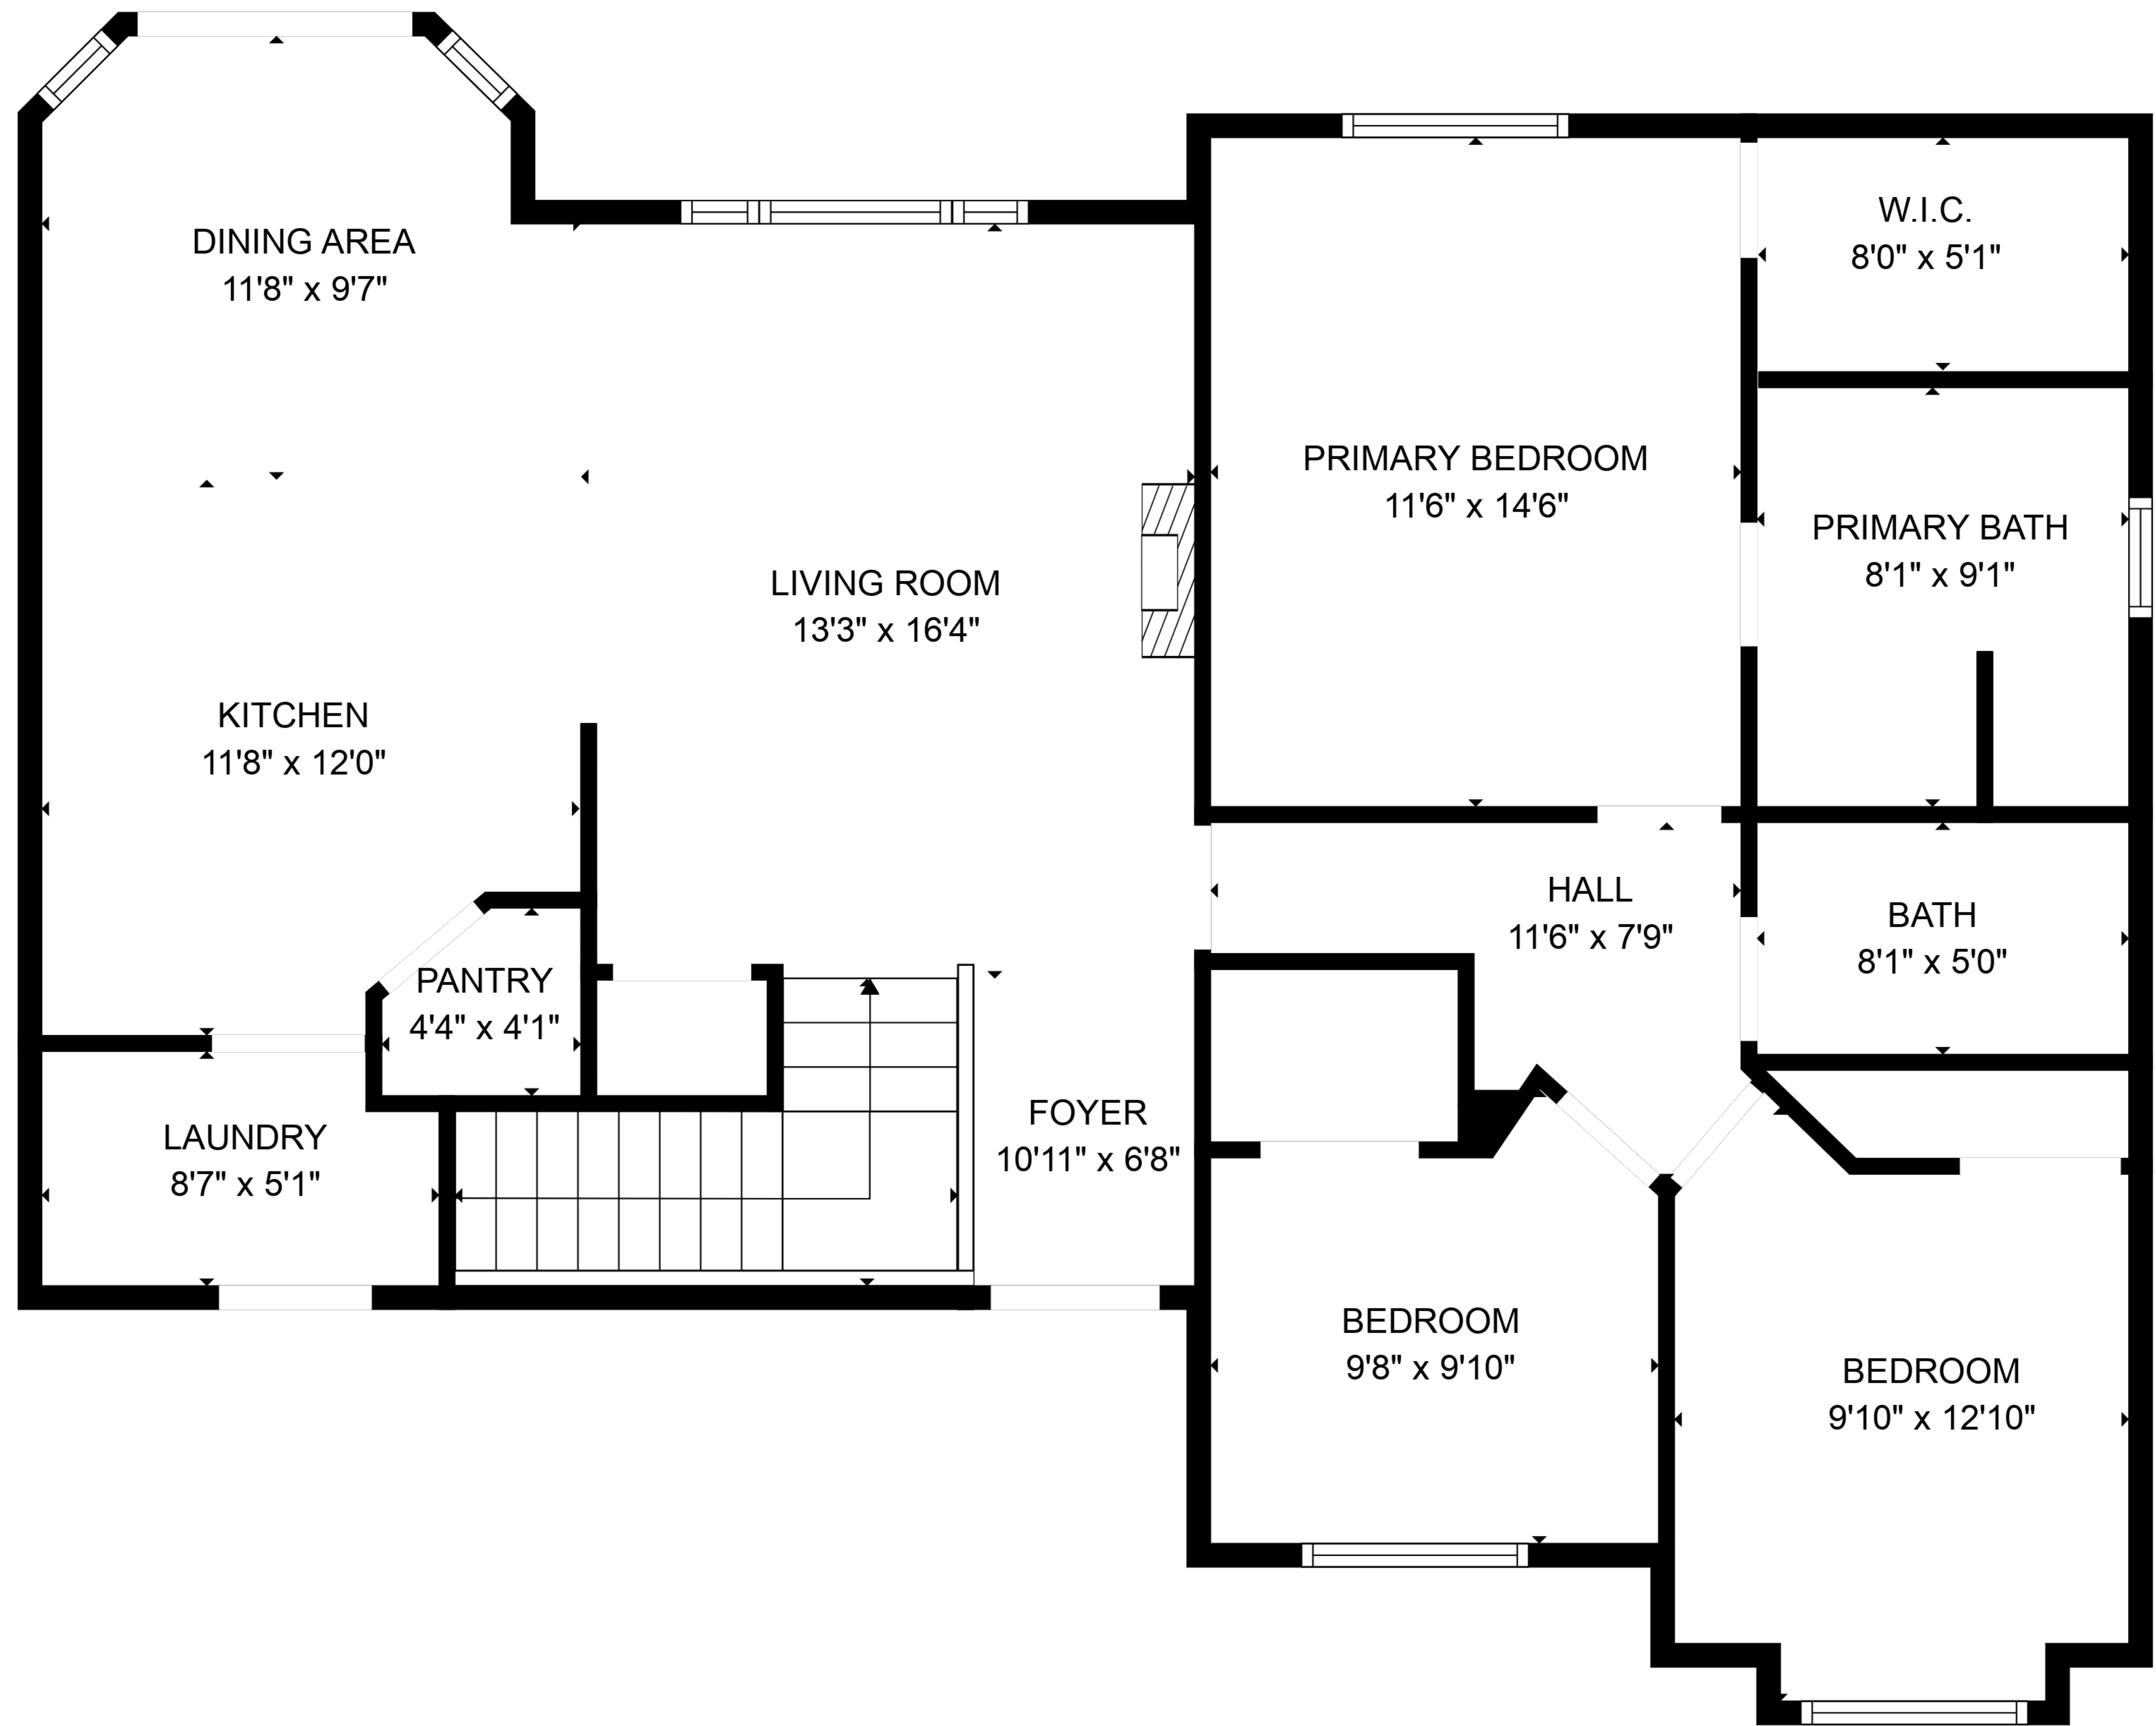

RECREATION ROOM
36'4" x 20'0"

BEDROOM
12'4" x 10'11"

BATH
8'6" x 6'10"

HALL
8'1" x 3'9"

ELECTRICAL ROOM
19'11" x 11'6"

TOTAL: 2202 sq. ft
BELOW GROUND: 946 sq. ft, FLOOR 2: 1256 sq. ft
EXCLUDED AREAS: ELECTRICAL ROOM: 207 sq. ft

TOTAL: 2202 sq. ft
 BELOW GROUND: 946 sq. ft, FLOOR 2: 1256 sq. ft
 EXCLUDED AREAS: ELECTRICAL ROOM: 207 sq. ft

TOTAL: 2202 sq. ft
 BELOW GROUND: 946 sq. ft, FLOOR 2: 1256 sq. ft
 EXCLUDED AREAS: ELECTRICAL ROOM: 207 sq. ft