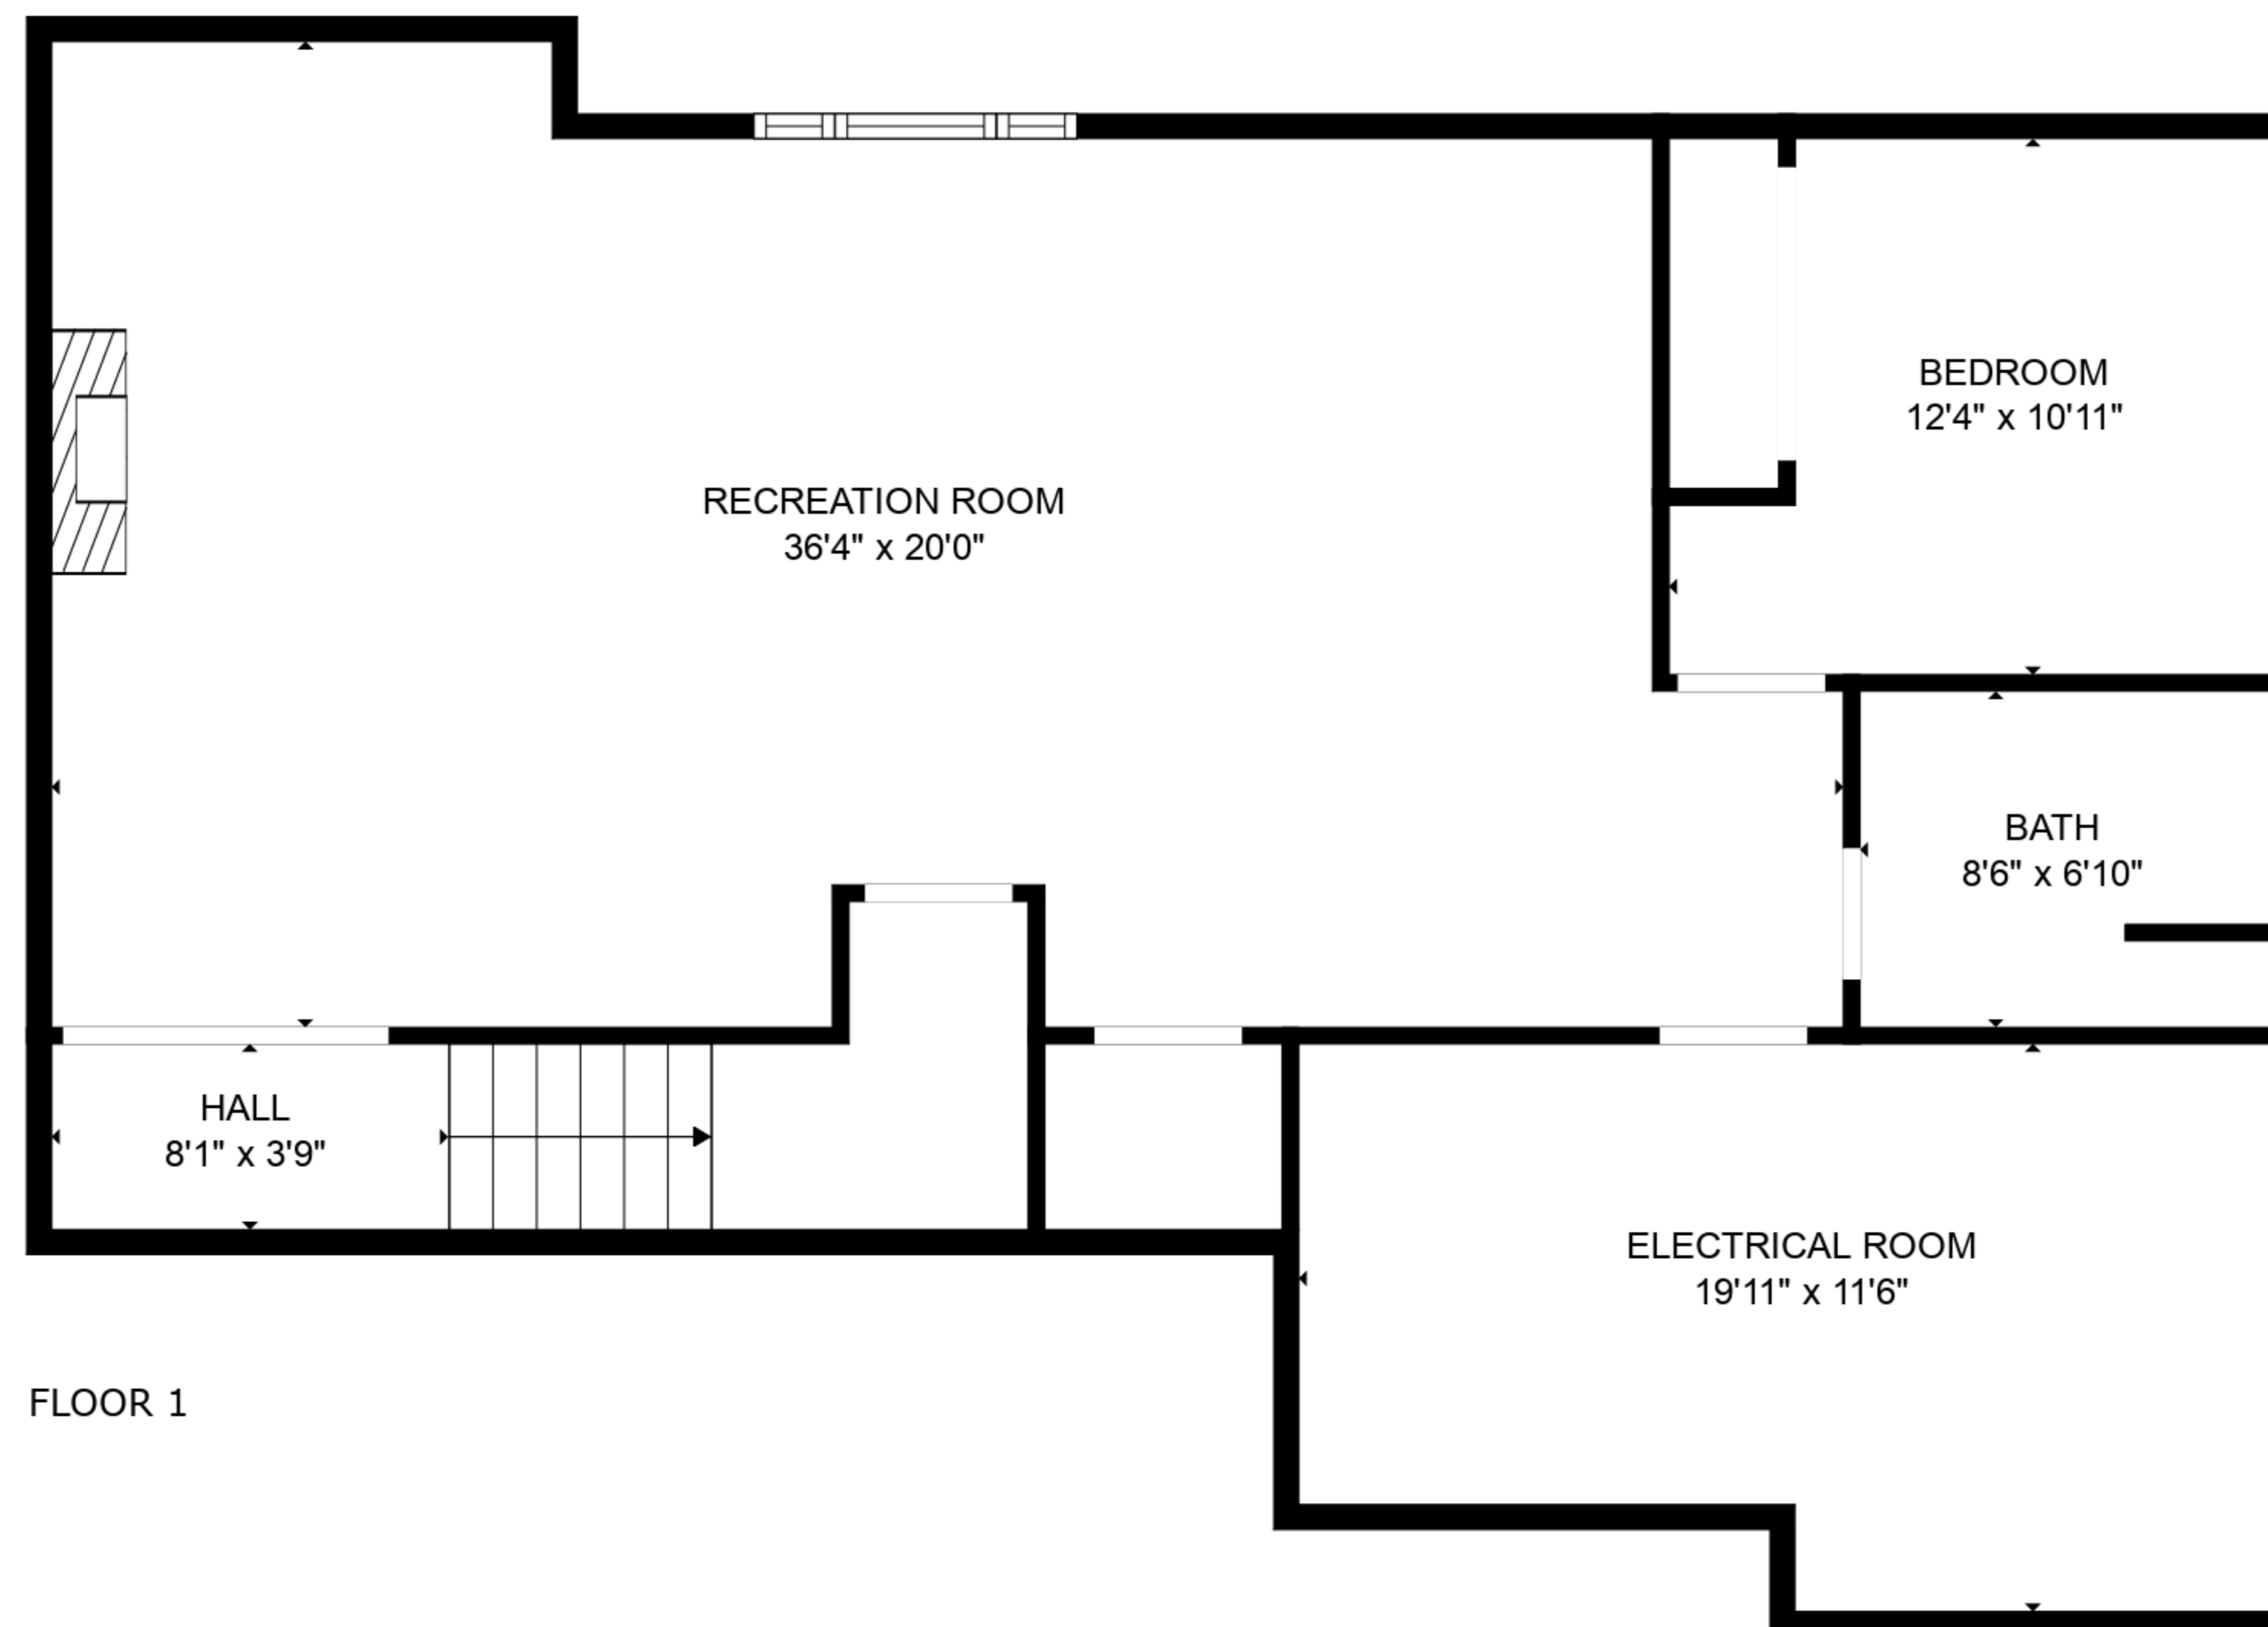

RECREATION ROOM
36'4" x 20'0"

BEDROOM
12'4" x 10'11"

BATH
8'6" x 6'10"

HALL
8'1" x 3'9"

ELECTRICAL ROOM
19'11" x 11'6"

TOTAL: 2202 sq. ft
BELOW GROUND: 946 sq. ft, FLOOR 2: 1256 sq. ft
EXCLUDED AREAS: ELECTRICAL ROOM: 207 sq. ft

TOTAL: 2202 sq. ft
 BELOW GROUND: 946 sq. ft, FLOOR 2: 1256 sq. ft
 EXCLUDED AREAS: ELECTRICAL ROOM: 207 sq. ft

TOTAL: 2202 sq. ft
 BELOW GROUND: 946 sq. ft, FLOOR 2: 1256 sq. ft
 EXCLUDED AREAS: ELECTRICAL ROOM: 207 sq. ft