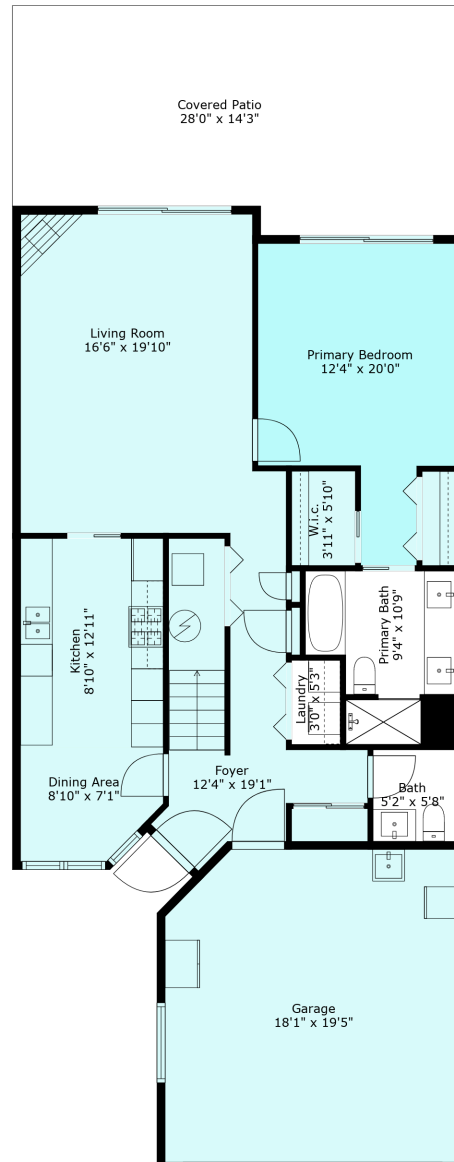

#36 730 McCombs Dr

Sabrina Vandenberg PREC
sabrina@chilliwackproperties.net

Estimated Areas:

Main Floor: 1105 sq. ft

Above Main: 541 sq. ft

Total: 1646 Sq. Ft

#36 730 McCombs Dr

Sabrina Vandenberg PREC
sabrina@chilliwackproperties.net

Estimated Areas:
Main Floor: 1105 sq. ft
Above Main: 541 sq. ft
Total: 1646 Sq. Ft

#36 730 McCombs Dr

Sabrina Vandenberg PREC
sabrina@chilliwackproperties.net

Estimated Areas:

Main Floor: 1105 sq. ft

Above Main: 541 sq. ft

Total: 1646 Sq. Ft