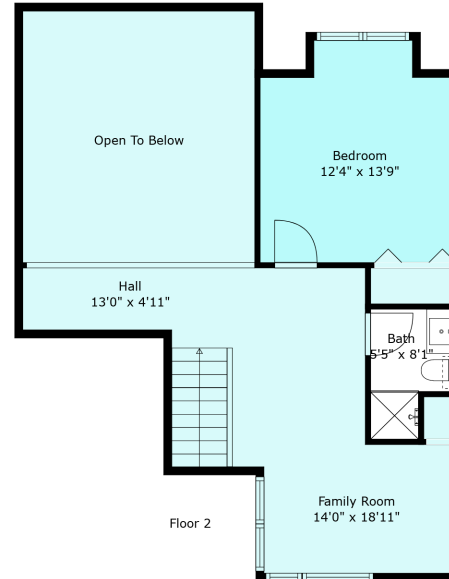

#36 730 McCombs Dr

Sabrina Vandenberg PREC
sabrina@chilliwackproperties.net

Estimated Areas:

Main Floor: 1105 sq. ft

Above Main: 541 sq. ft

Total: 1646 Sq. Ft

#36 730 McCombs Dr

Sabrina Vandenberg PREC
sabrina@chilliwackproperties.net

Estimated Areas:
Main Floor: 1105 sq. ft
Above Main: 541 sq. ft
Total: 1646 Sq. Ft

#36 730 McCombs Dr

Sabrina Vandenberg PREC
sabrina@chilliwackproperties.net

Estimated Areas:

Main Floor: 1105 sq. ft

Above Main: 541 sq. ft

Total: 1646 Sq. Ft