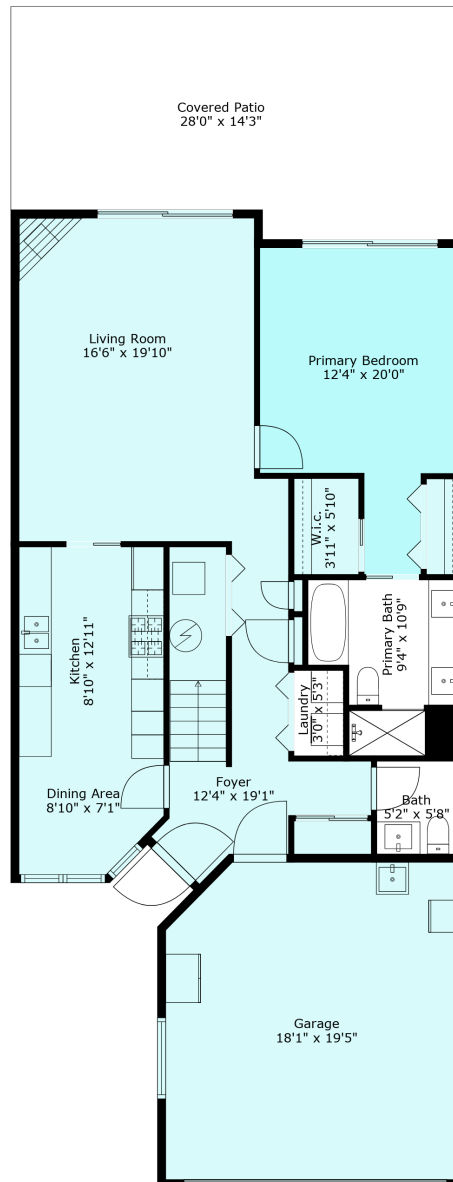

#36 730 McCombs Dr

Sabrina Vandenberg PREC
sabrina@chilliwackproperties.net

Estimated Areas:

Main Floor: 1105 sq. ft

Above Main: 541 sq. ft

Total: 1646 Sq. Ft

#36 730 McCombs Dr

Sabrina Vandenberg PREC
sabrina@chilliwackproperties.net

Estimated Areas:
Main Floor: 1105 sq. ft
Above Main: 541 sq. ft
Total: 1646 Sq. Ft

#36 730 McCombs Dr

Sabrina Vandenberg PREC
sabrina@chilliwackproperties.net

Estimated Areas:

Main Floor: 1105 sq. ft

Above Main: 541 sq. ft

Total: 1646 Sq. Ft