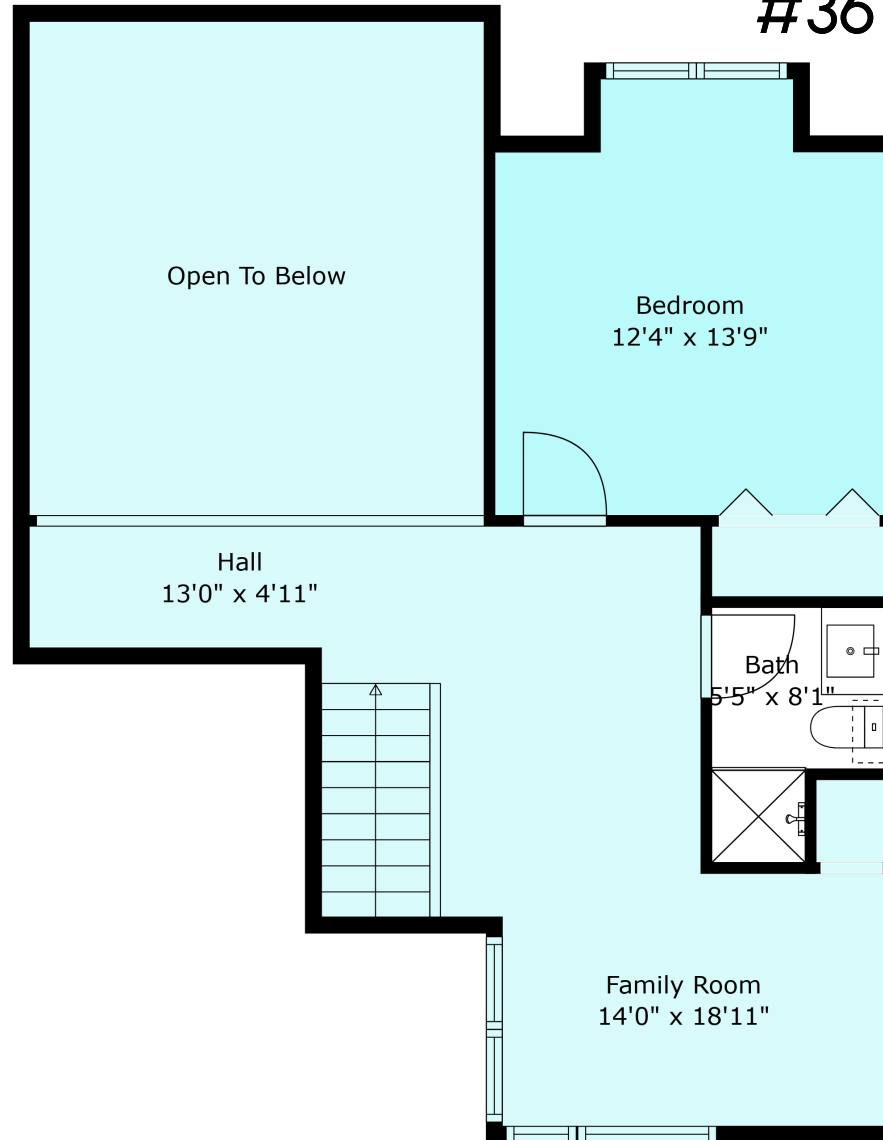

#36 730 McCombs Dr

Sabrina Vandenberg PREC
sabrina@chilliwackproperties.net

Estimated Areas:

Main Floor: 1105 sq. ft

Above Main: 541 sq. ft

Total: 1646 Sq. Ft

#36 730 McCombs Dr

Sabrina Vandenberg PREC
sabrina@chilliwackproperties.net

Estimated Areas:
Main Floor: 1105 sq. ft
Above Main: 541 sq. ft
Total: 1646 Sq. Ft

#36 730 McCombs Dr

Sabrina Vandenberg PREC
sabrina@chilliwackproperties.net

Estimated Areas:

Main Floor: 1105 sq. ft

Above Main: 541 sq. ft

Total: 1646 Sq. Ft