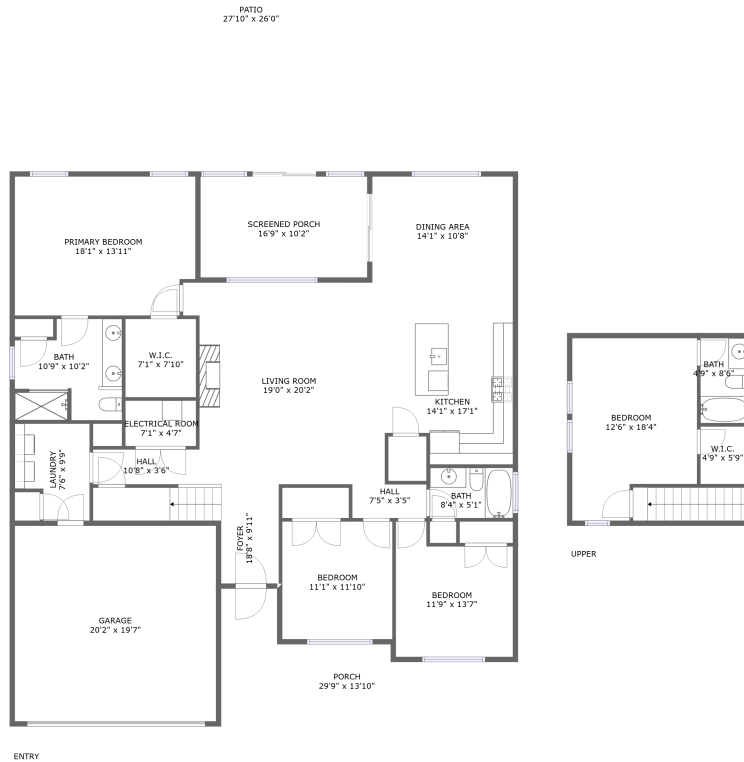

2149 King's Walk Drive Northeast, Mecca Gardens, Roanoke, Roanoke, Virginia, United

Property Summary

1 garages   **4** bedrooms   **3** bathrooms   **0** half baths

2 floors   **2,306** Gross Living Area sqft   **3,811** total sqft