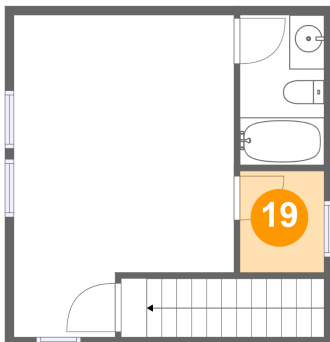

Dimensions: 14'1" x 17'1"
Area: 239 sq. ft
Counted as Living Area: Yes

Heated: Yes
Finished: Yes
Enclosed: Yes
Contiguous: Yes
Permitted: Yes
Wet Space: No
Addition: No
Conversion: No

2149 King's Walk Drive Northeast, Mecca Gardens, Roanoke, Roanoke, Virginia, United

18 Floor 1 - Hall

Dimensions: 10'8" x 3'6"
Area: 37 sq. ft
Counted as Living Area:
Yes

Heated: Yes
Finished: Yes
Enclosed: Yes
Contiguous:
Yes
Permitted: Yes
Wet Space: No
Addition: No
Conversion: No

19 Floor 2 - W.i.c.