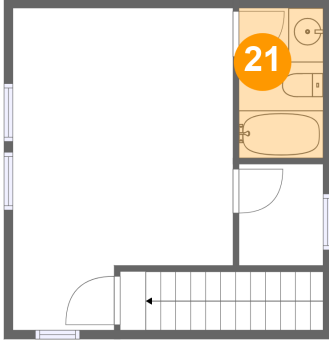

Dimensions: 4'9" x 5'9"
Area: 28 sq. ft
Counted as Living Area:
Yes

Heated: Yes
Finished: Yes
Enclosed: Yes
Contiguous:
Yes
Permitted: Yes
Wet Space: No
Addition: No
Conversion: No

20 Floor 2 - Bedroom

Dimensions: 12'6" x 18'4"
Area: 204 sq. ft
Counted as Living Area:
Yes

Heated: Yes
Finished: Yes
Enclosed: Yes
Contiguous:
Yes
Permitted: Yes
Wet Space: No
Addition: No
Conversion: No

2149 King's Walk Drive Northeast, Mecca Gardens, Roanoke, Roanoke, Virginia, United

21 Floor 2 - Bath