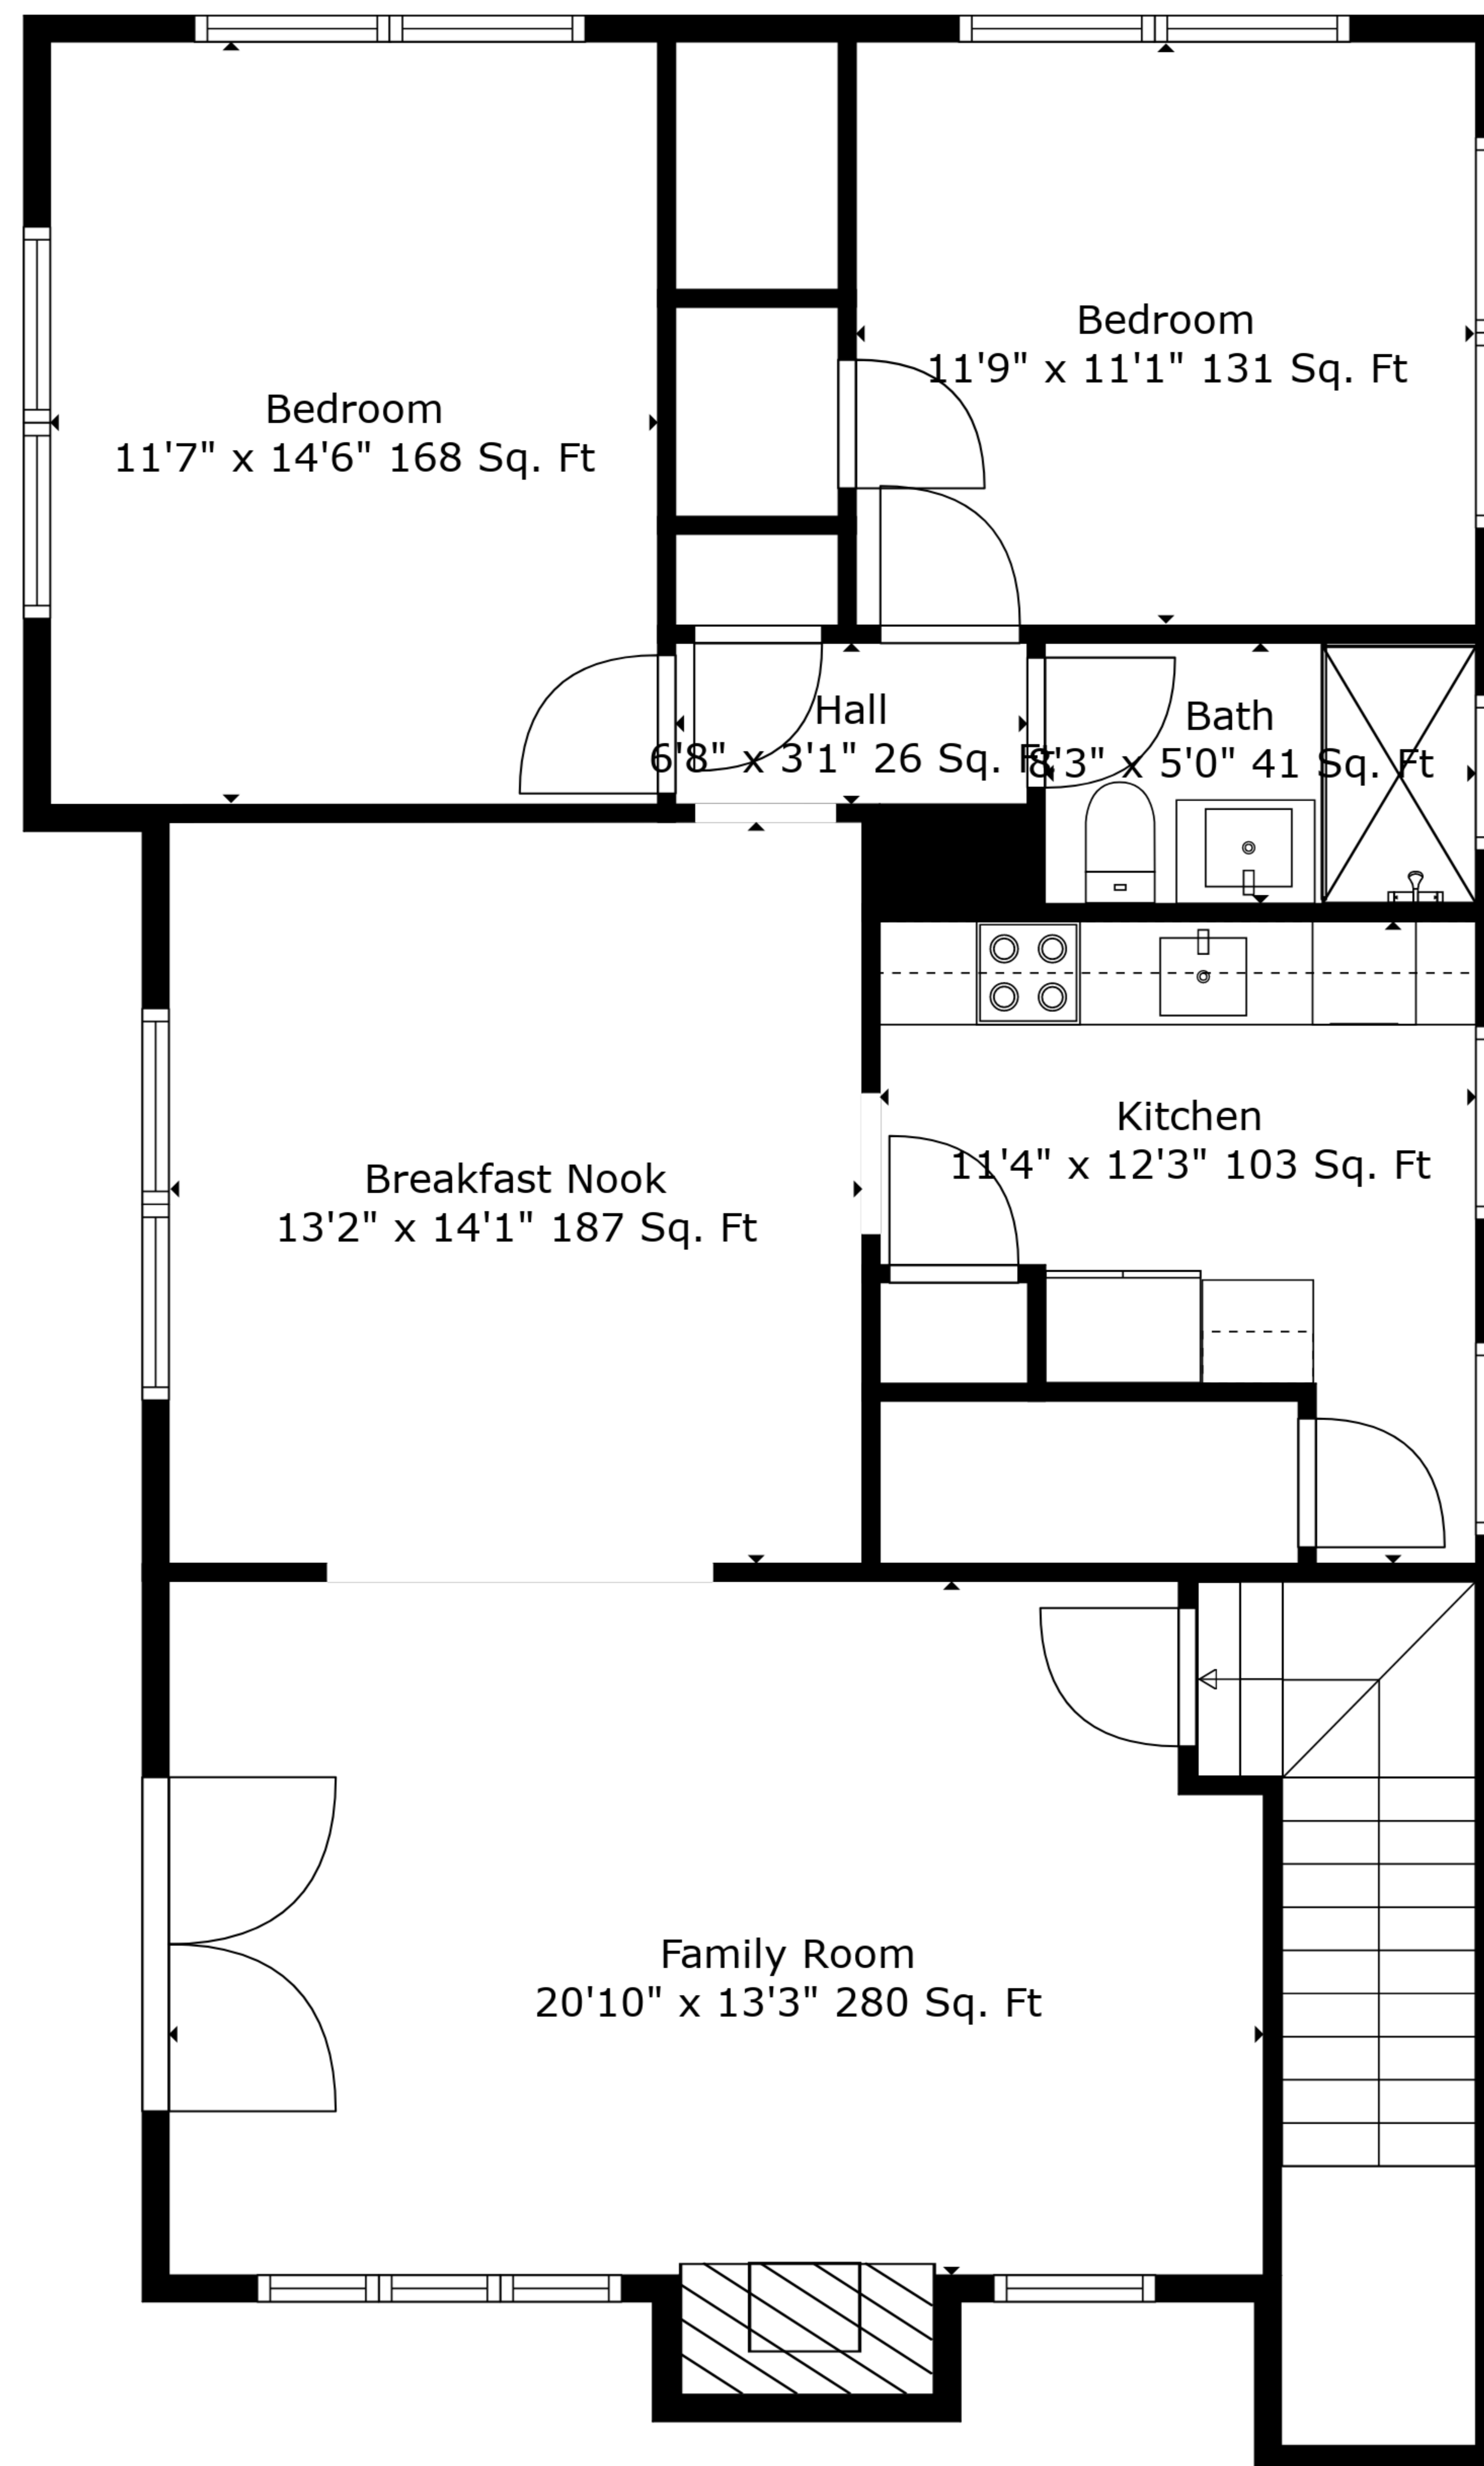

**TOTAL: 2153 sq. ft**

FLOOR 1: 1113 sq. ft, FLOOR 2: 1040 sq. ft

EXCLUDED AREAS: FIREPLACE: 27 sq. ft

Measurements Are Deemed Highly Reliable But Not Guaranteed.

**TOTAL: 2153 sq. ft**

FLOOR 1: 1113 sq. ft, FLOOR 2: 1040 sq. ft

EXCLUDED AREAS: FIREPLACE: 27 sq. ft

Measurements Are Deemed Highly Reliable But Not Guaranteed.

Floor 1

Floor 2

**TOTAL: 2153 sq. ft**  
 FLOOR 1: 1113 sq. ft, FLOOR 2: 1040 sq. ft  
 EXCLUDED AREAS: FIREPLACE: 27 sq. ft