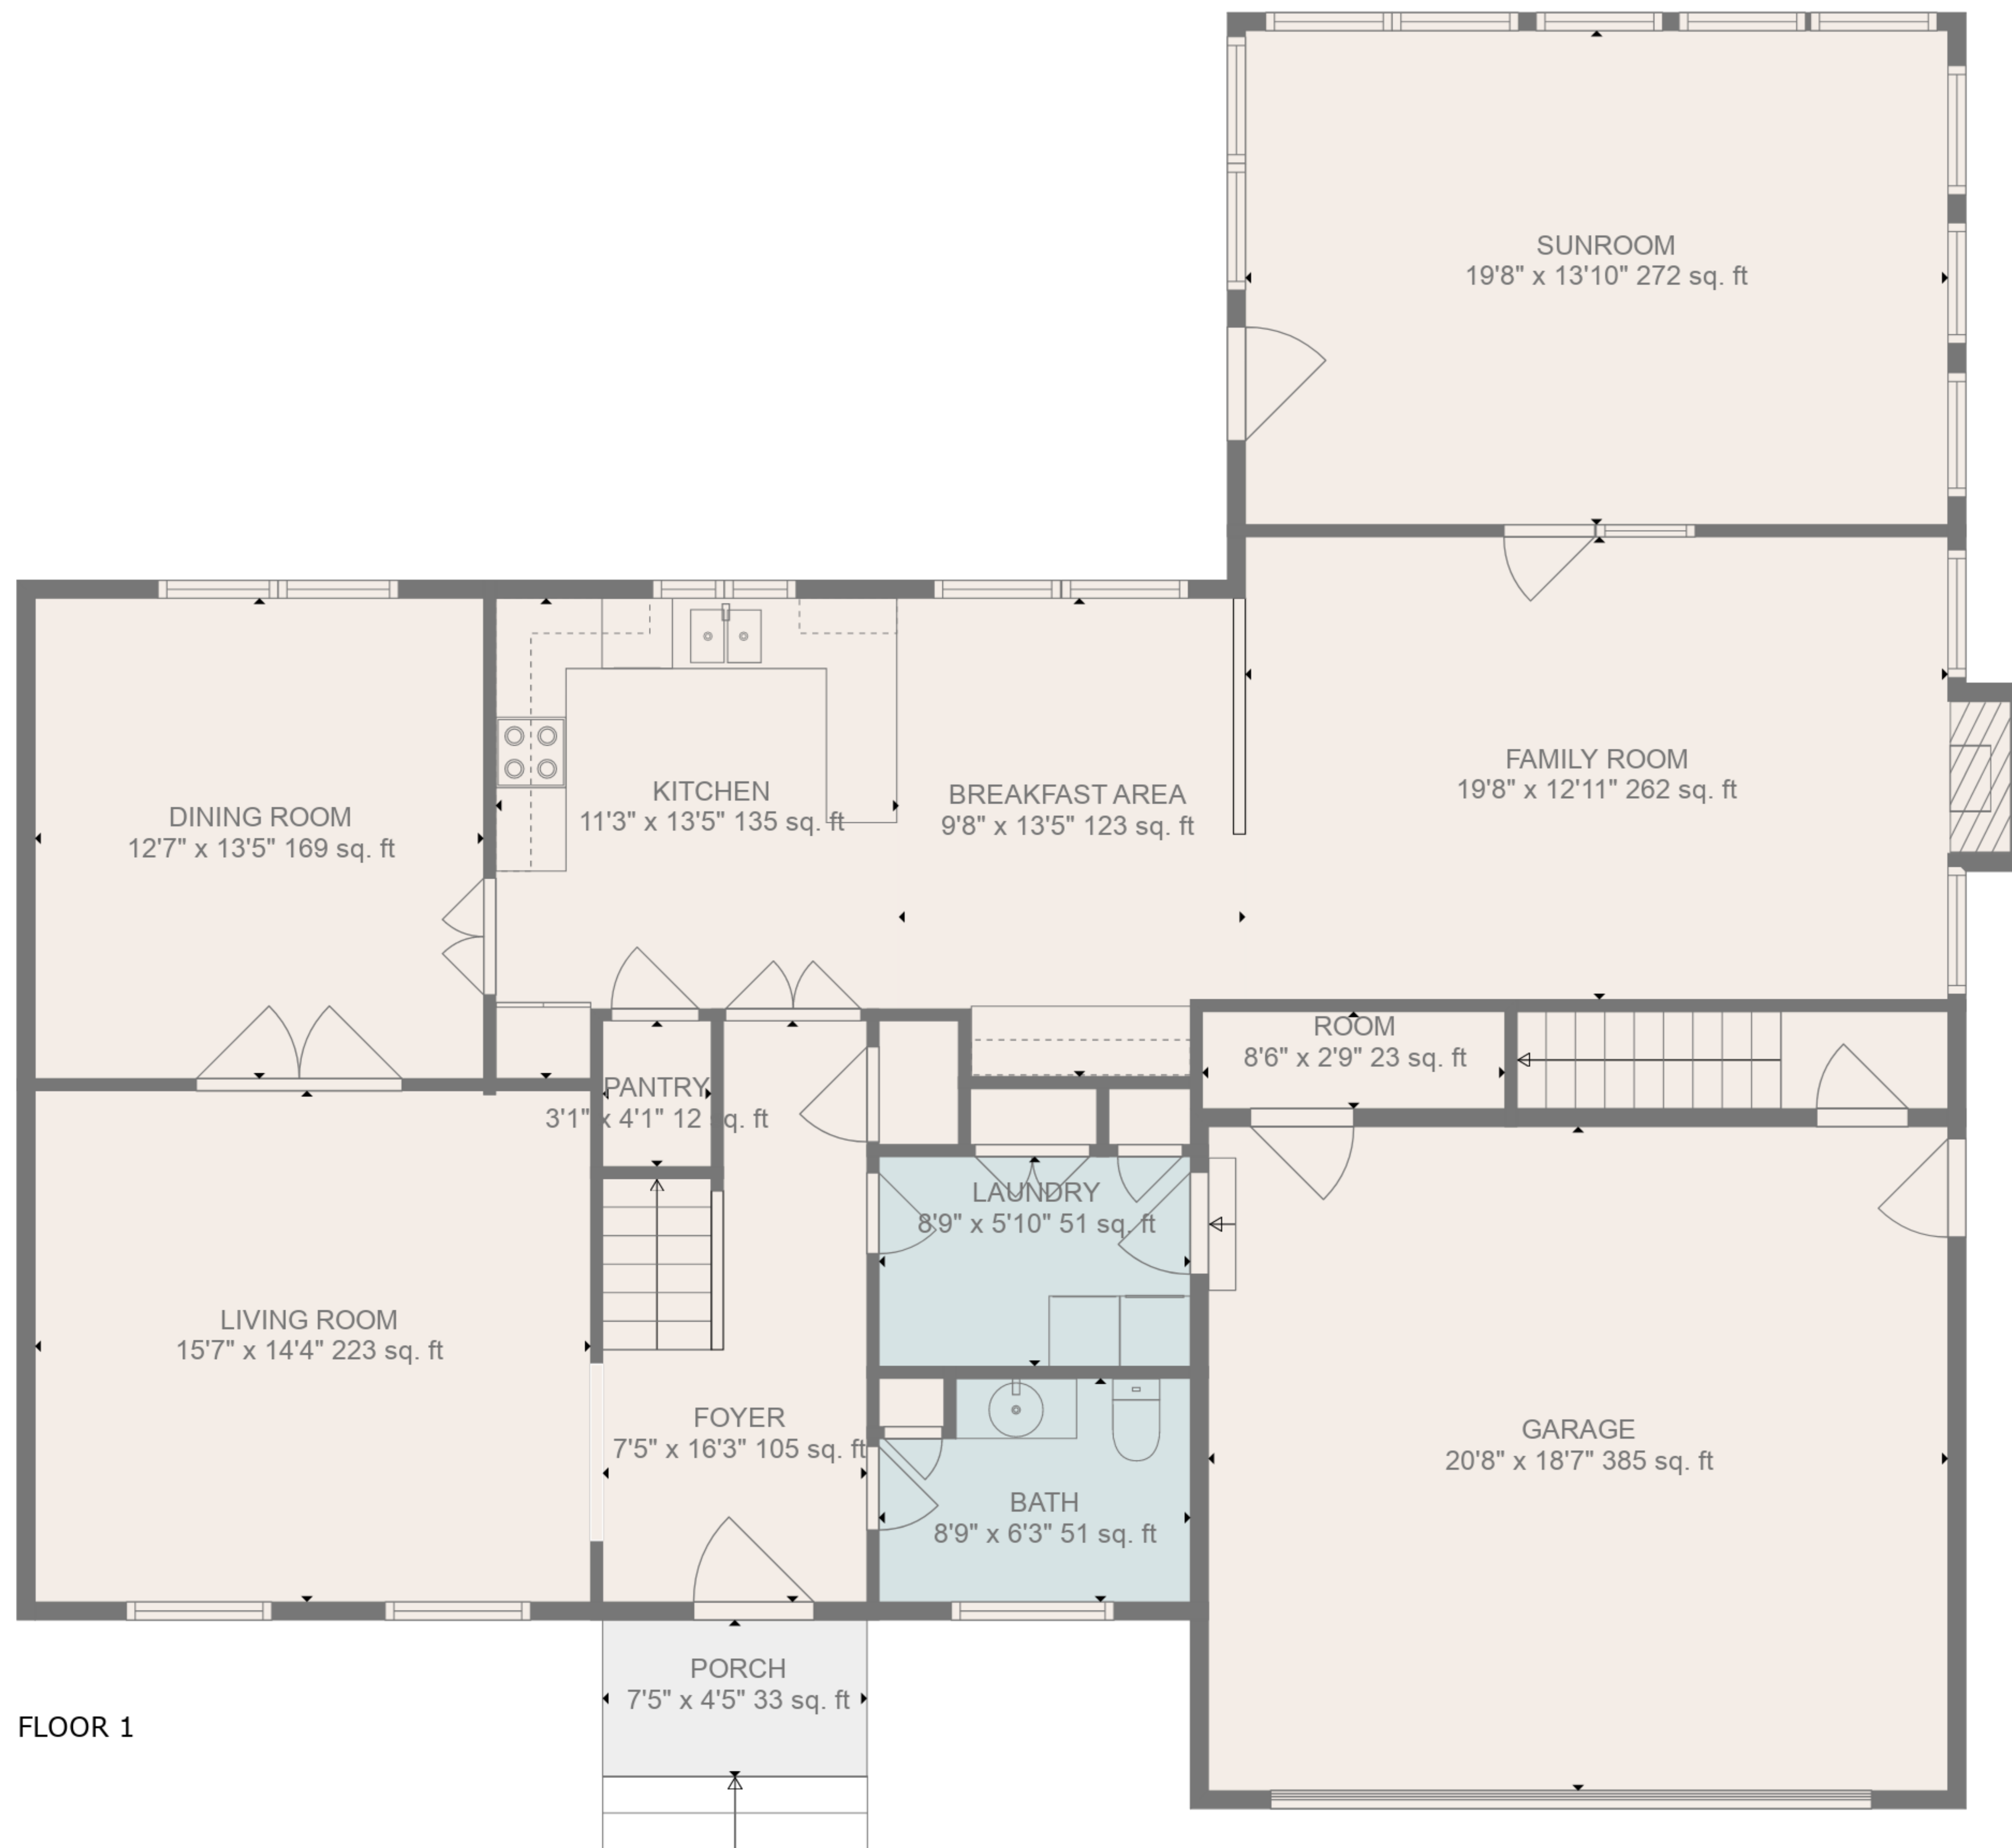

Total scanned area: 3839 sq. ft

SIZES AND DIMENSIONS ARE APPROXIMATE, ACTUAL MAY VARY.

Total scanned area: 3839 sq. ft

SIZES AND DIMENSIONS ARE APPROXIMATE, ACTUAL MAY VARY.

Total scanned area: 3839 sq. ft

SIZES AND DIMENSIONS ARE APPROXIMATE, ACTUAL MAY VARY.