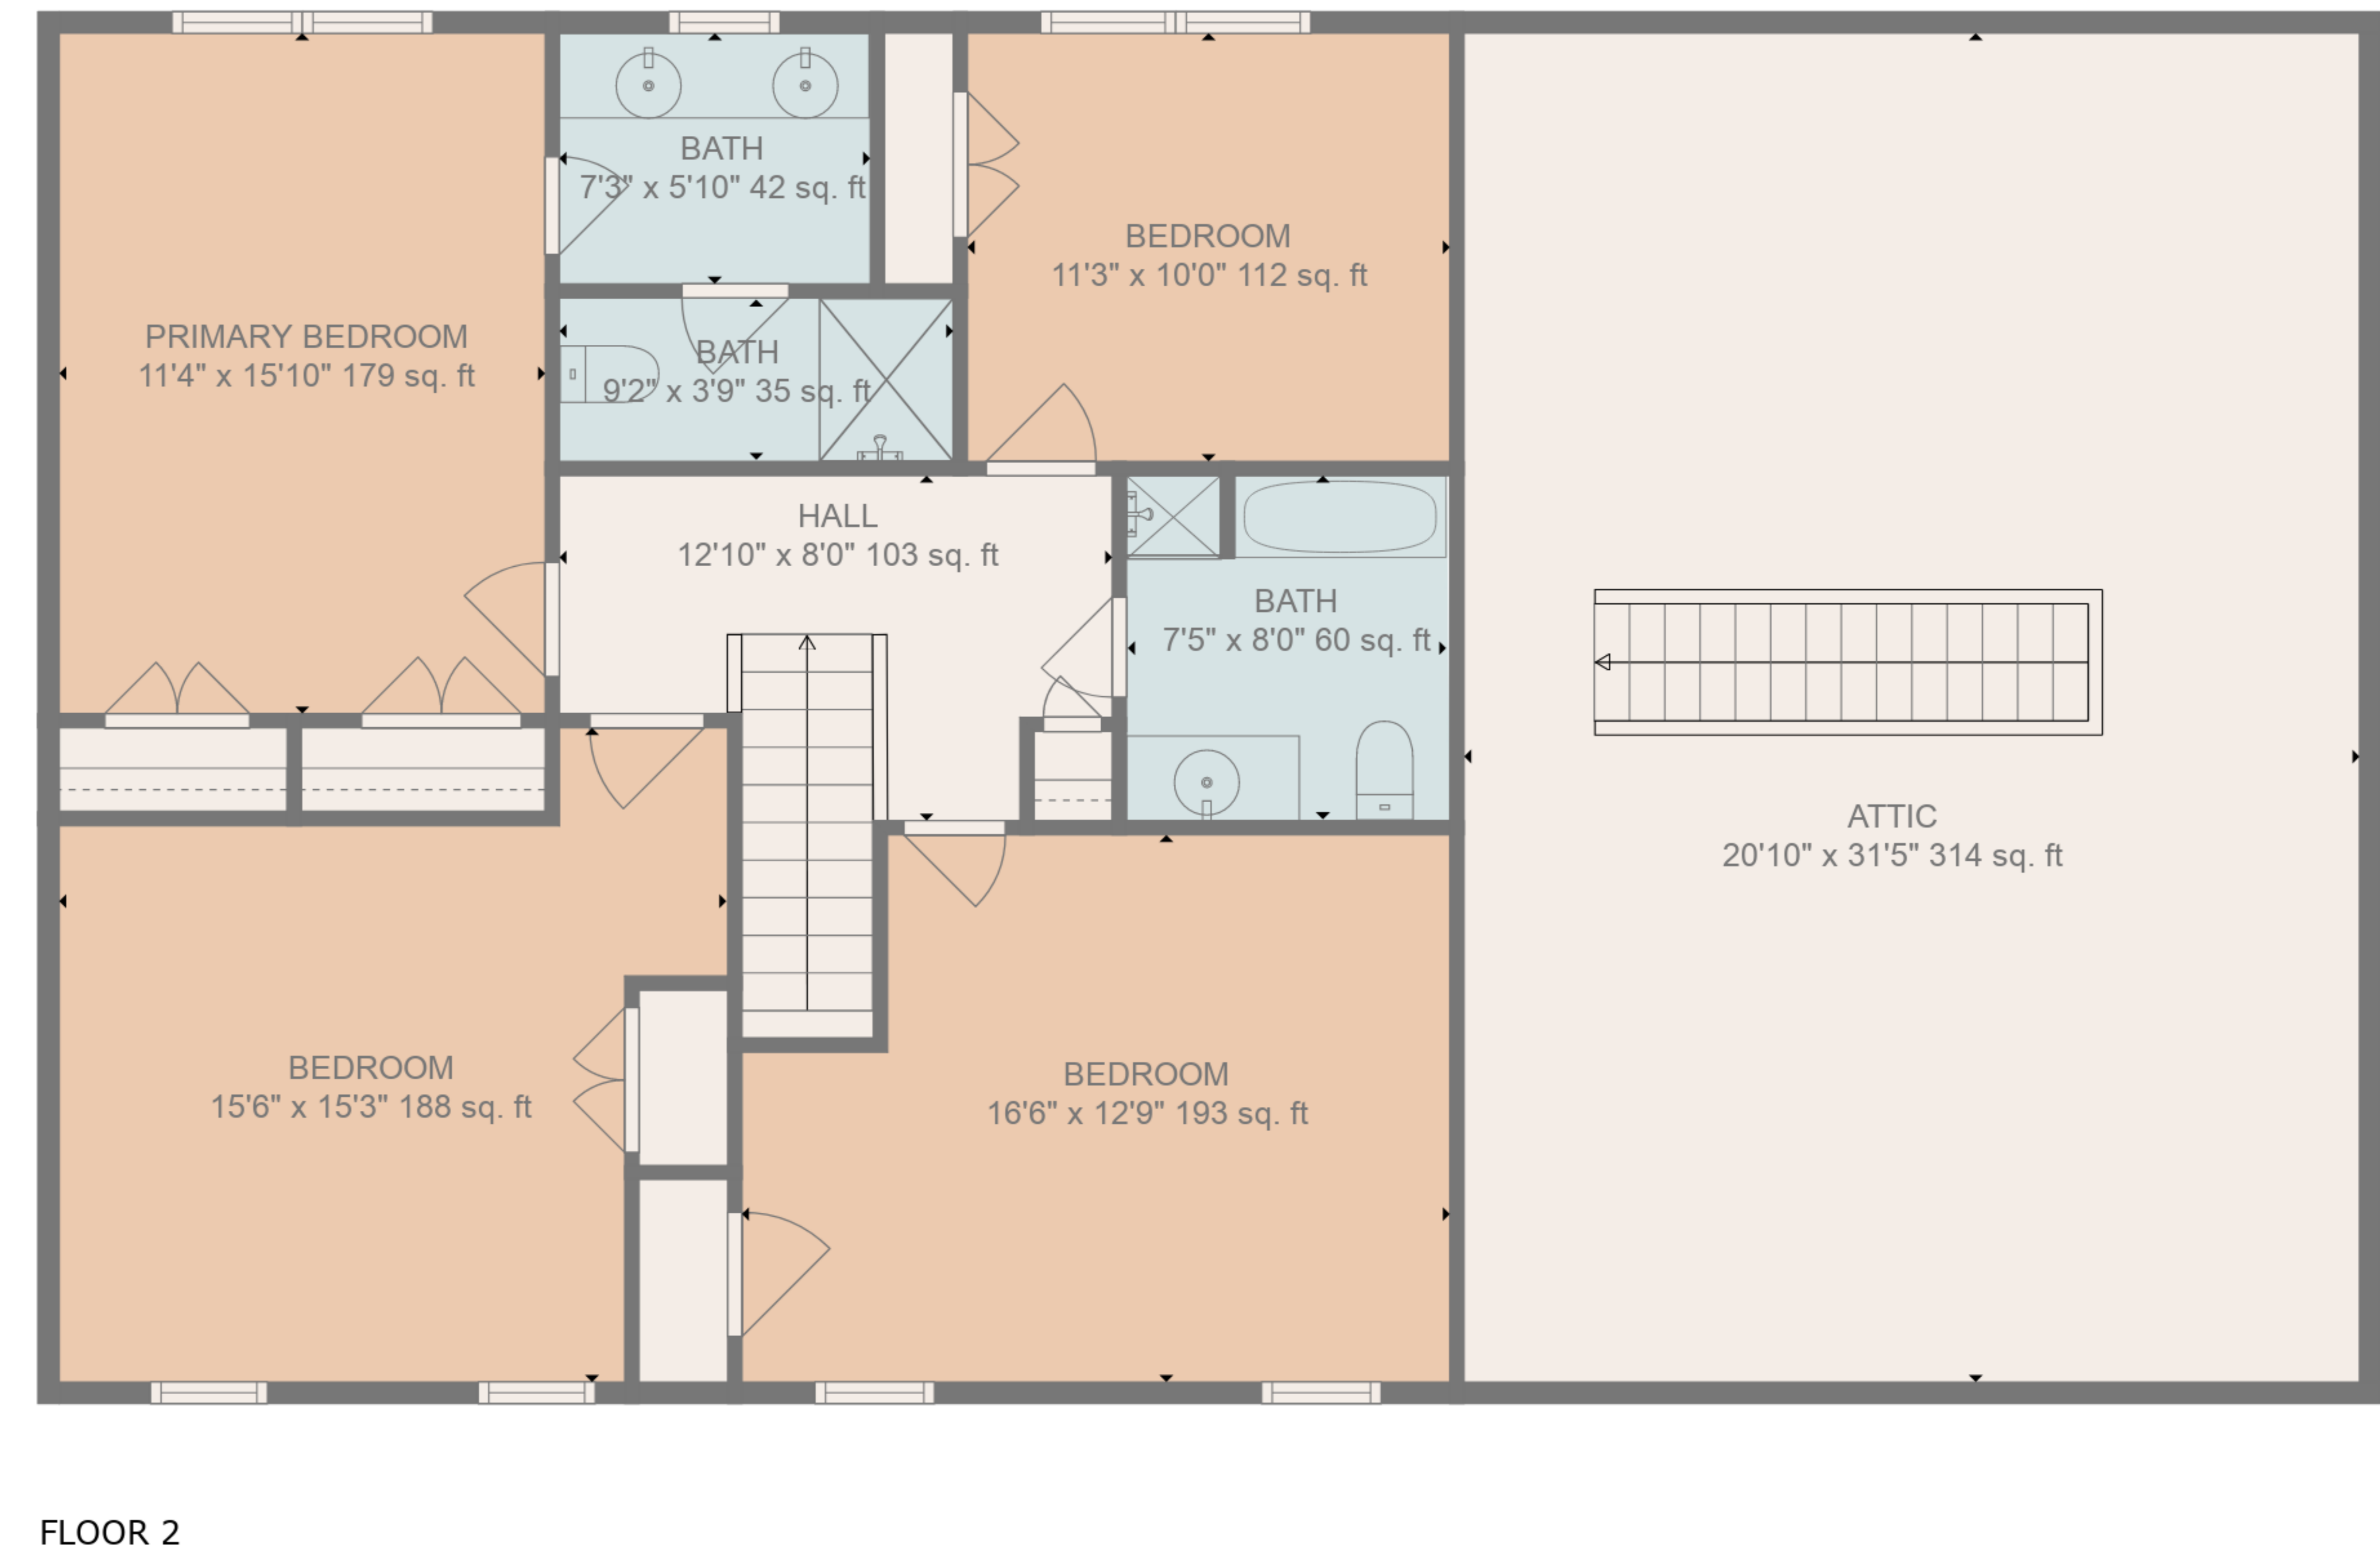

Total scanned area: 3839 sq. ft

SIZES AND DIMENSIONS ARE APPROXIMATE, ACTUAL MAY VARY.

Total scanned area: 3839 sq. ft

SIZES AND DIMENSIONS ARE APPROXIMATE, ACTUAL MAY VARY.

Total scanned area: 3839 sq. ft

SIZES AND DIMENSIONS ARE APPROXIMATE, ACTUAL MAY VARY.