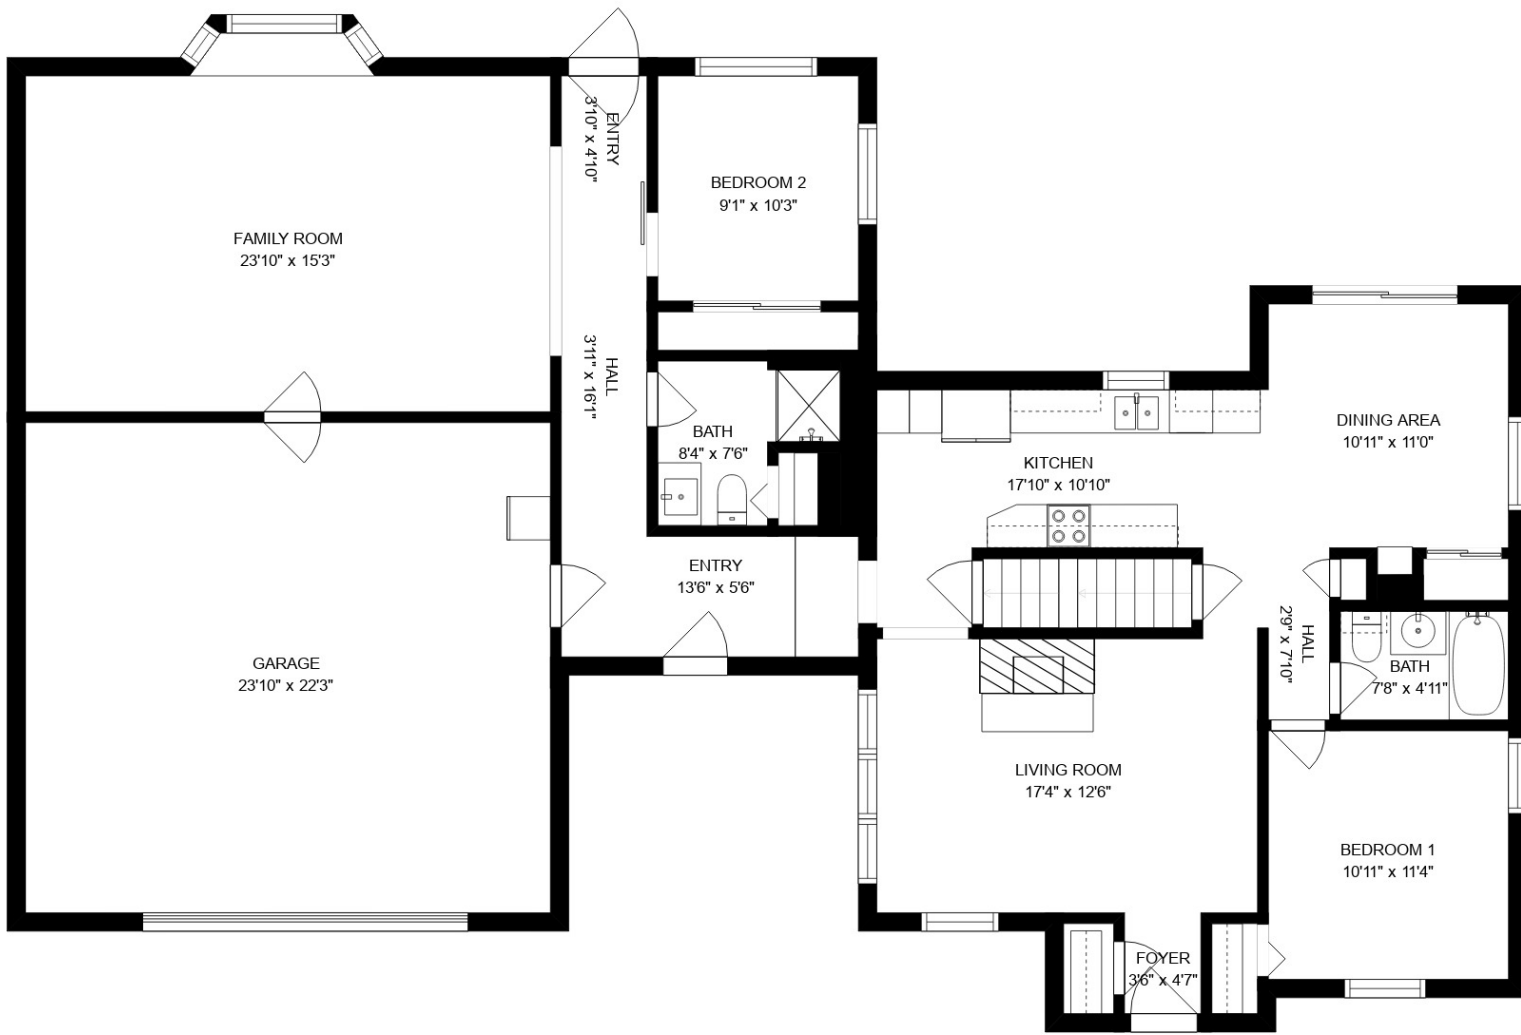

Estimated areas

SIZES AND DIMENSIONS ARE APPROXIMATE. ACTUAL MAY VARY.