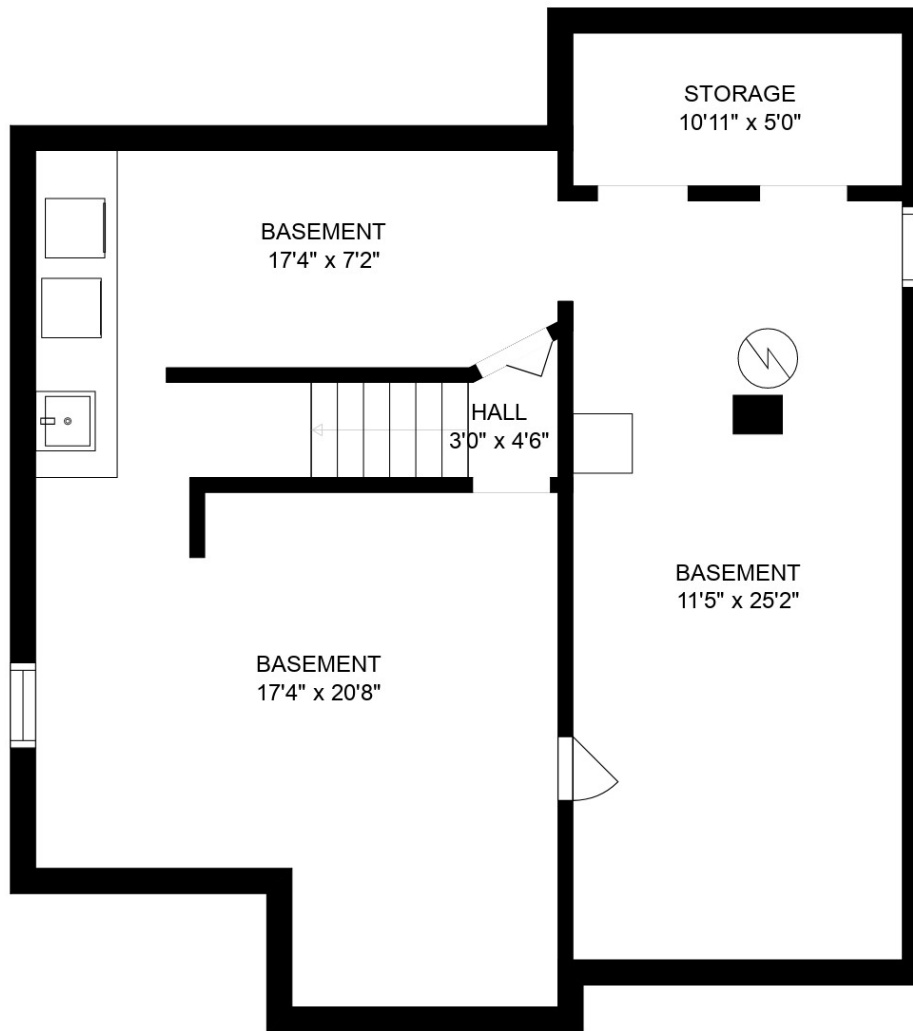

Estimated areas

SIZES AND DIMENSIONS ARE APPROXIMATE. ACTUAL MAY VARY.