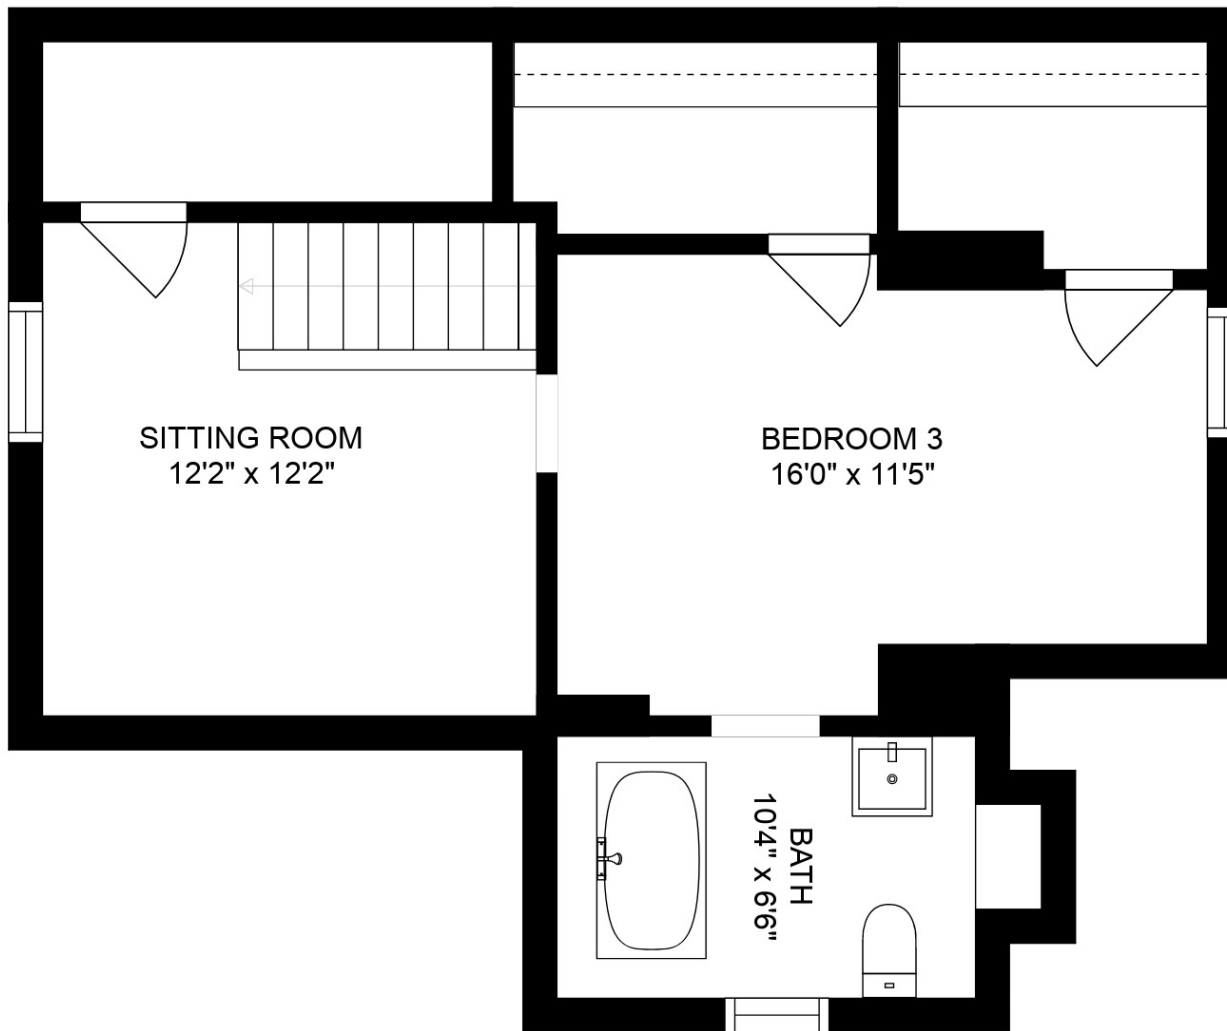

Estimated areas

SIZES AND DIMENSIONS ARE APPROXIMATE. ACTUAL MAY VARY.