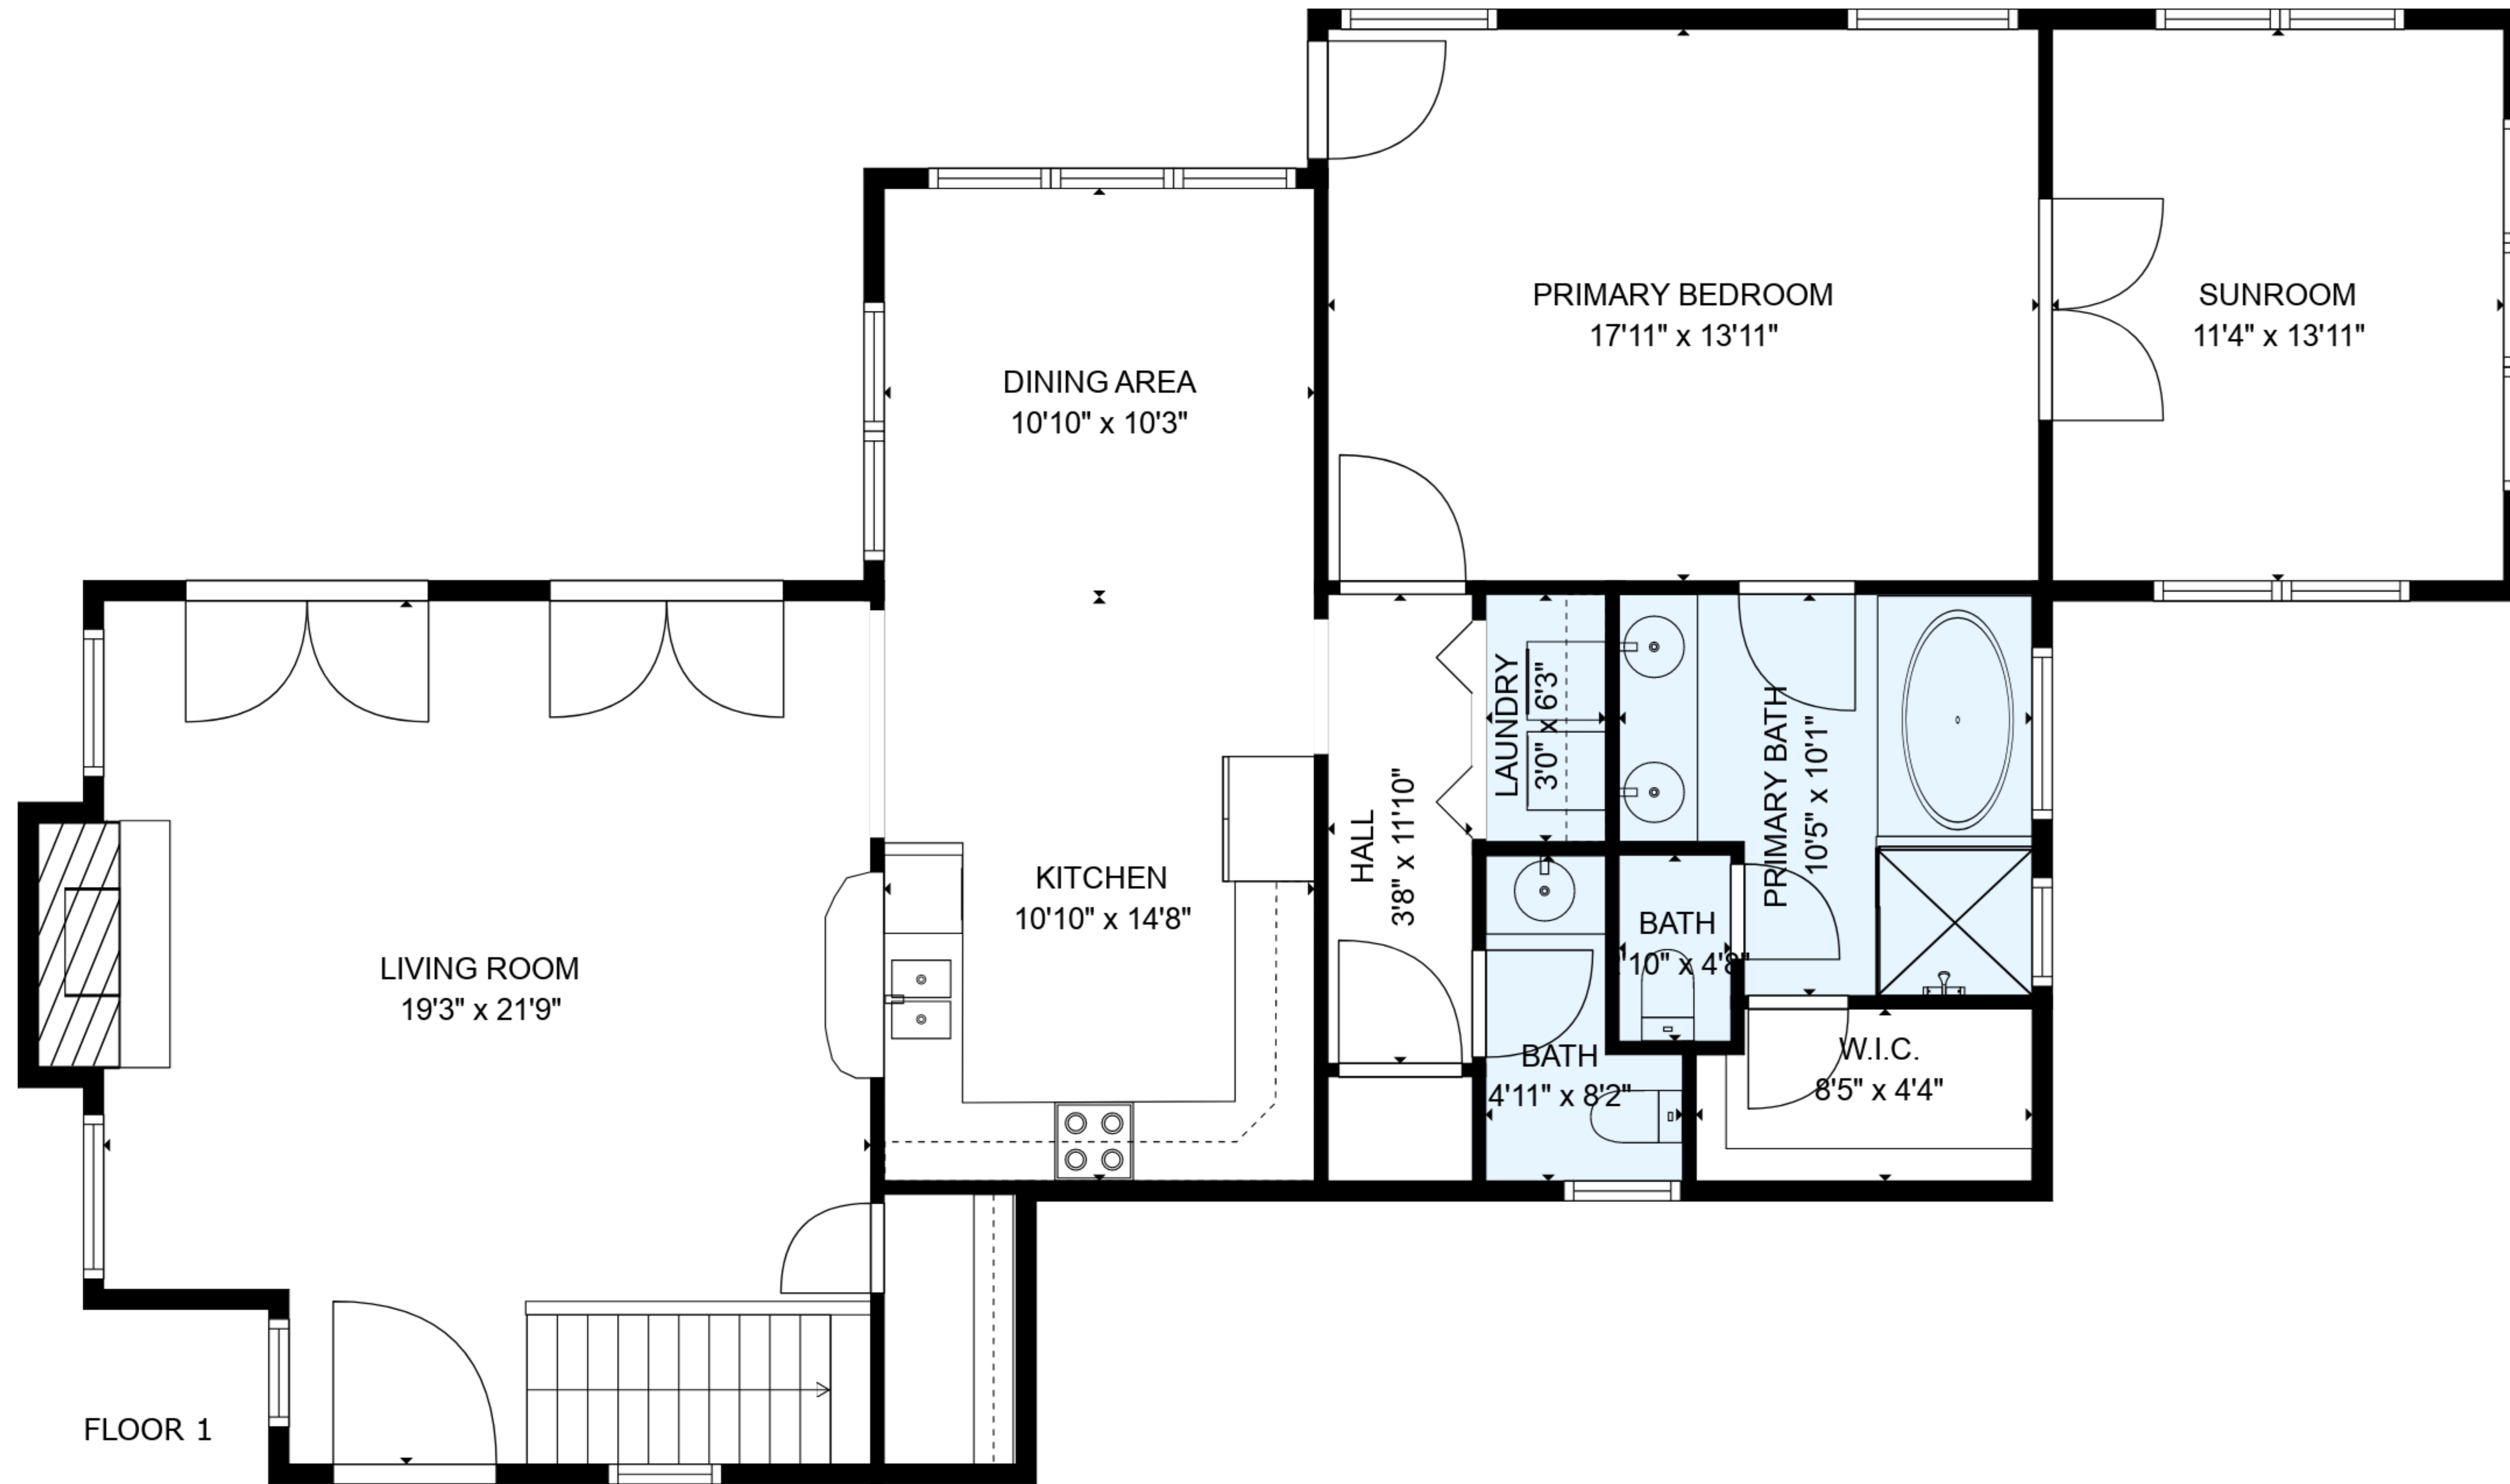

ESTIMATED AREAS

GLA FLOOR 1: 1482 sq. ft EXCLUDED AREAS 12 sq. ft
 GLA FLOOR 2: 756 sq. ft EXCLUDED AREAS 630 sq. ft
 Total GLA 2238 sq. ft, total area 2491 sq. ft

ESTIMATED AREAS

GLA FLOOR 1: 1482 sq. ft EXCLUDED AREAS 12 sq. ft
 GLA FLOOR 2: 756 sq. ft EXCLUDED AREAS 630 sq. ft
 Total GLA 2238 sq. ft, total area 2491 sq. ft

ESTIMATED AREAS

GLA FLOOR 1: 1482 sq. ft EXCLUDED AREAS 12 sq. ft

GLA FLOOR 2: 756 sq. ft EXCLUDED AREAS 630 sq. ft

Total GLA 2238 sq. ft, total area 2491 sq. ft