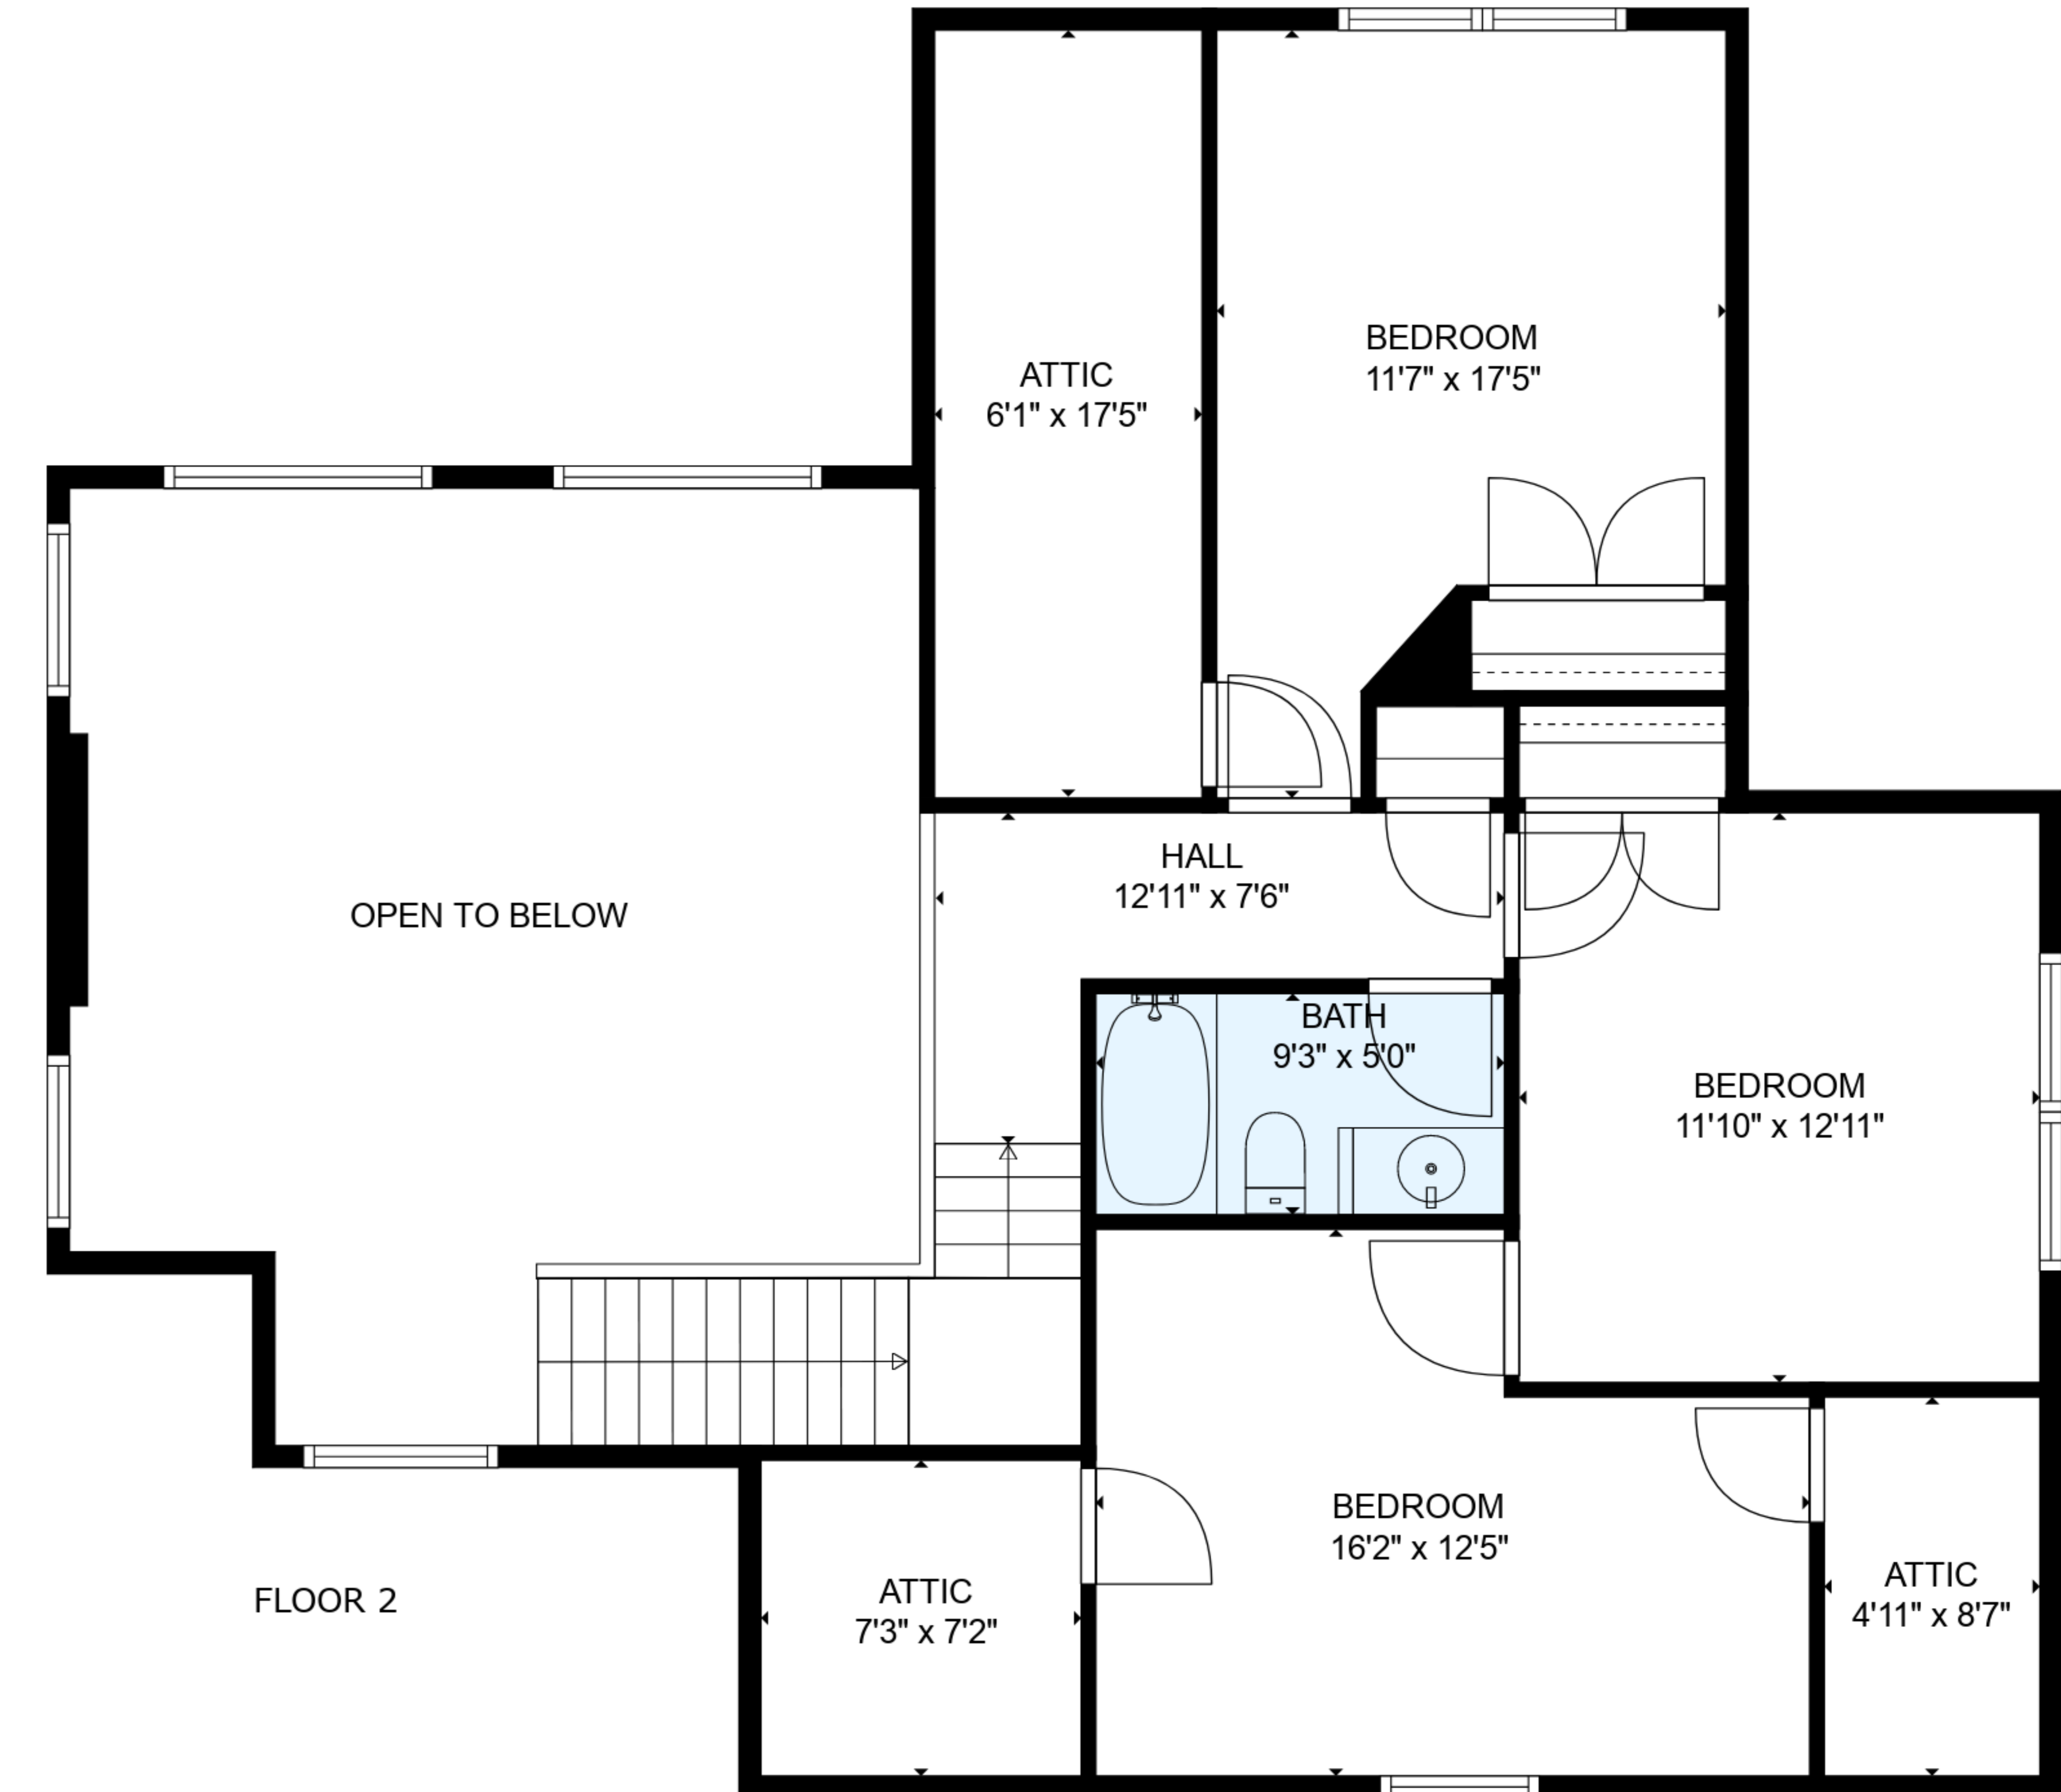

ESTIMATED AREAS

GLA FLOOR 1: 1482 sq. ft EXCLUDED AREAS 12 sq. ft
 GLA FLOOR 2: 756 sq. ft EXCLUDED AREAS 630 sq. ft
 Total GLA 2238 sq. ft, total area 2491 sq. ft

ESTIMATED AREAS

GLA FLOOR 1: 1482 sq. ft EXCLUDED AREAS 12 sq. ft
 GLA FLOOR 2: 756 sq. ft EXCLUDED AREAS 630 sq. ft
 Total GLA 2238 sq. ft, total area 2491 sq. ft

ESTIMATED AREAS

GLA FLOOR 1: 1482 sq. ft EXCLUDED AREAS 12 sq. ft

GLA FLOOR 2: 756 sq. ft EXCLUDED AREAS 630 sq. ft

Total GLA 2238 sq. ft, total area 2491 sq. ft