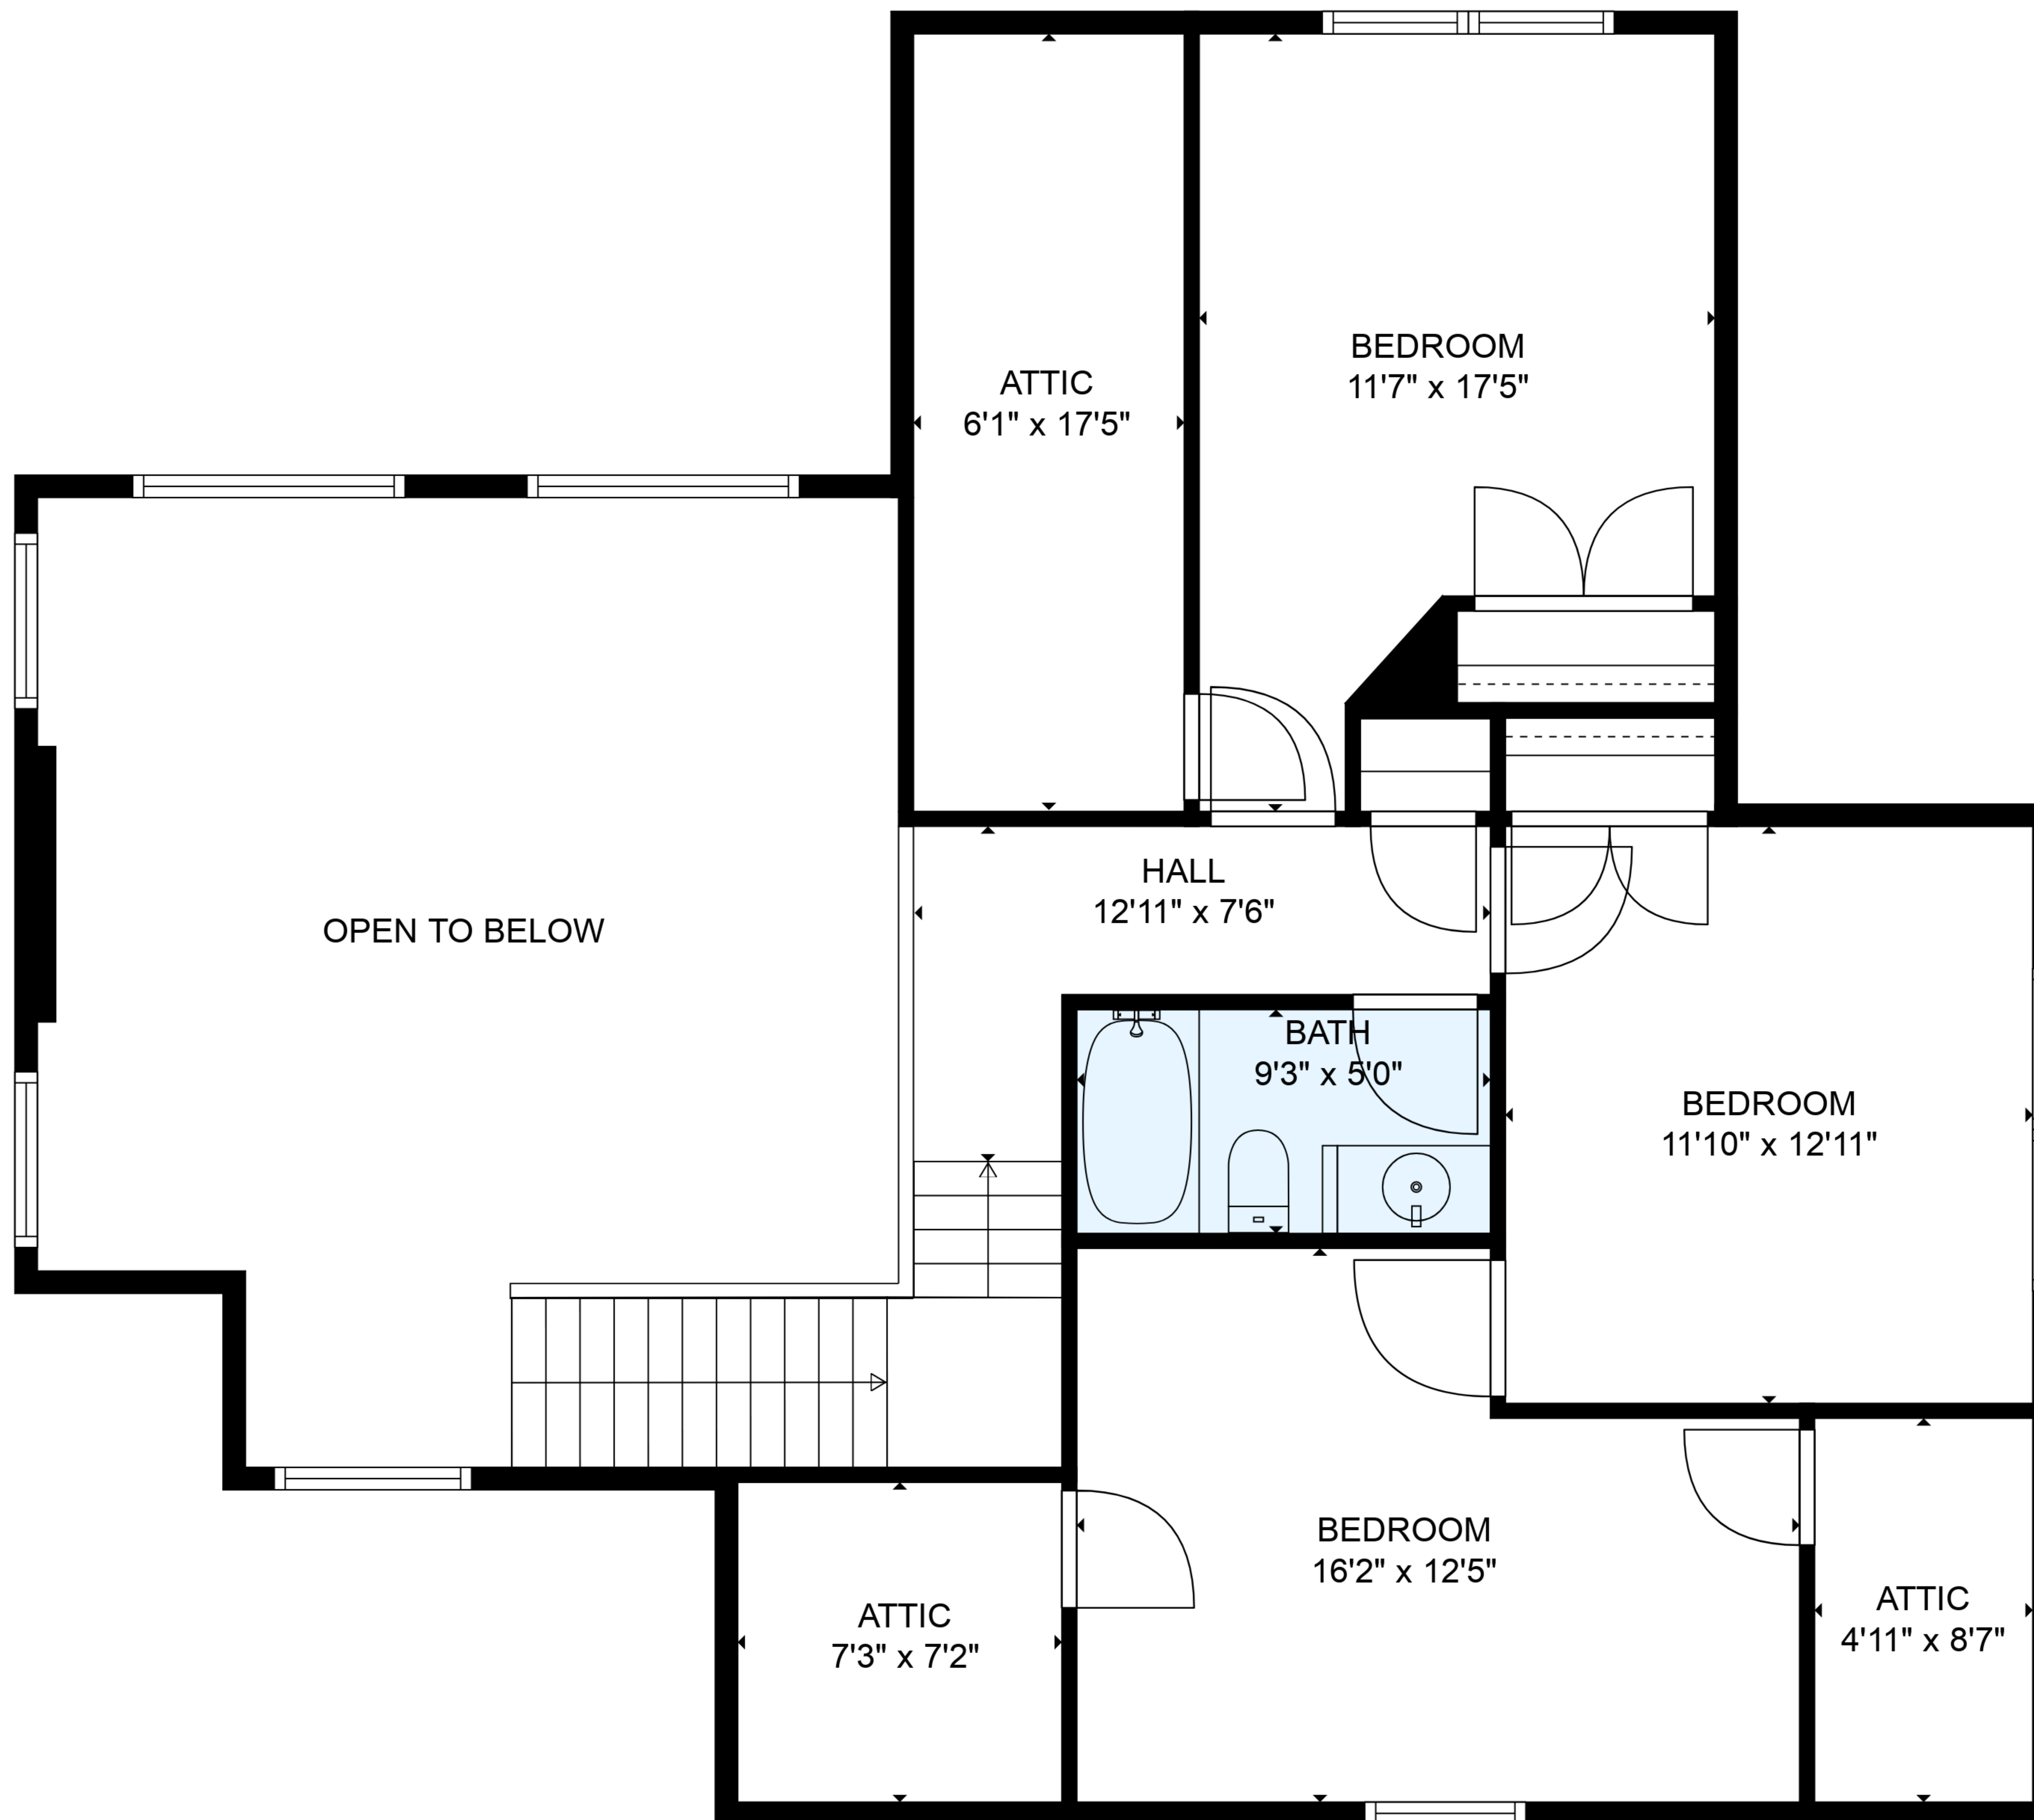

ESTIMATED AREAS

GLA FLOOR 1: 1482 sq. ft EXCLUDED AREAS 12 sq. ft
 GLA FLOOR 2: 756 sq. ft EXCLUDED AREAS 630 sq. ft
 Total GLA 2238 sq. ft, total area 2491 sq. ft

ESTIMATED AREAS

GLA FLOOR 1: 1482 sq. ft EXCLUDED AREAS 12 sq. ft
 GLA FLOOR 2: 756 sq. ft EXCLUDED AREAS 630 sq. ft
 Total GLA 2238 sq. ft, total area 2491 sq. ft

ESTIMATED AREAS

GLA FLOOR 1: 1482 sq. ft EXCLUDED AREAS 12 sq. ft

GLA FLOOR 2: 756 sq. ft EXCLUDED AREAS 630 sq. ft

Total GLA 2238 sq. ft, total area 2491 sq. ft