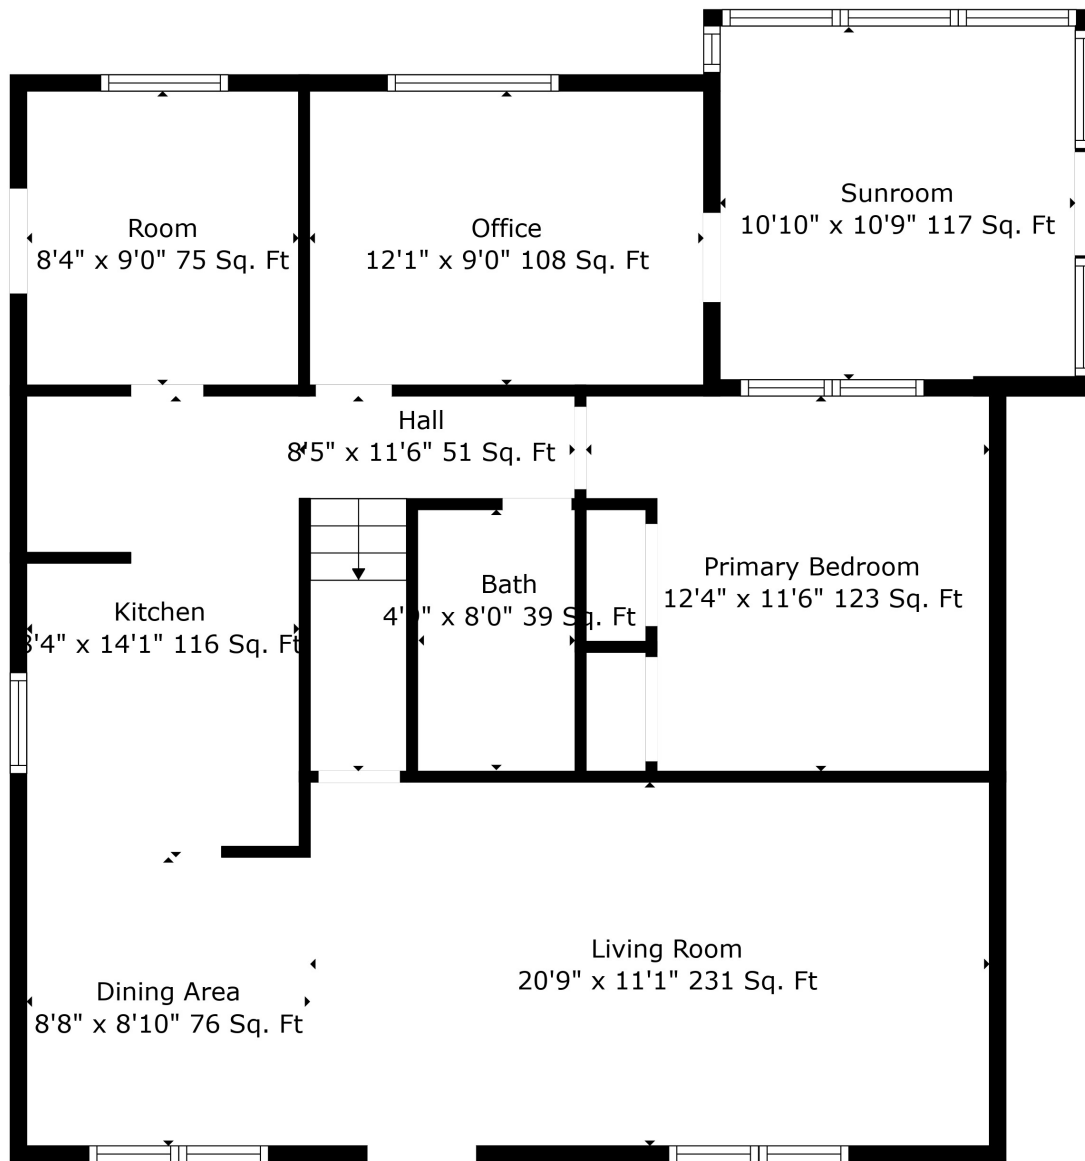

Floor 1

Floor 2

Total scanned area: 1505 sq. ft

Measurements Are Deemed Highly Reliable But Not Guaranteed.

Total scanned area: 1505 sq. ft

Measurements Are Deemed Highly Reliable But Not Guaranteed.

Total scanned area: 1505 sq. ft