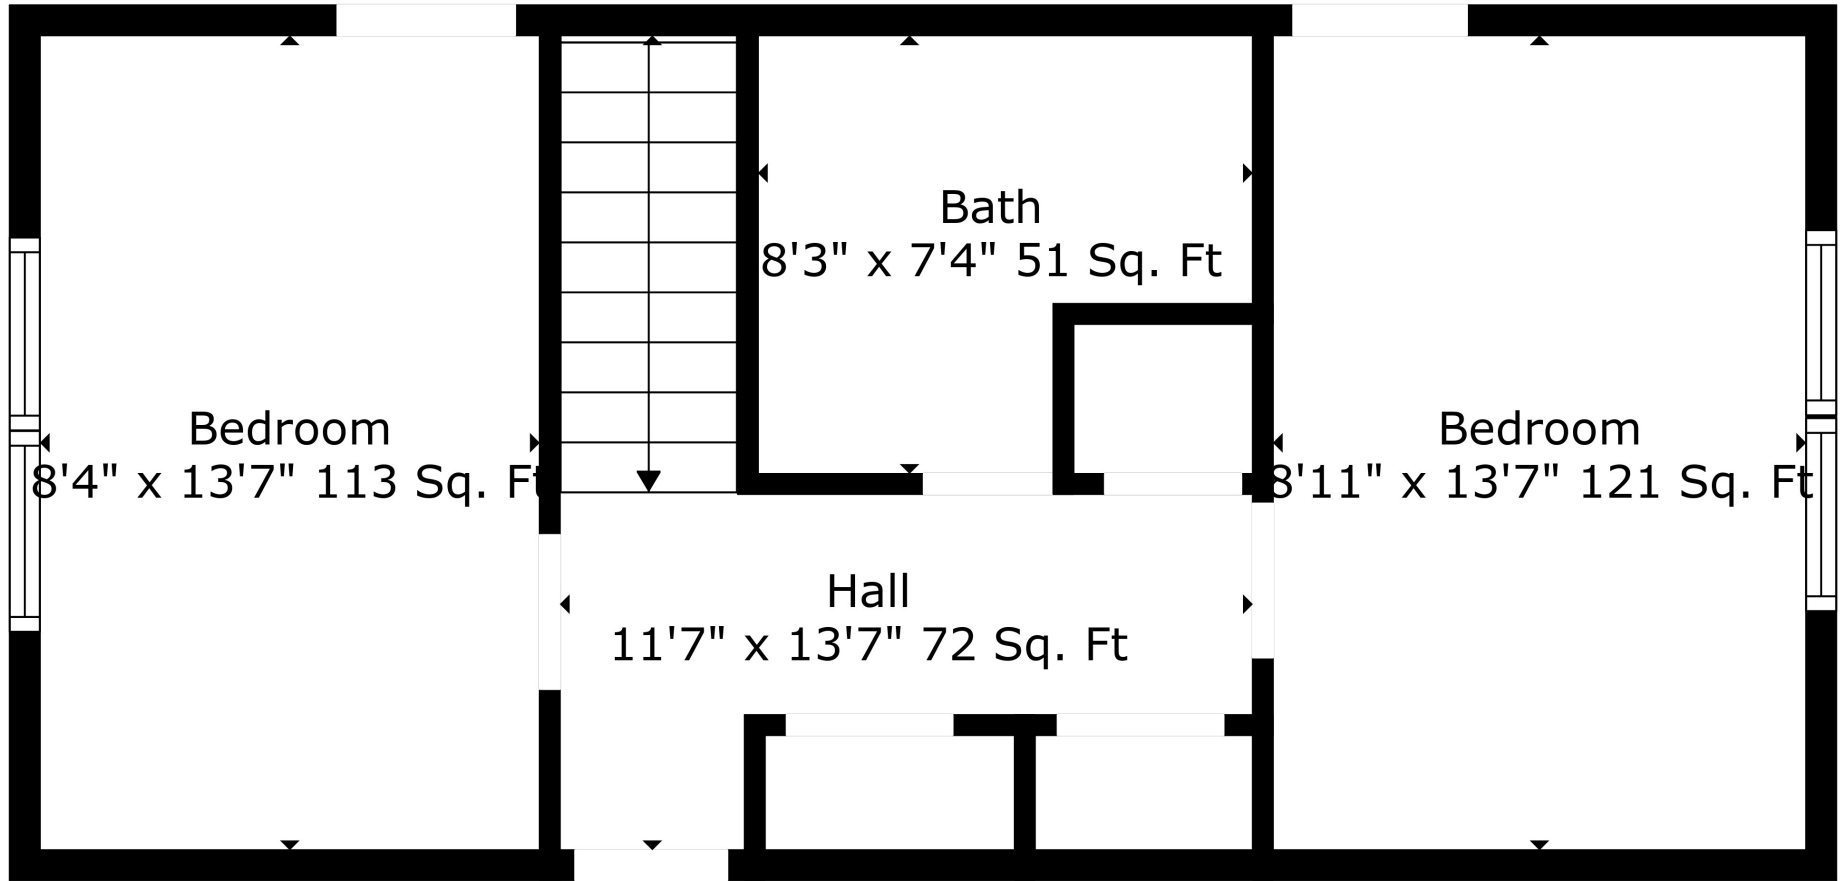

Floor 1

Floor 2

Total scanned area: 1505 sq. ft

Measurements Are Deemed Highly Reliable But Not Guaranteed.

Total scanned area: 1505 sq. ft

Measurements Are Deemed Highly Reliable But Not Guaranteed.

Total scanned area: 1505 sq. ft