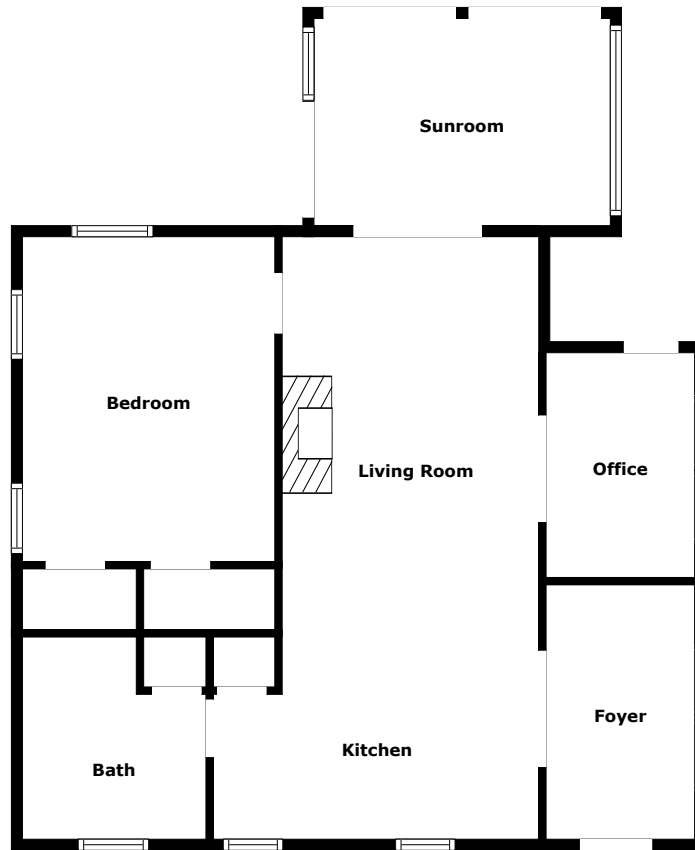

Home report

Rail Road 116
Colchester

Highlights

1 Kitchen

1 Living room

1 Bedroom

1 Bath

1 Office

14 Doors

12 Windows

Nearby services Data source: Google Maps

Northgate, 2.9 mi

Price Chopper, 2.7 mi

**Bell Piano and Music
Lessons, 1.5 mi**

Floor plan

Measurements Are Calculated By Application, Highly Accurate But Not Guaranteed

Appendix 1: Data sheet

Entry - 1	Entry - Foyer - 1	Bath - 1
Office - 1	Bedroom - 1	Room - 1
Room - Glass - 1	LivingRoom - 1	Kitchen - 1