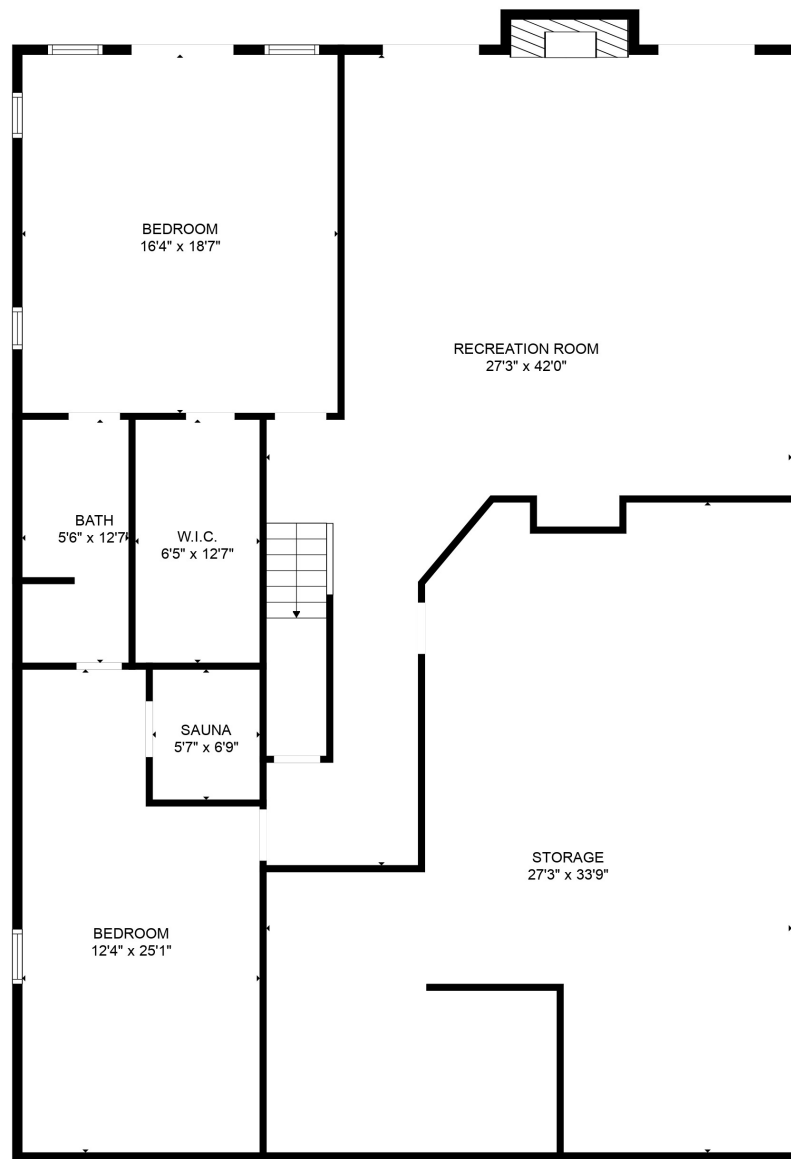

FLOOR 1

FLOOR 2

Total scanned area: 5037 sq. ft

Total scanned area: 5037 sq. ft

MEASUREMENTS ARE CALCULATED BY CUBICASA TECHNOLOGY. DEEMED HIGHLY RELIABLE BUT NOT GUARANTEED.

Total scanned area: 5037 sq. ft

MEASUREMENTS ARE CALCULATED BY CUBICASA TECHNOLOGY. DEEMED HIGHLY RELIABLE BUT NOT GUARANTEED.