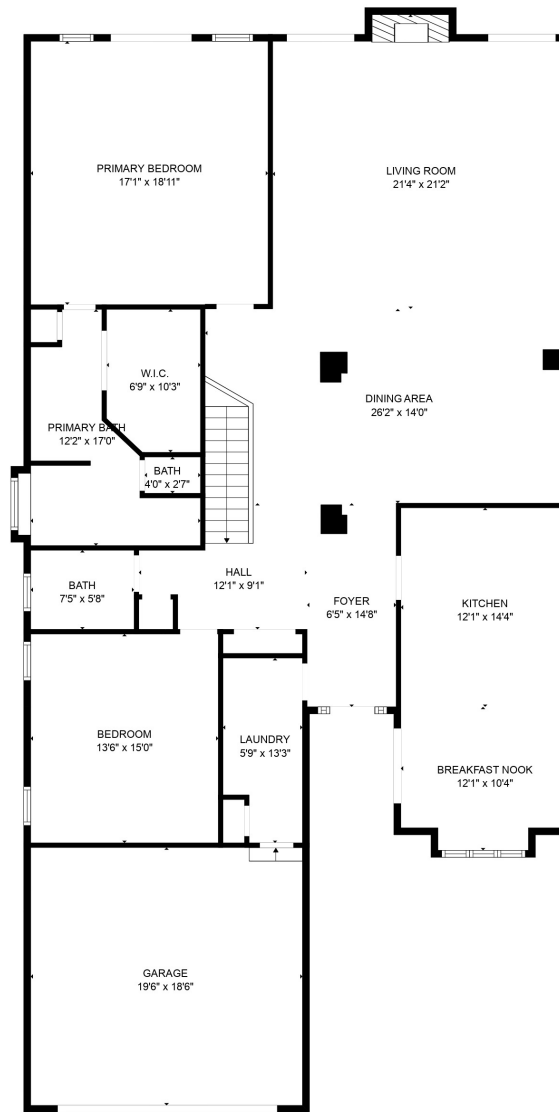

FLOOR 1

FLOOR 2

Total scanned area: 5037 sq. ft

Total scanned area: 5037 sq. ft

MEASUREMENTS ARE CALCULATED BY CUBICASA TECHNOLOGY. DEEMED HIGHLY RELIABLE BUT NOT GUARANTEED.

Total scanned area: 5037 sq. ft

MEASUREMENTS ARE CALCULATED BY CUBICASA TECHNOLOGY. DEEMED HIGHLY RELIABLE BUT NOT GUARANTEED.