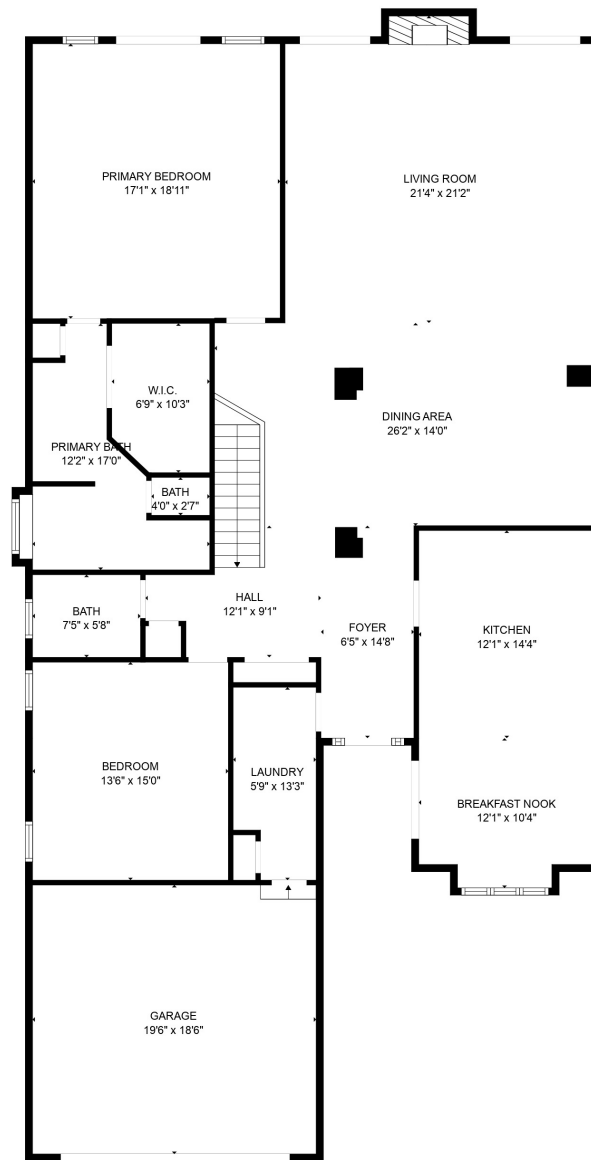

FLOOR 1

FLOOR 2

Total scanned area: 5037 sq. ft

Total scanned area: 5037 sq. ft

MEASUREMENTS ARE CALCULATED BY CUBICASA TECHNOLOGY. DEEMED HIGHLY RELIABLE BUT NOT GUARANTEED.

Total scanned area: 5037 sq. ft

MEASUREMENTS ARE CALCULATED BY CUBICASA TECHNOLOGY. DEEMED HIGHLY RELIABLE BUT NOT GUARANTEED.