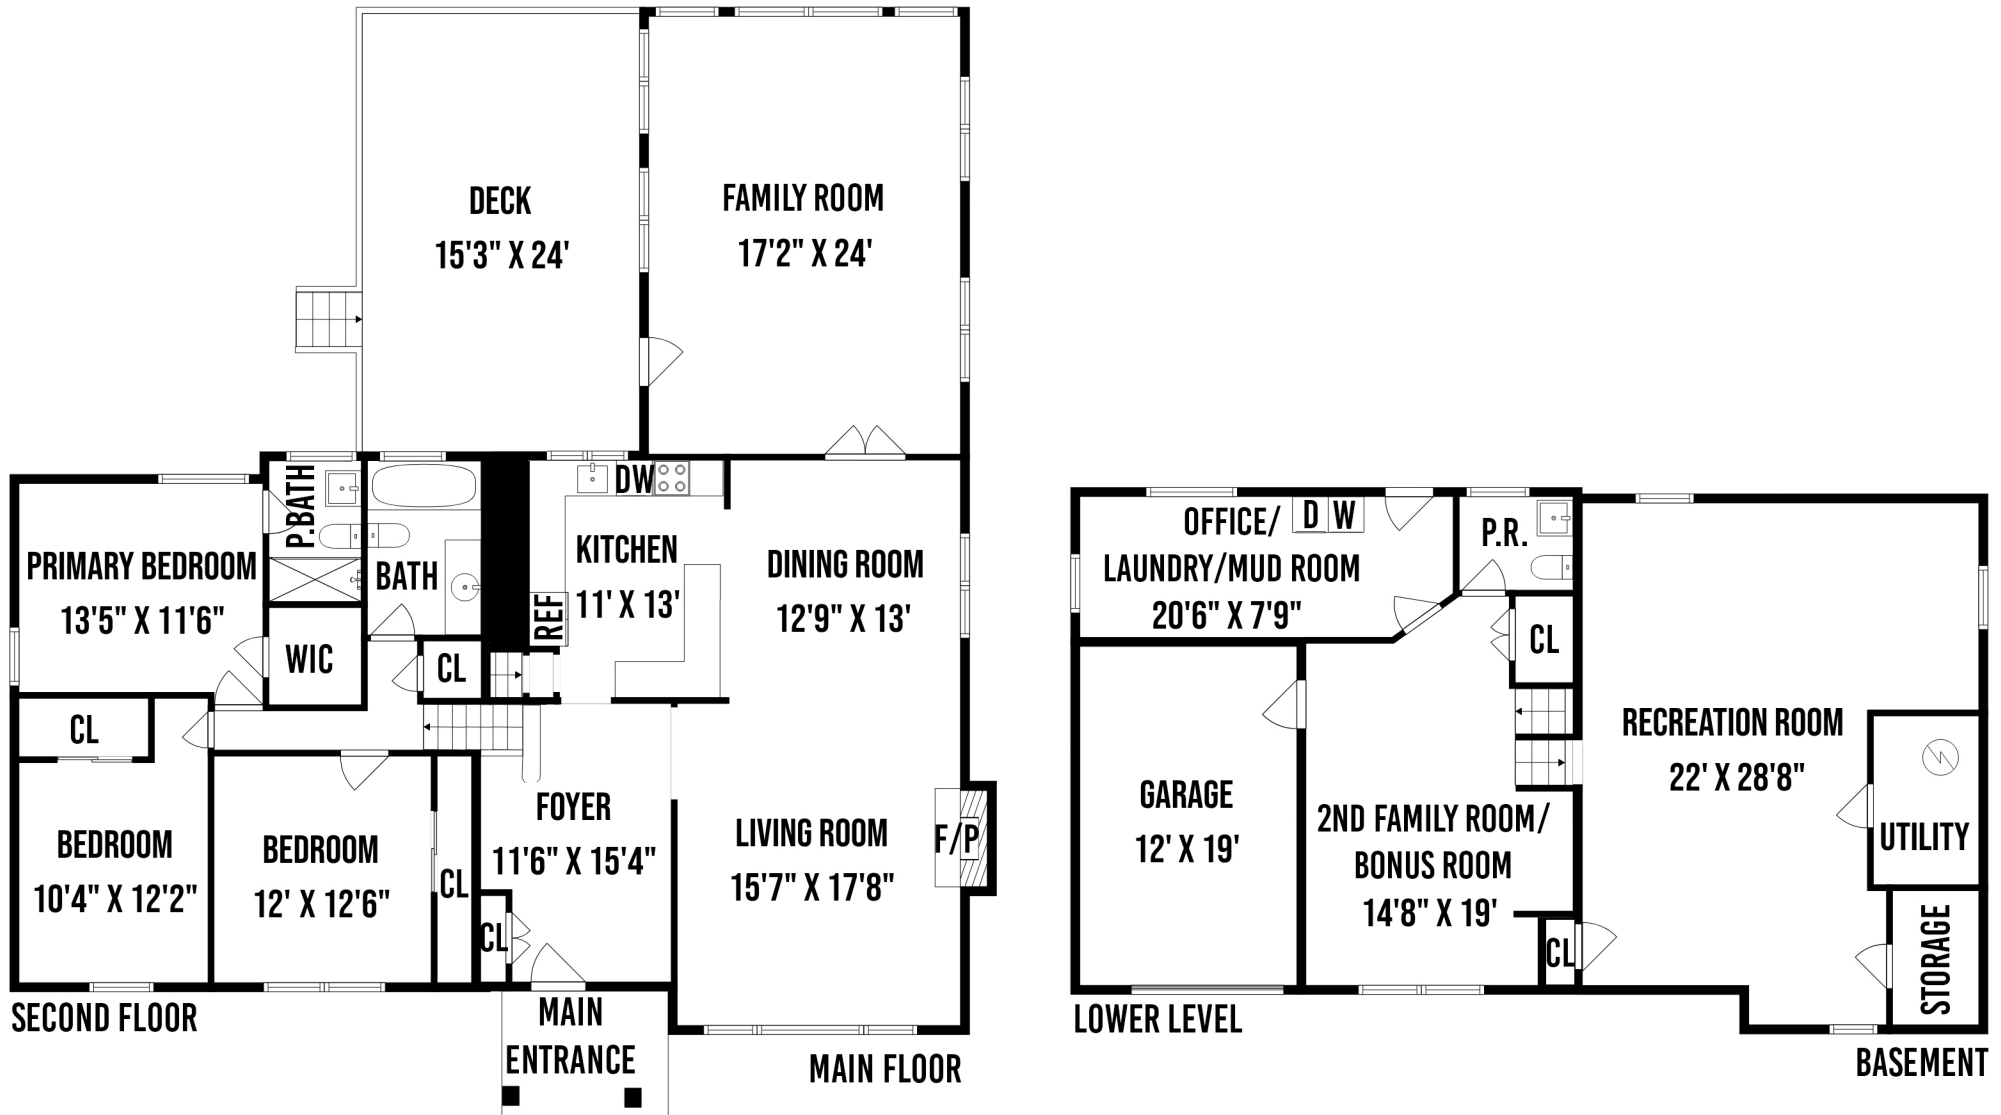

# 18 PINE DRIVE NORTH ROSLYN NY

PREPARED BY HOME MEDIA GROUP INC. TEL 212-731-2301

THIS FLOOR PLAN ILLUSTRATION IS AN APPROXIMATION OF EXISTING STRUCTURES AND FEATURES AND IS PROVIDED FOR CONVENIENCE ONLY WITH THE PERMISSION OF THE SELLER. ALL MEASUREMENTS ARE APPROXIMATE AND NOT GUARANTEED TO BE EXACT OR TO SCALE.