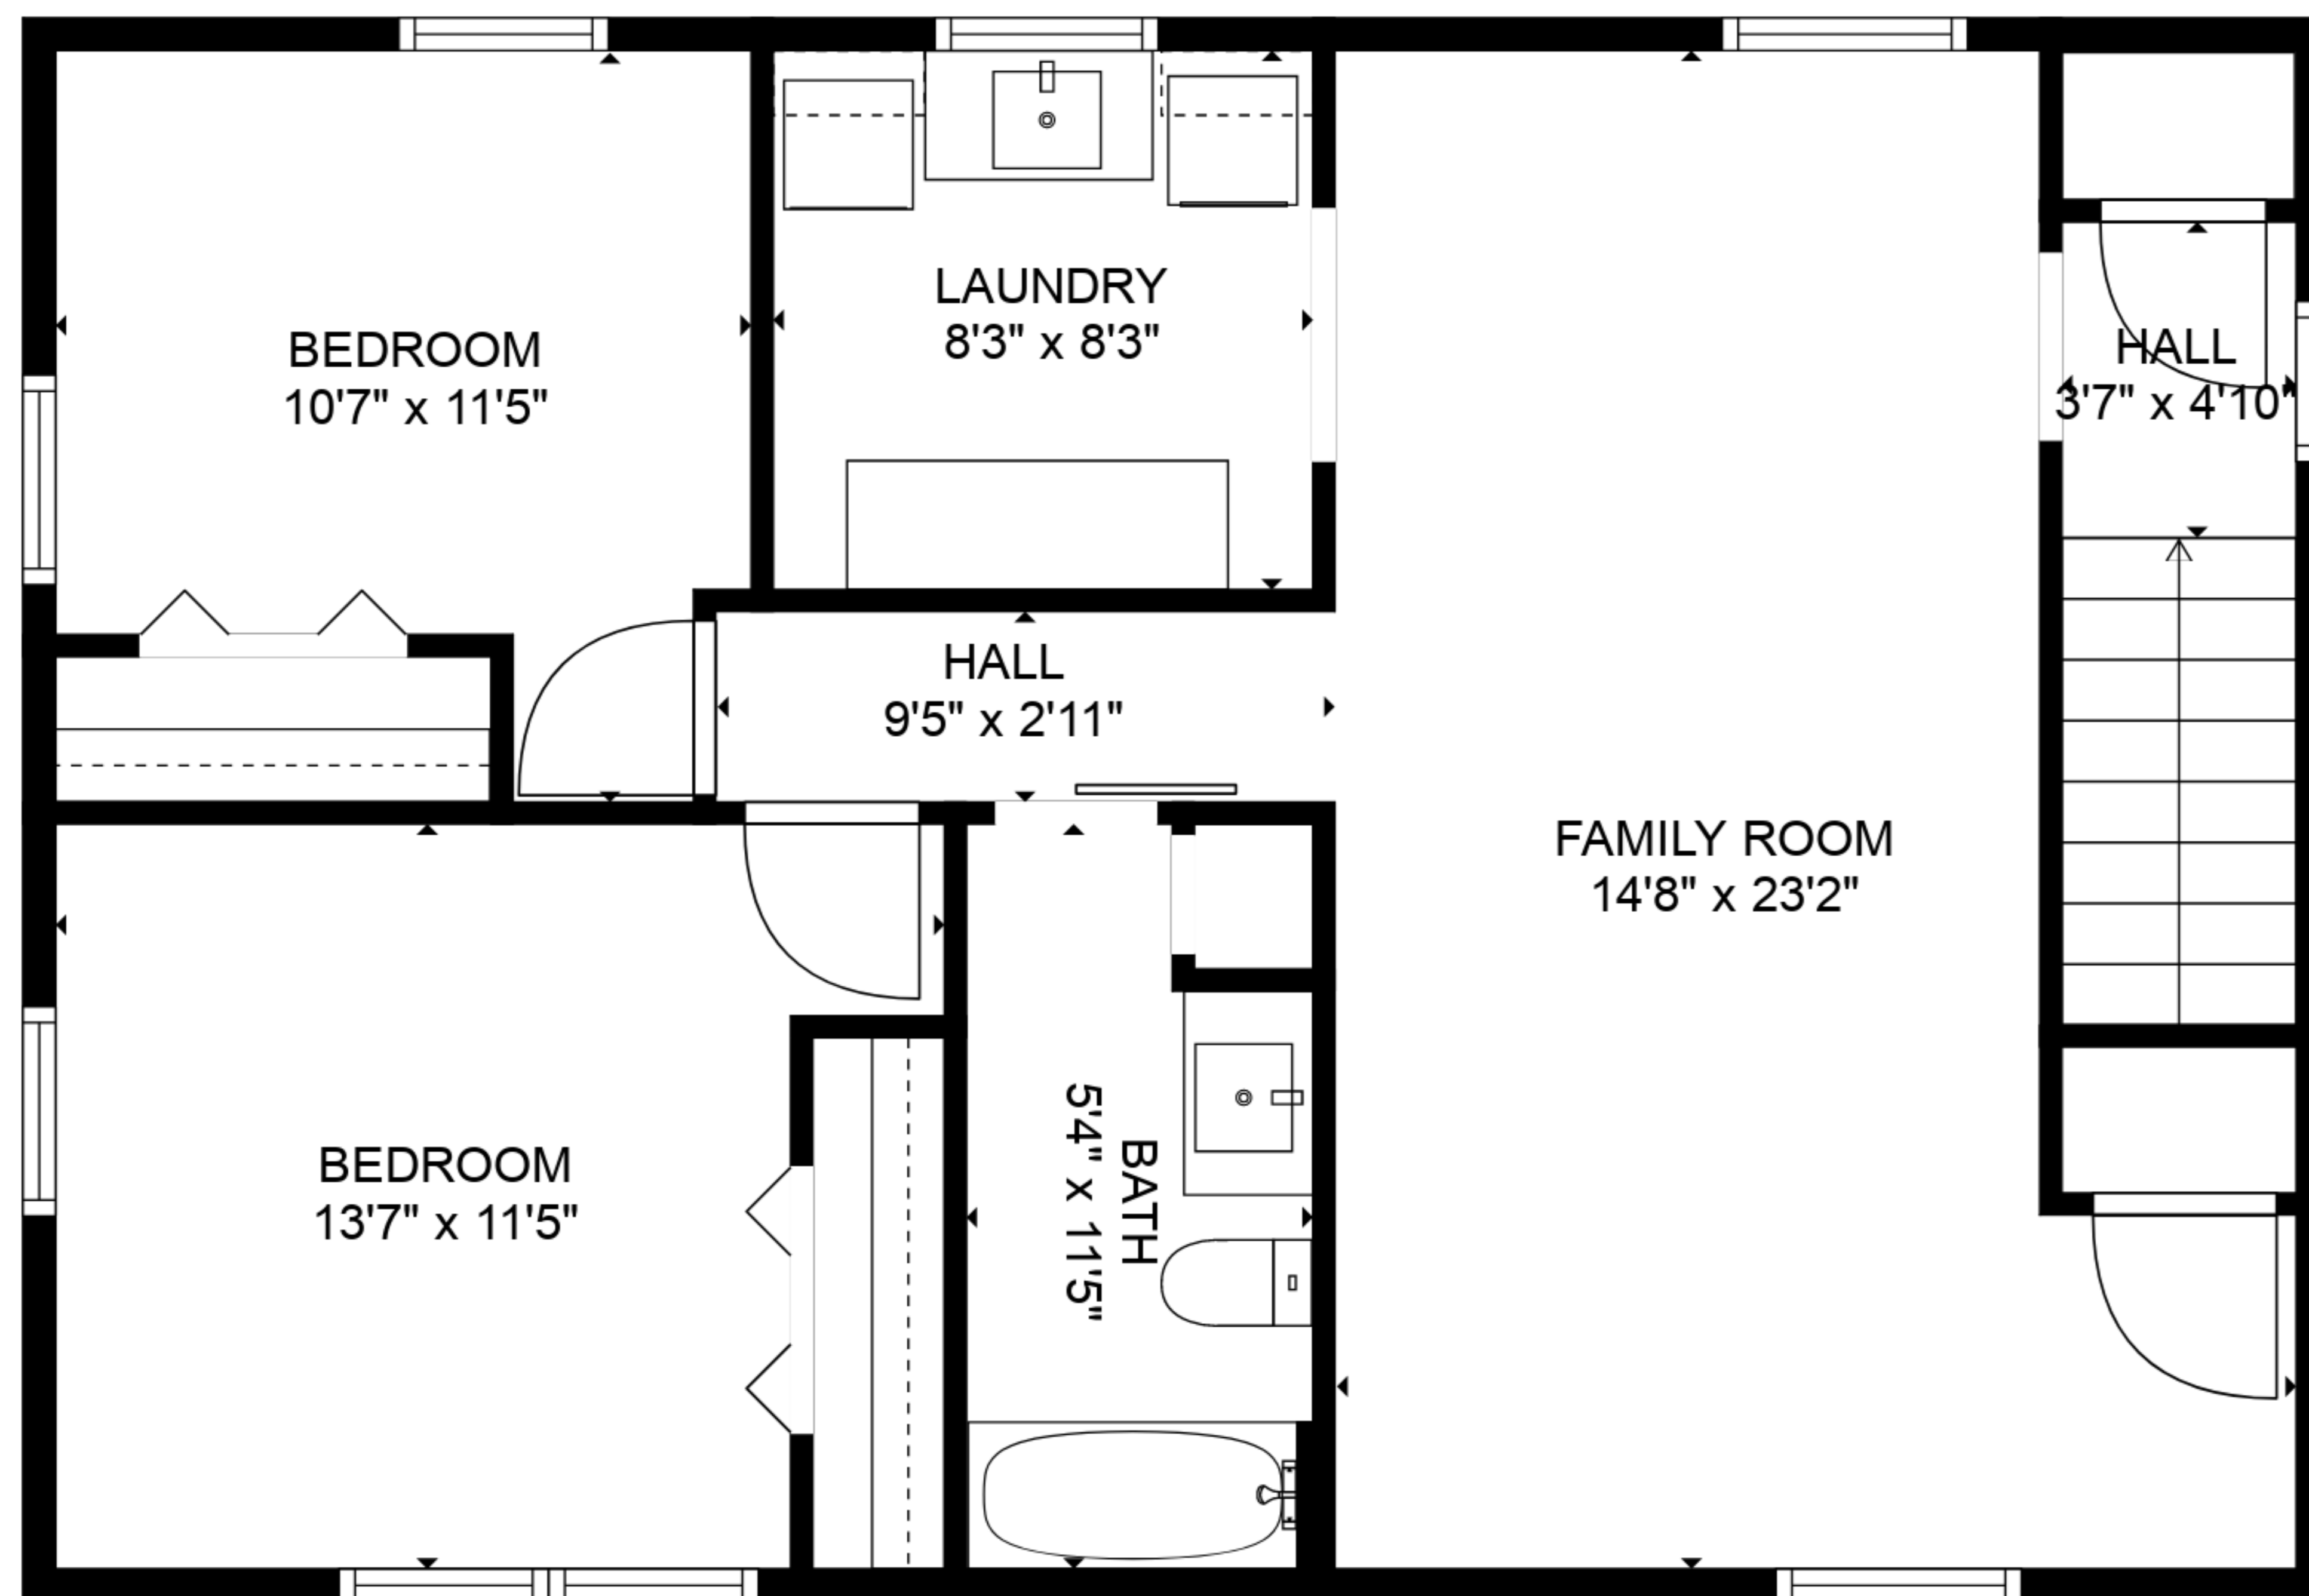

**TOTAL: 1875 sq. ft**  
FLOOR 1: 1080 sq. ft, FLOOR 2: 795 sq. ft  
EXCLUDED AREAS: GARAGE: 434 sq. ft, PORCH: 189 sq. ft

**TOTAL: 1875 sq. ft**

FLOOR 1: 1080 sq. ft, FLOOR 2: 795 sq. ft

EXCLUDED AREAS: GARAGE: 434 sq. ft, PORCH: 189 sq. ft

FLOOR 2

FLOOR 1

**TOTAL: 1875 sq. ft**  
 FLOOR 1: 1080 sq. ft, FLOOR 2: 795 sq. ft  
 EXCLUDED AREAS: GARAGE: 434 sq. ft, PORCH: 189 sq. ft