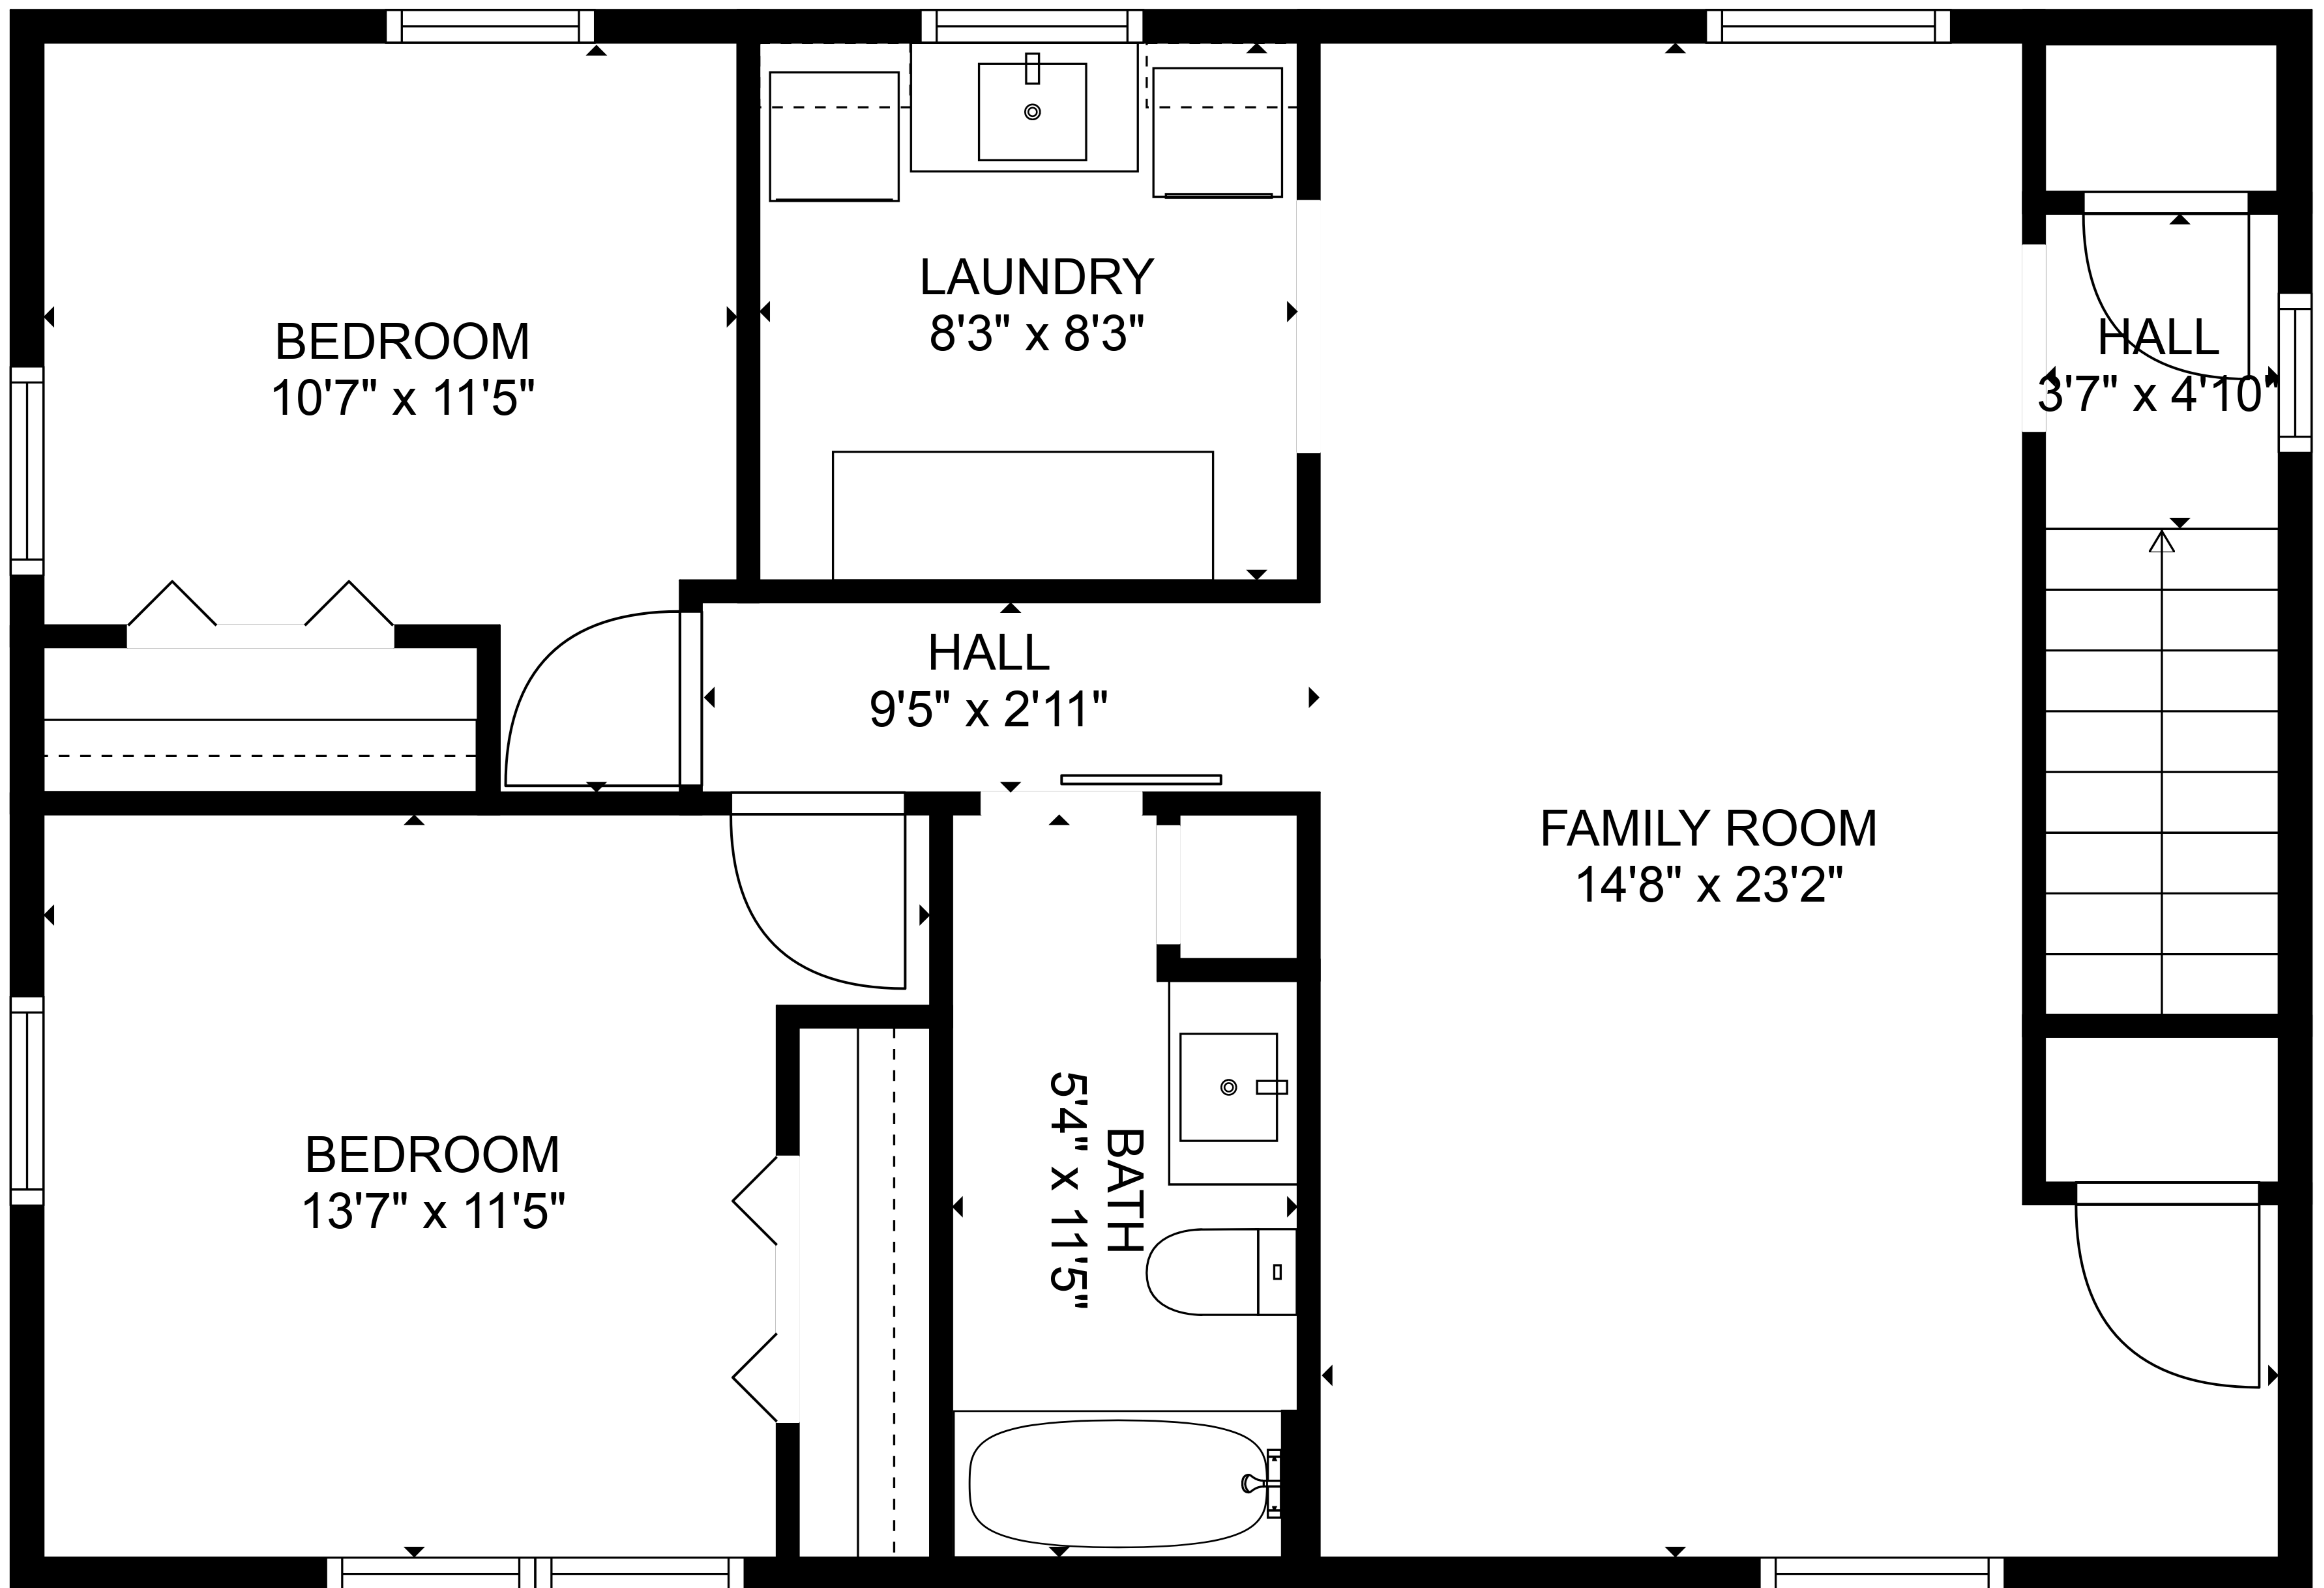

**TOTAL: 1875 sq. ft**  
FLOOR 1: 1080 sq. ft, FLOOR 2: 795 sq. ft  
EXCLUDED AREAS: GARAGE: 434 sq. ft, PORCH: 189 sq. ft

**TOTAL: 1875 sq. ft**

FLOOR 1: 1080 sq. ft, FLOOR 2: 795 sq. ft

EXCLUDED AREAS: GARAGE: 434 sq. ft, PORCH: 189 sq. ft

FLOOR 2

FLOOR 1

**TOTAL: 1875 sq. ft**  
 FLOOR 1: 1080 sq. ft, FLOOR 2: 795 sq. ft  
 EXCLUDED AREAS: GARAGE: 434 sq. ft, PORCH: 189 sq. ft