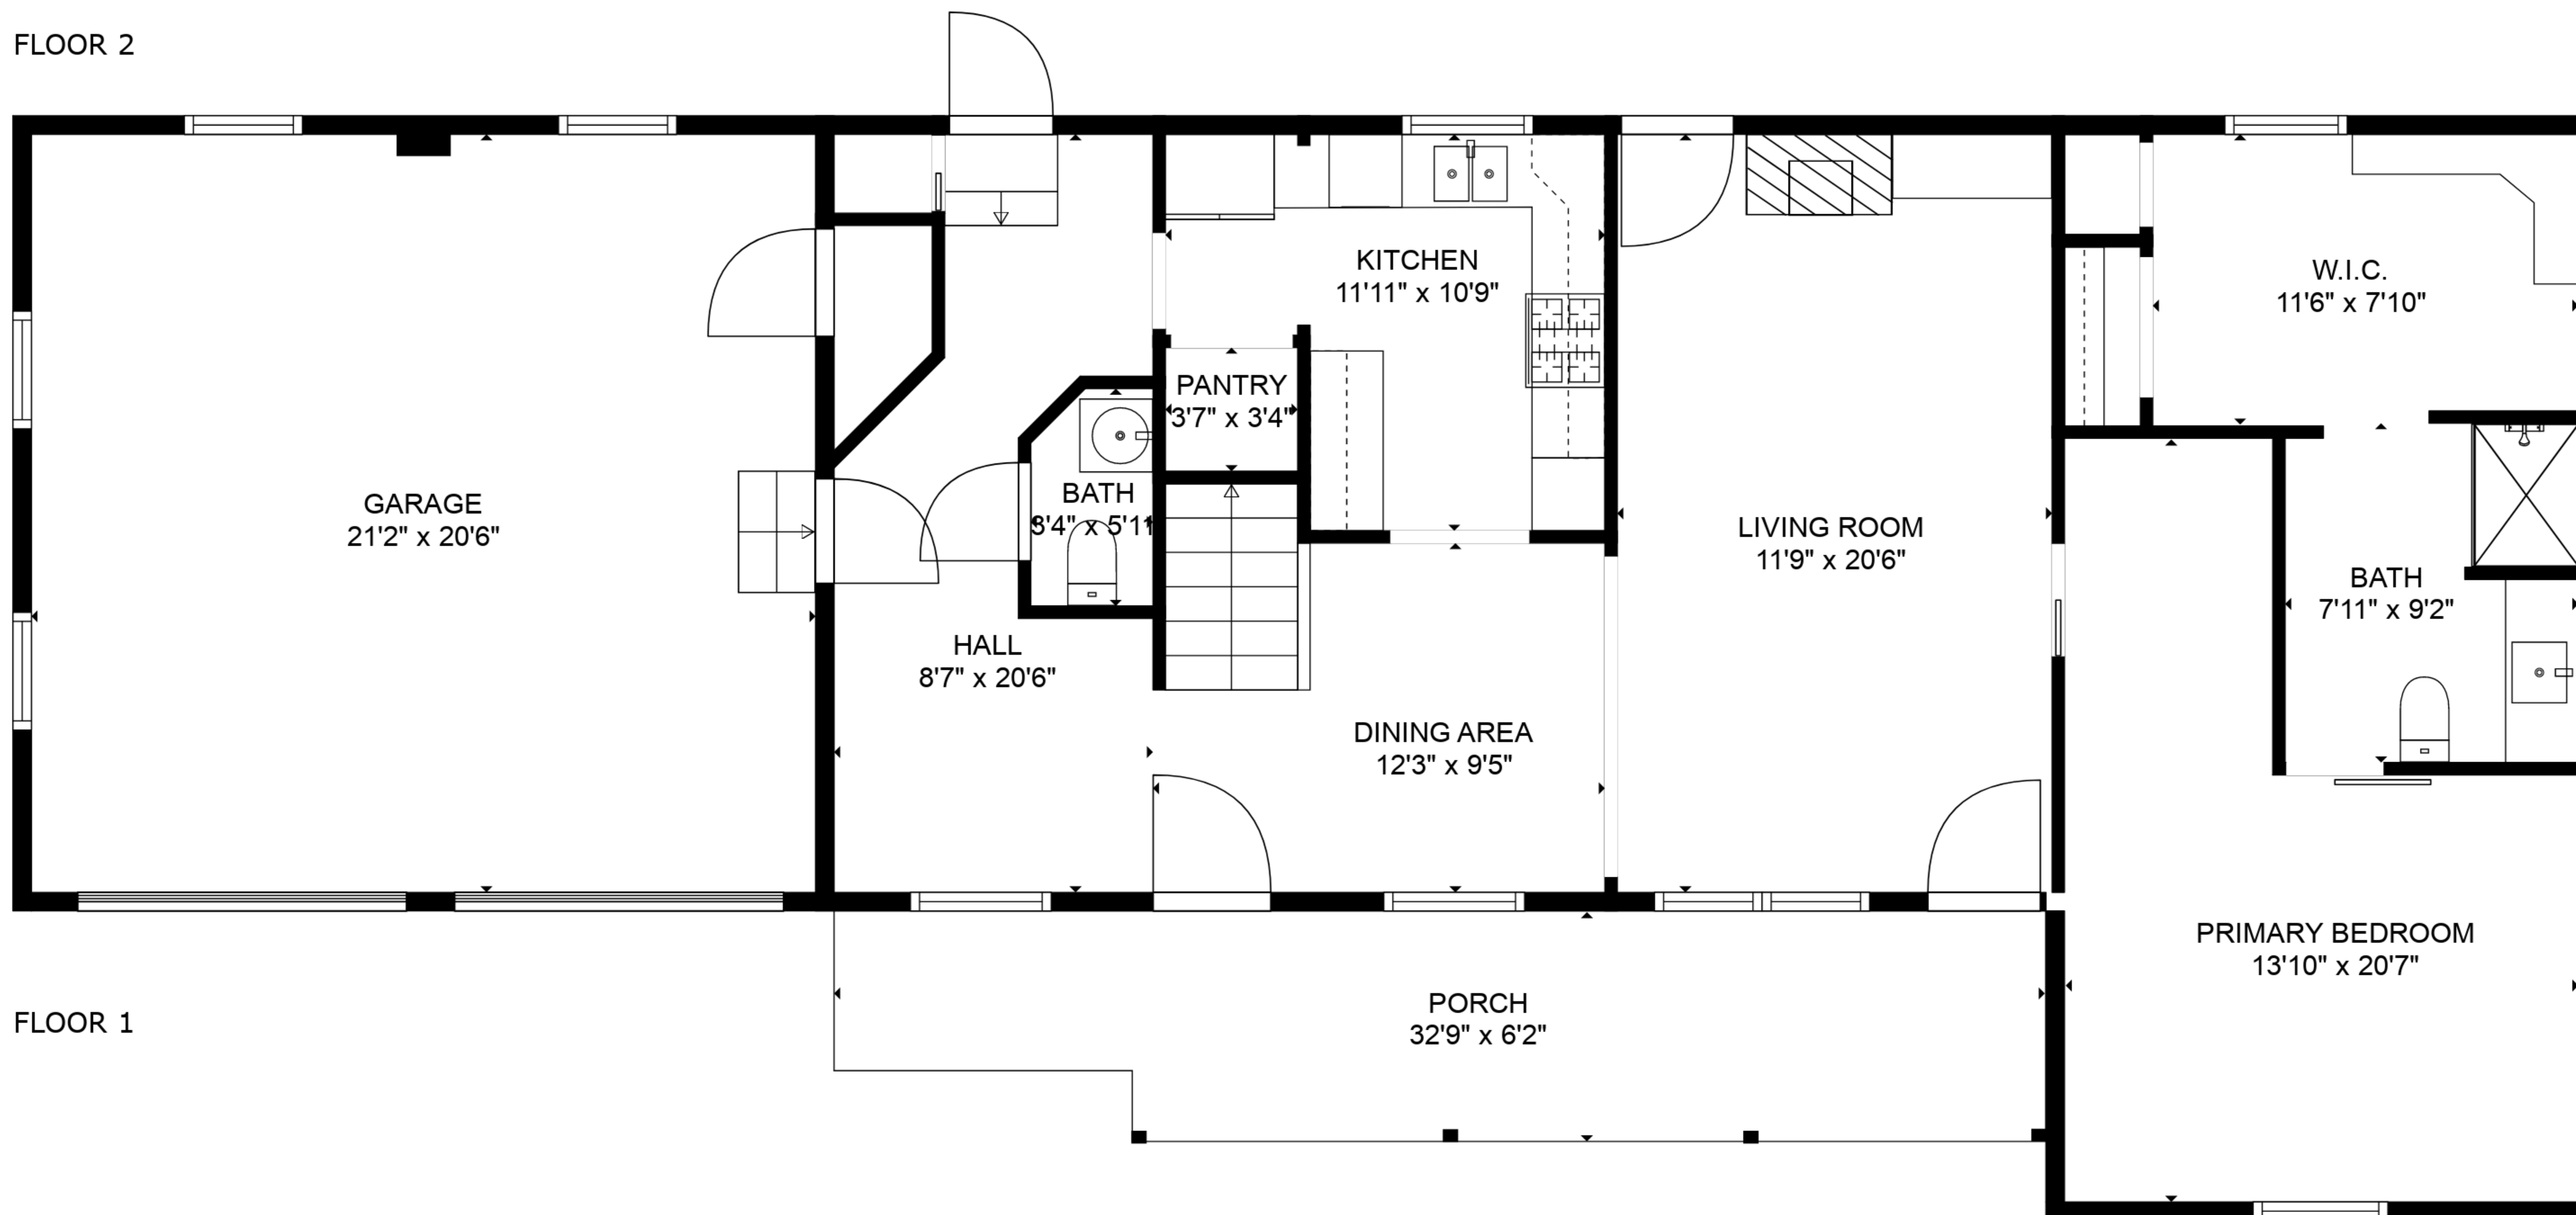

**TOTAL: 1875 sq. ft**  
FLOOR 1: 1080 sq. ft, FLOOR 2: 795 sq. ft  
EXCLUDED AREAS: GARAGE: 434 sq. ft, PORCH: 189 sq. ft

**TOTAL: 1875 sq. ft**

FLOOR 1: 1080 sq. ft, FLOOR 2: 795 sq. ft

EXCLUDED AREAS: GARAGE: 434 sq. ft, PORCH: 189 sq. ft

FLOOR 2

FLOOR 1

**TOTAL: 1875 sq. ft**  
 FLOOR 1: 1080 sq. ft, FLOOR 2: 795 sq. ft  
 EXCLUDED AREAS: GARAGE: 434 sq. ft, PORCH: 189 sq. ft