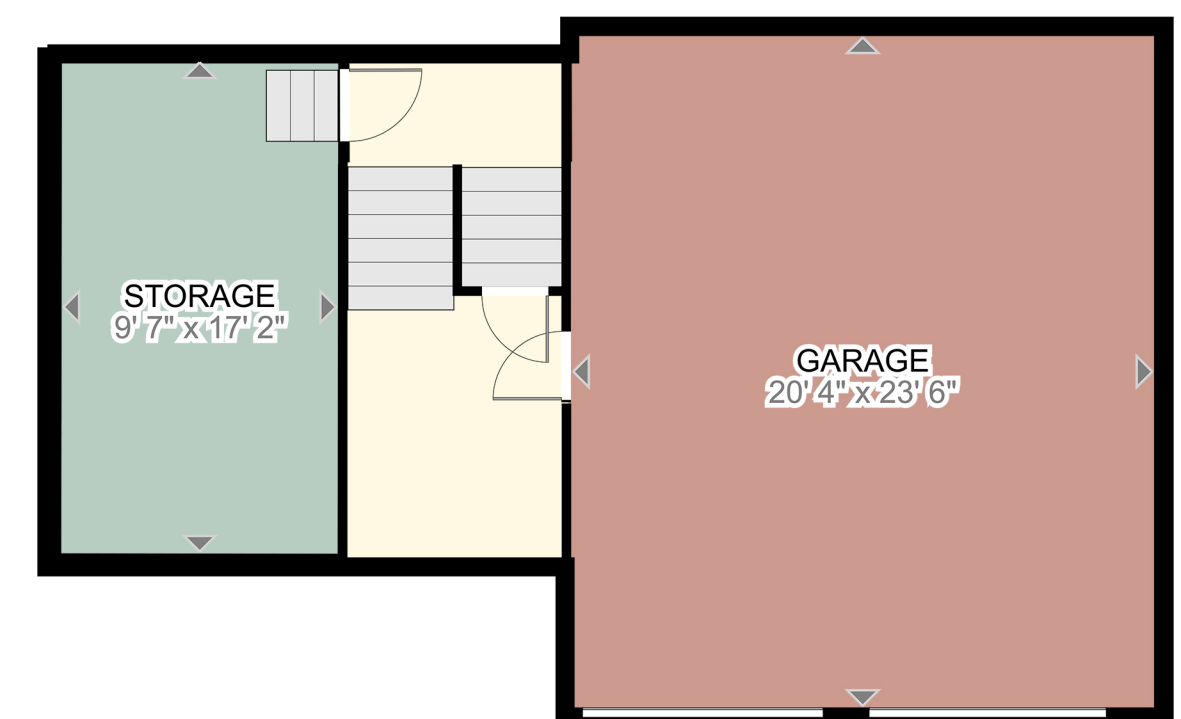

**1430 Larch St
Lake Oswego, OR 97034**

Main + Upper + Lower Floor = 2312 Sq ft

Floorplan provided for Kendall Bergstrom-Delancellotti

www.piercepixels.com

All measurements and dimensions must be considered approximate