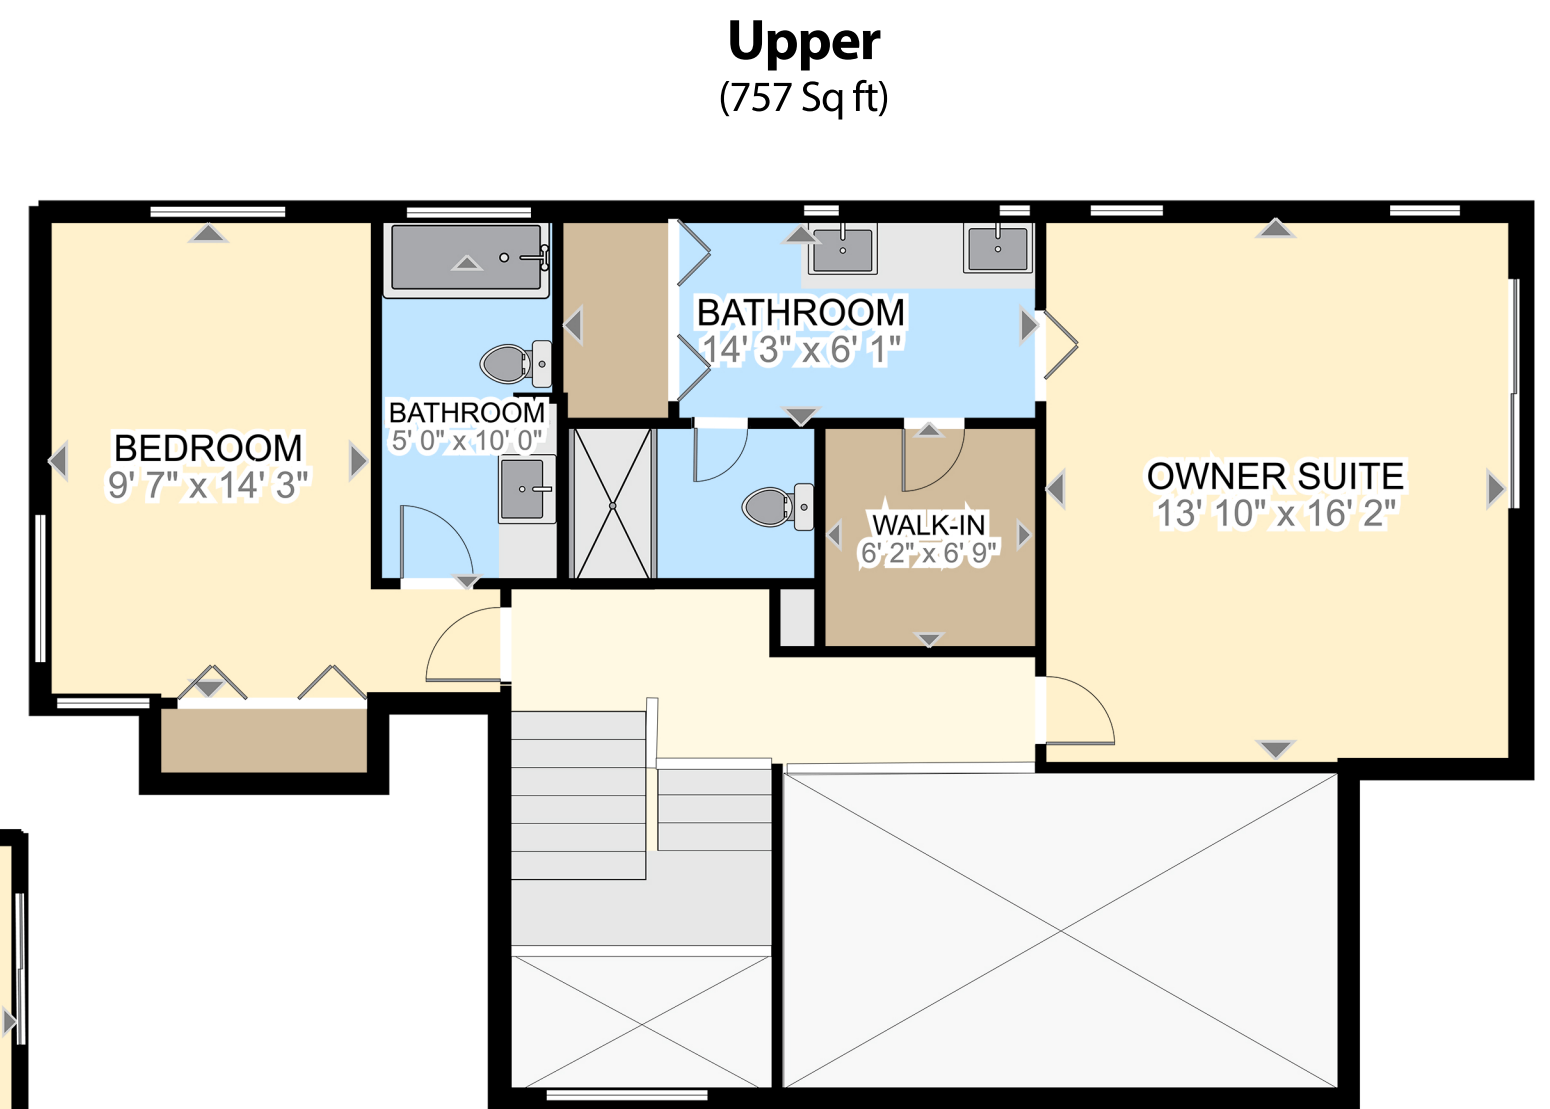

**1430 Larch St
Lake Oswego, OR 97034**

Main + Upper + Lower Floor = 2312 Sq ft

Floorplan provided for Kendall Bergstrom-Delancellotti

www.piercepixels.com

All measurements and dimensions must be considered approximate