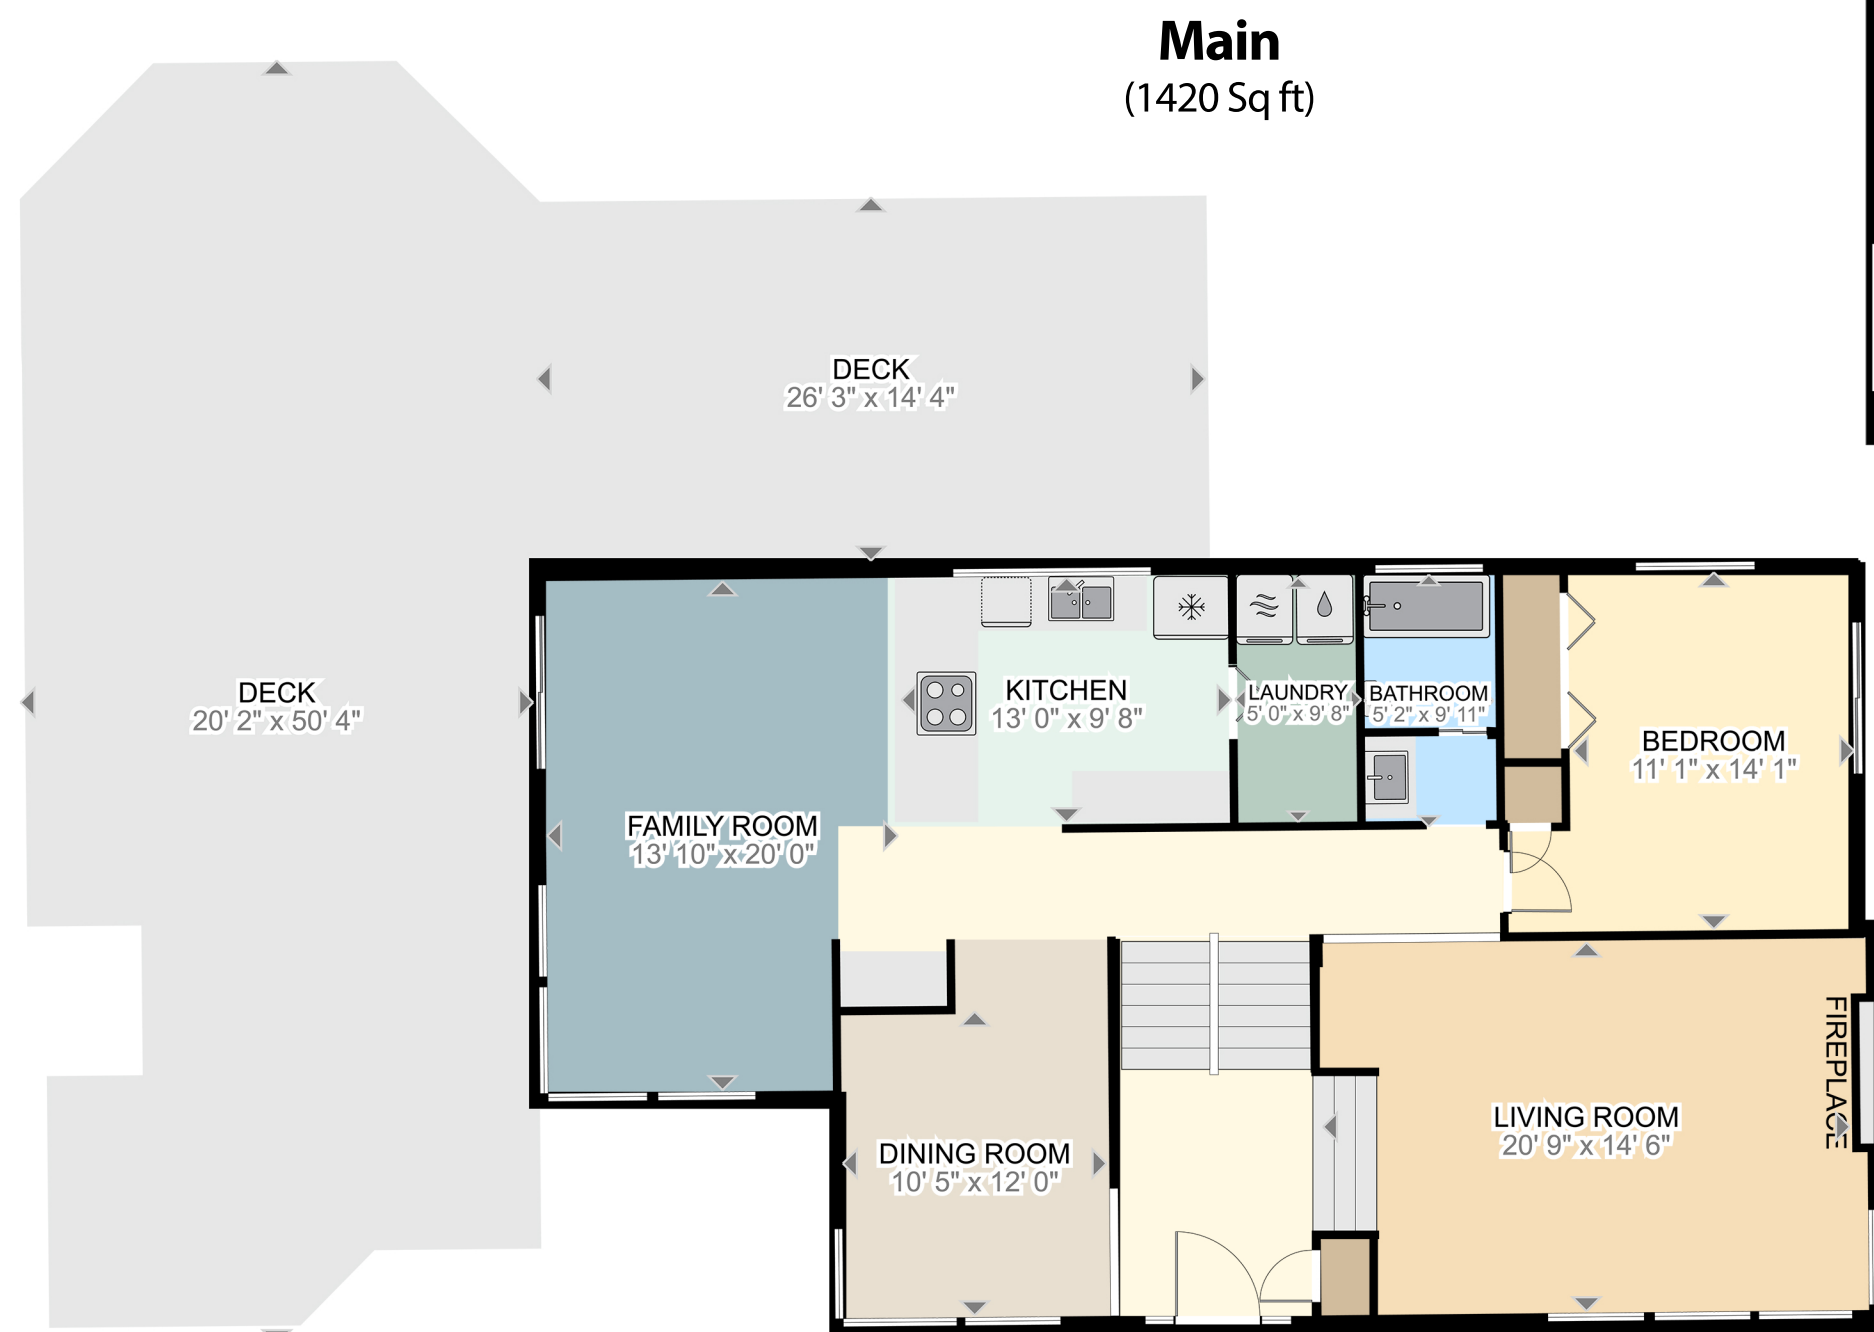

**1430 Larch St
Lake Oswego, OR 97034**

Main + Upper + Lower Floor = 2312 Sq ft

Floorplan provided for Kendall Bergstrom-Delancellotti

www.piercepixels.com

All measurements and dimensions must be considered approximate