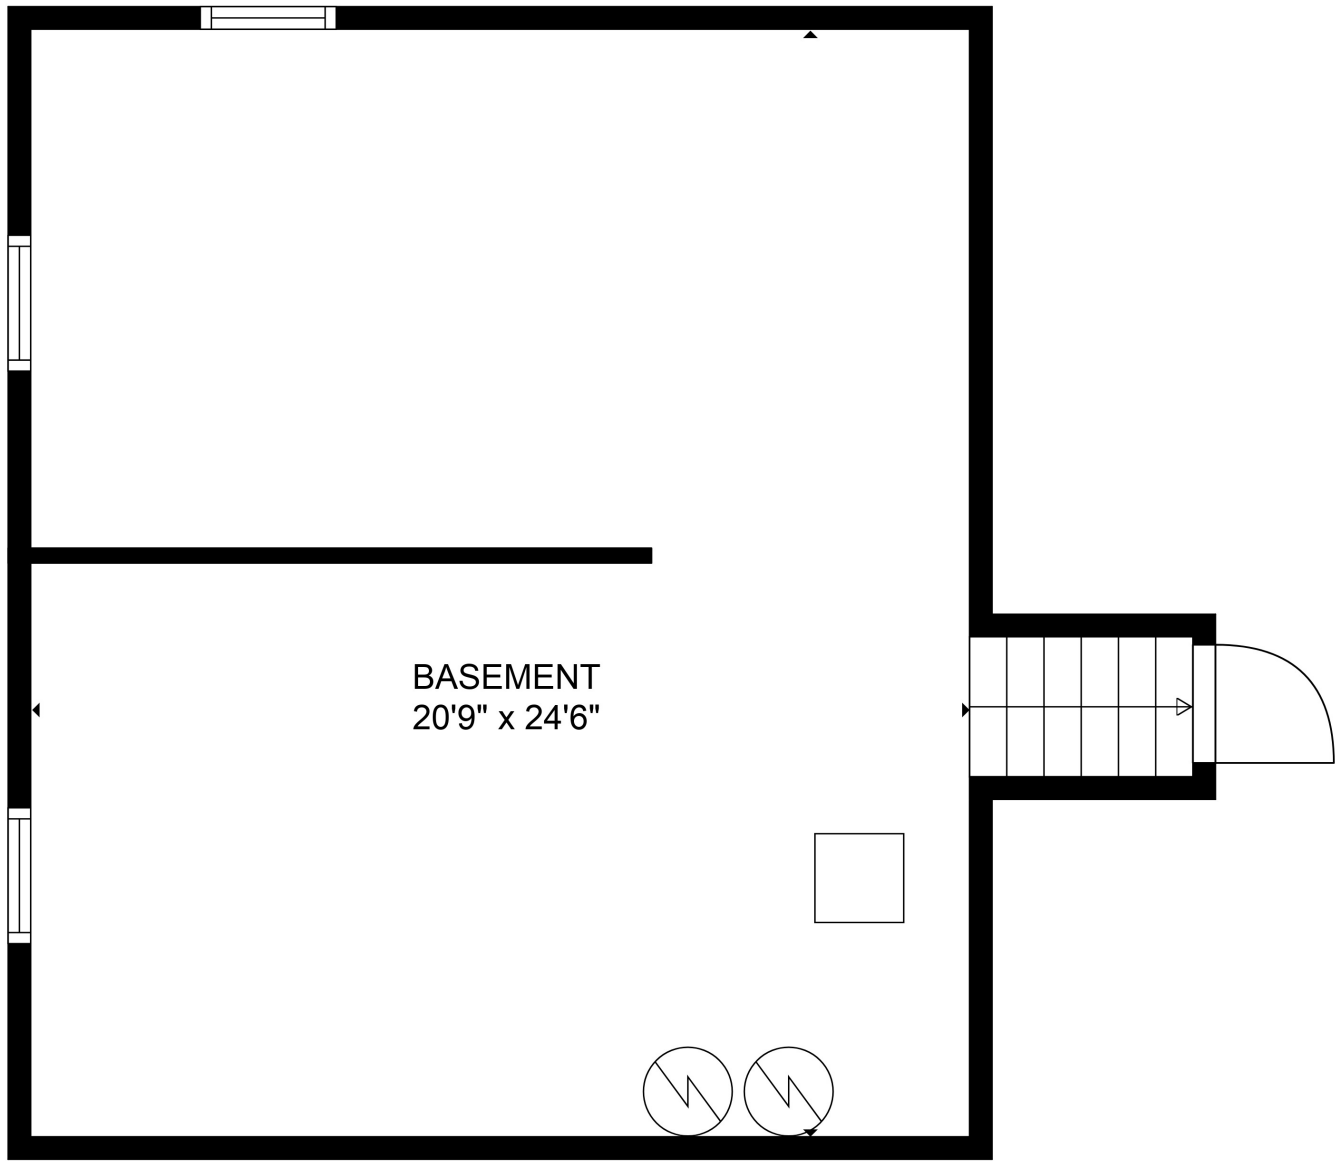

TOTAL: 2937 sq. ft
 Below Ground: 527 sq. ft, Below Ground: 691 sq. ft, FLOOR 3: 1041 sq. ft, FLOOR 4: 678 sq. ft
 EXCLUDED AREAS: FIREPLACE: 7 sq. ft, GARAGE: 579 sq. ft, EMBEDDED WINDOW: 16 sq. ft

SIZES AND DIMENSIONS ARE APPROXIMATE, ACTUAL MAY VARY.

TOTAL: 2937 sq. ft

Below Ground: 527 sq. ft, Below Ground: 691 sq. ft, FLOOR 3: 1041 sq. ft, FLOOR 4: 678 sq. ft
 EXCLUDED AREAS: FIREPLACE: 7 sq. ft, GARAGE: 579 sq. ft, EMBEDDEDWINDOW: 16 sq. ft

SIZES AND DIMENSIONS ARE APPROXIMATE, ACTUAL MAY VARY.