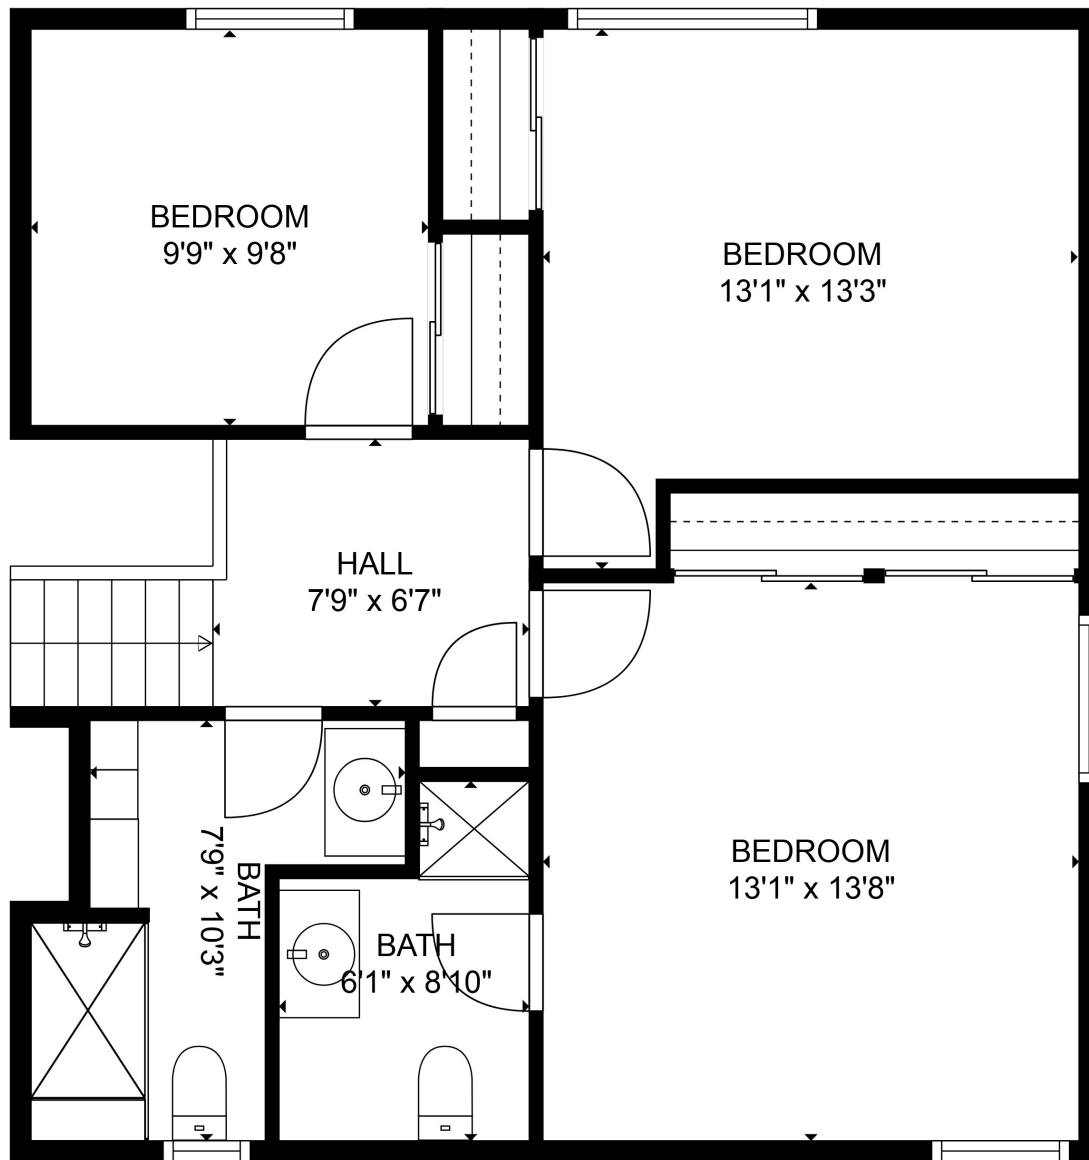

TOTAL: 2937 sq. ft
 Below Ground: 527 sq. ft, Below Ground: 691 sq. ft, FLOOR 3: 1041 sq. ft, FLOOR 4: 678 sq. ft
 EXCLUDED AREAS: FIREPLACE: 7 sq. ft, GARAGE: 579 sq. ft, EMBEDDED WINDOW: 16 sq. ft

SIZES AND DIMENSIONS ARE APPROXIMATE, ACTUAL MAY VARY.

TOTAL: 2937 sq. ft

Below Ground: 527 sq. ft, Below Ground: 691 sq. ft, FLOOR 3: 1041 sq. ft, FLOOR 4: 678 sq. ft
 EXCLUDED AREAS: FIREPLACE: 7 sq. ft, GARAGE: 579 sq. ft, EMBEDDEDWINDOW: 16 sq. ft

SIZES AND DIMENSIONS ARE APPROXIMATE, ACTUAL MAY VARY.