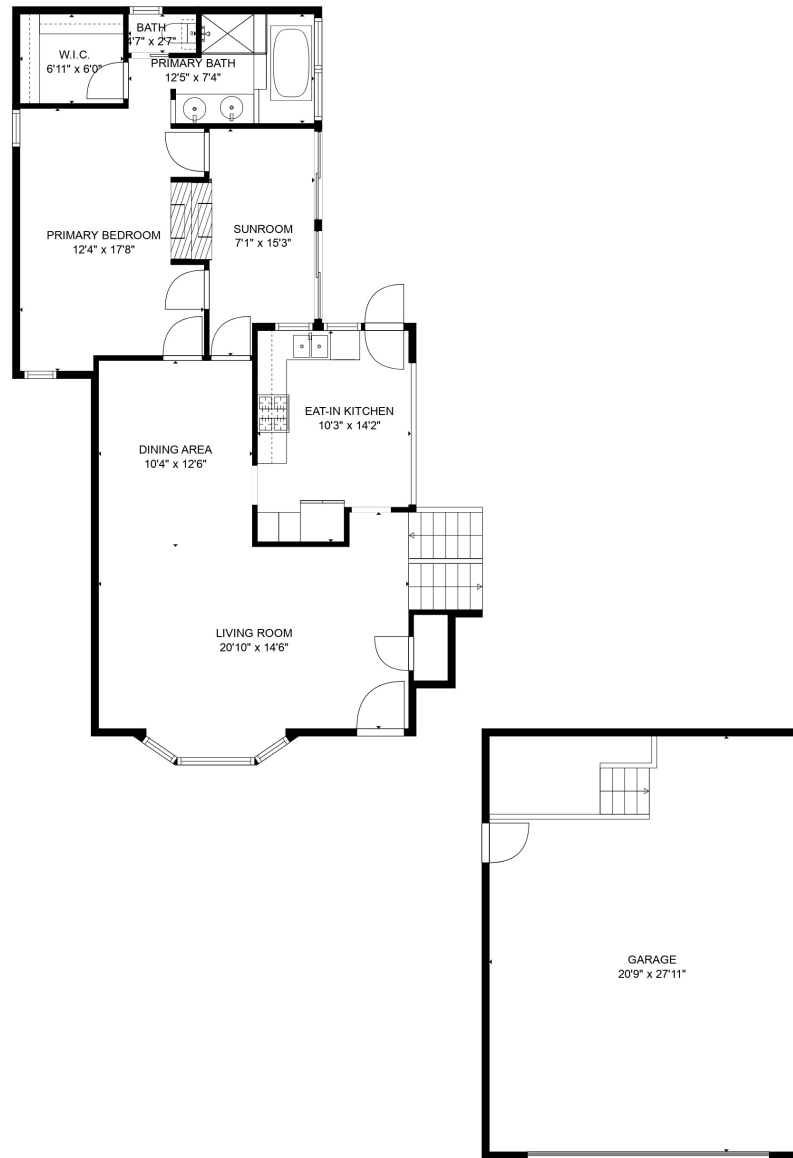

TOTAL: 2937 sq. ft
 Below Ground: 527 sq. ft, Below Ground: 691 sq. ft, FLOOR 3: 1041 sq. ft, FLOOR 4: 678 sq. ft
 EXCLUDED AREAS: FIREPLACE: 7 sq. ft, GARAGE: 579 sq. ft, EMBEDDED WINDOW: 16 sq. ft

SIZES AND DIMENSIONS ARE APPROXIMATE, ACTUAL MAY VARY.

TOTAL: 2937 sq. ft

Below Ground: 527 sq. ft, Below Ground: 691 sq. ft, FLOOR 3: 1041 sq. ft, FLOOR 4: 678 sq. ft
 EXCLUDED AREAS: FIREPLACE: 7 sq. ft, GARAGE: 579 sq. ft, EMBEDDEDWINDOW: 16 sq. ft

SIZES AND DIMENSIONS ARE APPROXIMATE, ACTUAL MAY VARY.