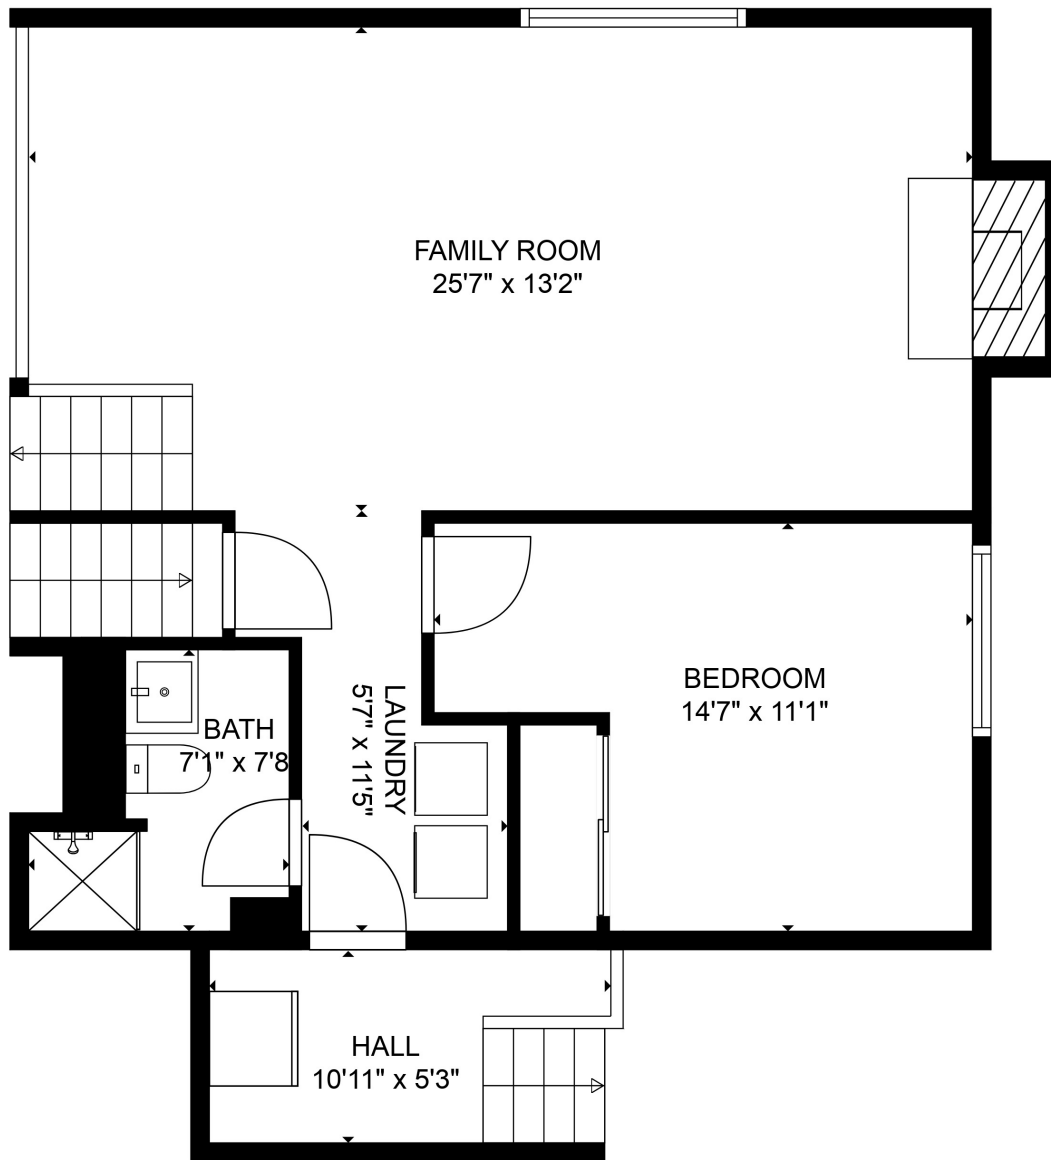

TOTAL: 2937 sq. ft
 Below Ground: 527 sq. ft, Below Ground: 691 sq. ft, FLOOR 3: 1041 sq. ft, FLOOR 4: 678 sq. ft
 EXCLUDED AREAS: FIREPLACE: 7 sq. ft, GARAGE: 579 sq. ft, EMBEDDED WINDOW: 16 sq. ft

SIZES AND DIMENSIONS ARE APPROXIMATE, ACTUAL MAY VARY.

TOTAL: 2937 sq. ft

Below Ground: 527 sq. ft, Below Ground: 691 sq. ft, FLOOR 3: 1041 sq. ft, FLOOR 4: 678 sq. ft
 EXCLUDED AREAS: FIREPLACE: 7 sq. ft, GARAGE: 579 sq. ft, EMBEDDEDWINDOW: 16 sq. ft

SIZES AND DIMENSIONS ARE APPROXIMATE, ACTUAL MAY VARY.