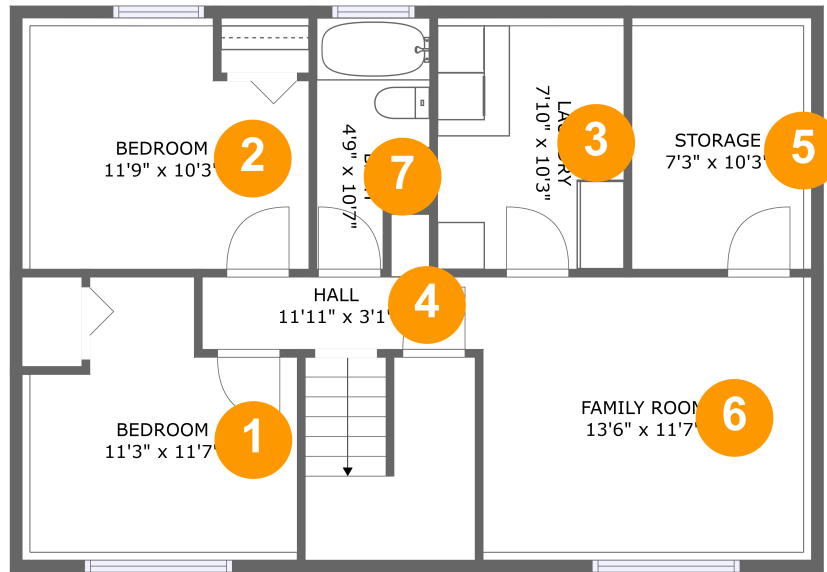

**Room Dimensions**

**Floor 1**

**Total sqft: 819**

**Living area: 729**

#	Room name	Dimensions	Area (sqft)	Counted as Living Area
1	Bedroom	11'3" x 11'7"	112 sq. ft	Yes
2	Bedroom	11'9" x 10'3"	117 sq. ft	Yes
3	Laundry	7'10" x 10'3"	83 sq. ft	Yes
4	Hall	11'11" x 3'1"	41 sq. ft	Yes
5	Storage	7'3" x 10'3"	80 sq. ft	No
6	Family Room	13'6" x 11'7"	165 sq. ft	Yes
7	Bath	4'9" x 10'7"	45 sq. ft	Yes

## 9 Floor 2 - Foyer

Dimensions: 7'2" x 2'9"  
Area: 34 sq. ft  
Counted as Living Area:  
Yes

Heated: Yes  
Finished: Yes  
Enclosed: Yes  
Contiguous:  
Yes  
Permitted: Yes  
Wet Space: No  
Addition: No  
Conversion: No

## 13 Floor 2 - Living Room

Dimensions: 13'10" x 13'5"  
Area: 186 sq. ft  
Counted as Living Area:  
Yes

Heated: Yes  
Finished: Yes  
Enclosed: Yes  
Contiguous:  
Yes  
Permitted: Yes  
Wet Space: No  
Addition: No  
Conversion: No

## 14 Floor 2 - Dining Area

Dimensions: 7'2" x 10'11"  
Area: 78 sq. ft  
Counted as Living Area:  
Yes

Heated: Yes  
Finished: Yes  
Enclosed: Yes  
Contiguous:  
Yes  
Permitted: Yes  
Wet Space: No  
Addition: No  
Conversion: No