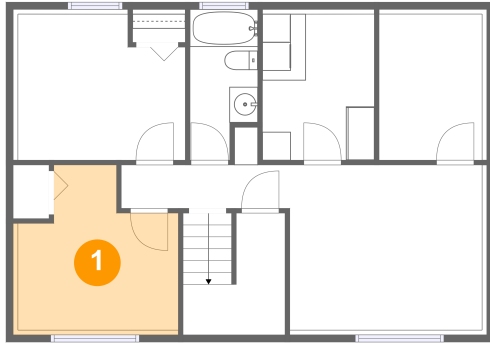

331 Mattwood Drive, Pocatello, Bannock County, Idaho, United States, 83204

1 Floor 1 - Bedroom

Dimensions: 11'3" x 11'7"
Area: 112 sq. ft
Counted as Living Area:
Yes

Heated: Yes
Finished: Yes
Enclosed: Yes
Contiguous:
Yes
Permitted: Yes
Wet Space: No
Addition: No
Conversion: No