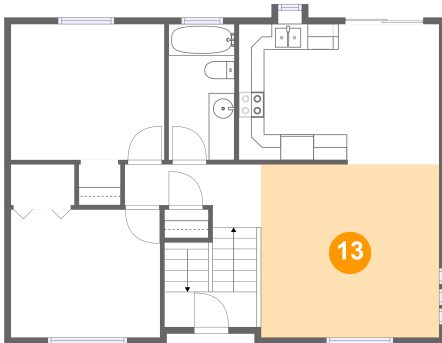

13 Floor 2 - Living Room

Dimensions: 13'10" x 13'5"
Area: 186 sq. ft
Counted as Living Area:
Yes

Heated: Yes
Finished: Yes
Enclosed: Yes
Contiguous:
Yes
Permitted: Yes
Wet Space: No
Addition: No
Conversion: No