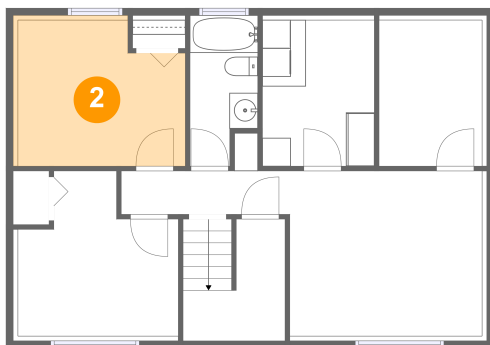

## 1 Floor 1 - Bedroom

Dimensions: 11'3" x 11'7"  
Area: 112 sq. ft  
Counted as Living Area:  
Yes

Heated: Yes  
Finished: Yes  
Enclosed: Yes  
Contiguous:  
Yes  
Permitted: Yes  
Wet Space: No  
Addition: No  
Conversion: No

## 2 Floor 1 - Bedroom

Dimensions: 11'9" x 10'3"  
Area: 117 sq. ft  
Counted as Living Area:  
Yes

Heated: Yes  
Finished: Yes  
Enclosed: Yes  
Contiguous:  
Yes  
Permitted: Yes  
Wet Space: No  
Addition: No  
Conversion: No