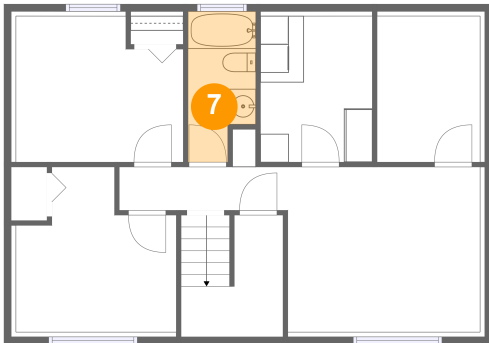

7 Floor 1 - Bath

Dimensions: 4'9" x 10'7"
Area: 45 sq. ft
Counted as Living Area:
Yes

Heated: Yes
Finished: Yes
Enclosed: Yes
Contiguous:
Yes
Permitted: Yes
Wet Space: Yes
Addition: No
Conversion: No