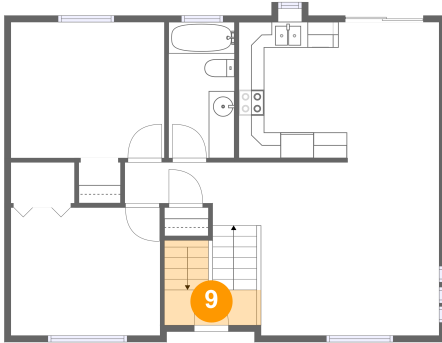

331 Mattwood Drive, Pocatello, Bannock County, Idaho, United States, 83204

9 Floor 2 - Foyer

Dimensions: 7'2" x 2'9"
Area: 34 sq. ft
Counted as Living Area:
Yes

Heated: Yes
Finished: Yes
Enclosed: Yes
Contiguous:
Yes
Permitted: Yes
Wet Space: No
Addition: No
Conversion: No