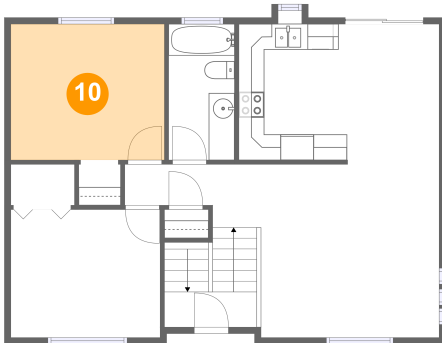

10 Floor 2 - Primary Bedroom

Dimensions: 11'11" x 10'7"
Area: 126 sq. ft
Counted as Living Area:
Yes

Heated: Yes
Finished: Yes
Enclosed: Yes
Contiguous:
Yes
Permitted: Yes
Wet Space: No
Addition: No
Conversion: No