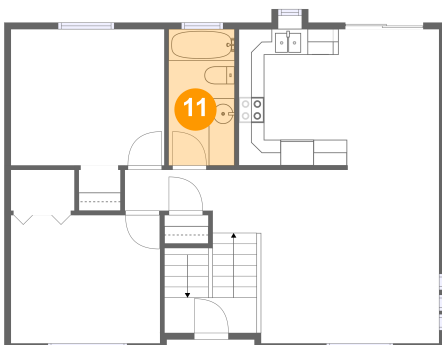

11 Floor 2 - Bath

Dimensions: 5'1" x 10'7"
Area: 54 sq. ft
Counted as Living Area:
Yes

Heated: Yes
Finished: Yes
Enclosed: Yes
Contiguous:
Yes
Permitted: Yes
Wet Space: Yes
Addition: No
Conversion: No