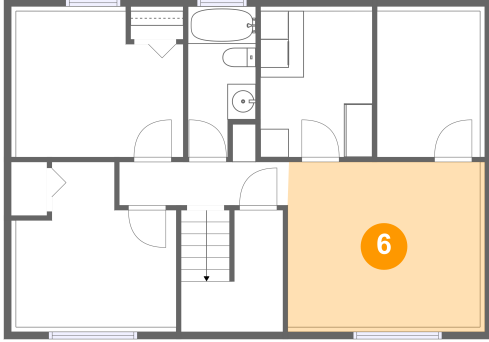

331 Mattwood Drive, Pocatello, Bannock County, Idaho, United States, 83204

6 Floor 1 - Family Room

Dimensions: 13'6" x 11'7"
Area: 165 sq. ft
Counted as Living Area:
Yes

Heated: Yes
Finished: Yes
Enclosed: Yes
Contiguous:
Yes
Permitted: Yes
Wet Space: No
Addition: No
Conversion: No