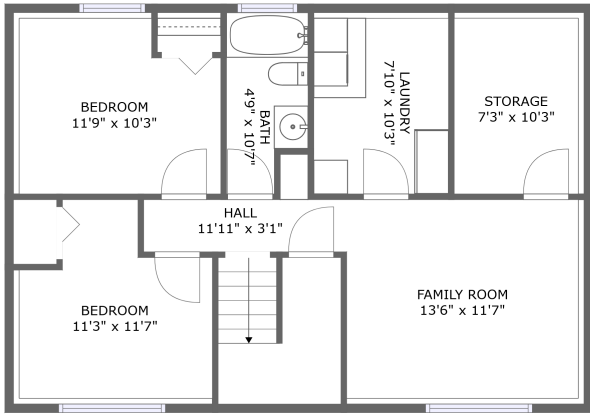

331 Mattwood Drive, Pocatello, Bannock County, Idaho, United States, 83204

FLOOR 1