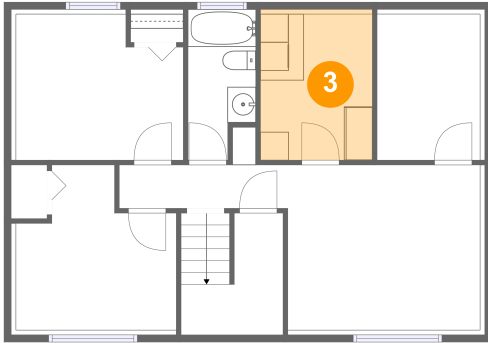

**331 Mattwood Drive, Pocatello, Bannock County,
Idaho, United States, 83204**

3 Floor 1 - Laundry

Dimensions: 7'10" x 10'3"
Area: 83 sq. ft
Counted as Living Area:
Yes

Heated: Yes
Finished: Yes
Enclosed: Yes
Contiguous:
Yes
Permitted: Yes
Wet Space: No
Addition: No
Conversion: No