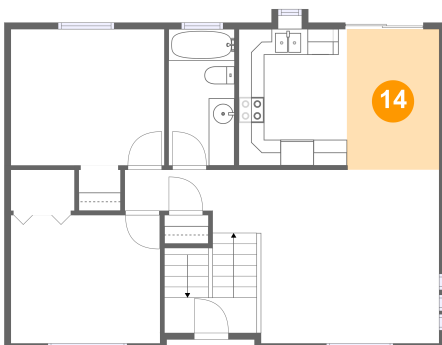

14 Floor 2 - Dining Area

Dimensions: 7'2" x 10'11"
Area: 78 sq. ft
Counted as Living Area:
Yes

Heated: Yes
Finished: Yes
Enclosed: Yes
Contiguous:
Yes
Permitted: Yes
Wet Space: No
Addition: No
Conversion: No