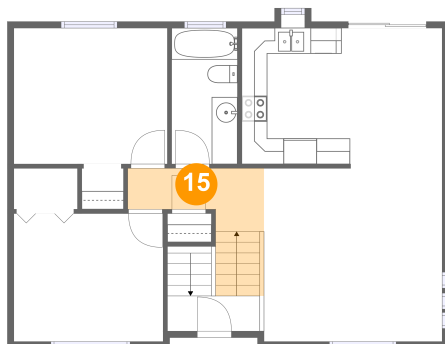

331 Mattwood Drive, Pocatello, Bannock County, Idaho, United States, 83204

15 Floor 2 - Hall

Dimensions: 10'7" x 4'11"
Area: 59 sq. ft
Counted as Living Area:
Yes

Heated: Yes
Finished: Yes
Enclosed: Yes
Contiguous:
Yes
Permitted: Yes
Wet Space: No
Addition: No
Conversion: No