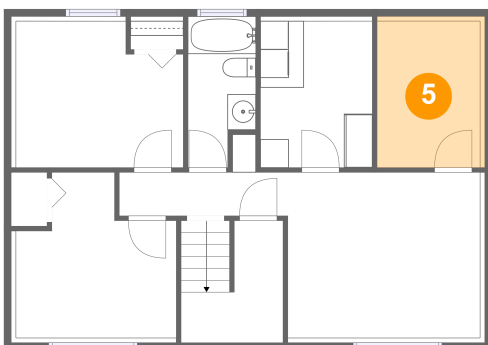

## 2 Floor 1 - Bedroom

Dimensions: 11'9" x 10'3"  
Area: 117 sq. ft  
Counted as Living Area:  
Yes

Heated: Yes  
Finished: Yes  
Enclosed: Yes  
Contiguous:  
Yes  
Permitted: Yes  
Wet Space: No  
Addition: No  
Conversion: No

**331 Mattwood Drive, Pocatello, Bannock County,  
Idaho, United States, 83204****3 Floor 1 - Laundry**

Dimensions: 7'10" x 10'3"  
Area: 83 sq. ft  
Counted as Living Area:  
Yes

Heated: Yes  
Finished: Yes  
Enclosed: Yes  
Contiguous:  
Yes  
Permitted: Yes  
Wet Space: No  
Addition: No  
Conversion: No

**5 Floor 1 - Storage**

Dimensions: 7'3" x 10'3"  
Area: 80 sq. ft  
Counted as Living Area: No

Heated: No  
Finished: Yes  
Enclosed: No  
Contiguous: Yes  
Permitted: Yes  
Wet Space: No  
Addition: No  
Conversion: No