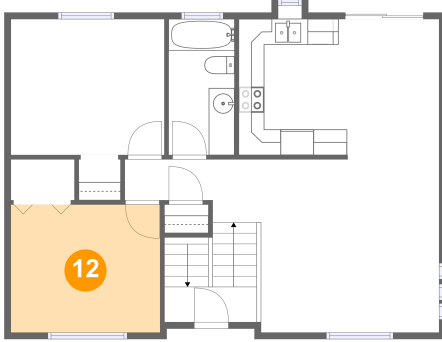

331 Mattwood Drive, Pocatello, Bannock County, Idaho, United States, 83204

12 Floor 2 - Bedroom

Dimensions: 11'7" x 9'11"
Area: 115 sq. ft
Counted as Living Area:
Yes

Heated: Yes
Finished: Yes
Enclosed: Yes
Contiguous:
Yes
Permitted: Yes
Wet Space: No
Addition: No
Conversion: No