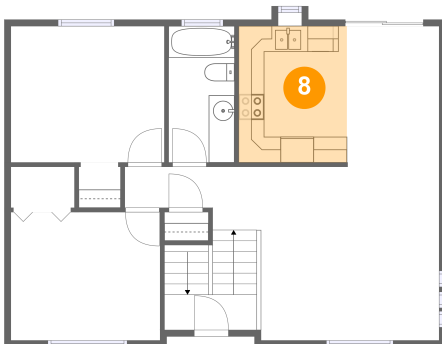

8 Floor 2 - Kitchen

Dimensions: 8'5" x 10'7"
Area: 89 sq. ft
Counted as Living Area:
Yes

Heated: Yes
Finished: Yes
Enclosed: Yes
Contiguous:
Yes
Permitted: Yes
Wet Space: No
Addition: No
Conversion: No