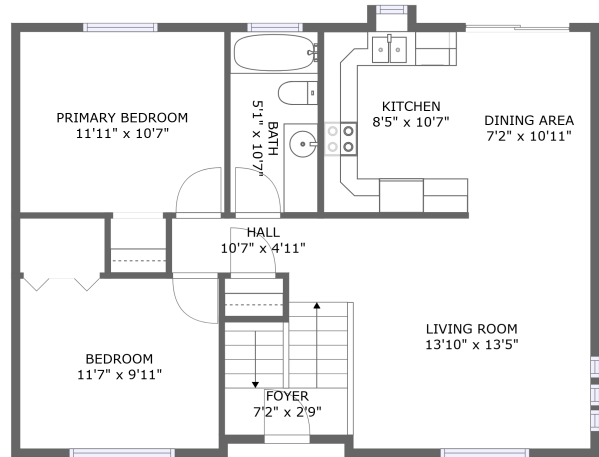

FLOOR 2

Property Summary

2 floors

4 bedrooms

2 bathrooms

1,686 total sqft

0 garages

1,593 Gross Living Area sqft