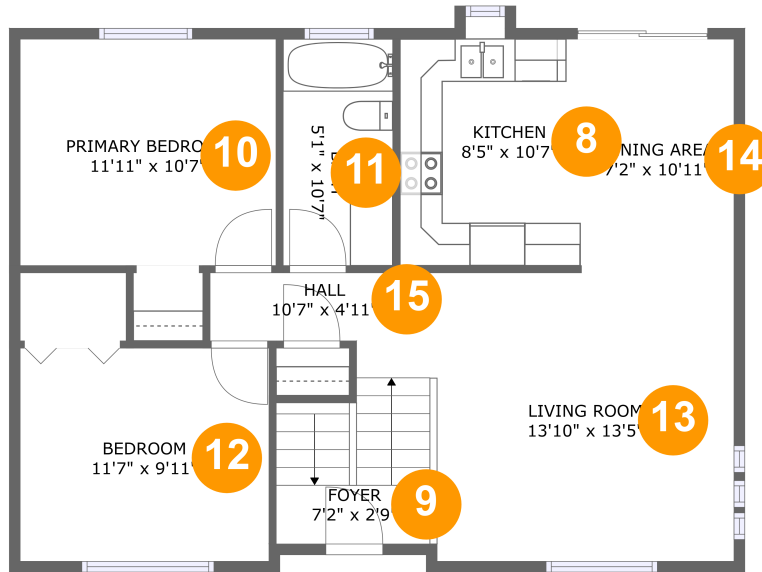

**Room Dimensions**

**Floor 1**

**Total sqft: 819**

**Living area: 729**

#	Room name	Dimensions	Area (sqft)	Counted as Living Area
1	Bedroom	11'3" x 11'7"	112 sq. ft	Yes
2	Bedroom	11'9" x 10'3"	117 sq. ft	Yes
3	Laundry	7'10" x 10'3"	83 sq. ft	Yes
4	Hall	11'11" x 3'1"	41 sq. ft	Yes
5	Storage	7'3" x 10'3"	80 sq. ft	No
6	Family Room	13'6" x 11'7"	165 sq. ft	Yes
7	Bath	4'9" x 10'7"	45 sq. ft	Yes

**331 Mattwood Drive, Pocatello, Bannock County, Idaho, United States, 83204**

**Room Dimensions**

**Floor 2**

**Total sqft: 867**

**Living area: 864**

#	Room name	Dimensions	Area (sqft)	Counted as Living Area
8	Kitchen	8'5" x 10'7"	89 sq. ft	Yes
9	Foyer	7'2" x 2'9"	34 sq. ft	Yes
10	Primary Bedroom	11'11" x 10'7"	126 sq. ft	Yes
11	Bath	5'1" x 10'7"	54 sq. ft	Yes
12	Bedroom	11'7" x 9'11"	115 sq. ft	Yes
13	Living Room	13'10" x 13'5"	186 sq. ft	Yes
14	Dining Area	7'2" x 10'11"	78 sq. ft	Yes
15	Hall	10'7" x 4'11"	59 sq. ft	Yes

## 13 Floor 2 - Living Room

Dimensions: 13'10" x 13'5"  
Area: 186 sq. ft  
Counted as Living Area:  
Yes

Heated: Yes  
Finished: Yes  
Enclosed: Yes  
Contiguous:  
Yes  
Permitted: Yes  
Wet Space: No  
Addition: No  
Conversion: No

## 14 Floor 2 - Dining Area

Dimensions: 7'2" x 10'11"  
Area: 78 sq. ft  
Counted as Living Area:  
Yes

Heated: Yes  
Finished: Yes  
Enclosed: Yes  
Contiguous:  
Yes  
Permitted: Yes  
Wet Space: No  
Addition: No  
Conversion: No