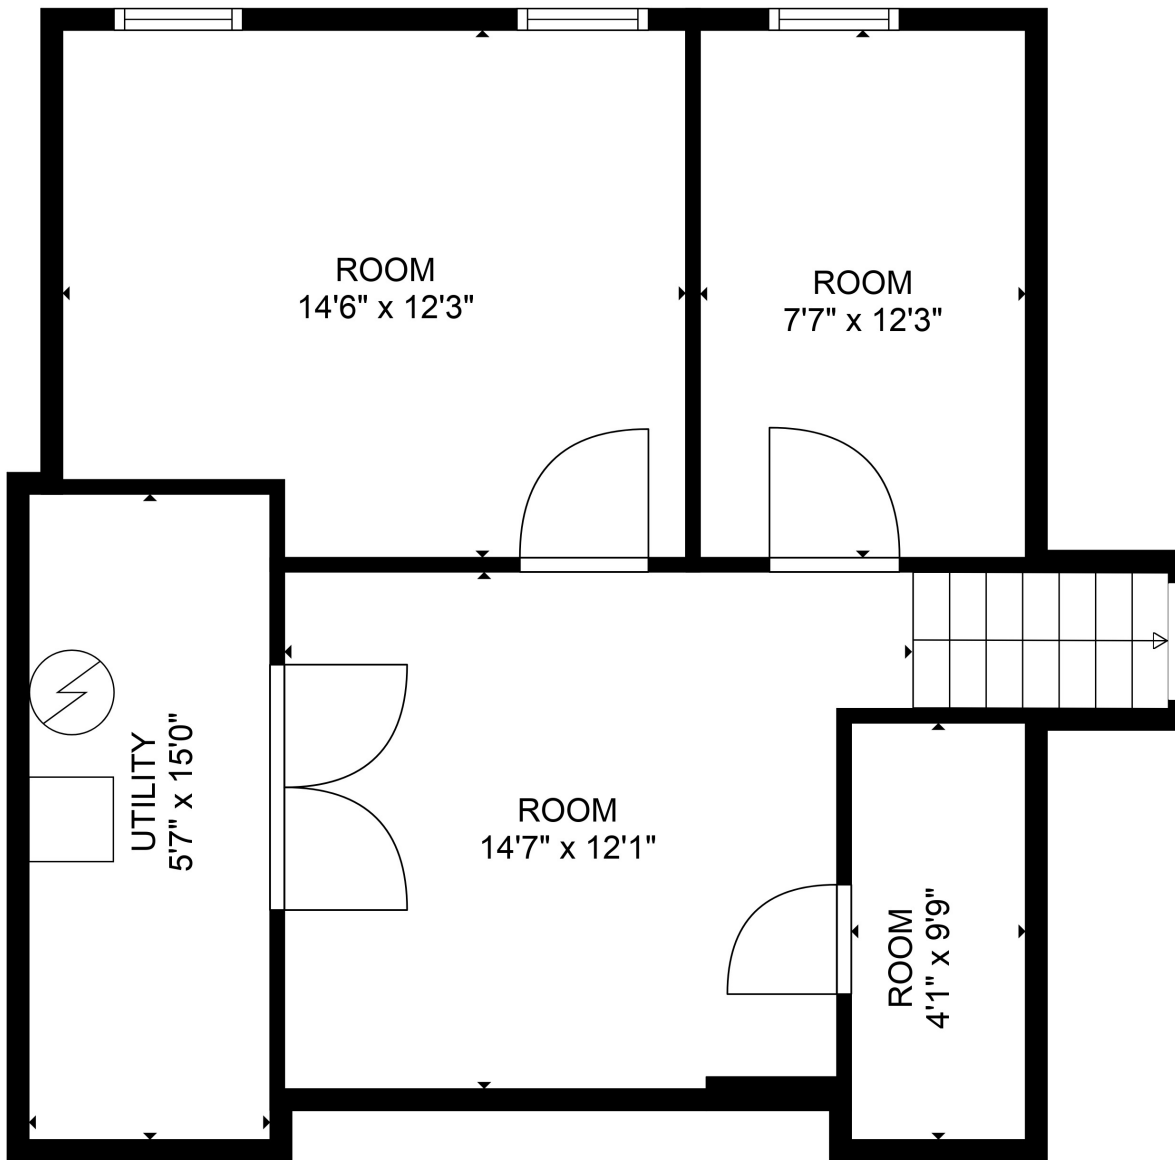

FLOOR 3

FLOOR 1

FLOOR 2

Total scanned area: 3790 sq. ft

MEASUREMENTS ARE CALCULATED BY CUBICASA TECHNOLOGY. DEEMED HIGHLY RELIABLE BUT NOT GUARANTEED.

Total scanned area: 3790 sq. ft

MEASUREMENTS ARE CALCULATED BY CUBICASA TECHNOLOGY. DEEMED HIGHLY RELIABLE BUT NOT GUARANTEED.

Total scanned area: 3790 sq. ft

MEASUREMENTS ARE CALCULATED BY CUBICASA TECHNOLOGY. DEEMED HIGHLY RELIABLE BUT NOT GUARANTEED.

Total scanned area: 3790 sq. ft

MEASUREMENTS ARE CALCULATED BY CUBICASA TECHNOLOGY. DEEMED HIGHLY RELIABLE BUT NOT GUARANTEED.