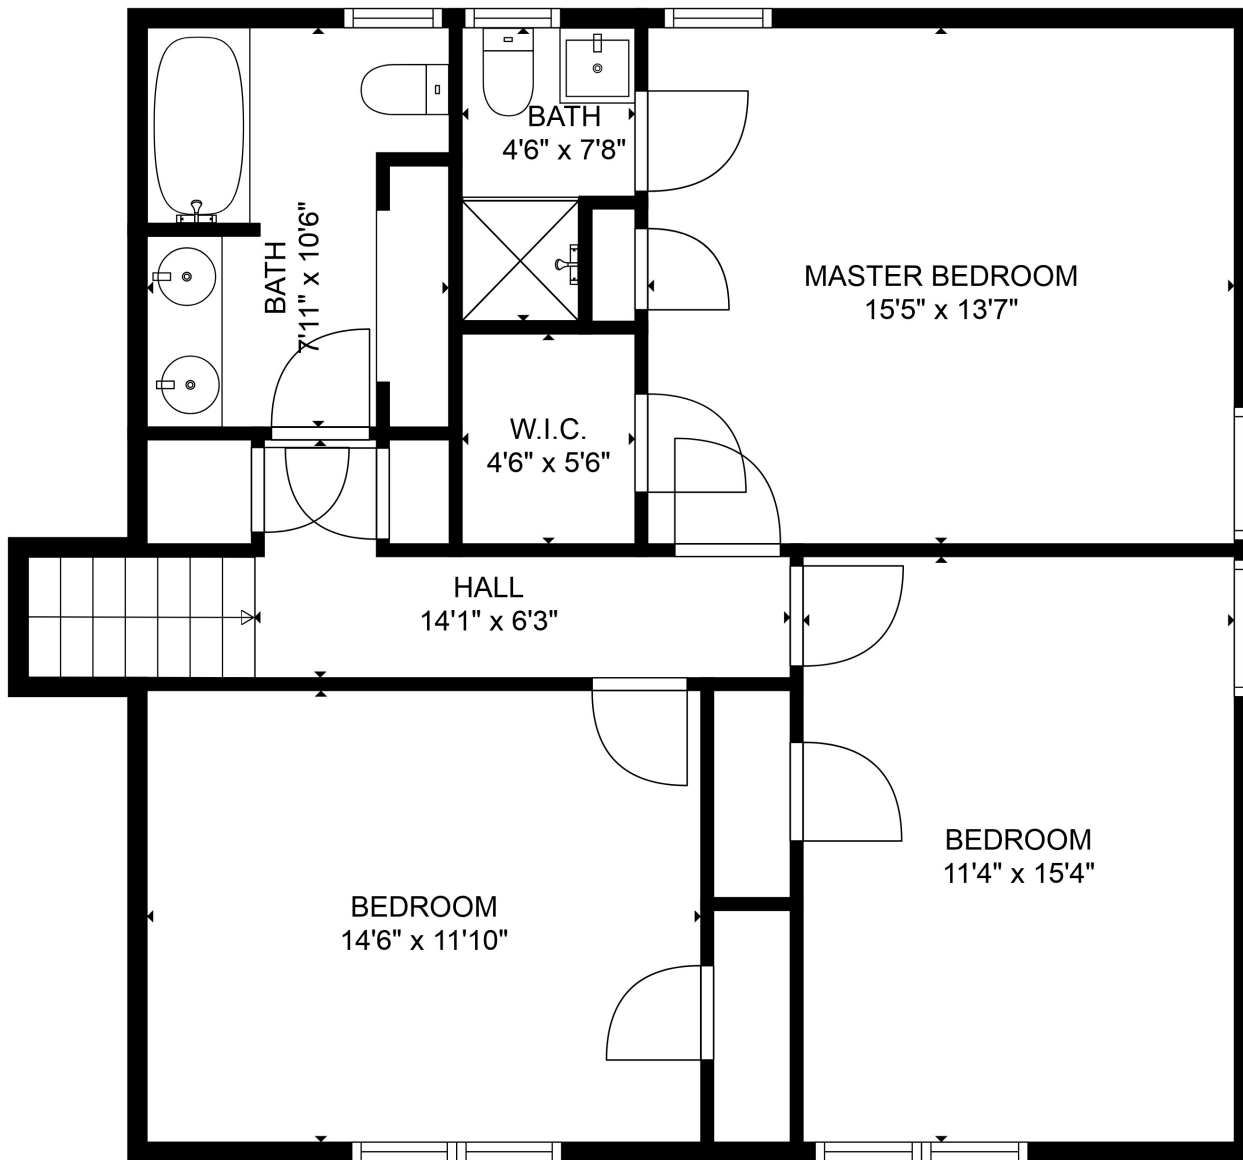

FLOOR 3

FLOOR 1

FLOOR 2

Total scanned area: 3790 sq. ft

MEASUREMENTS ARE CALCULATED BY CUBICASA TECHNOLOGY. DEEMED HIGHLY RELIABLE BUT NOT GUARANTEED.

Total scanned area: 3790 sq. ft

MEASUREMENTS ARE CALCULATED BY CUBICASA TECHNOLOGY. DEEMED HIGHLY RELIABLE BUT NOT GUARANTEED.

Total scanned area: 3790 sq. ft

MEASUREMENTS ARE CALCULATED BY CUBICASA TECHNOLOGY. DEEMED HIGHLY RELIABLE BUT NOT GUARANTEED.

Total scanned area: 3790 sq. ft

MEASUREMENTS ARE CALCULATED BY CUBICASA TECHNOLOGY. DEEMED HIGHLY RELIABLE BUT NOT GUARANTEED.