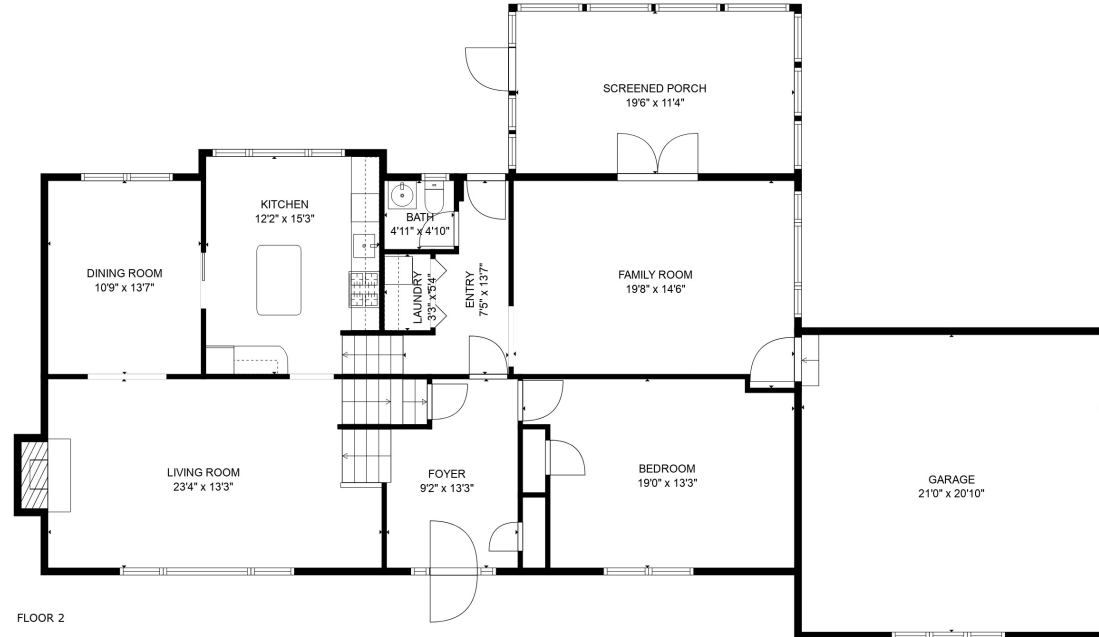

FLOOR 3

FLOOR 1

FLOOR 2

Total scanned area: 3790 sq. ft

MEASUREMENTS ARE CALCULATED BY CUBICASA TECHNOLOGY. DEEMED HIGHLY RELIABLE BUT NOT GUARANTEED.

Total scanned area: 3790 sq. ft

MEASUREMENTS ARE CALCULATED BY CUBICASA TECHNOLOGY. DEEMED HIGHLY RELIABLE BUT NOT GUARANTEED.

Total scanned area: 3790 sq. ft

MEASUREMENTS ARE CALCULATED BY CUBICASA TECHNOLOGY. DEEMED HIGHLY RELIABLE BUT NOT GUARANTEED.

Total scanned area: 3790 sq. ft

MEASUREMENTS ARE CALCULATED BY CUBICASA TECHNOLOGY. DEEMED HIGHLY RELIABLE BUT NOT GUARANTEED.