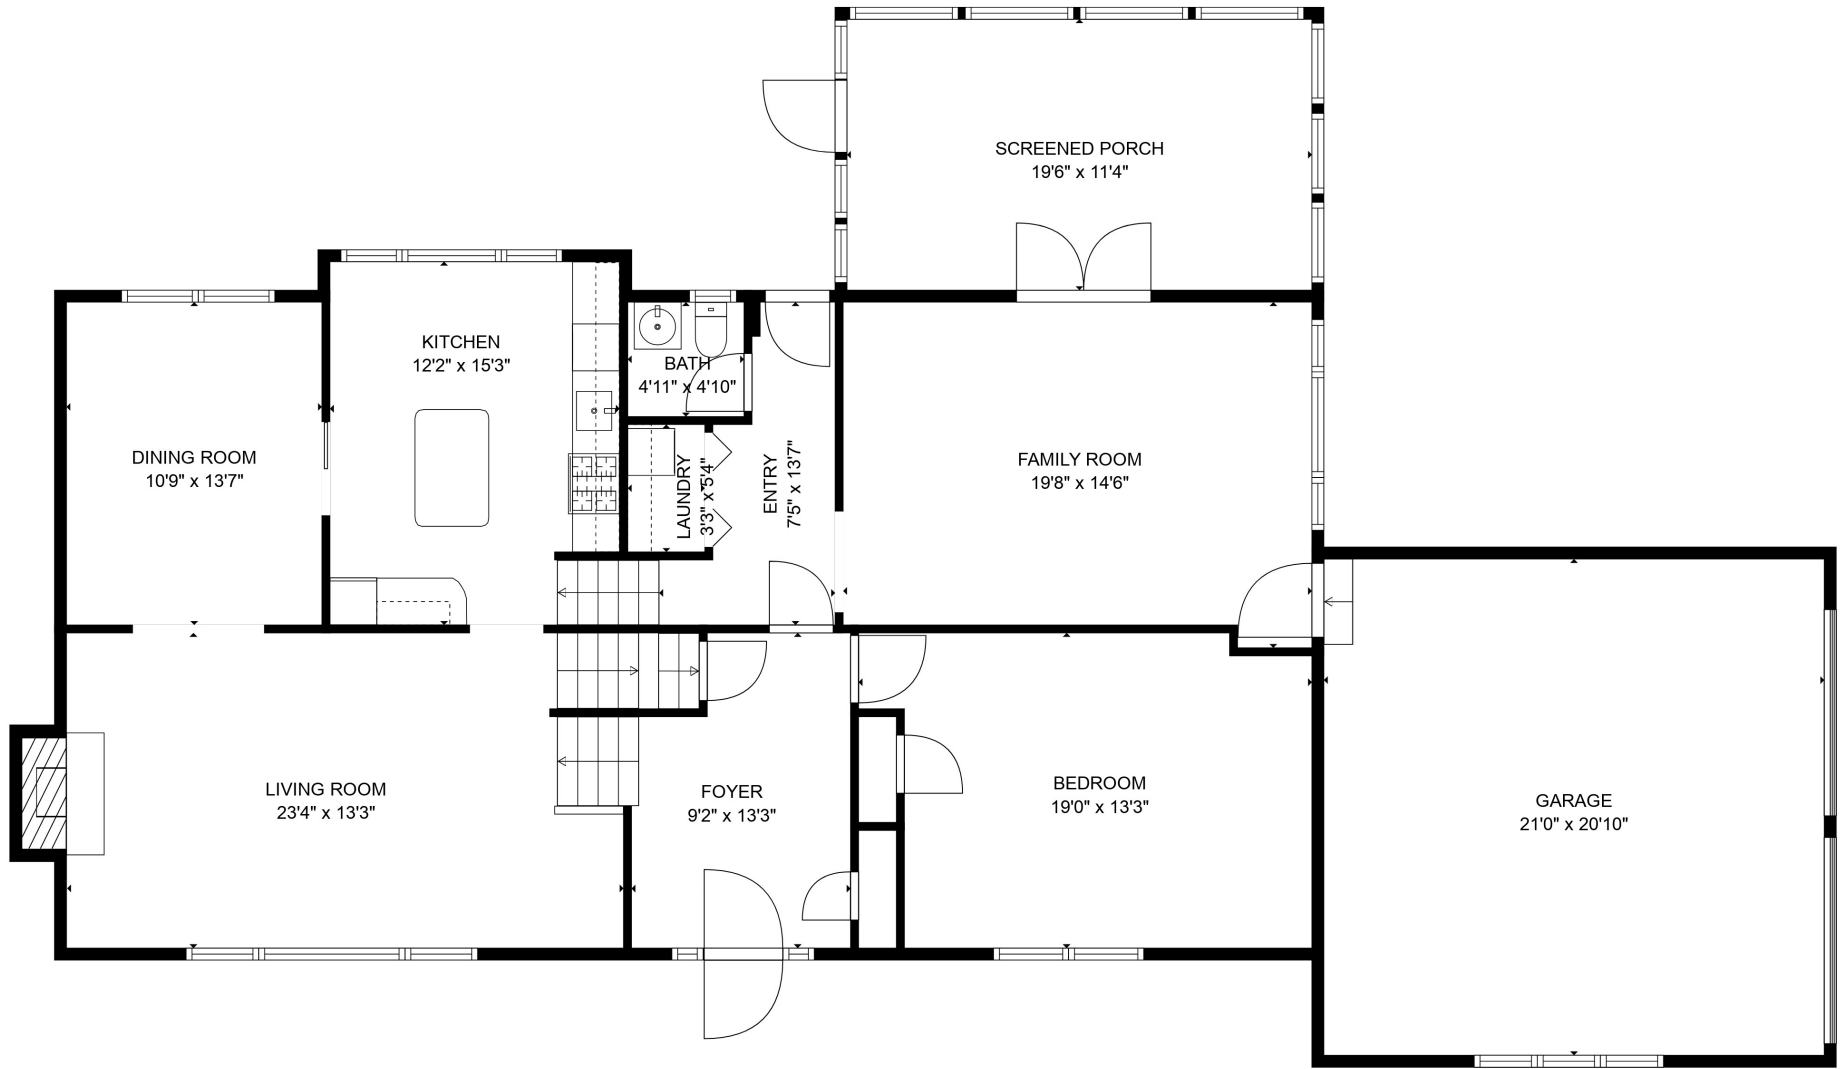

FLOOR 3

FLOOR 1

FLOOR 2

Total scanned area: 3790 sq. ft

MEASUREMENTS ARE CALCULATED BY CUBICASA TECHNOLOGY. DEEMED HIGHLY RELIABLE BUT NOT GUARANTEED.

Total scanned area: 3790 sq. ft

MEASUREMENTS ARE CALCULATED BY CUBICASA TECHNOLOGY. DEEMED HIGHLY RELIABLE BUT NOT GUARANTEED.

Total scanned area: 3790 sq. ft

MEASUREMENTS ARE CALCULATED BY CUBICASA TECHNOLOGY. DEEMED HIGHLY RELIABLE BUT NOT GUARANTEED.

Total scanned area: 3790 sq. ft

MEASUREMENTS ARE CALCULATED BY CUBICASA TECHNOLOGY. DEEMED HIGHLY RELIABLE BUT NOT GUARANTEED.