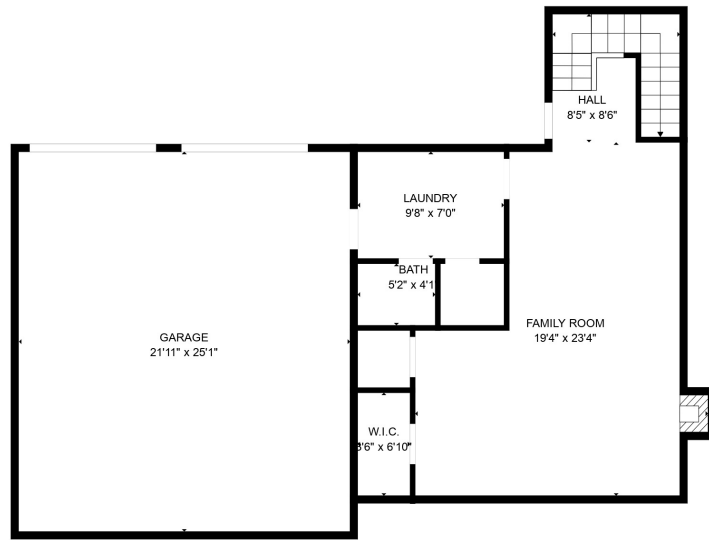

FLOOR 2

FLOOR 1

Total scanned area: 2405 sq. ft

Total scanned area: 2405 sq. ft

MEASUREMENTS ARE CALCULATED BY CUBICASA TECHNOLOGY. DEEMED HIGHLY RELIABLE BUT NOT GUARANTEED.

Total scanned area: 2405 sq. ft