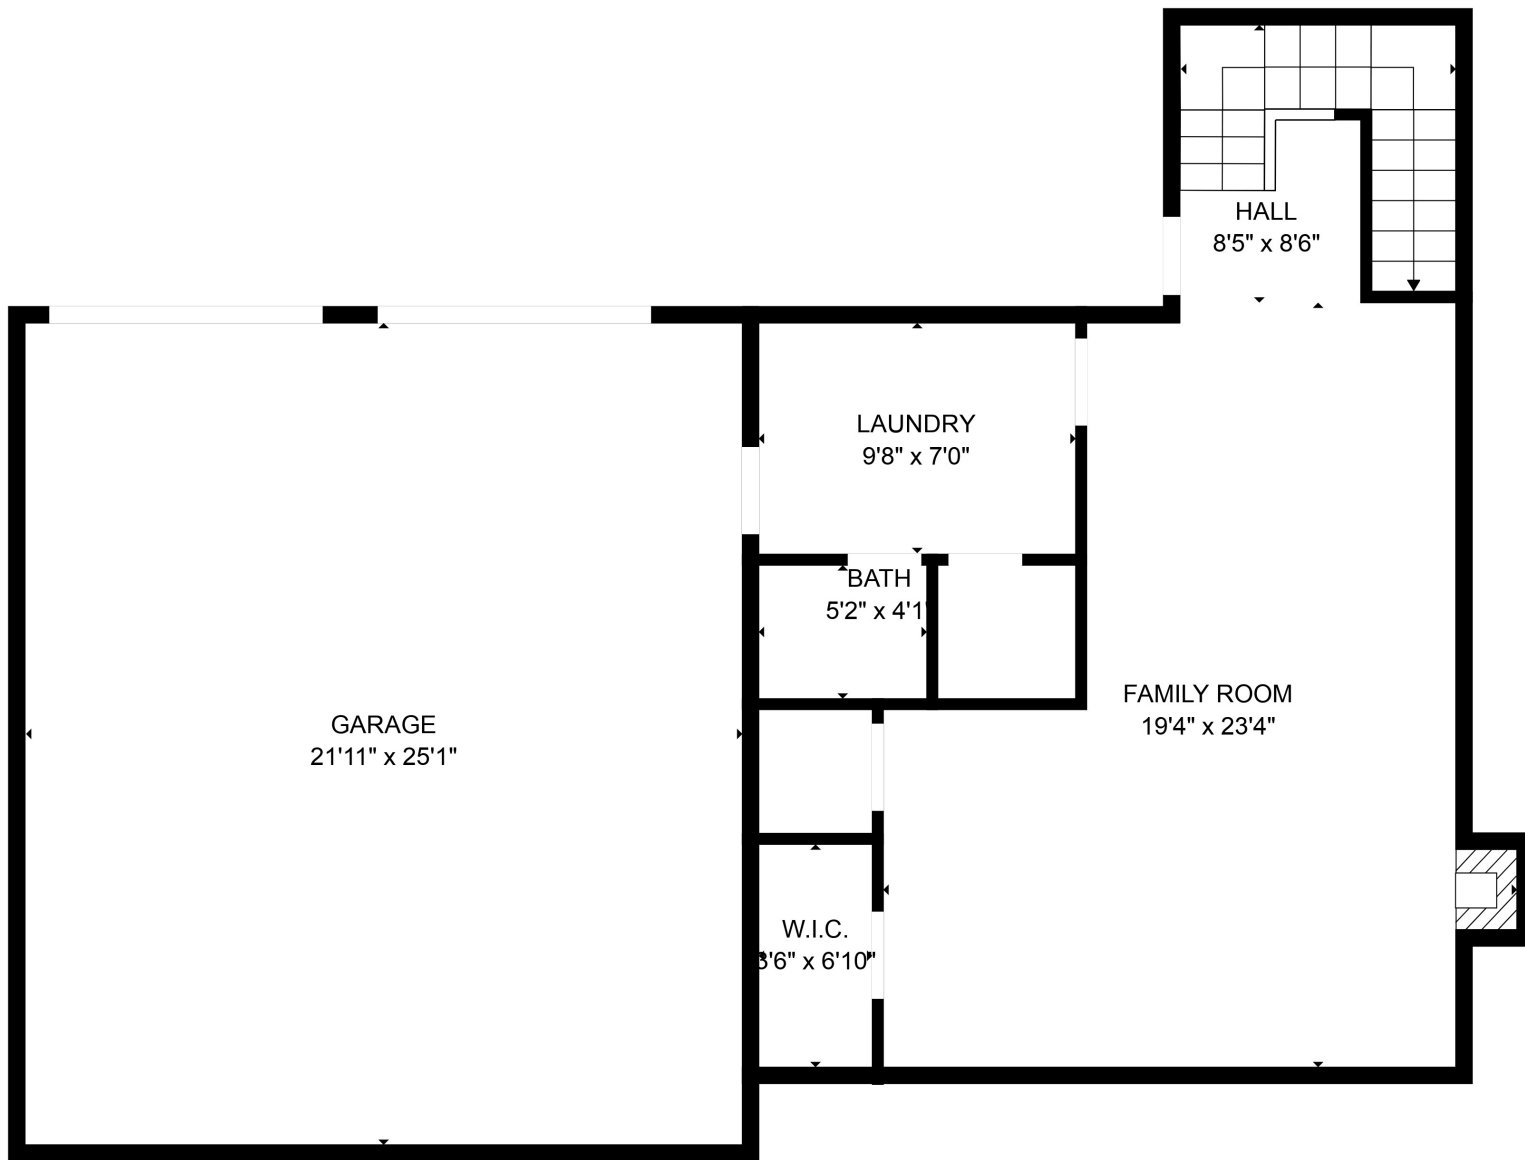

FLOOR 2

FLOOR 1

Total scanned area: 2405 sq. ft

Total scanned area: 2405 sq. ft

MEASUREMENTS ARE CALCULATED BY CUBICASA TECHNOLOGY. DEEMED HIGHLY RELIABLE BUT NOT GUARANTEED.

Total scanned area: 2405 sq. ft

MEASUREMENTS ARE CALCULATED BY CUBICASA TECHNOLOGY. DEEMED HIGHLY RELIABLE BUT NOT GUARANTEED.