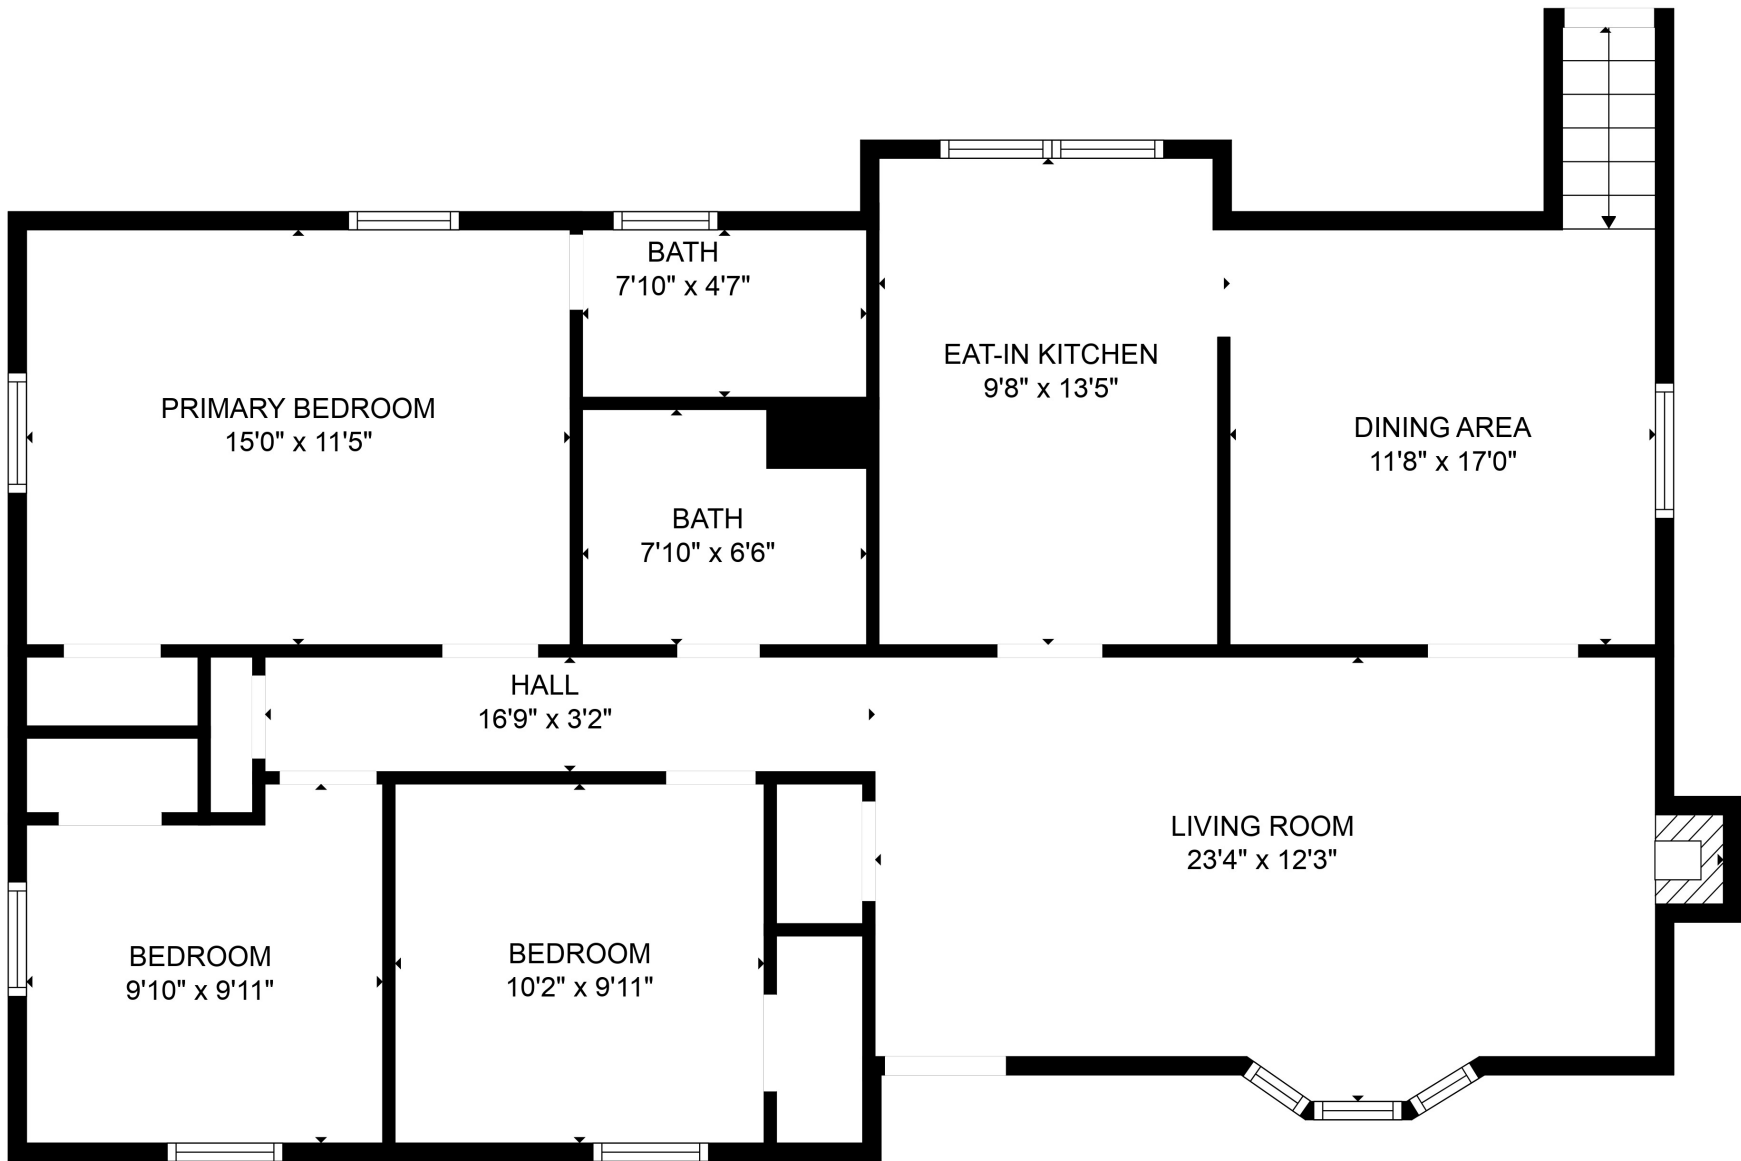

FLOOR 2

FLOOR 1

Total scanned area: 2405 sq. ft

Total scanned area: 2405 sq. ft

MEASUREMENTS ARE CALCULATED BY CUBICASA TECHNOLOGY. DEEMED HIGHLY RELIABLE BUT NOT GUARANTEED.

Total scanned area: 2405 sq. ft

MEASUREMENTS ARE CALCULATED BY CUBICASA TECHNOLOGY. DEEMED HIGHLY RELIABLE BUT NOT GUARANTEED.