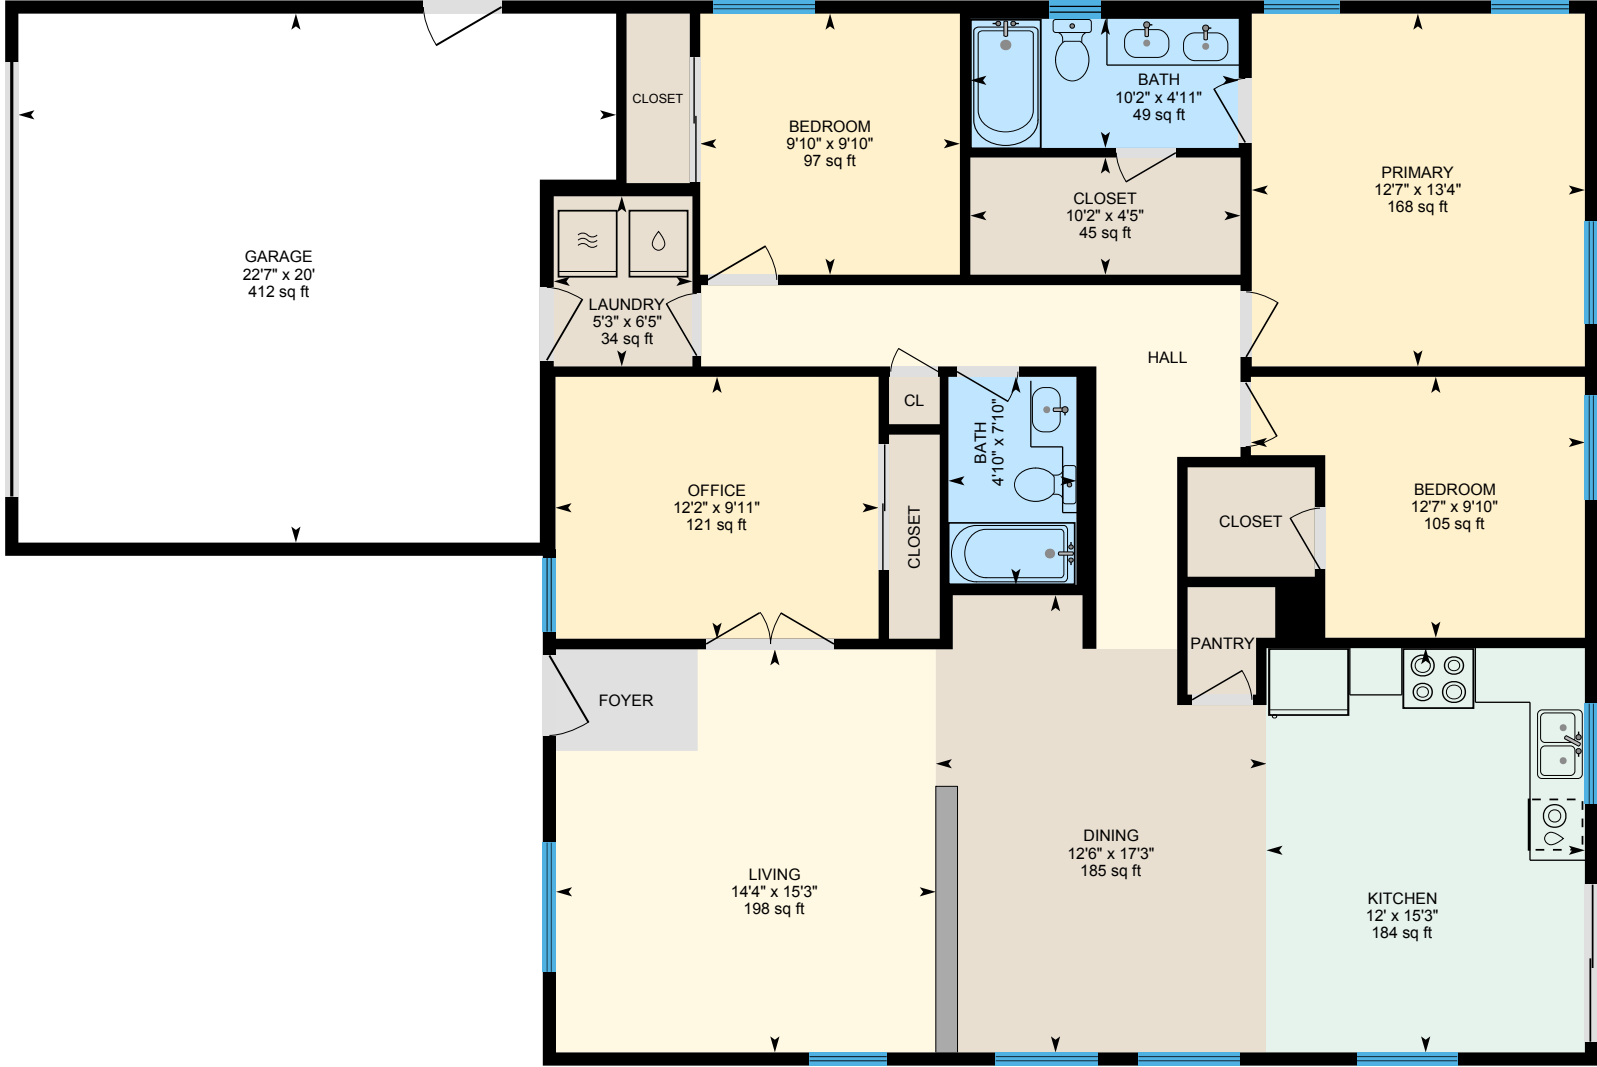

# 2384 Clemente Ln, Tracy, CA

Main Floor Finished Area 1584.53 sq ft  
Unfinished Area 443.52 sq ft

PREPARED: 2023/06/01

White regions are excluded from total floor area in iGUIDE floor plans. All room dimensions and floor areas must be considered approximate and are subject to independent verification.