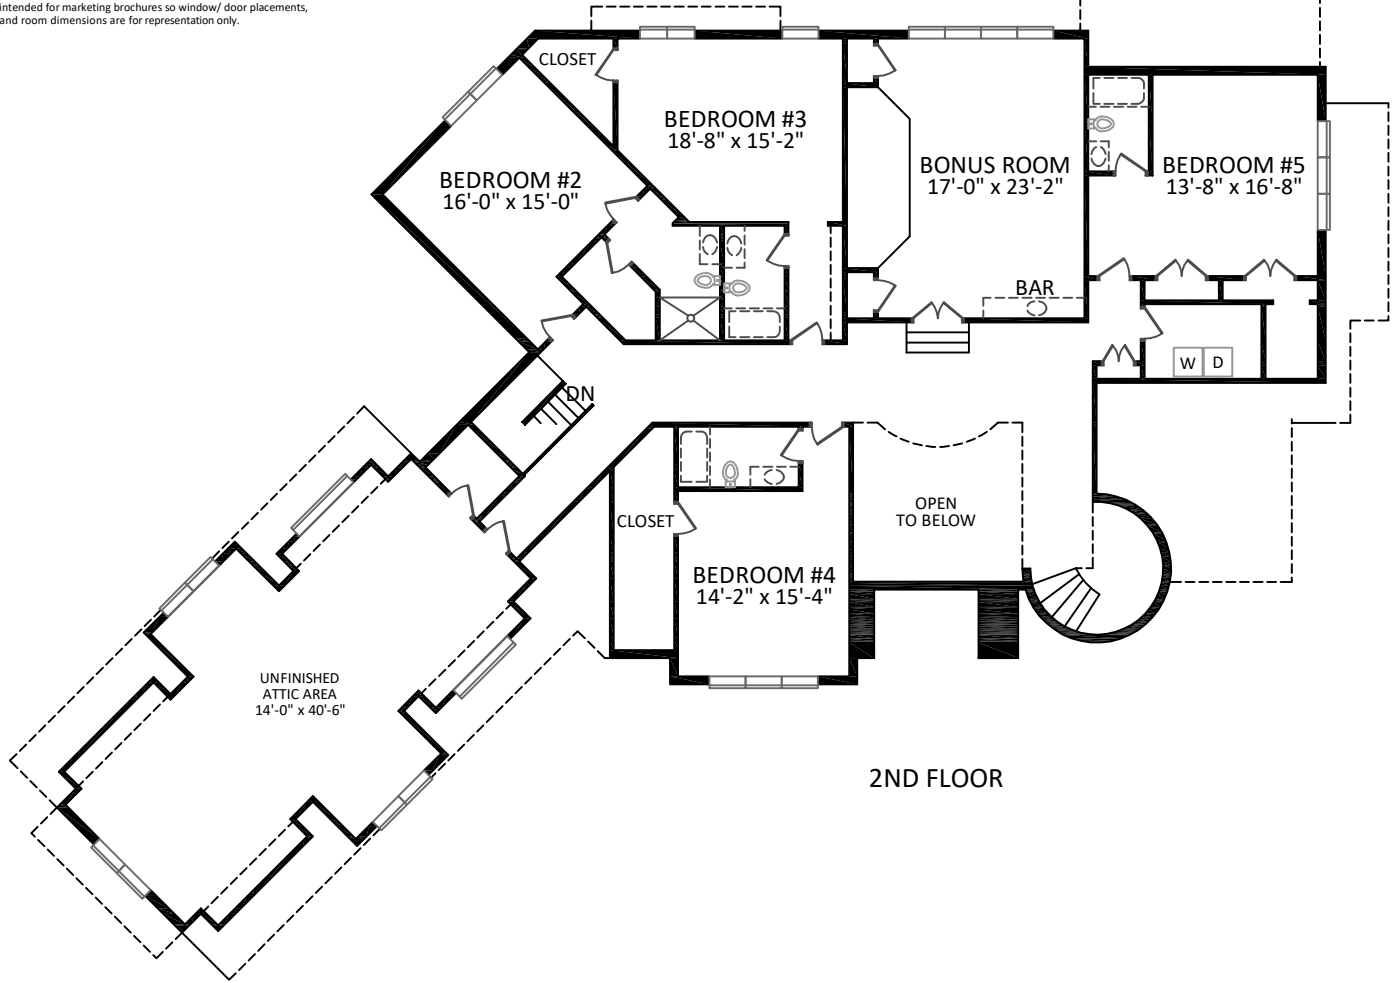

HEATED LIVING SPACE
LOWER LEVEL - 2131
1st FLOOR - 3947
2nd FLOOR - 2880
TOTAL HEATED - 8958
garage - 1096 unheated

2ND FLOOR

1922 FUNNY CIDE