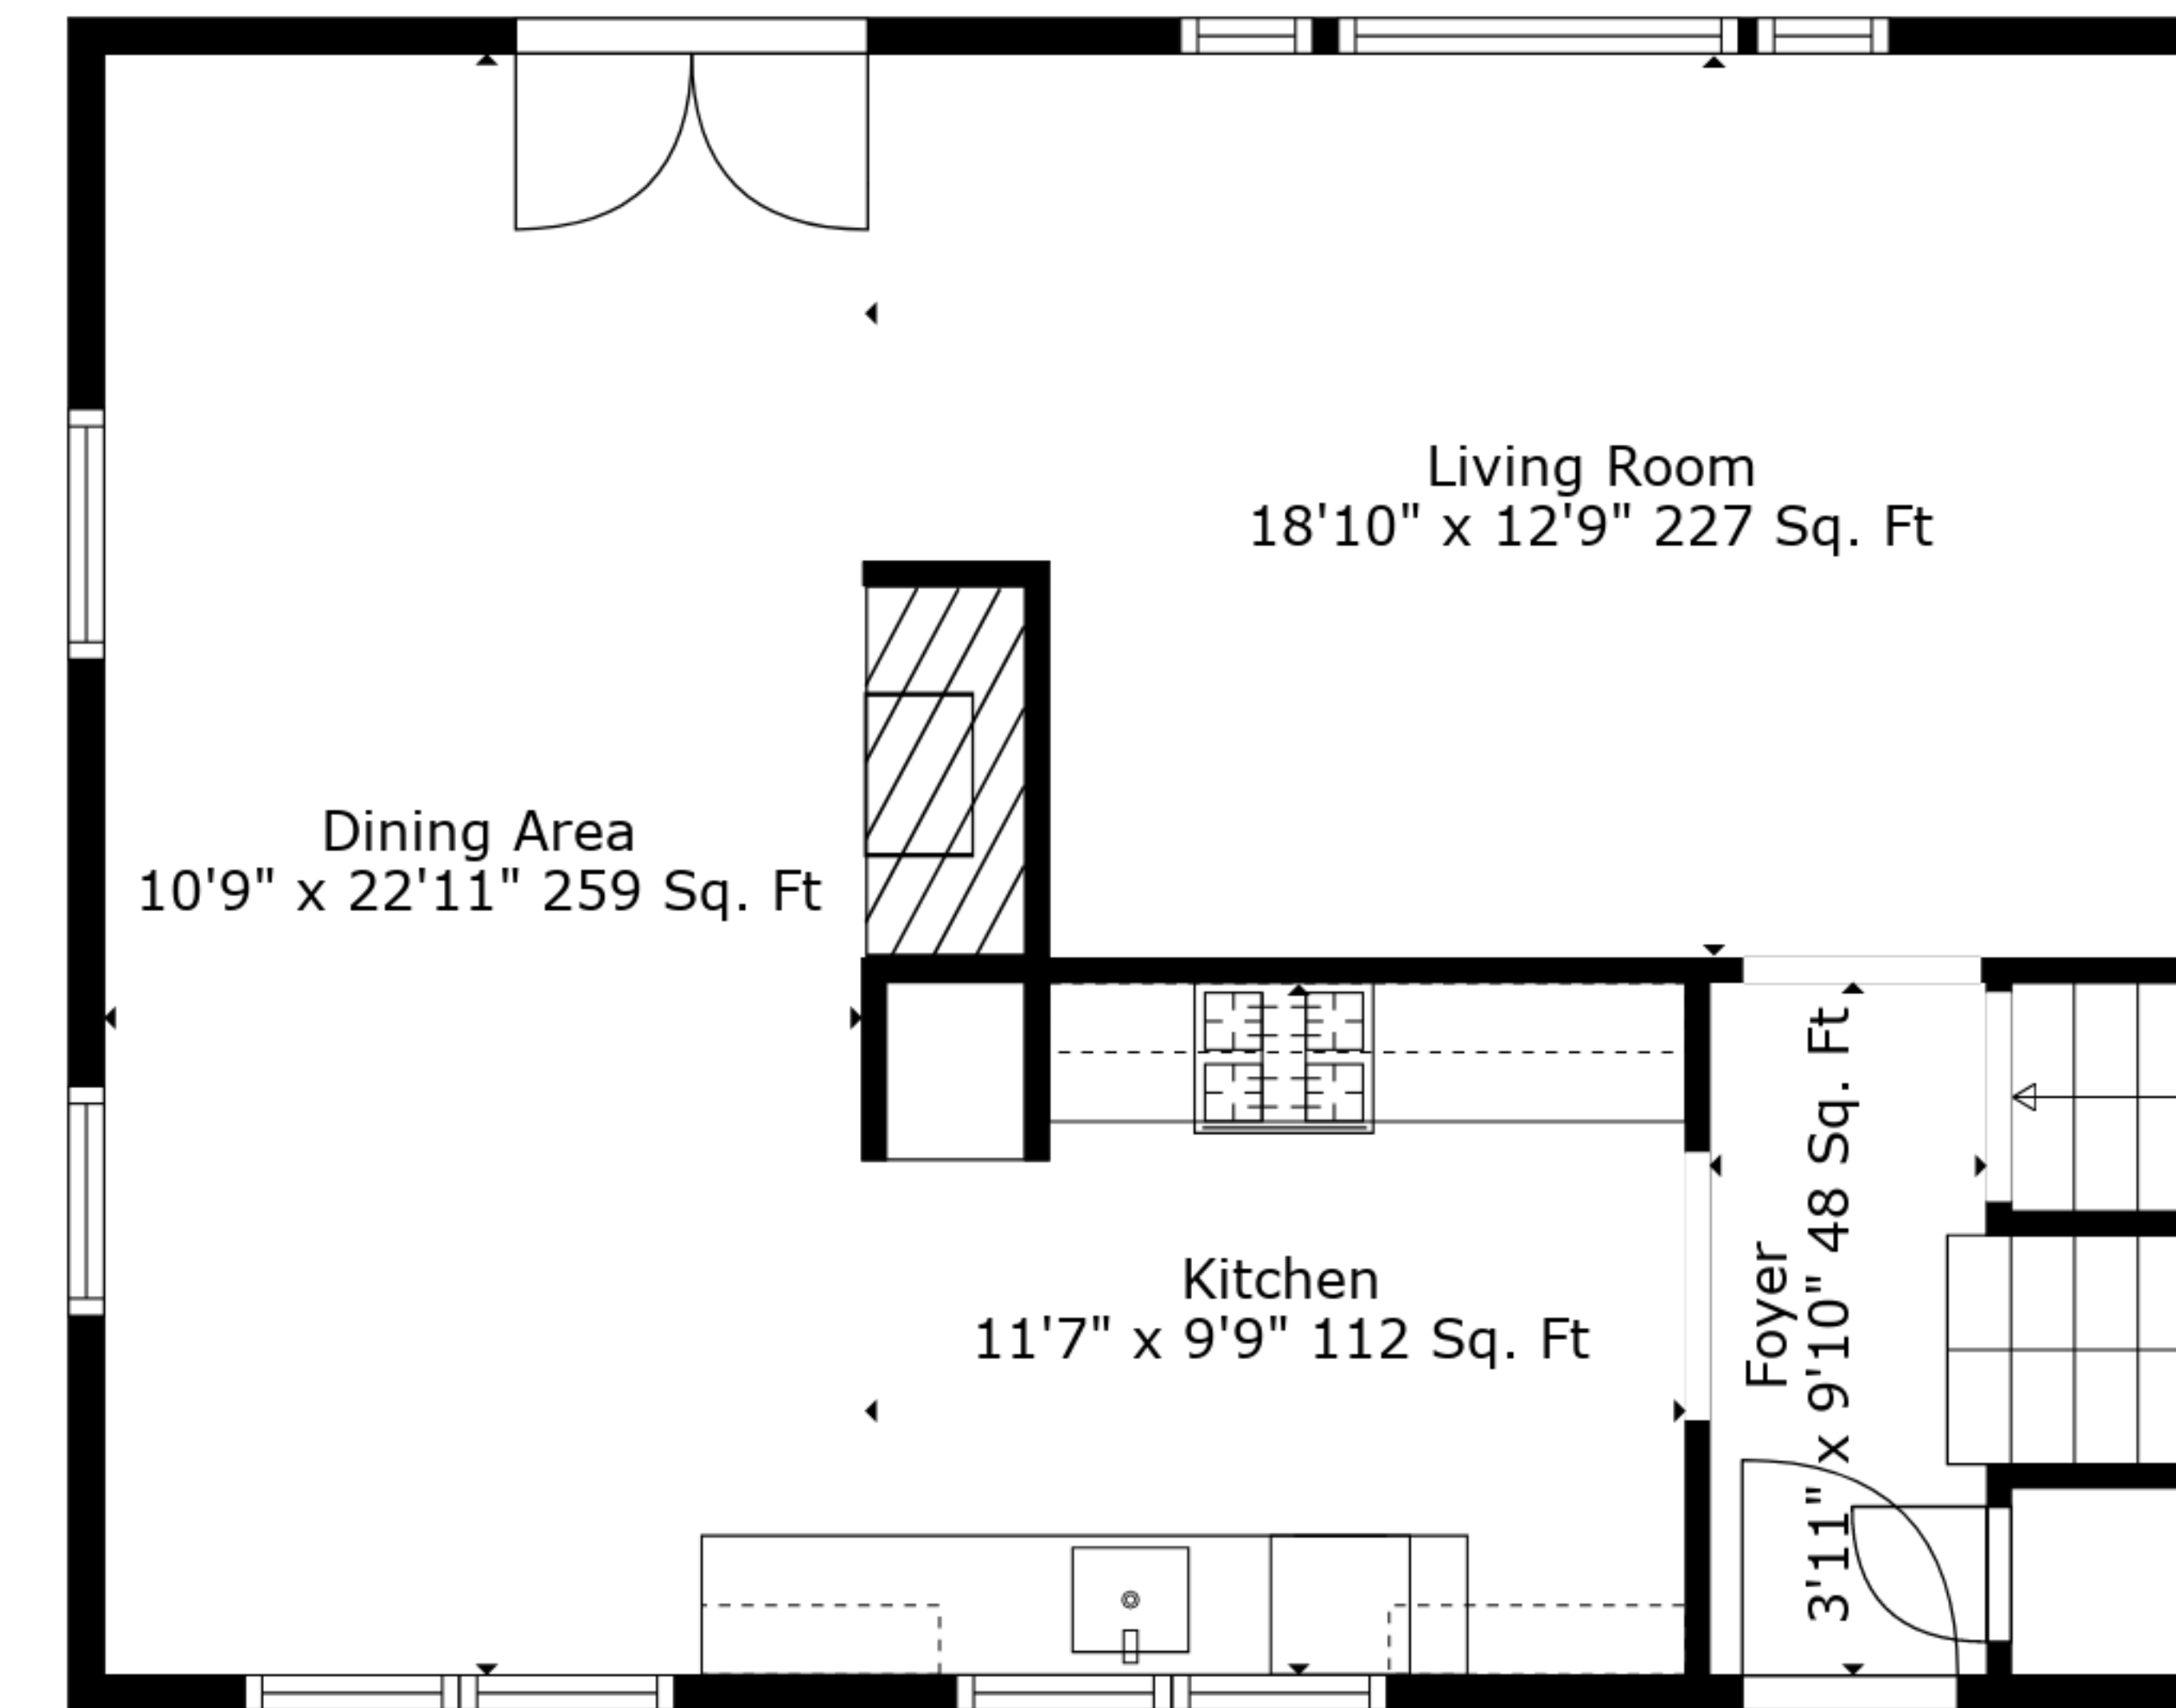

Basement
10'3" x 22'11" 661 Sq. Ft

Total scanned area: 3293 sq. ft

Measurements Are Deemed Highly Reliable But Not Guaranteed.

Total scanned area: 3293 sq. ft

Measurements Are Deemed Highly Reliable But Not Guaranteed.

Living Room
18'10" x 12'9" 227 Sq. Ft

Dining Area
10'9" x 22'11" 259 Sq. Ft

Kitchen
11'7" x 9'9" 112 Sq. Ft

Foyer
3'11" x 9'10" 48 Sq. Ft

Total scanned area: 3293 sq. ft

Measurements Are Deemed Highly Reliable But Not Guaranteed.

Total scanned area: 3293 sq. ft

Measurements Are Deemed Highly Reliable But Not Guaranteed.

Floor 2

Floor 3

Floor 1

Floor 4

Total scanned area: 3293 sq. ft

Measurements Are Deemed Highly Reliable But Not Guaranteed.