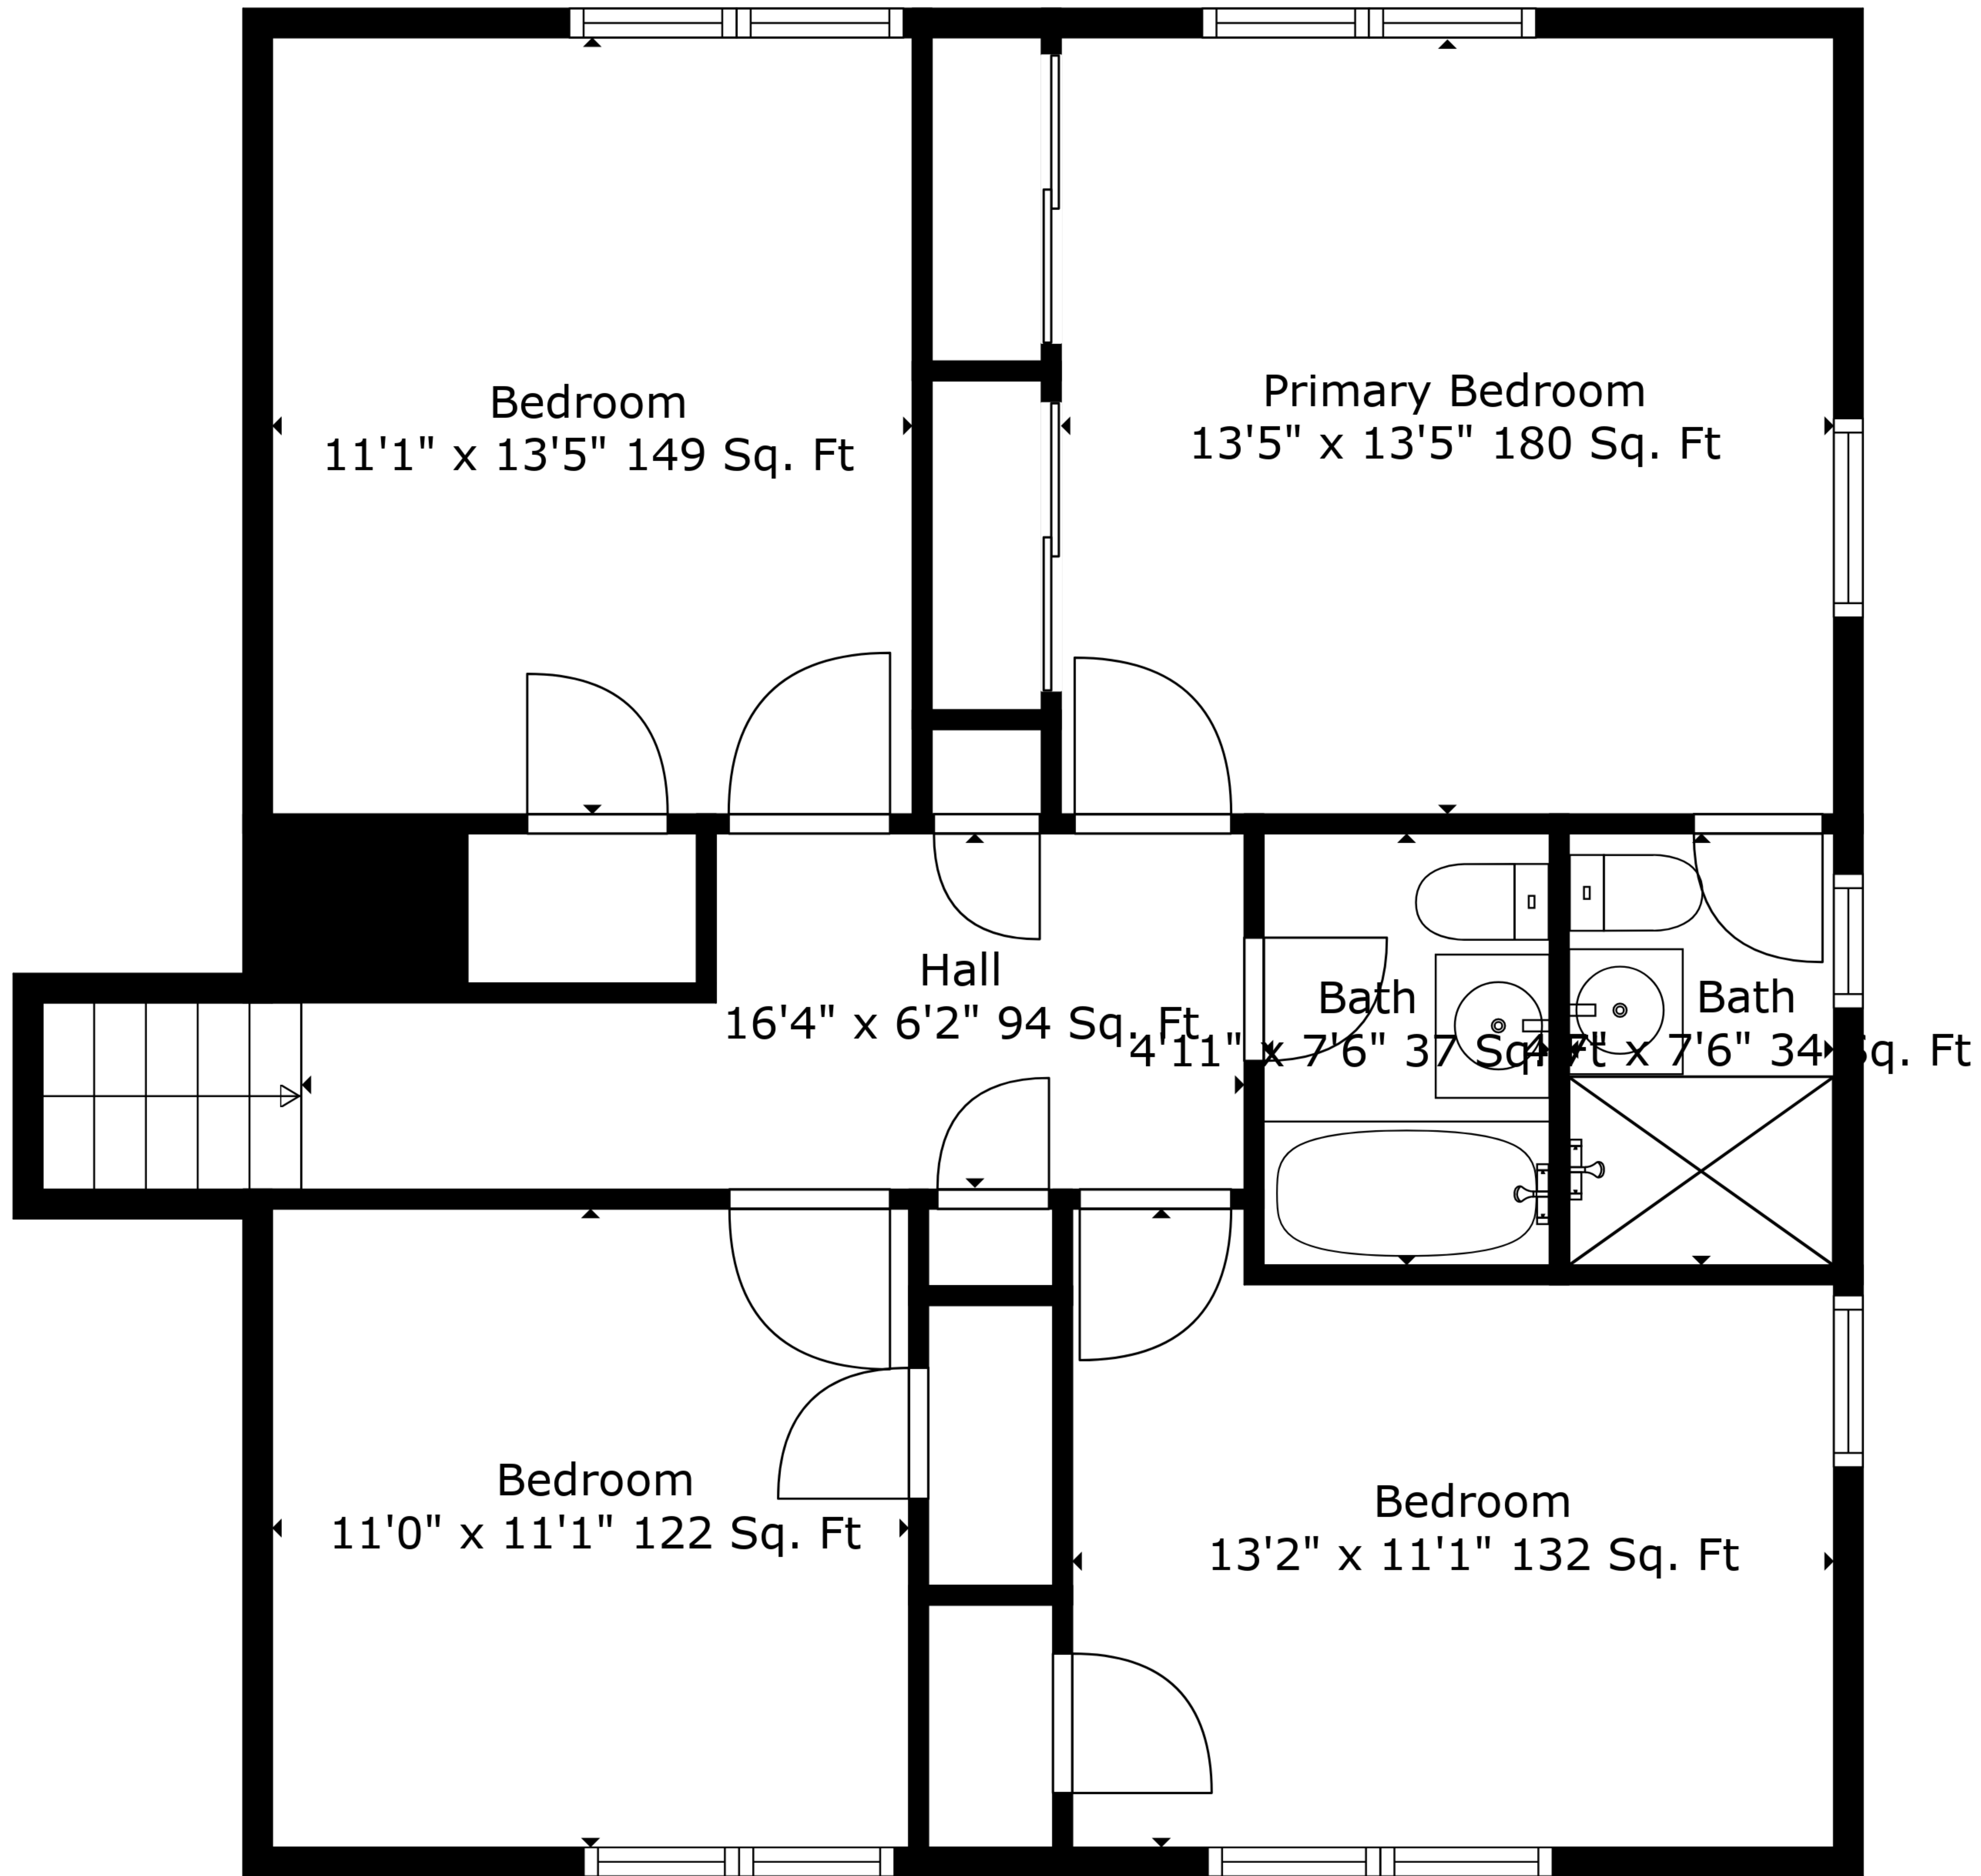

Basement
10'3" x 22'11" 661 Sq. Ft

Total scanned area: 3293 sq. ft

Measurements Are Deemed Highly Reliable But Not Guaranteed.

Total scanned area: 3293 sq. ft

Measurements Are Deemed Highly Reliable But Not Guaranteed.

Living Room
18'10" x 12'9" 227 Sq. Ft

Dining Area
10'9" x 22'11" 259 Sq. Ft

Kitchen
11'7" x 9'9" 112 Sq. Ft

Foyer
3'11" x 9'10" 48 Sq. Ft

Total scanned area: 3293 sq. ft

Measurements Are Deemed Highly Reliable But Not Guaranteed.

Total scanned area: 3293 sq. ft

Measurements Are Deemed Highly Reliable But Not Guaranteed.

Floor 2

Floor 3

Floor 1

Floor 4

Total scanned area: 3293 sq. ft

Measurements Are Deemed Highly Reliable But Not Guaranteed.