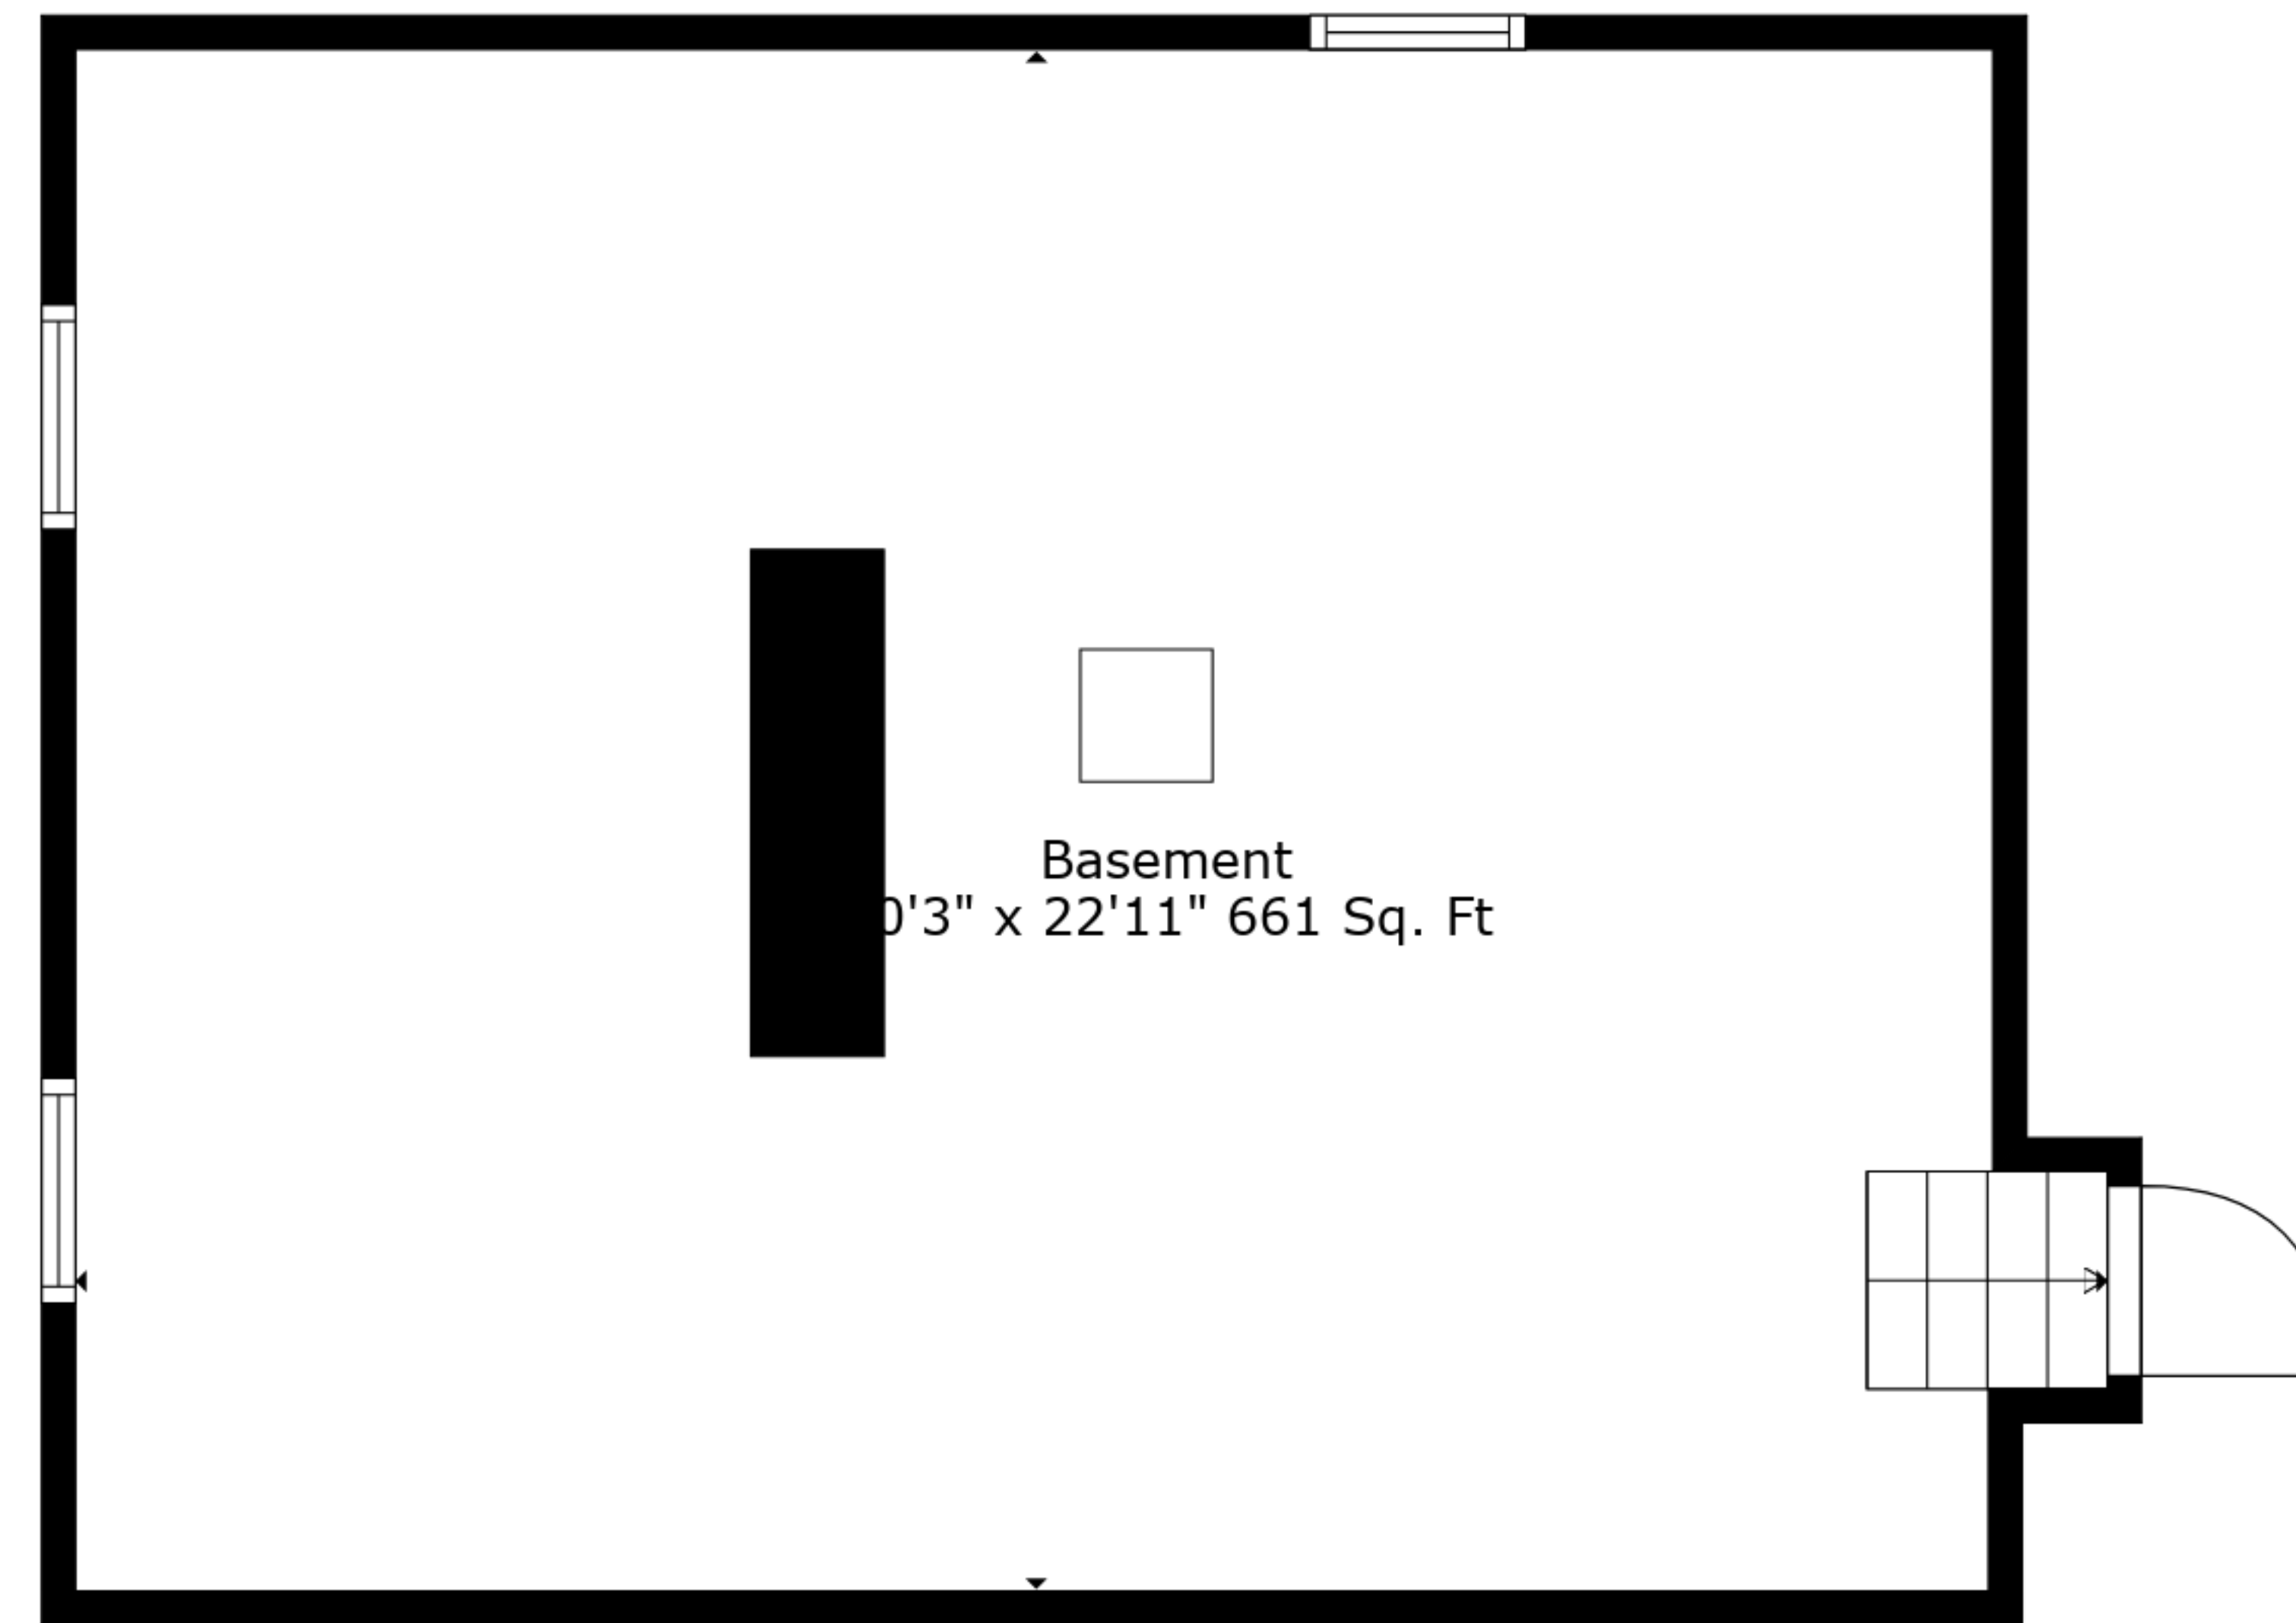

Basement
10'3" x 22'11" 661 Sq. Ft

Total scanned area: 3293 sq. ft

Measurements Are Deemed Highly Reliable But Not Guaranteed.

Total scanned area: 3293 sq. ft

Measurements Are Deemed Highly Reliable But Not Guaranteed.

Living Room
18'10" x 12'9" 227 Sq. Ft

Dining Area
10'9" x 22'11" 259 Sq. Ft

Kitchen
11'7" x 9'9" 112 Sq. Ft

Foyer
3'11" x 9'10" 48 Sq. Ft

Total scanned area: 3293 sq. ft

Measurements Are Deemed Highly Reliable But Not Guaranteed.

Total scanned area: 3293 sq. ft

Measurements Are Deemed Highly Reliable But Not Guaranteed.

Floor 2

Floor 3

Floor 1

Floor 4

Total scanned area: 3293 sq. ft

Measurements Are Deemed Highly Reliable But Not Guaranteed.