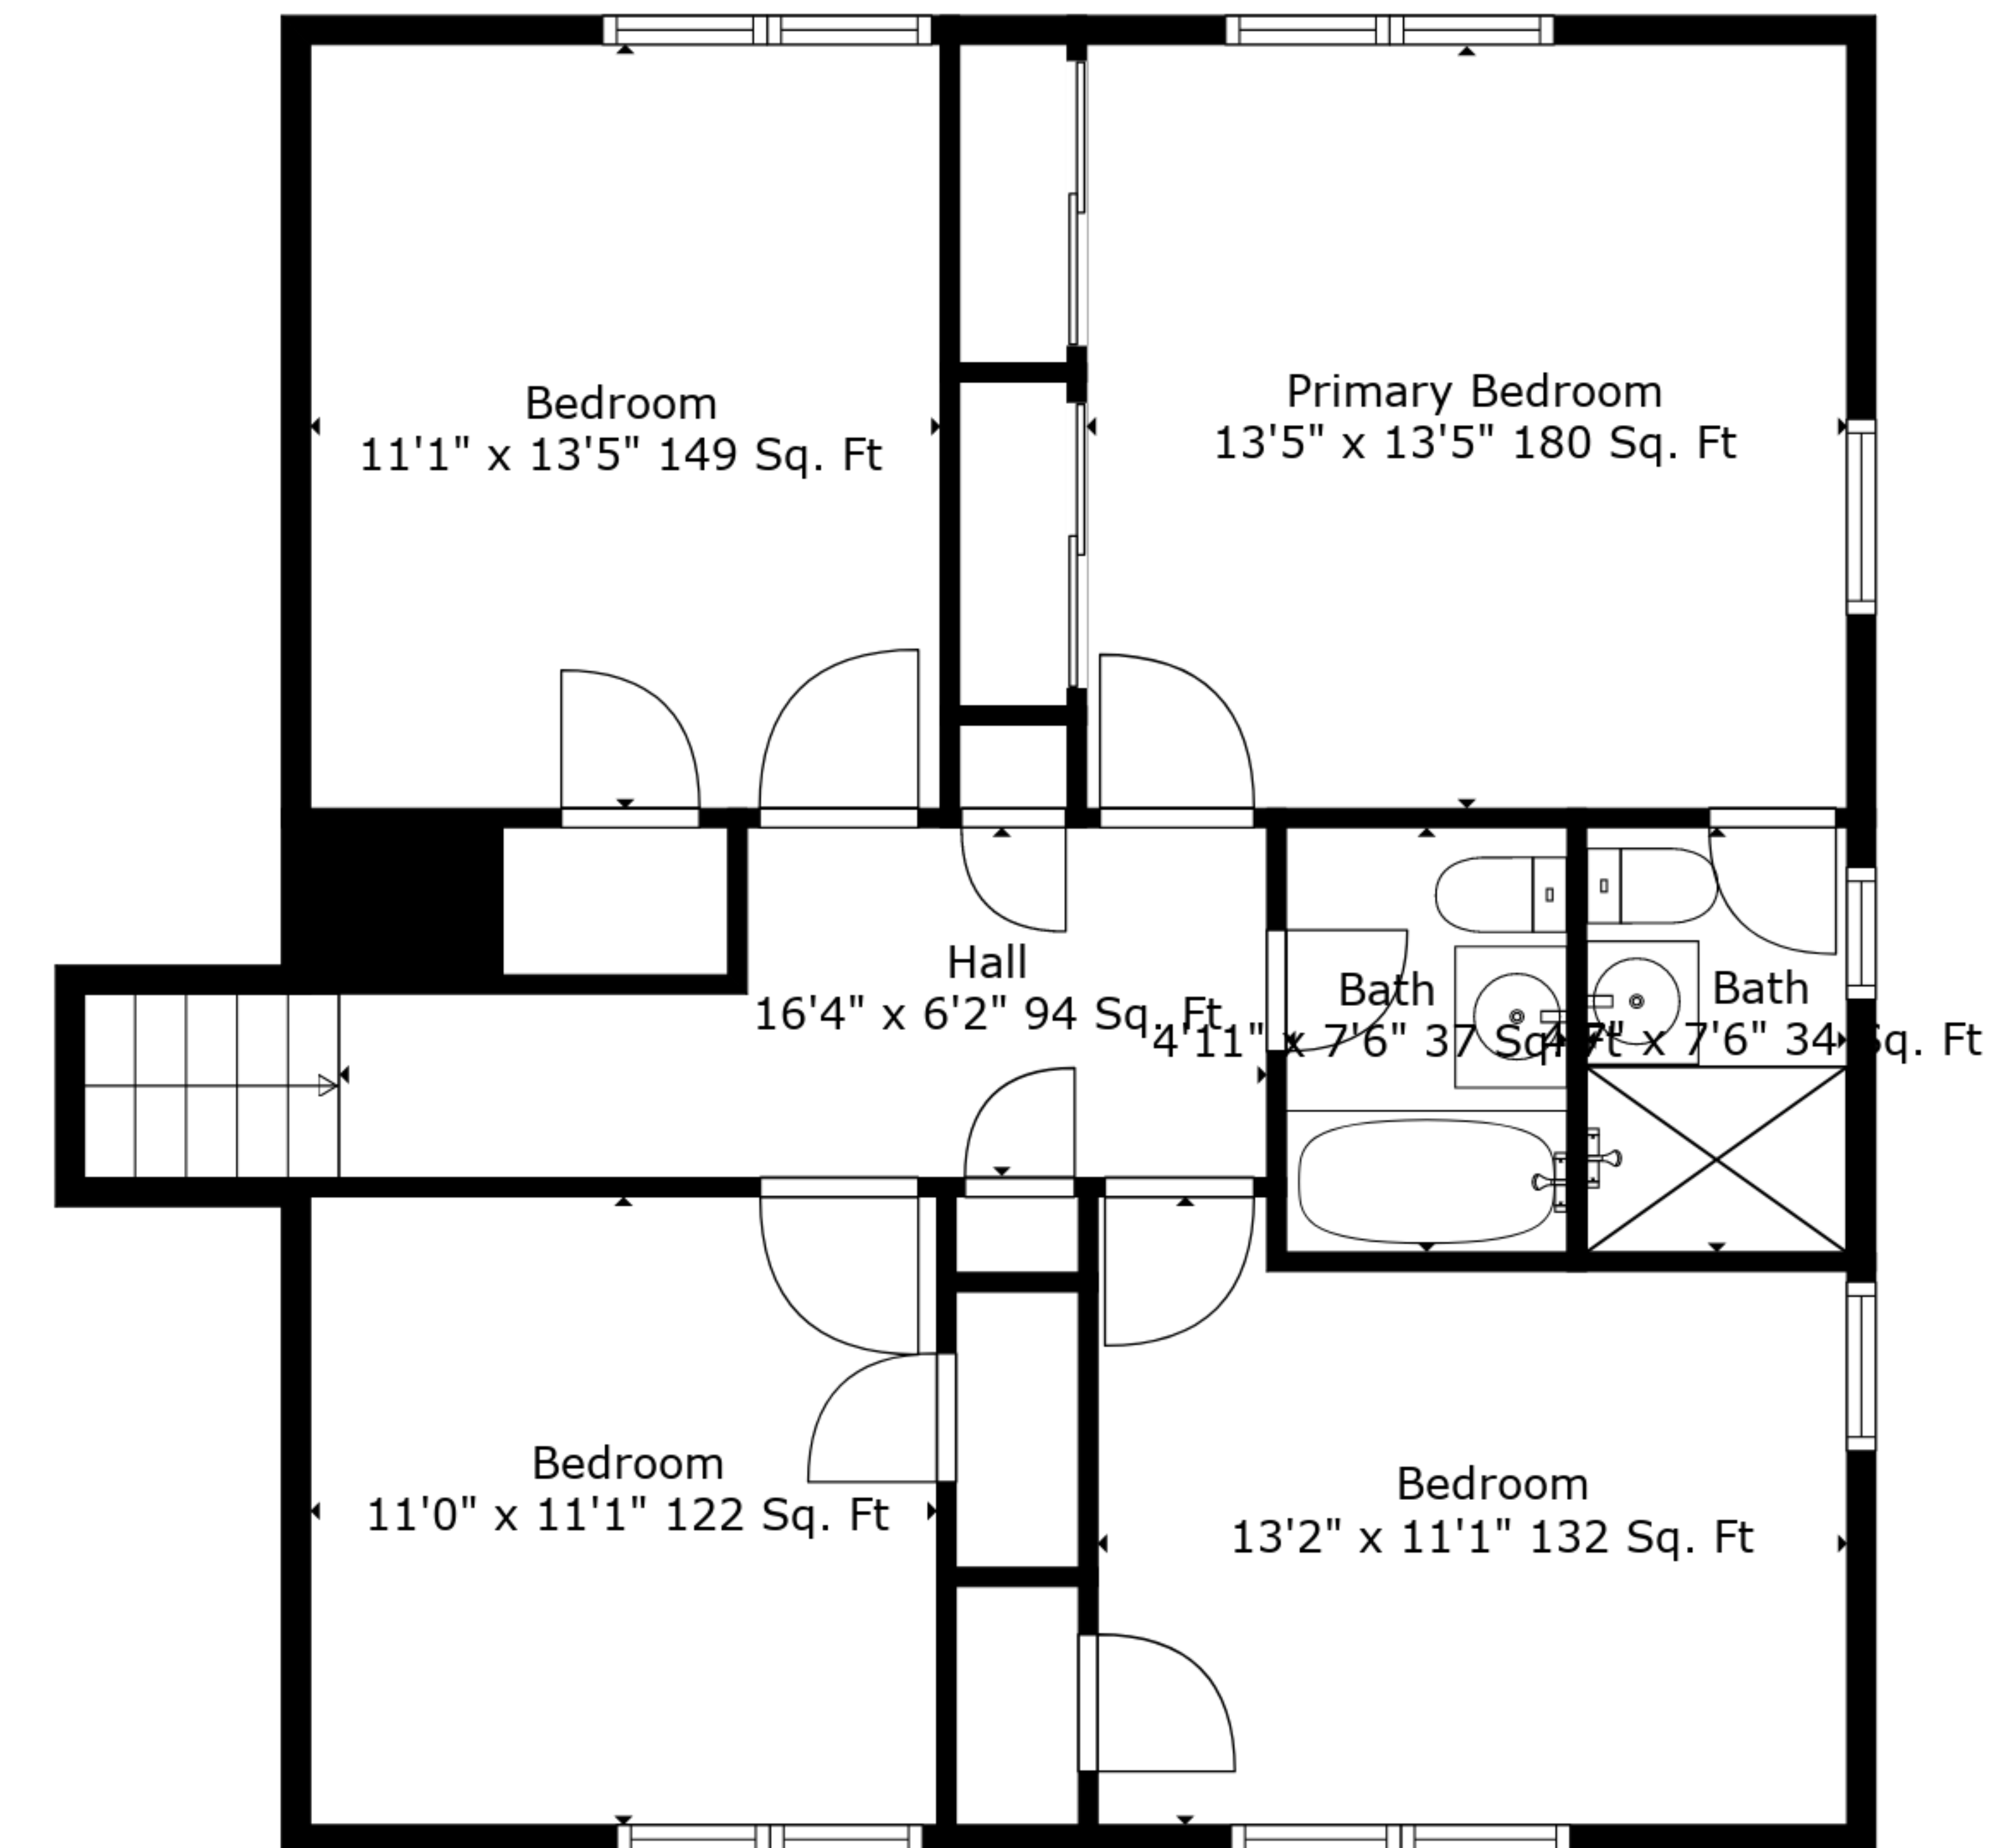

Basement
10'3" x 22'11" 661 Sq. Ft

Total scanned area: 3293 sq. ft

Measurements Are Deemed Highly Reliable But Not Guaranteed.

Total scanned area: 3293 sq. ft

Measurements Are Deemed Highly Reliable But Not Guaranteed.

Living Room
18'10" x 12'9" 227 Sq. Ft

Dining Area
10'9" x 22'11" 259 Sq. Ft

Kitchen
11'7" x 9'9" 112 Sq. Ft

Foyer
3'11" x 9'10" 48 Sq. Ft

Total scanned area: 3293 sq. ft

Measurements Are Deemed Highly Reliable But Not Guaranteed.

Total scanned area: 3293 sq. ft

Measurements Are Deemed Highly Reliable But Not Guaranteed.

Floor 2

Floor 3

Floor 1

Floor 4

Total scanned area: 3293 sq. ft

Measurements Are Deemed Highly Reliable But Not Guaranteed.