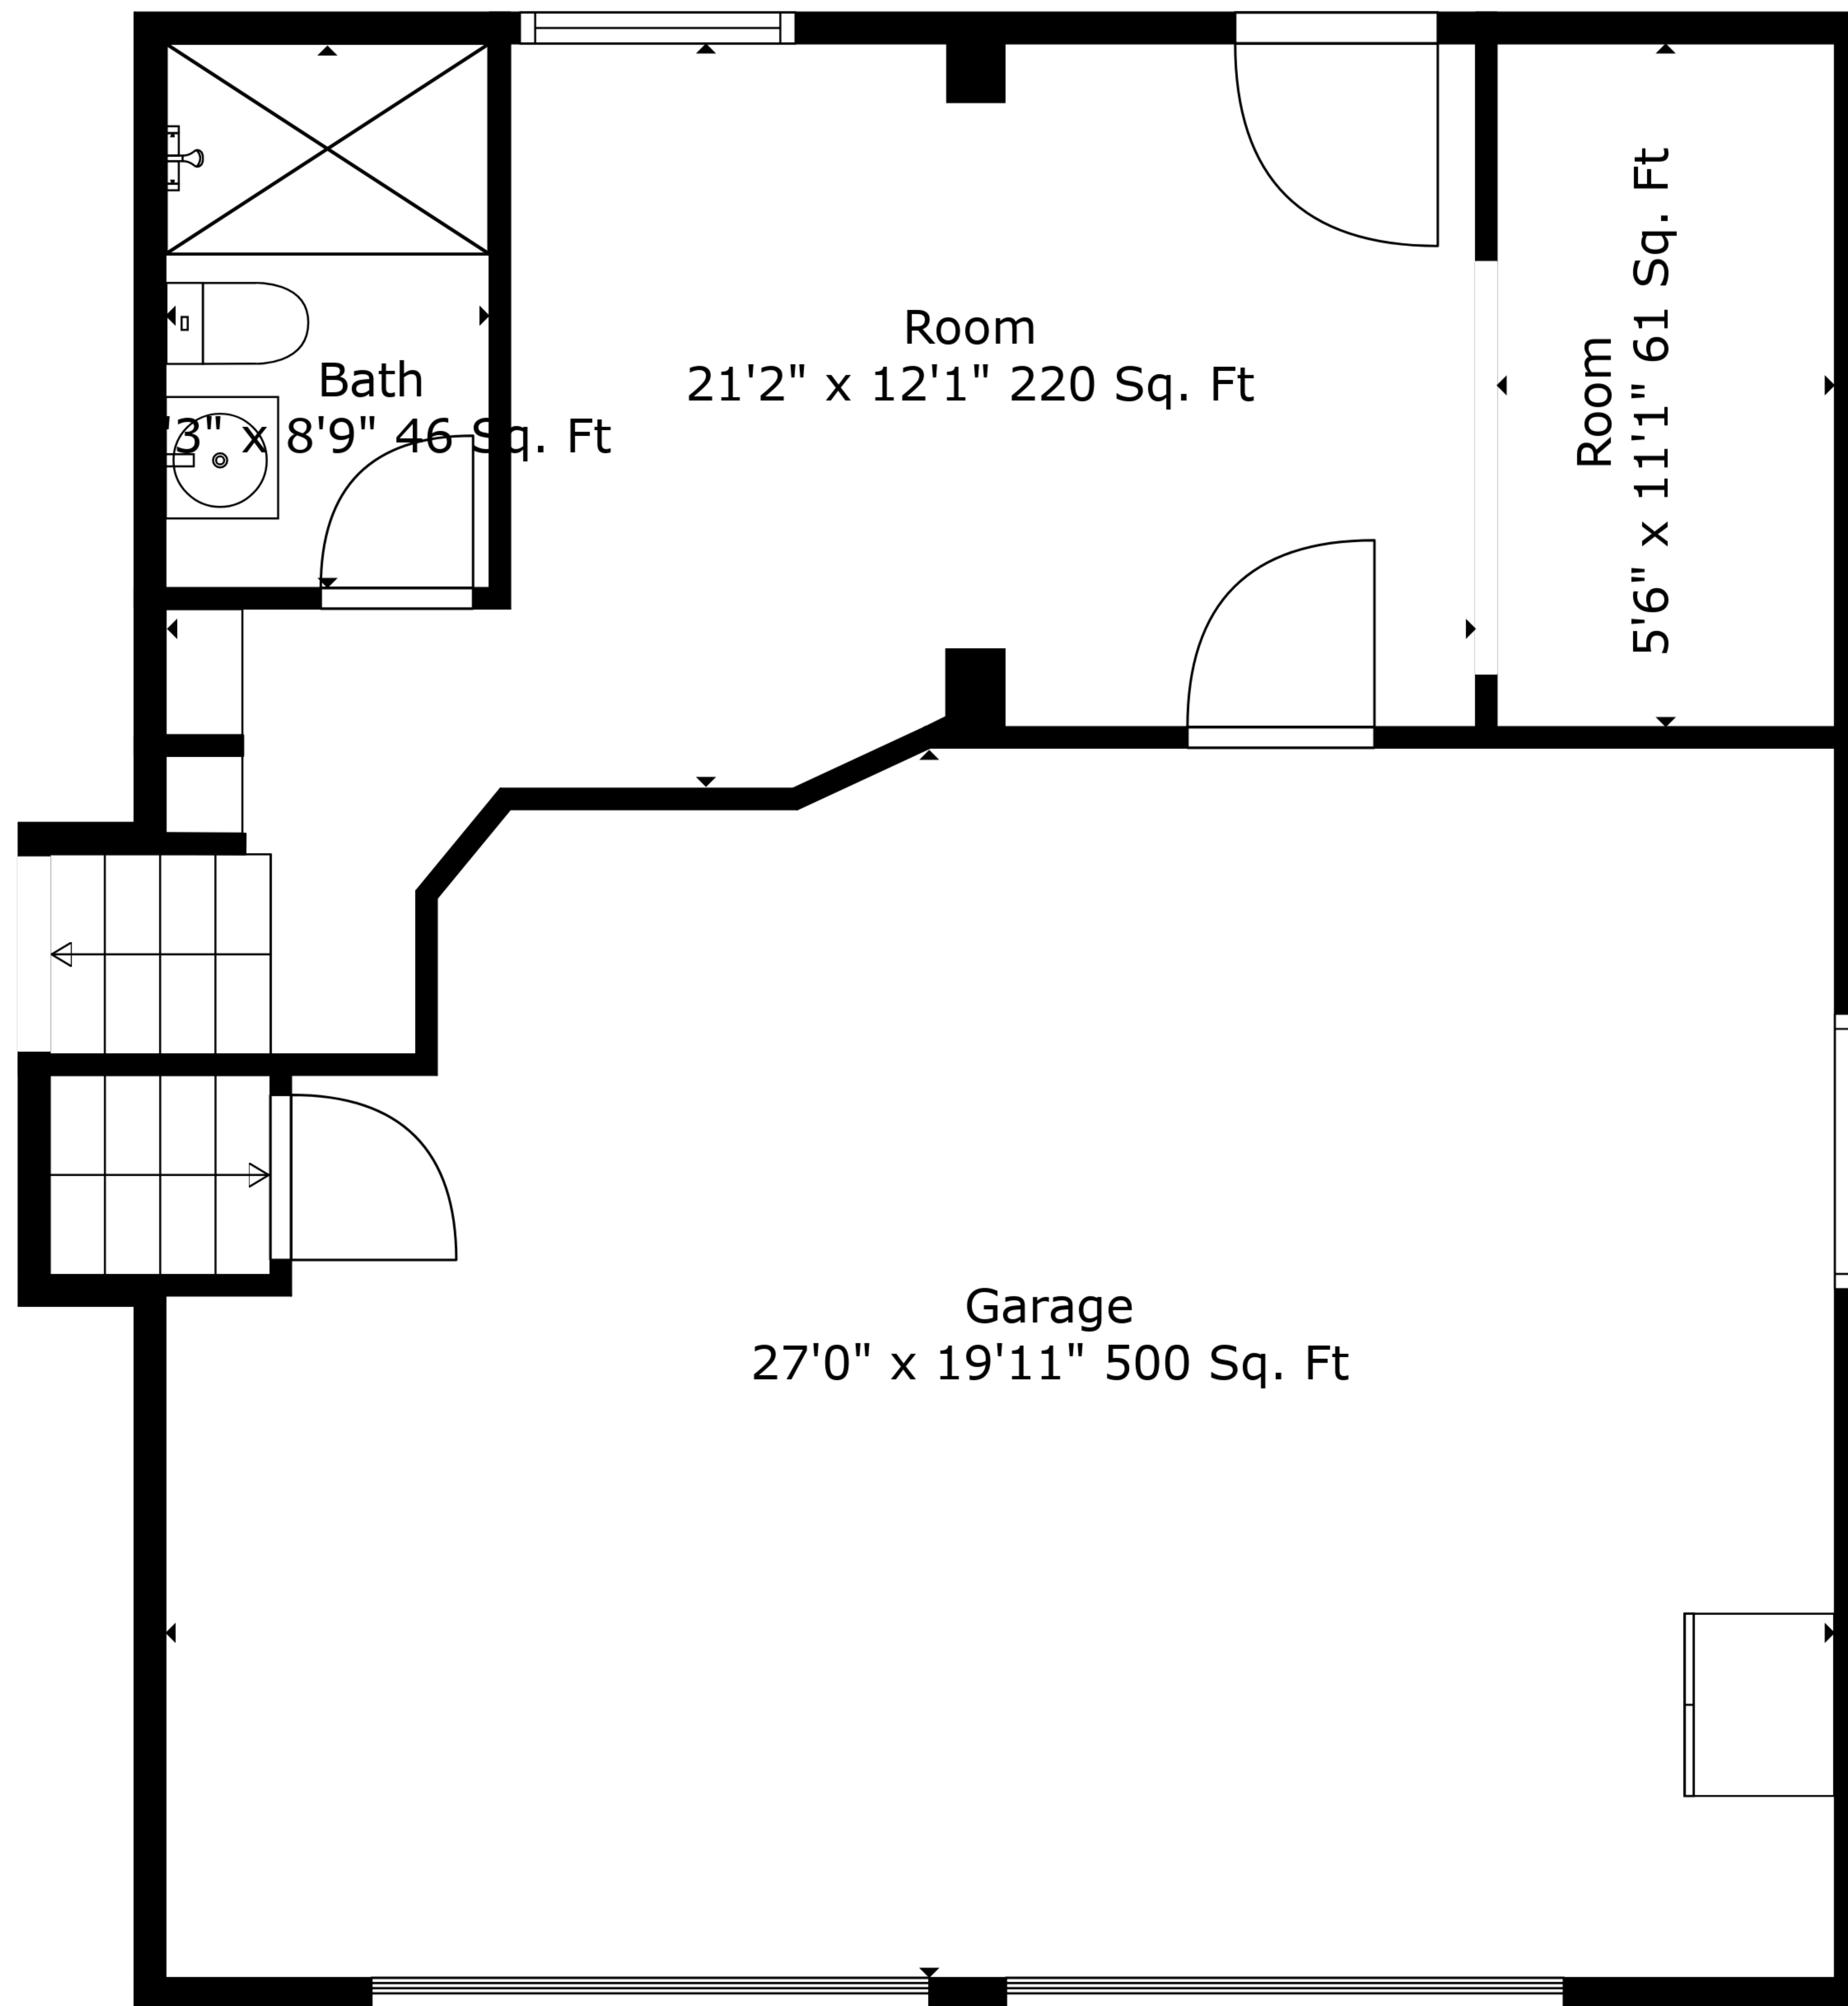

Basement
10'3" x 22'11" 661 Sq. Ft

Total scanned area: 3293 sq. ft

Measurements Are Deemed Highly Reliable But Not Guaranteed.

Total scanned area: 3293 sq. ft

Measurements Are Deemed Highly Reliable But Not Guaranteed.

Living Room
18'10" x 12'9" 227 Sq. Ft

Dining Area
10'9" x 22'11" 259 Sq. Ft

Kitchen
11'7" x 9'9" 112 Sq. Ft

Foyer
3'11" x 9'10" 48 Sq. Ft

Total scanned area: 3293 sq. ft

Measurements Are Deemed Highly Reliable But Not Guaranteed.

Total scanned area: 3293 sq. ft

Measurements Are Deemed Highly Reliable But Not Guaranteed.

Floor 2

Floor 3

Floor 1

Floor 4

Total scanned area: 3293 sq. ft

Measurements Are Deemed Highly Reliable But Not Guaranteed.