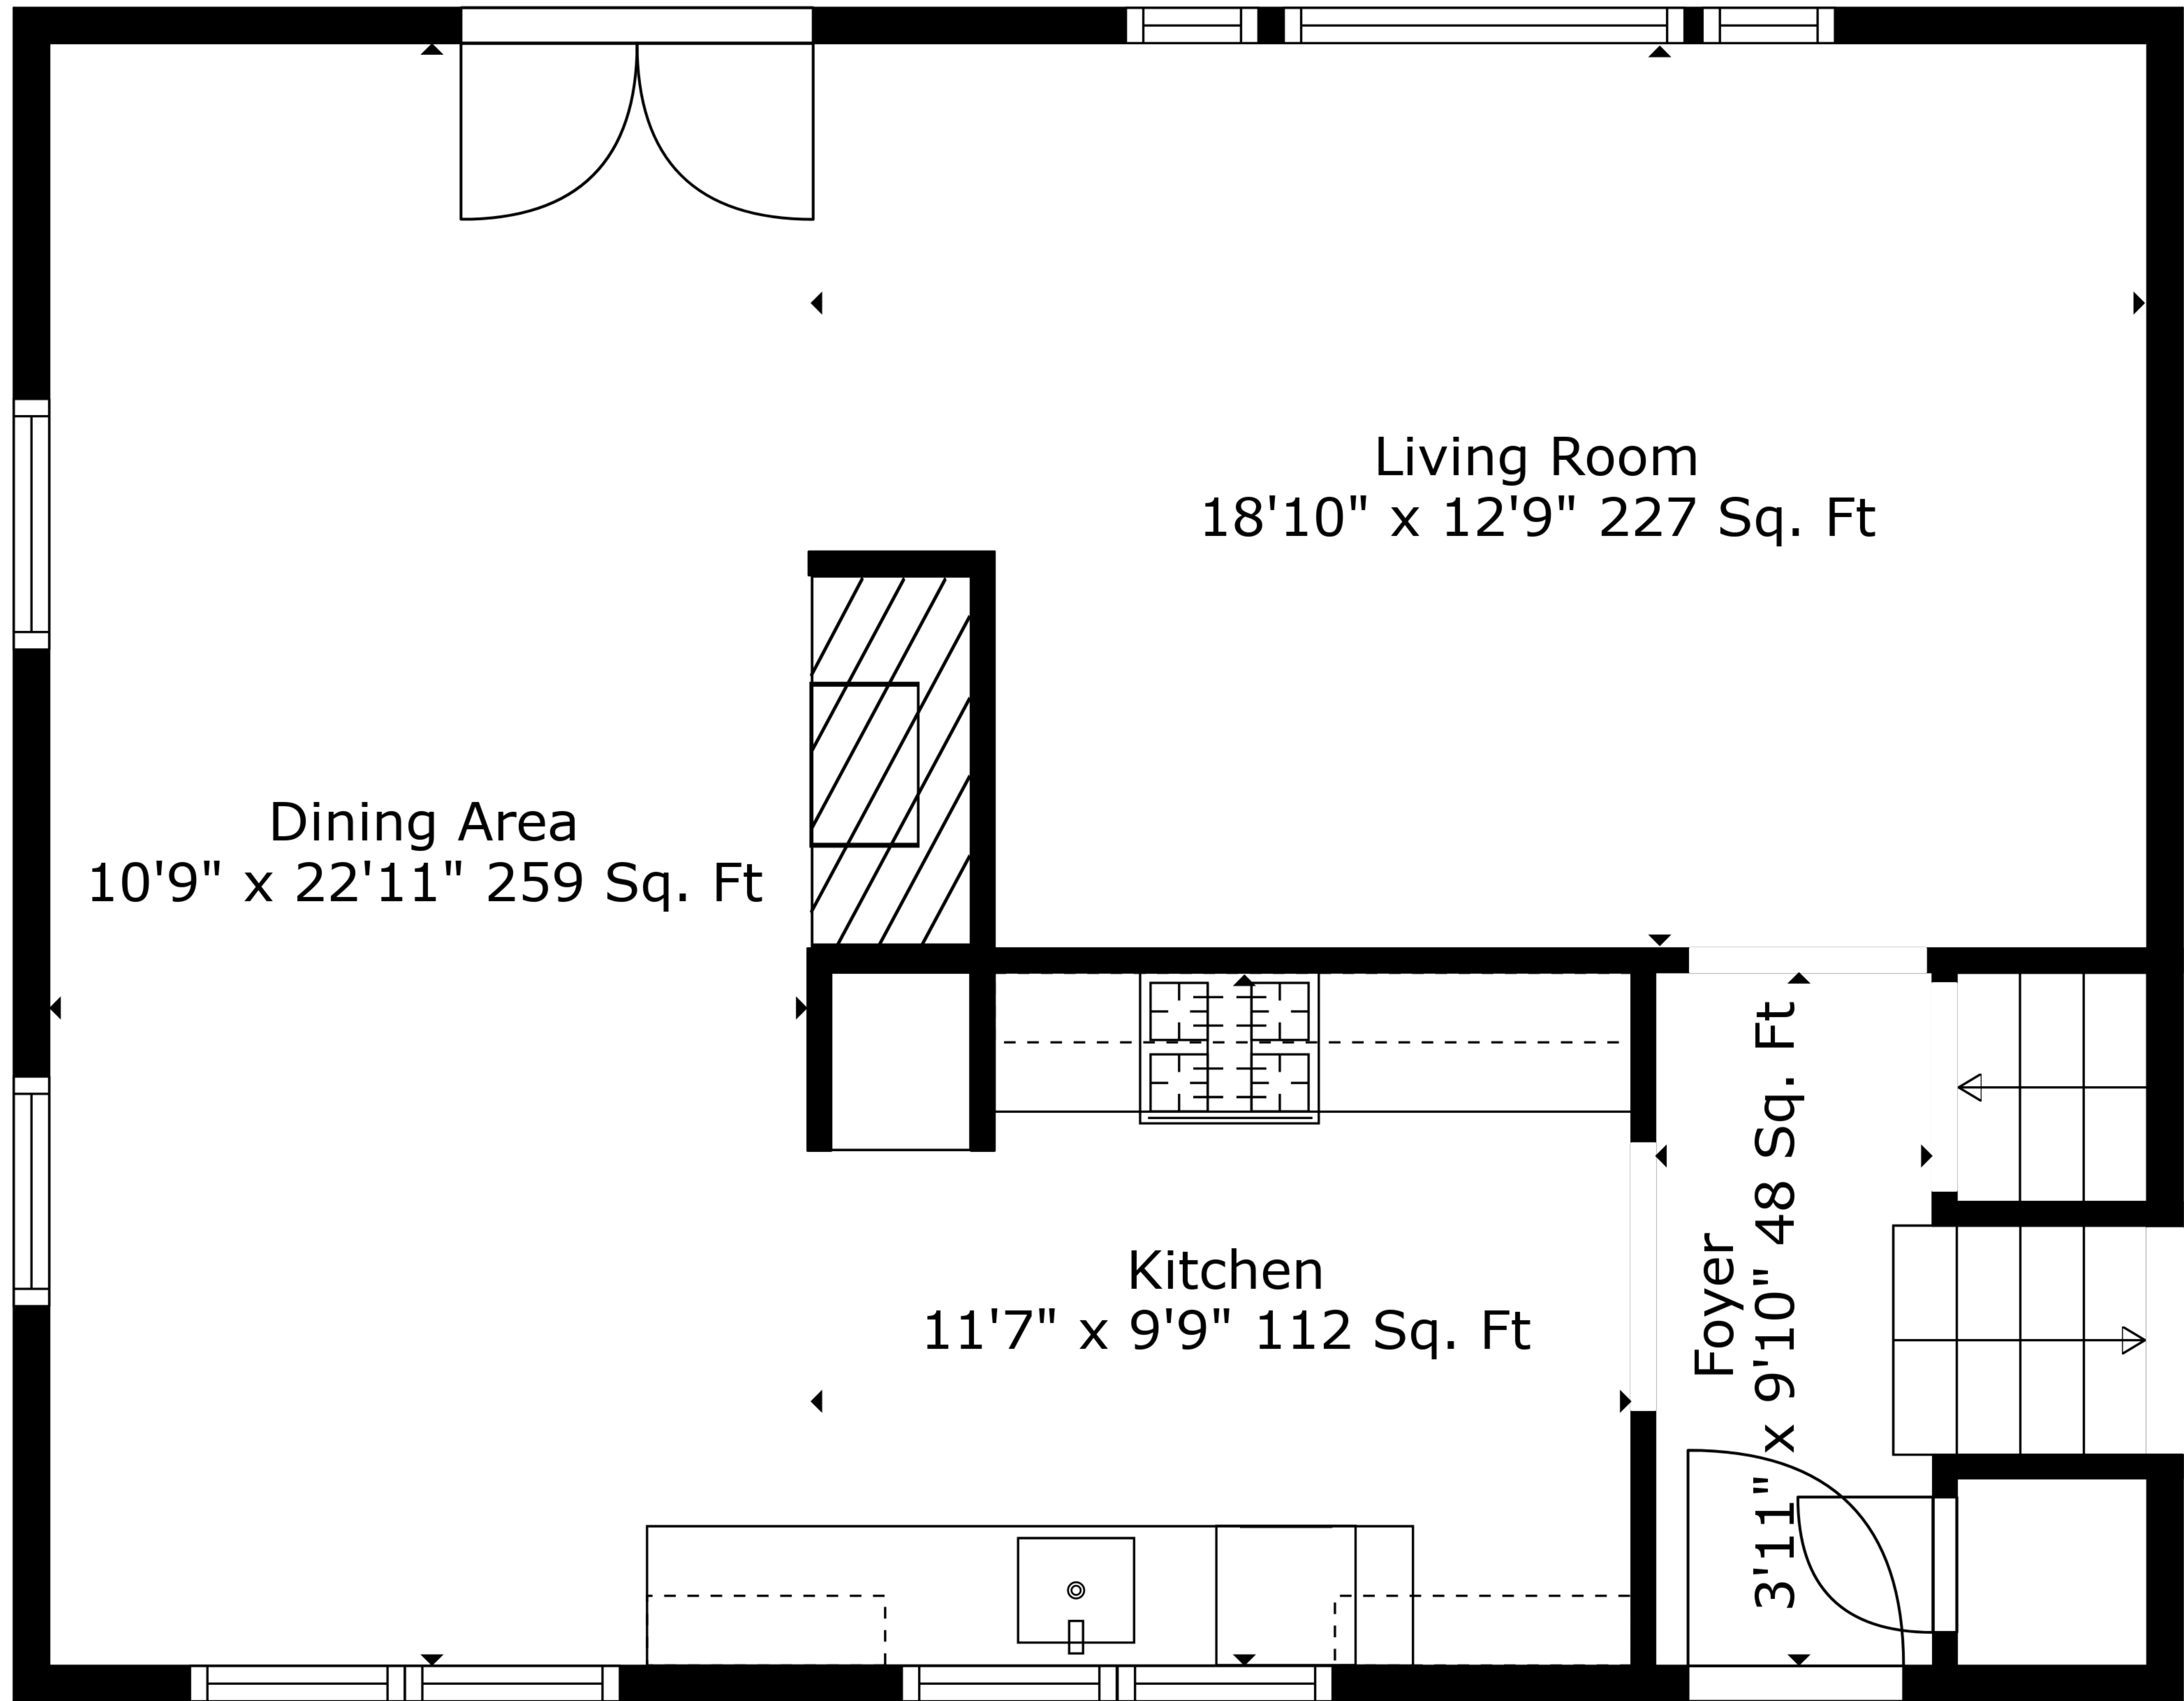

Basement
10'3" x 22'11" 661 Sq. Ft

Total scanned area: 3293 sq. ft

Measurements Are Deemed Highly Reliable But Not Guaranteed.

Total scanned area: 3293 sq. ft

Measurements Are Deemed Highly Reliable But Not Guaranteed.

Living Room
18'10" x 12'9" 227 Sq. Ft

Dining Area
10'9" x 22'11" 259 Sq. Ft

Kitchen
11'7" x 9'9" 112 Sq. Ft

Foyer
3'11" x 9'10" 48 Sq. Ft

Total scanned area: 3293 sq. ft

Measurements Are Deemed Highly Reliable But Not Guaranteed.

Total scanned area: 3293 sq. ft

Measurements Are Deemed Highly Reliable But Not Guaranteed.

Floor 2

Floor 3

Floor 1

Floor 4

Total scanned area: 3293 sq. ft

Measurements Are Deemed Highly Reliable But Not Guaranteed.