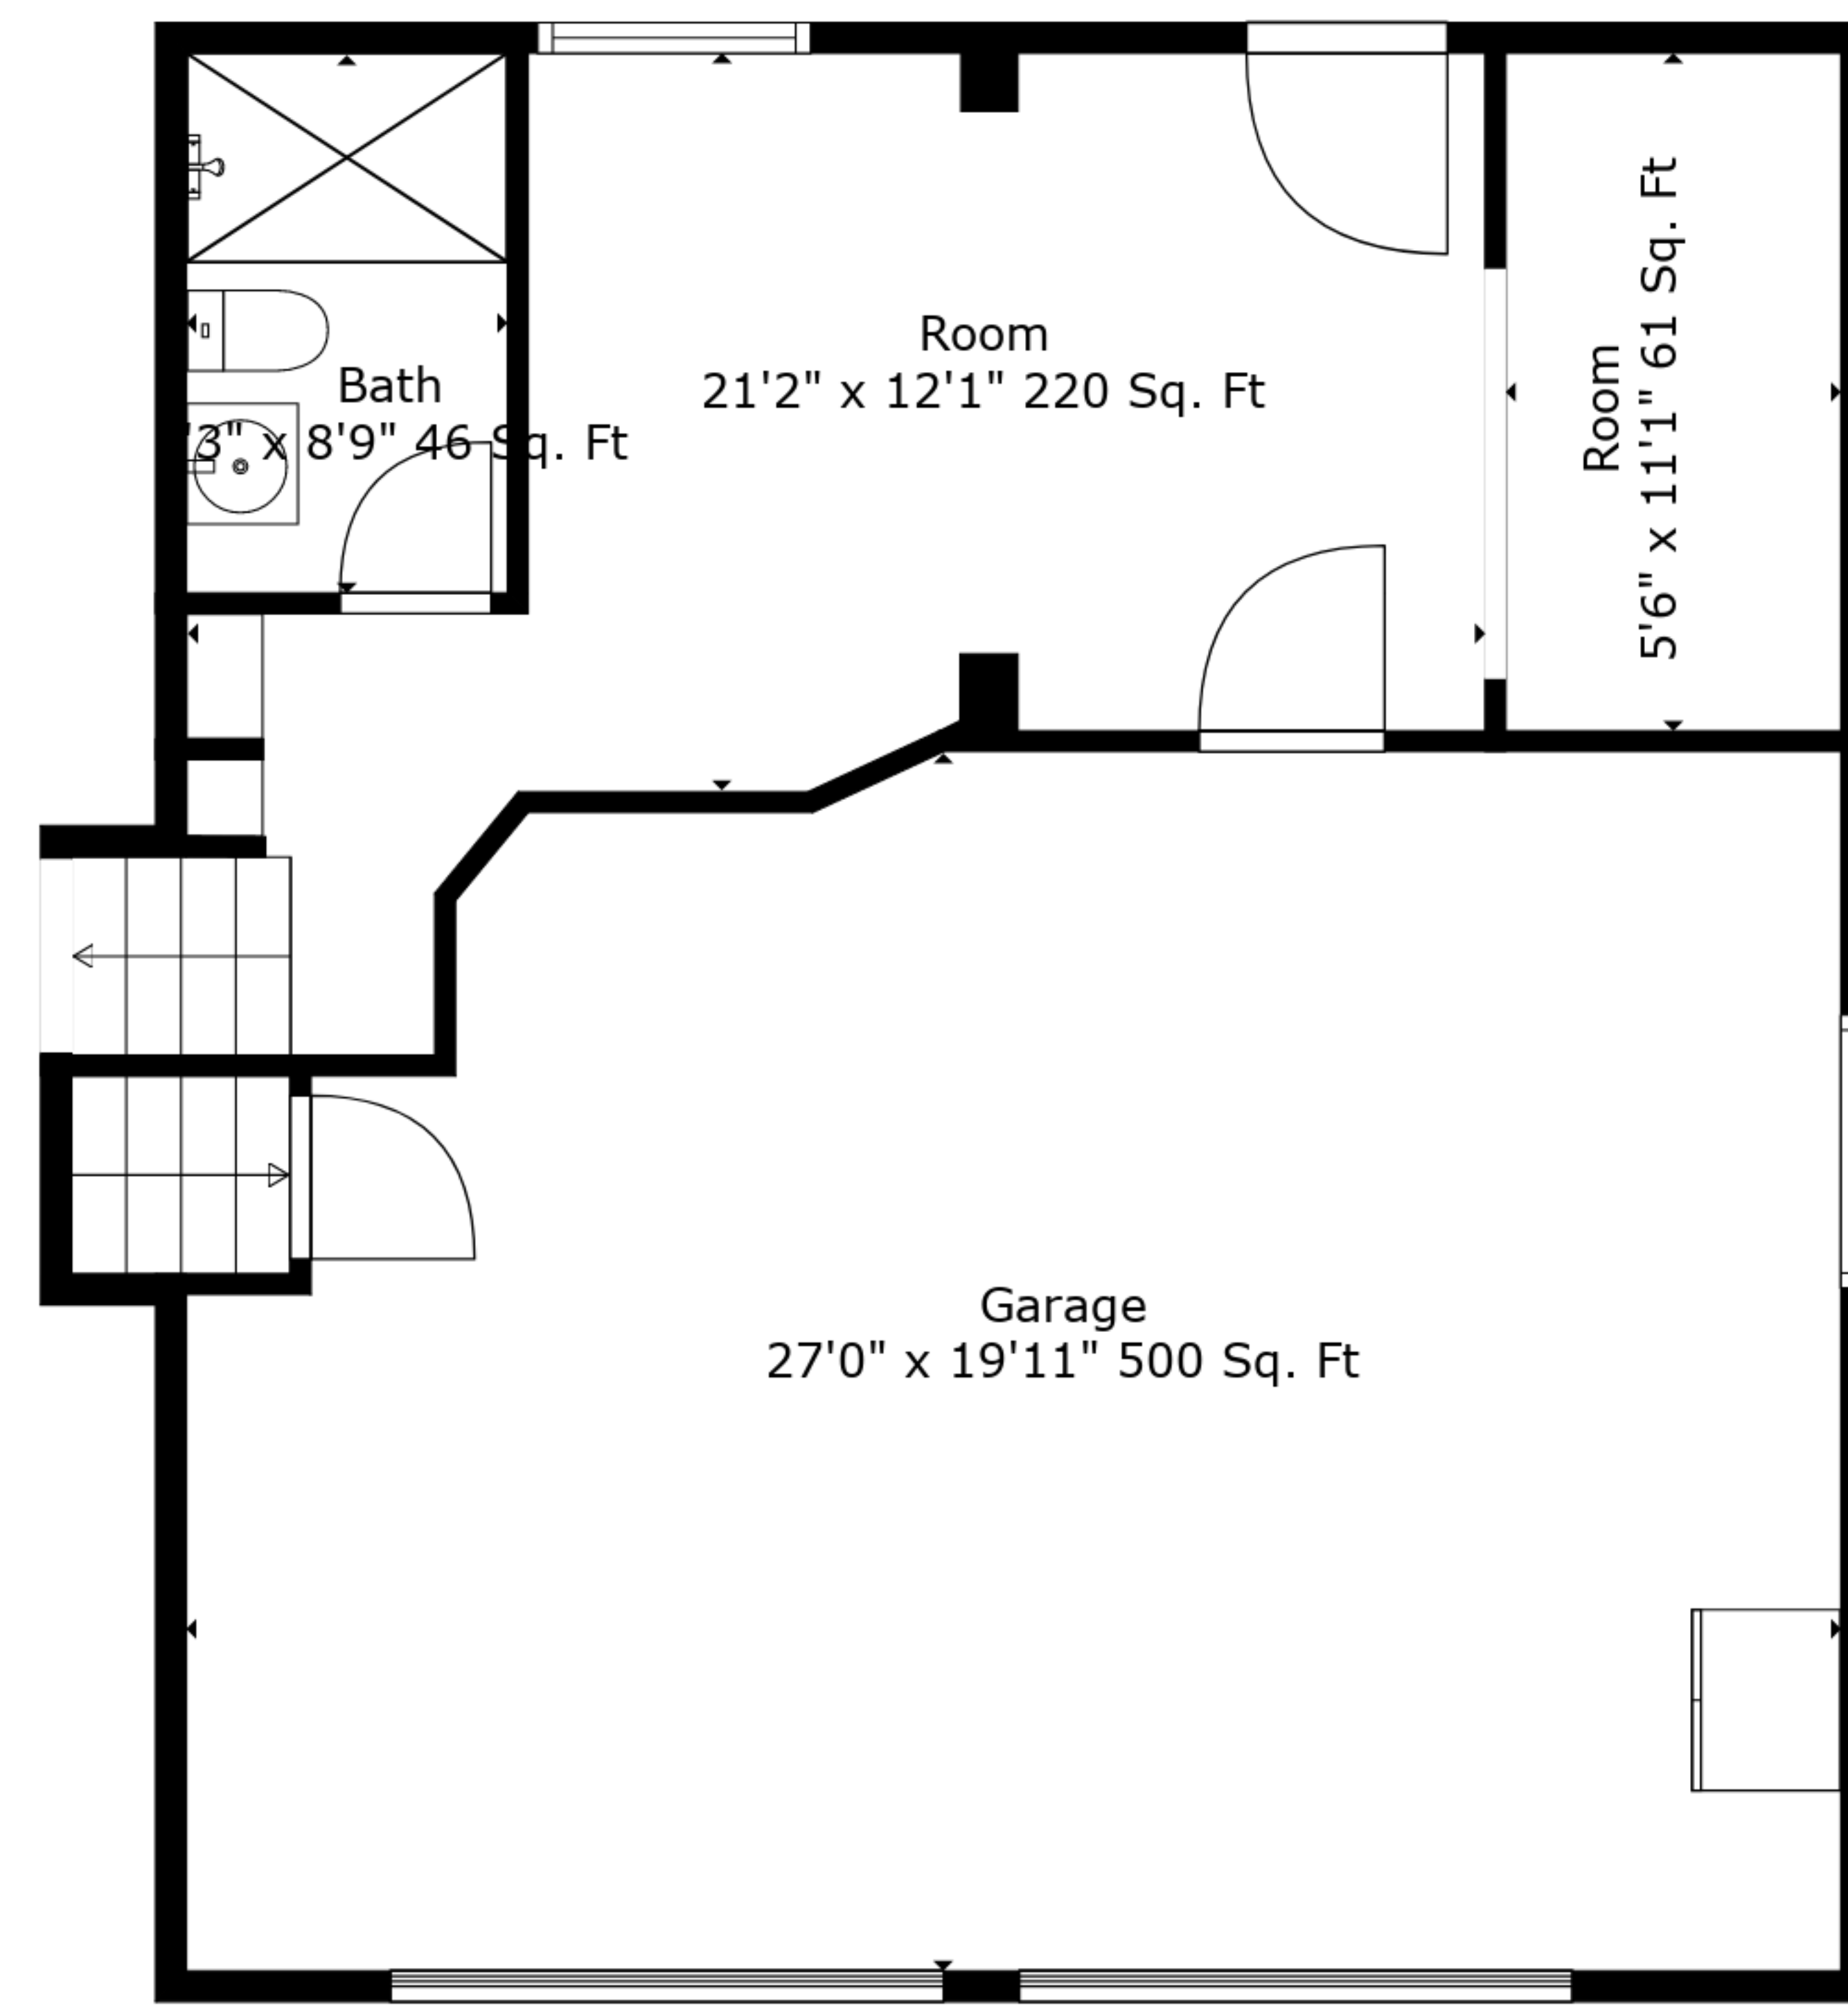

Basement
10'3" x 22'11" 661 Sq. Ft

Total scanned area: 3293 sq. ft

Measurements Are Deemed Highly Reliable But Not Guaranteed.

Total scanned area: 3293 sq. ft

Measurements Are Deemed Highly Reliable But Not Guaranteed.

Living Room
18'10" x 12'9" 227 Sq. Ft

Dining Area
10'9" x 22'11" 259 Sq. Ft

Kitchen
11'7" x 9'9" 112 Sq. Ft

Foyer
3'11" x 9'10" 48 Sq. Ft

Total scanned area: 3293 sq. ft

Measurements Are Deemed Highly Reliable But Not Guaranteed.

Total scanned area: 3293 sq. ft

Measurements Are Deemed Highly Reliable But Not Guaranteed.

Floor 2

Floor 3

Floor 1

Floor 4

Total scanned area: 3293 sq. ft

Measurements Are Deemed Highly Reliable But Not Guaranteed.