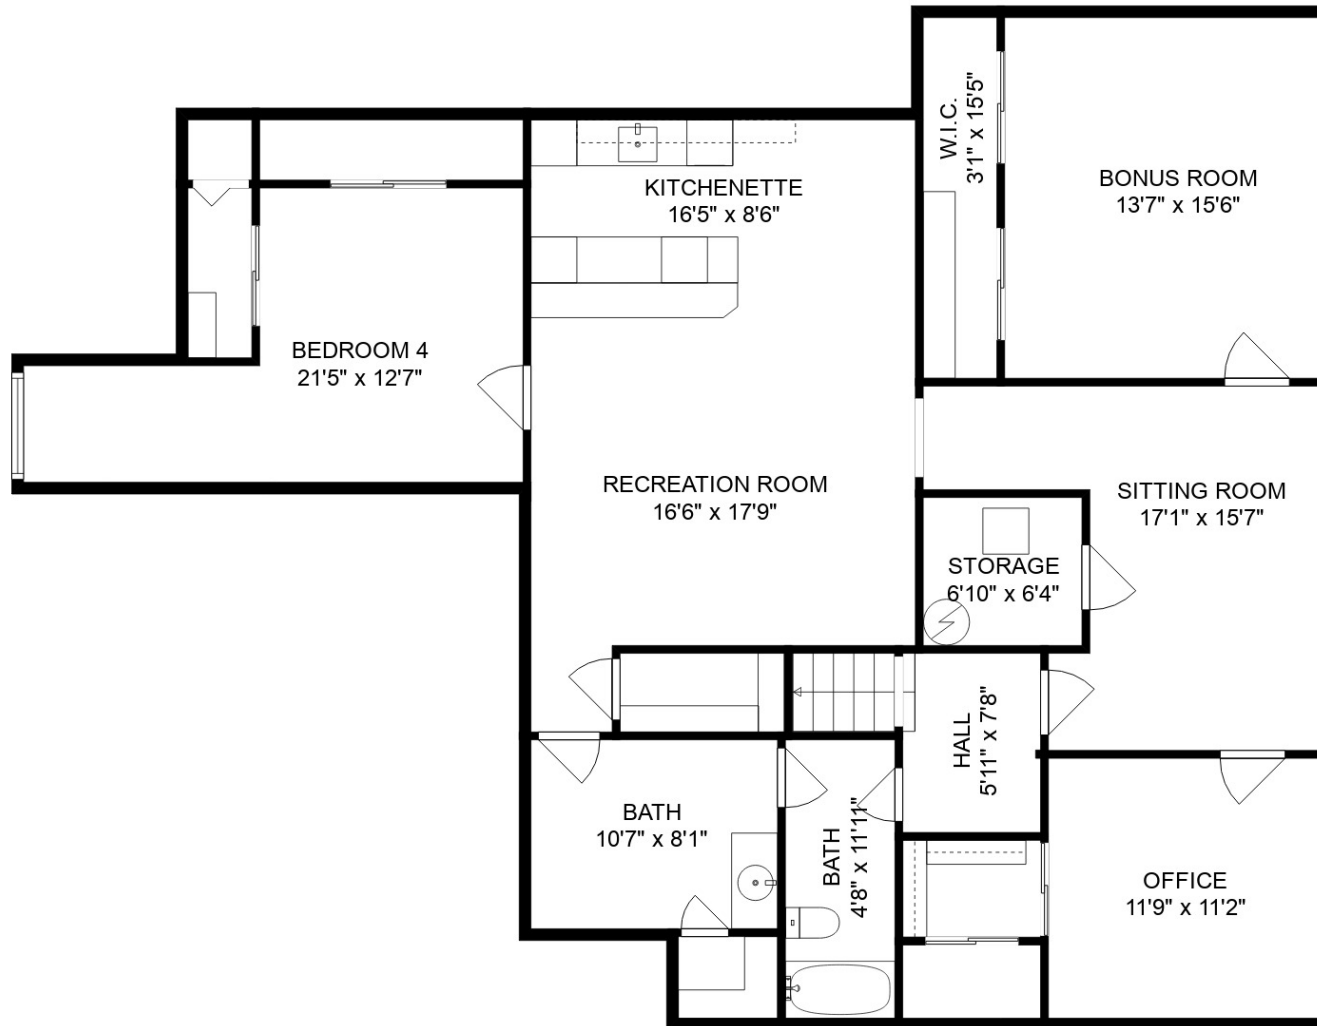

**Estimated areas**

GLA LOWER FLOOR: 1645 sq. ft, excluded 75 sq. ft  
 GLA MAIN FLOOR: 1801 sq. ft, excluded 531 sq. ft  
 Total GLA 3446 sq. ft, total scanned area 4052 sq. ft

SIZES AND DIMENSIONS ARE APPROXIMATE. ACTUAL MAY VARY.