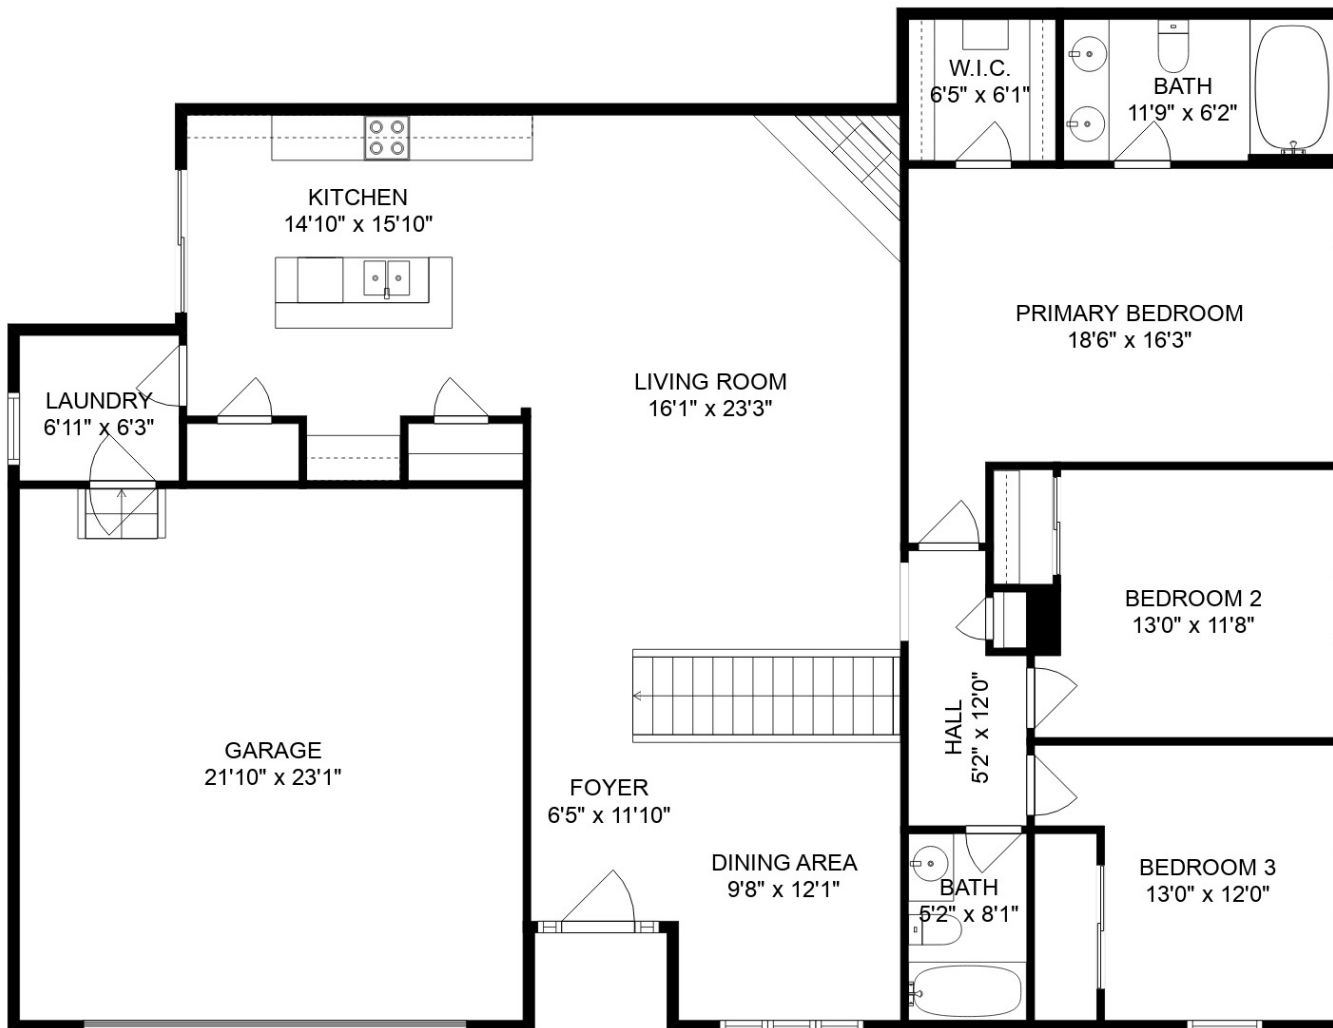

**Estimated areas**

GLA LOWER FLOOR: 1645 sq. ft, excluded 75 sq. ft  
 GLA MAIN FLOOR: 1801 sq. ft, excluded 531 sq. ft  
 Total GLA 3446 sq. ft, total scanned area 4052 sq. ft

SIZES AND DIMENSIONS ARE APPROXIMATE. ACTUAL MAY VARY.