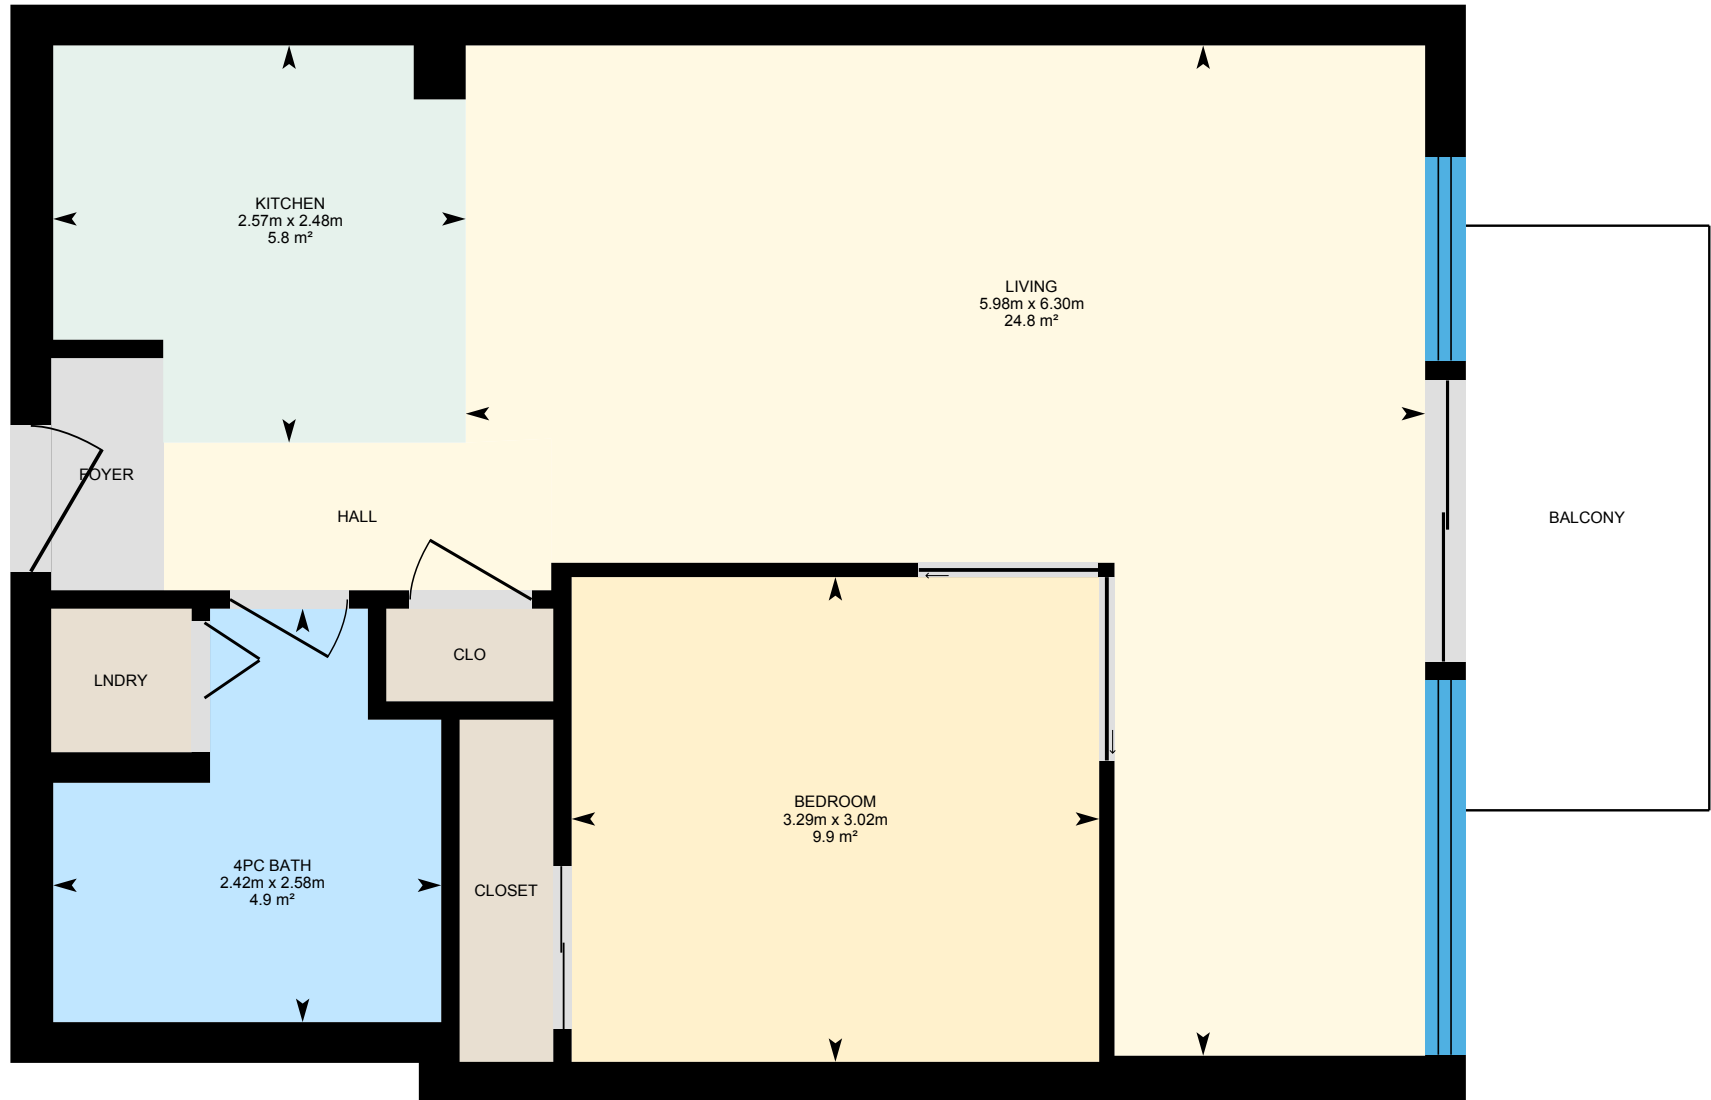

# 2816-150 E Liberty St, Toronto, ON

Main Floor Exterior Area 61.42 m<sup>2</sup>  
Interior Area 53.55 m<sup>2</sup>

PREPARED: 2025/01/09

White regions are excluded from total floor area in iGUIDE floor plans. All room dimensions and floor areas must be considered approximate and are subject to independent verification.