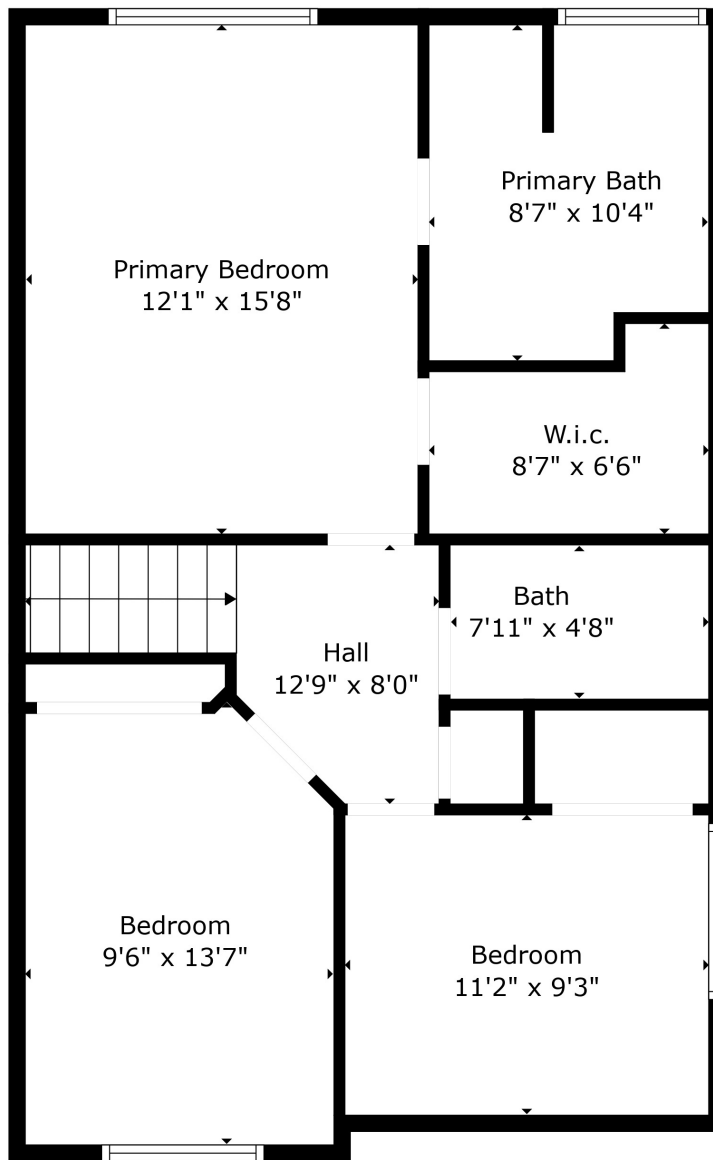

**TOTAL: 2690 sq. ft**

BELOW GROUND: 878 sq. ft, FLOOR 2: 1095 sq. ft, FLOOR 3: 717 sq. ft  
 EXCLUDED AREAS: STORAGE: 215 sq. ft, GARAGE: 446 sq. ft, DECK: 223 sq. ft

**TOTAL: 2690 sq. ft**

BELOW GROUND: 878 sq. ft, FLOOR 2: 1095 sq. ft, FLOOR 3: 717 sq. ft  
EXCLUDED AREAS: STORAGE: 215 sq. ft, GARAGE: 446 sq. ft, DECK: 223 sq. ft

Created By Nordy Photography. Calculations Deemed Highly Reliable But Not Guaranteed.

**TOTAL: 2690 sq. ft**

BELOW GROUND: 878 sq. ft, FLOOR 2: 1095 sq. ft, FLOOR 3: 717 sq. ft  
EXCLUDED AREAS: STORAGE: 215 sq. ft, GARAGE: 446 sq. ft, DECK: 223 sq. ft