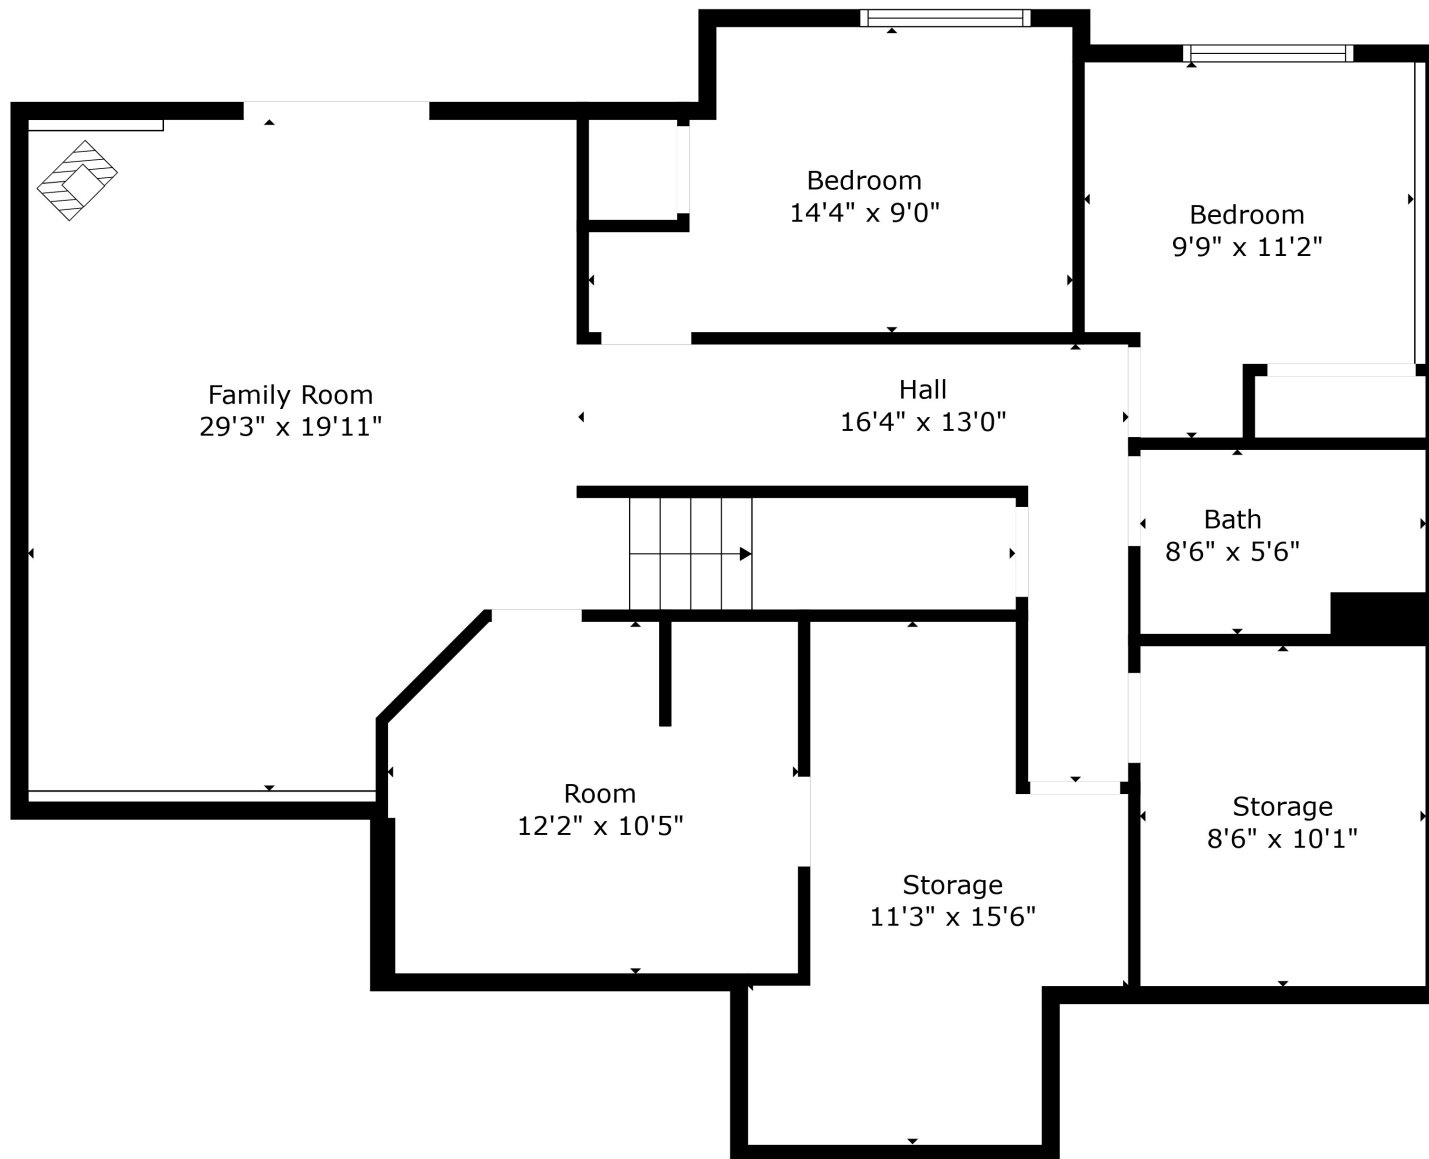

**TOTAL: 2690 sq. ft**

BELOW GROUND: 878 sq. ft, FLOOR 2: 1095 sq. ft, FLOOR 3: 717 sq. ft  
 EXCLUDED AREAS: STORAGE: 215 sq. ft, GARAGE: 446 sq. ft, DECK: 223 sq. ft

**TOTAL: 2690 sq. ft**

BELOW GROUND: 878 sq. ft, FLOOR 2: 1095 sq. ft, FLOOR 3: 717 sq. ft  
EXCLUDED AREAS: STORAGE: 215 sq. ft, GARAGE: 446 sq. ft, DECK: 223 sq. ft

Created By Nordy Photography. Calculations Deemed Highly Reliable But Not Guaranteed.

**TOTAL: 2690 sq. ft**

BELOW GROUND: 878 sq. ft, FLOOR 2: 1095 sq. ft, FLOOR 3: 717 sq. ft  
EXCLUDED AREAS: STORAGE: 215 sq. ft, GARAGE: 446 sq. ft, DECK: 223 sq. ft