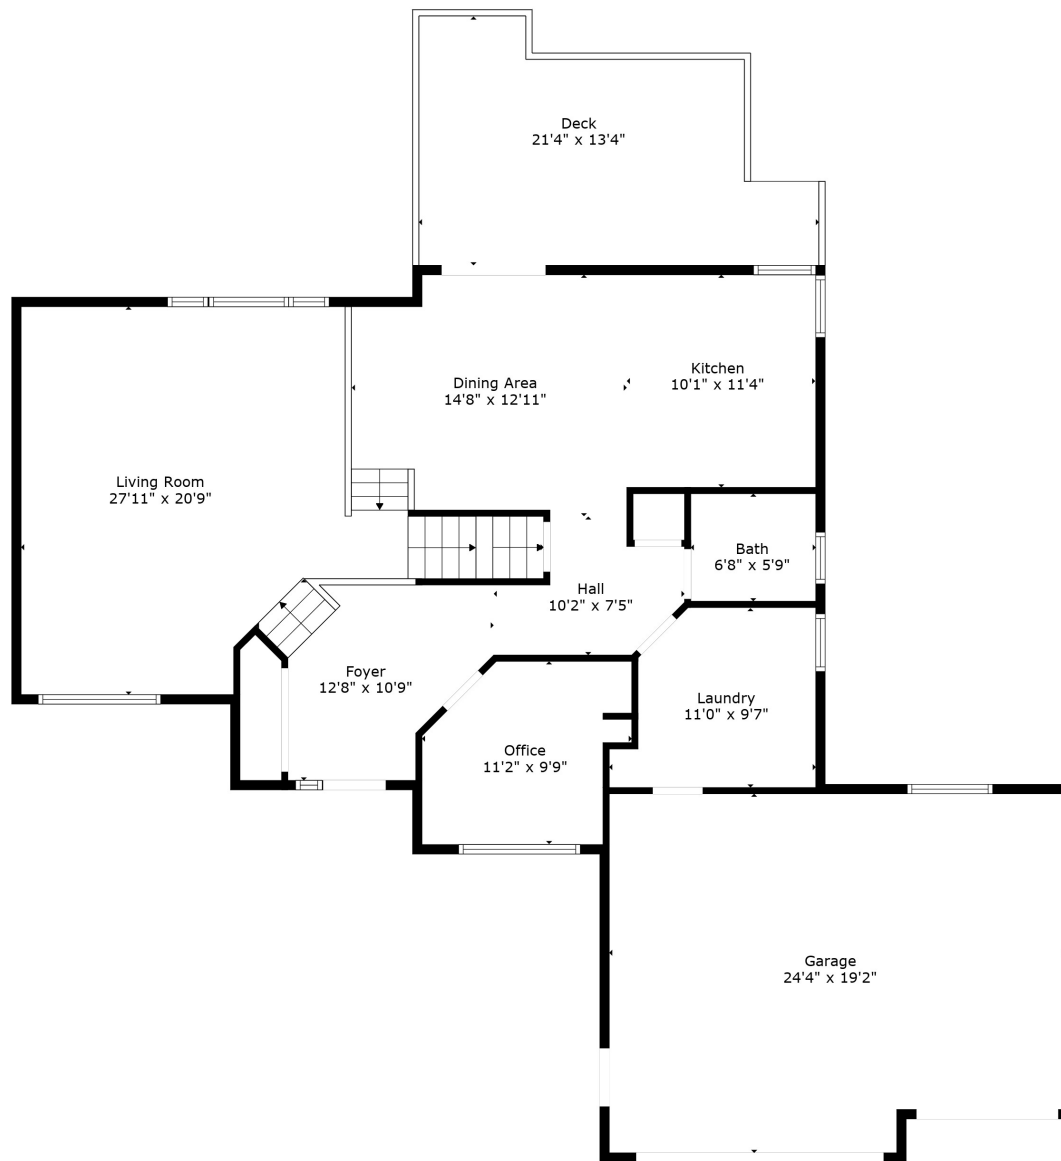

**TOTAL: 2690 sq. ft**

BELOW GROUND: 878 sq. ft, FLOOR 2: 1095 sq. ft, FLOOR 3: 717 sq. ft  
 EXCLUDED AREAS: STORAGE: 215 sq. ft, GARAGE: 446 sq. ft, DECK: 223 sq. ft

**TOTAL: 2690 sq. ft**

BELOW GROUND: 878 sq. ft, FLOOR 2: 1095 sq. ft, FLOOR 3: 717 sq. ft  
EXCLUDED AREAS: STORAGE: 215 sq. ft, GARAGE: 446 sq. ft, DECK: 223 sq. ft

Created By Nordy Photography. Calculations Deemed Highly Reliable But Not Guaranteed.

**TOTAL: 2690 sq. ft**

BELOW GROUND: 878 sq. ft, FLOOR 2: 1095 sq. ft, FLOOR 3: 717 sq. ft  
EXCLUDED AREAS: STORAGE: 215 sq. ft, GARAGE: 446 sq. ft, DECK: 223 sq. ft