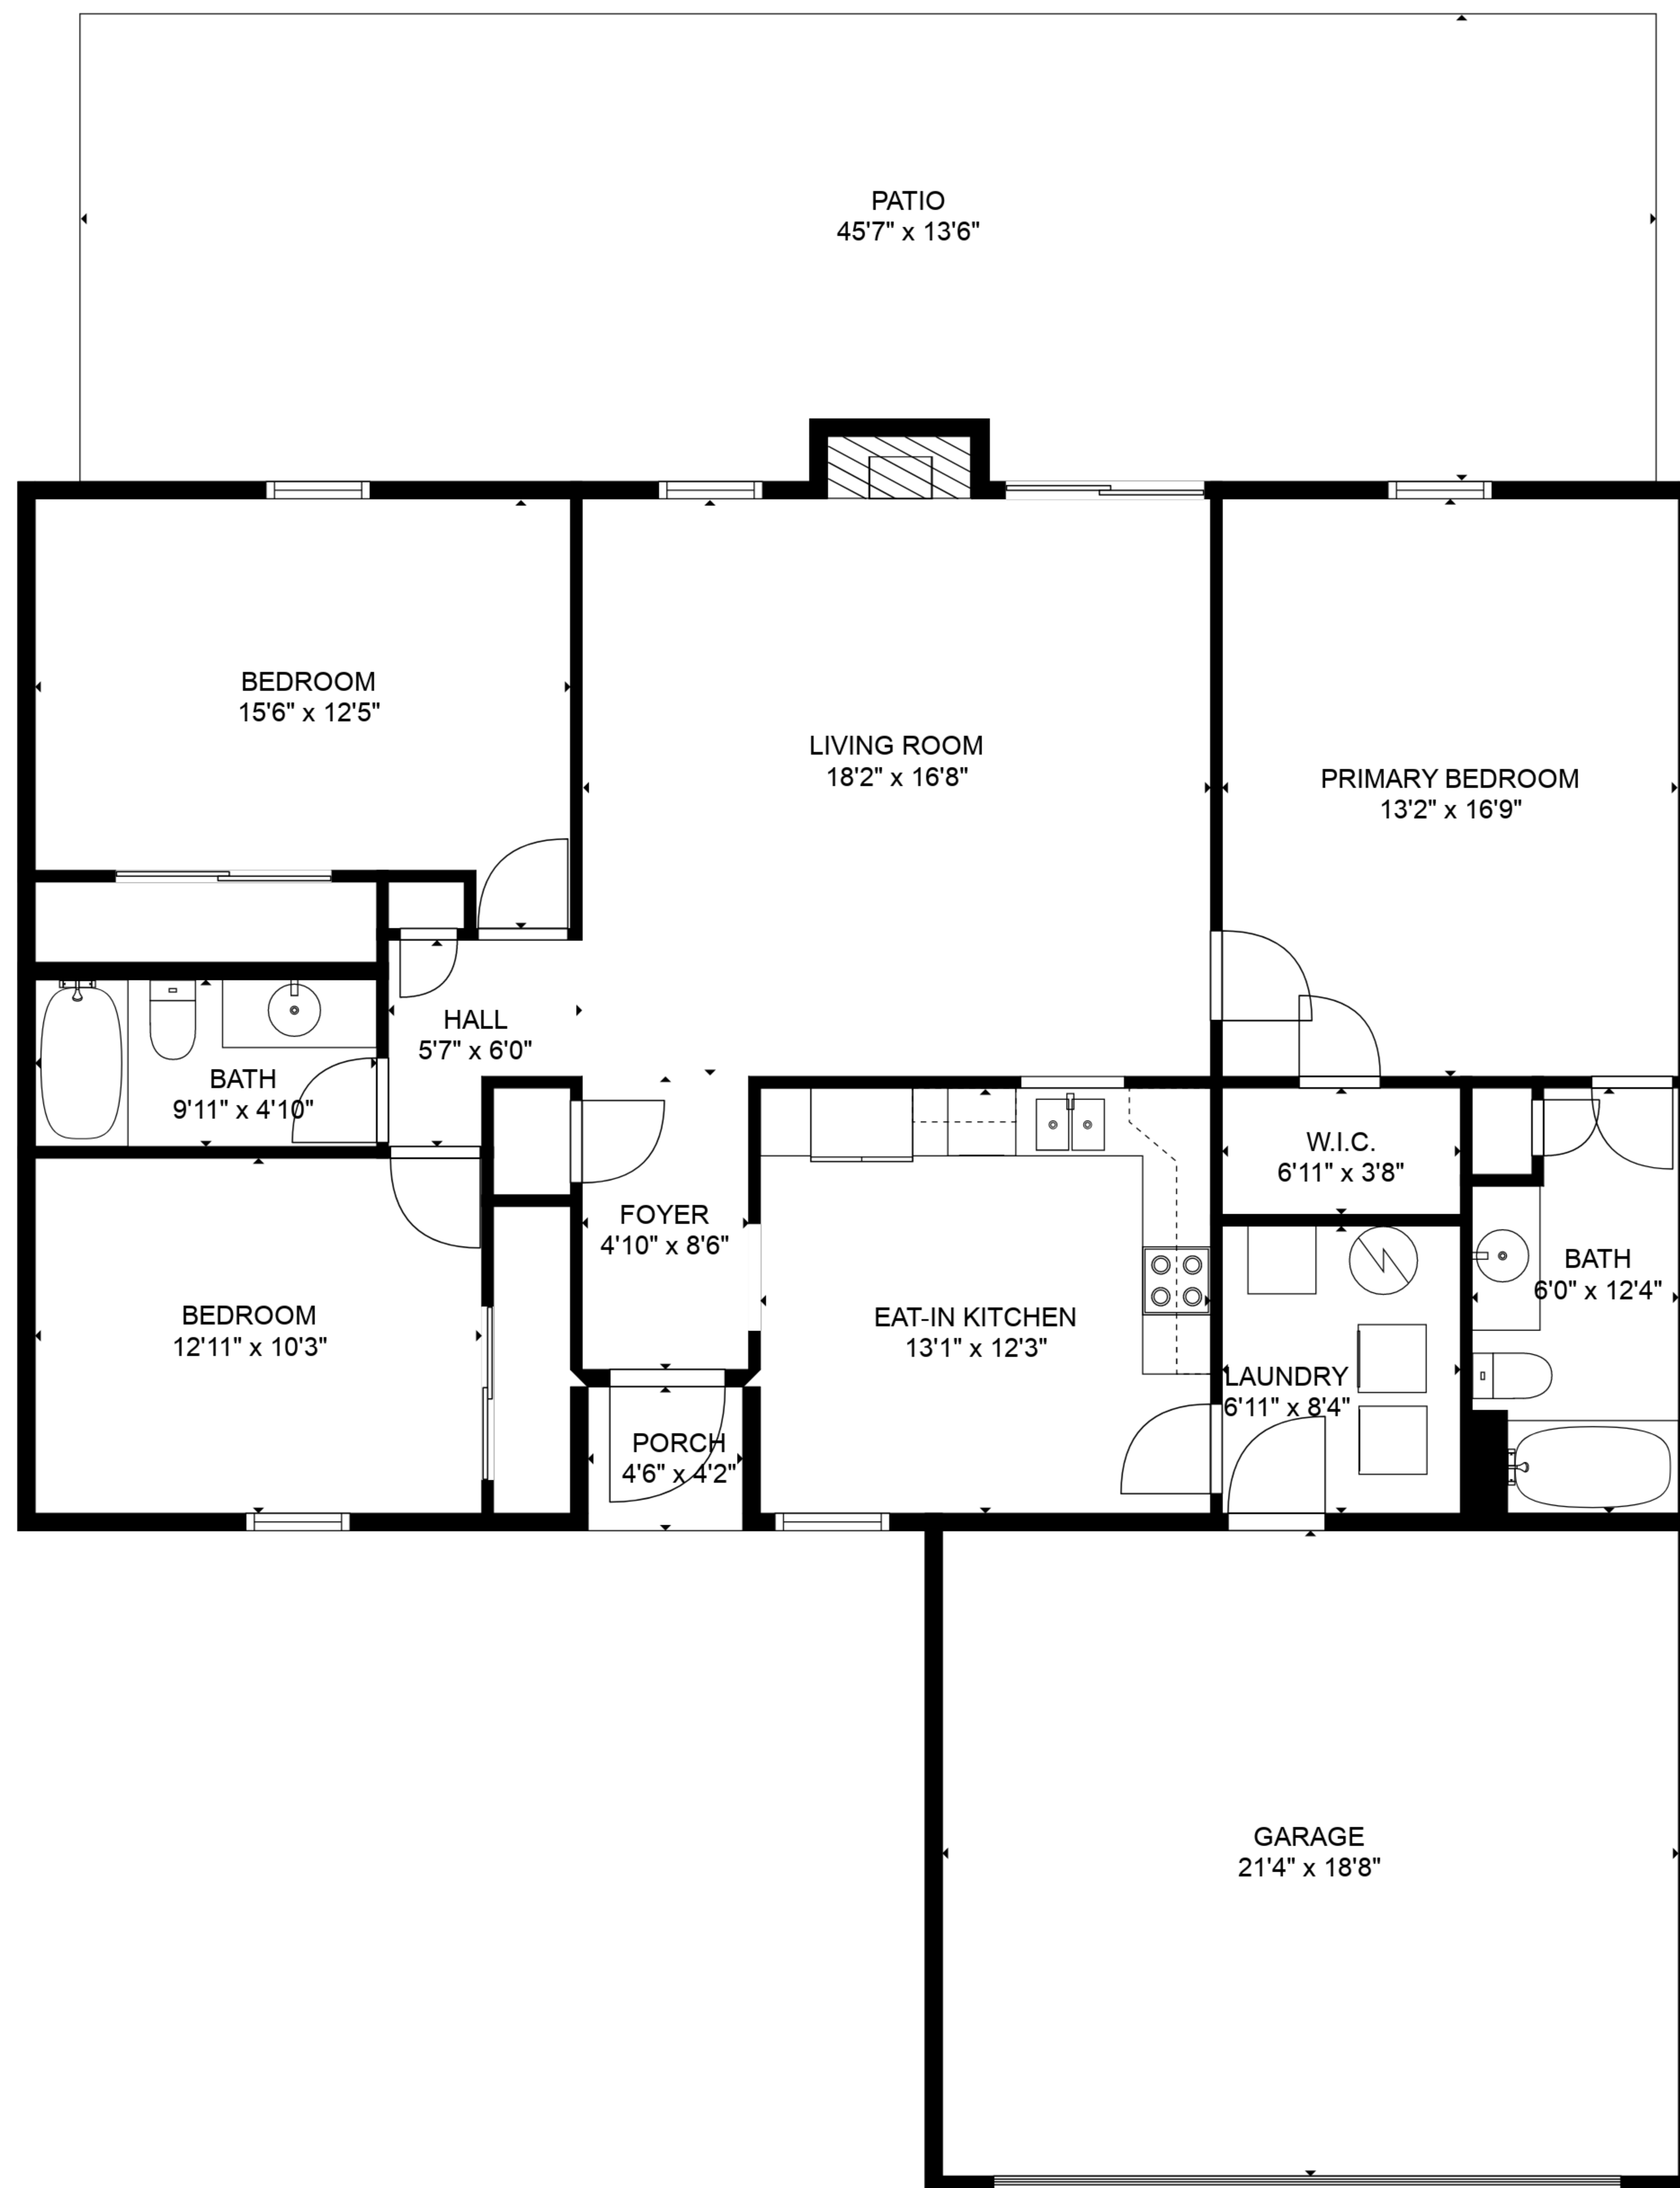

**TOTAL: 1380 sq. ft**

FLOOR 1: 1380 sq. ft

EXCLUDED AREAS: GARAGE: 399 sq. ft, PATIO: 609 sq. ft, PORCH: 19 sq. ft,  
FIREPLACE: 9 sq. ft

FLOOR PLAN CREATED BY CUBICASA APP. MEASUREMENTS DEEMED HIGHLY RELIABLE BUT NOT GUARANTEED.