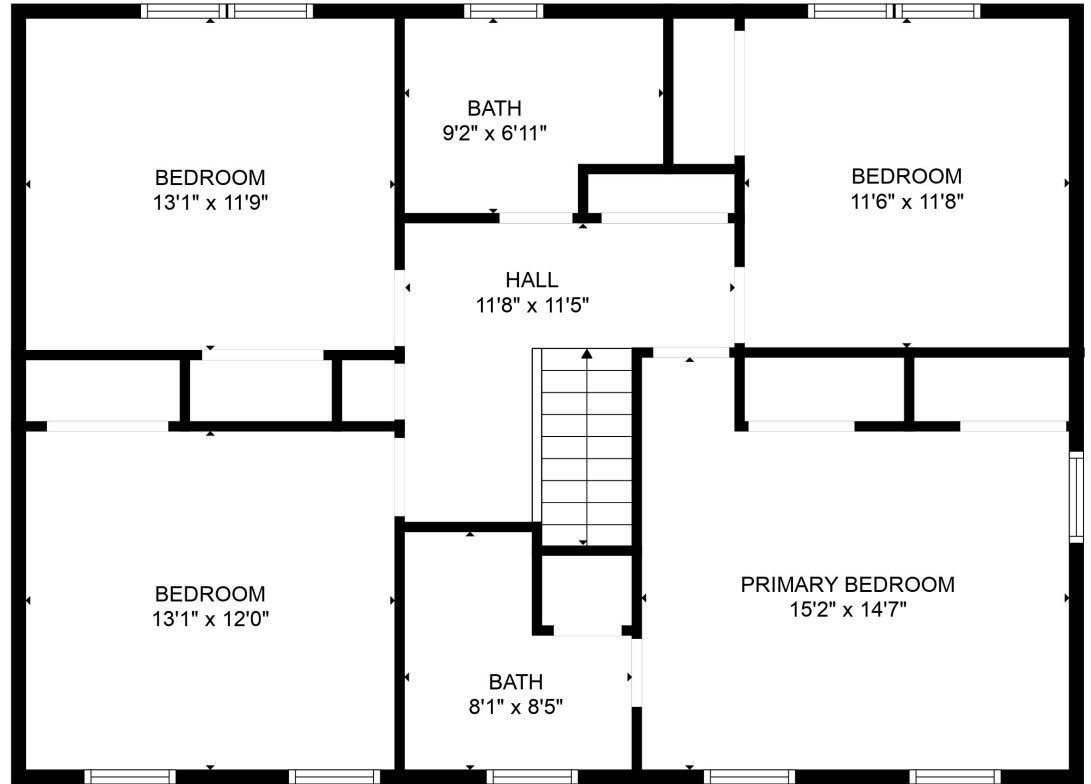

FLOOR 2

FLOOR 1

Total scanned area: 3095 sq. ft

SIZES AND DIMENSIONS ARE APPROXIMATE. ACTUAL MAY VARY.

Total scanned area: 3095 sq. ft

SIZES AND DIMENSIONS ARE APPROXIMATE. ACTUAL MAY VARY.

Total scanned area: 3095 sq. ft

SIZES AND DIMENSIONS ARE APPROXIMATE. ACTUAL MAY VARY.