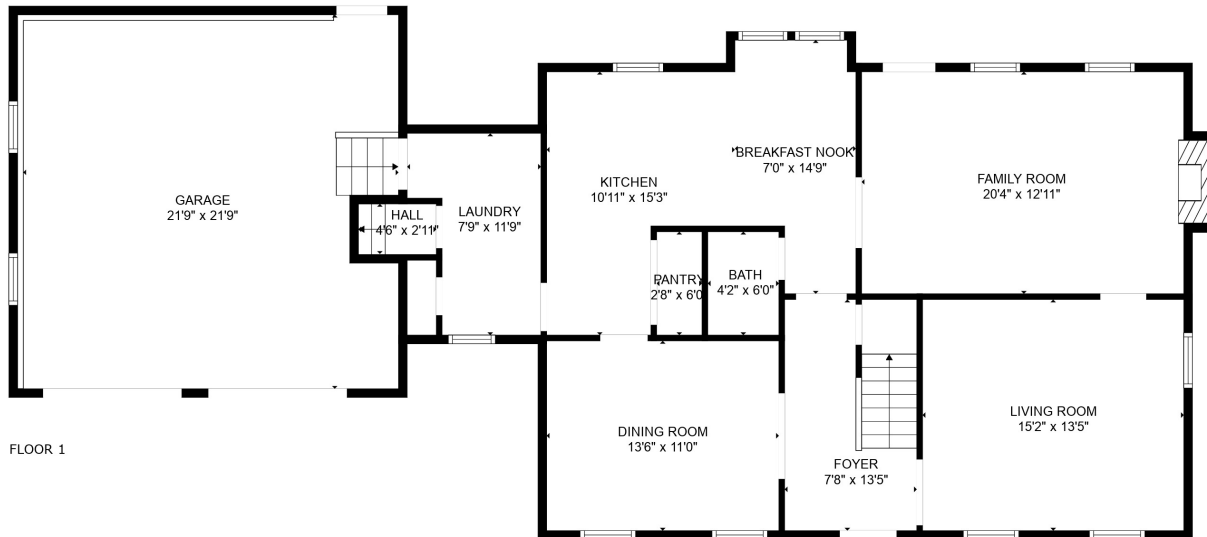

FLOOR 2

FLOOR 1

Total scanned area: 3095 sq. ft

SIZES AND DIMENSIONS ARE APPROXIMATE. ACTUAL MAY VARY.

Total scanned area: 3095 sq. ft

SIZES AND DIMENSIONS ARE APPROXIMATE. ACTUAL MAY VARY.

Total scanned area: 3095 sq. ft

SIZES AND DIMENSIONS ARE APPROXIMATE. ACTUAL MAY VARY.