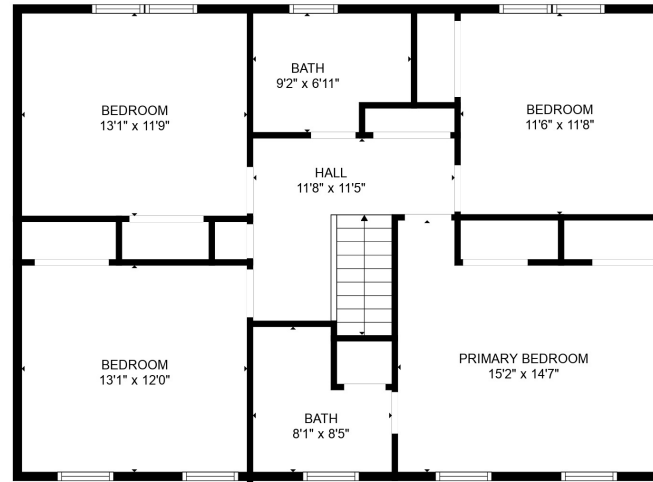

FLOOR 2

FLOOR 1

Total scanned area: 3095 sq. ft

SIZES AND DIMENSIONS ARE APPROXIMATE. ACTUAL MAY VARY.

Total scanned area: 3095 sq. ft

SIZES AND DIMENSIONS ARE APPROXIMATE. ACTUAL MAY VARY.

Total scanned area: 3095 sq. ft

SIZES AND DIMENSIONS ARE APPROXIMATE. ACTUAL MAY VARY.