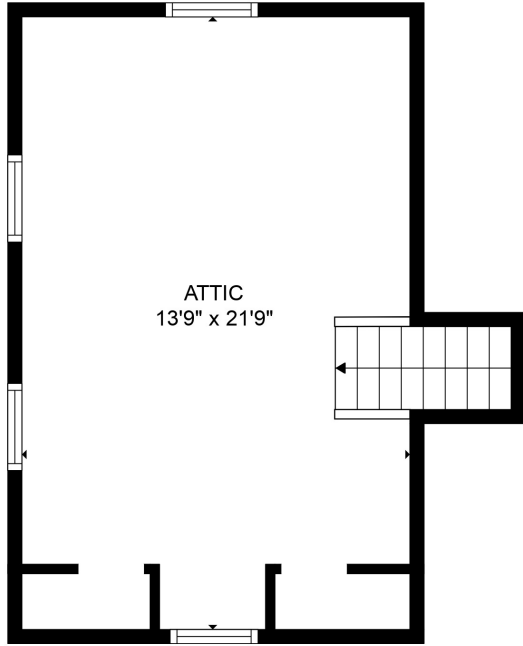

FLOOR 2

FLOOR 1

Total scanned area: 3095 sq. ft

SIZES AND DIMENSIONS ARE APPROXIMATE. ACTUAL MAY VARY.

Total scanned area: 3095 sq. ft

SIZES AND DIMENSIONS ARE APPROXIMATE. ACTUAL MAY VARY.

Total scanned area: 3095 sq. ft

SIZES AND DIMENSIONS ARE APPROXIMATE. ACTUAL MAY VARY.