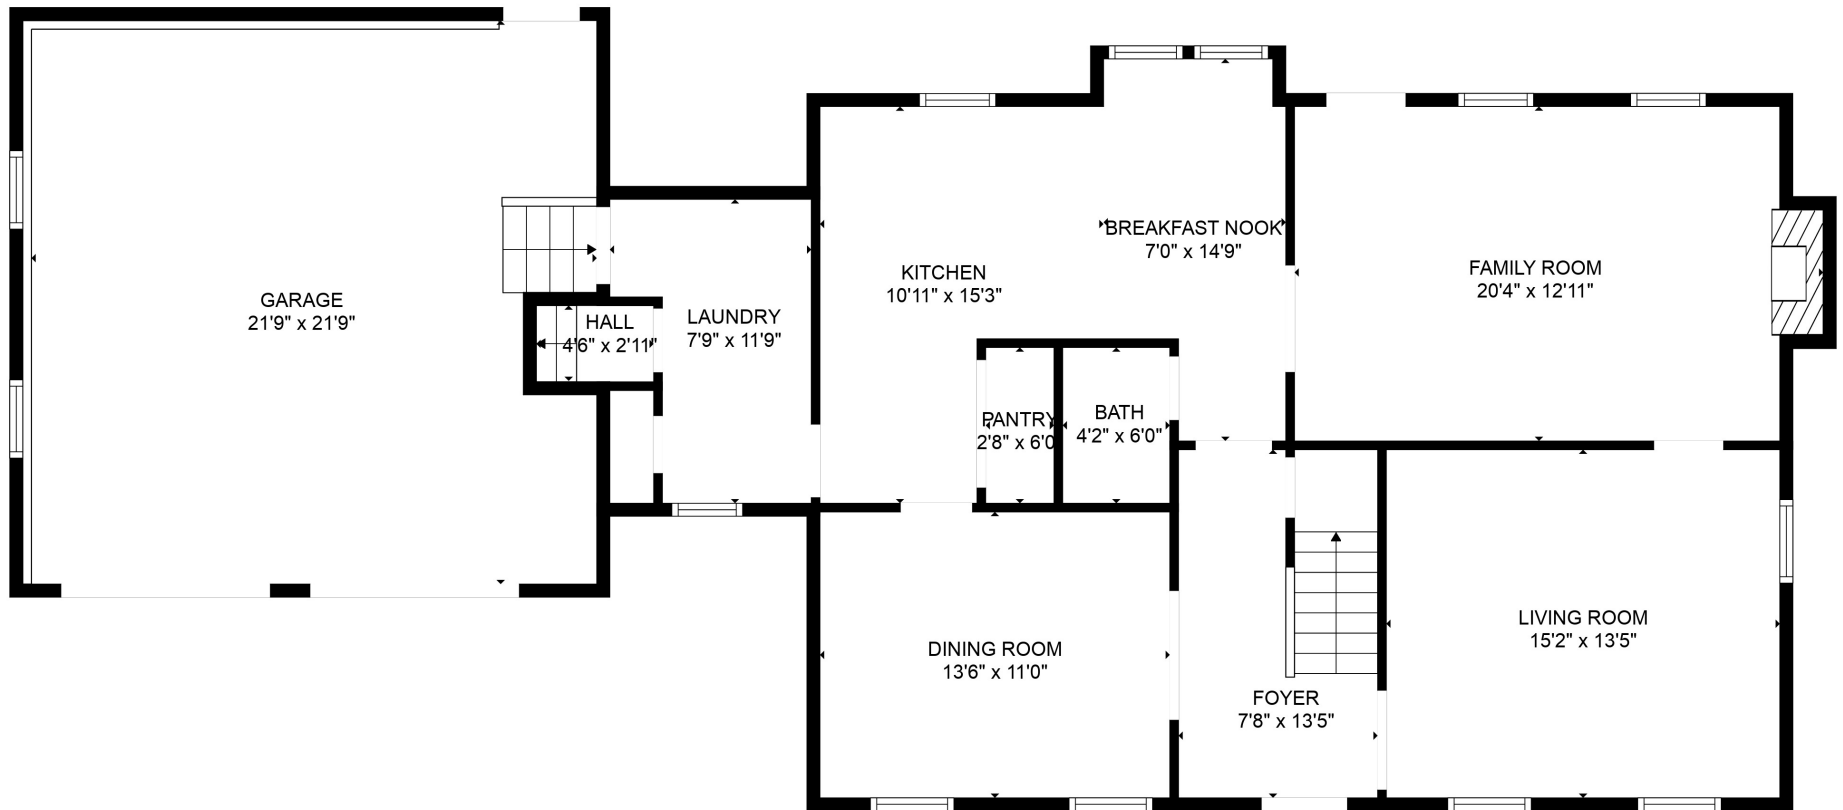

FLOOR 2

FLOOR 1

Total scanned area: 3095 sq. ft

SIZES AND DIMENSIONS ARE APPROXIMATE. ACTUAL MAY VARY.

Total scanned area: 3095 sq. ft

SIZES AND DIMENSIONS ARE APPROXIMATE. ACTUAL MAY VARY.

Total scanned area: 3095 sq. ft

SIZES AND DIMENSIONS ARE APPROXIMATE. ACTUAL MAY VARY.