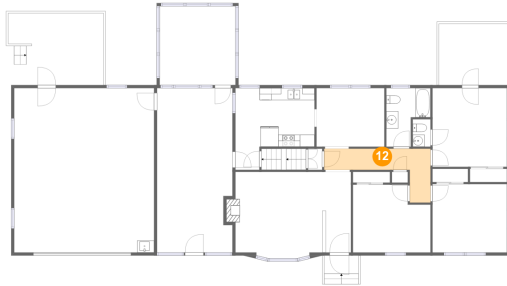

1571 Mountain Heights Drive, Mountain Heights, Salem, Roanoke County, Virginia, United States,

12 Floor 2 - Hall

Dimensions: 17'8" x 9'0"
Area: 81 sq. ft
Counted as Living Area:
Yes

Heated: Yes
Finished: Yes
Enclosed: Yes
Contiguous:
Yes
Permitted: Yes
Wet Space: No
Addition: No
Conversion: No