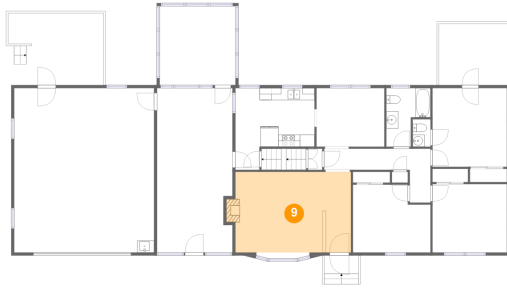

1571 Mountain Heights Drive, Mountain Heights, Salem, Roanoke County, Virginia, United States,

9 Floor 2 - Living Room

Dimensions: 19'3" x 13'5"
Area: 263 sq. ft
Counted as Living Area:
Yes

Heated: Yes
Finished: Yes
Enclosed: Yes
Contiguous:
Yes
Permitted: Yes
Wet Space: No
Addition: No
Conversion: No