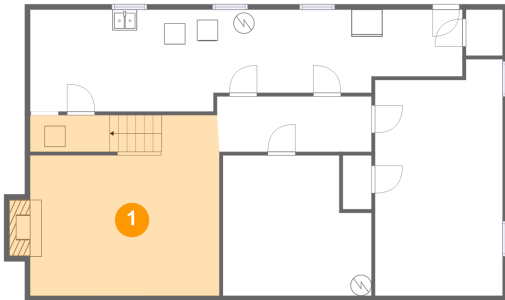

#	Room name	Dimensions	Area (sqft)	Counted as Living Area
17	Dining Room	11'3" x 9'9"	110 sq. ft	Yes
18	Wc	2'11" x 4'7"	13 sq. ft	Yes
19	Porch	5'8" x 3'0"	17 sq. ft	No
20	Bath	7'4" x 9'9"	55 sq. ft	Yes

1571 Mountain Heights Drive, Mountain Heights, Salem, Roanoke County, Virginia, United States,

Room Dimensions

Floor 3

Total sqft: 1676

Living area: 0

#	Room name	Dimensions	Area (sqft)	Counted as Living Area
21	Attic	58'3" x 27'4"	870 sq. ft	No

1571 Mountain Heights Drive, Mountain Heights, Salem, Roanoke County, Virginia, United States,

1 Floor 1 - Family Room

Dimensions: 18'1" x 17'3"
Area: 319 sq. ft
Counted as Living Area:
Yes

Heated: Yes
Finished: Yes
Enclosed: Yes
Contiguous:
Yes
Permitted: Yes
Wet Space: No
Addition: No
Conversion: No