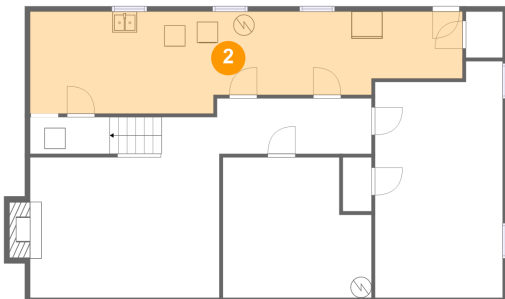

2 Floor 1 - Utility

Dimensions: 41'3" x 9'8"
Area: 346 sq. ft
Counted as Living Area:
Yes

Heated: Yes
Finished: Yes
Enclosed: Yes
Contiguous:
Yes
Permitted: Yes
Wet Space: No
Addition: No
Conversion: No