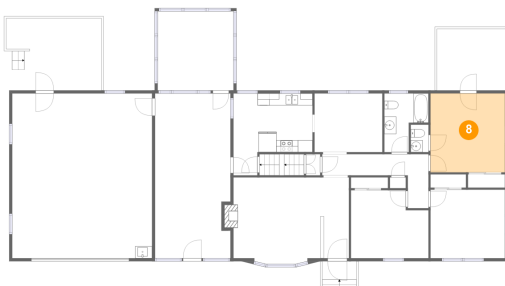

8 Floor 2 - Primary Bedroom

Dimensions: 12'5" x 13'1"
Area: 162 sq. ft
Counted as Living Area:
Yes

Heated: Yes
Finished: Yes
Enclosed: Yes
Contiguous:
Yes
Permitted: Yes
Wet Space: No
Addition: No
Conversion: No