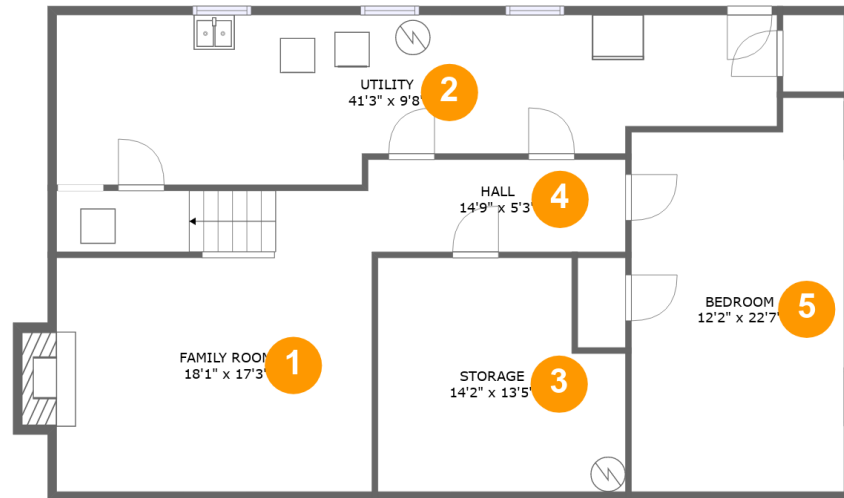

1571 Mountain Heights Drive, Mountain Heights, Salem, Roanoke County, Virginia, United States,

Room Dimensions

Floor 1

Total sqft: 1320

Living area: 1126

#	Room name	Dimensions	Area (sqft)	Counted as Living Area
1	Family Room	18'1" x 17'3"	319 sq. ft	Yes
2	Utility	41'3" x 9'8"	346 sq. ft	Yes
3	Storage	14'2" x 13'5"	174 sq. ft	No
4	Hall	14'9" x 5'3"	78 sq. ft	Yes
5	Bedroom	12'2" x 22'7"	258 sq. ft	Yes