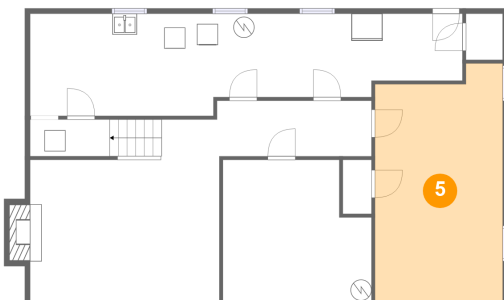

5 Floor 1 - Bedroom

Dimensions: 12'2" x 22'7"
Area: 258 sq. ft
Counted as Living Area:
Yes

Heated: Yes
Finished: Yes
Enclosed: Yes
Contiguous:
Yes
Permitted: Yes
Wet Space: No
Addition: No
Conversion: No