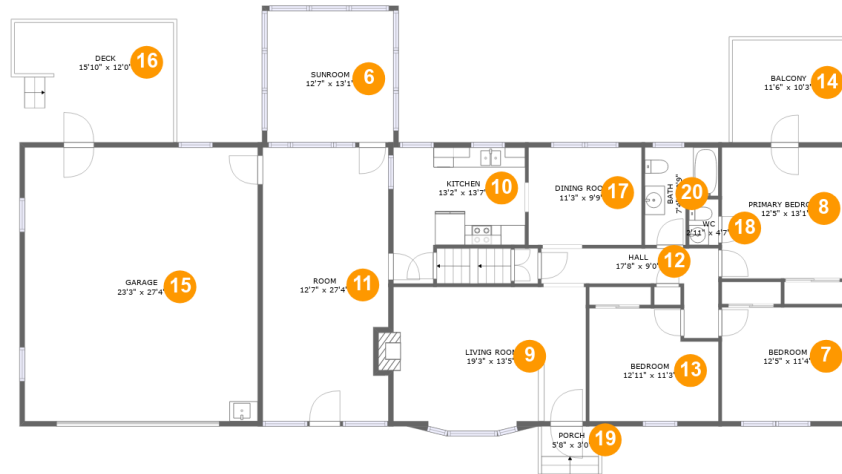

1571 Mountain Heights Drive, Mountain Heights, Salem, Roanoke County, Virginia, United States,

Room Dimensions

Floor 1

Total sqft: 1320

Living area: 1126

#	Room name	Dimensions	Area (sqft)	Counted as Living Area
1	Family Room	18'1" x 17'3"	319 sq. ft	Yes
2	Utility	41'3" x 9'8"	346 sq. ft	Yes
3	Storage	14'2" x 13'5"	174 sq. ft	No
4	Hall	14'9" x 5'3"	78 sq. ft	Yes
5	Bedroom	12'2" x 22'7"	258 sq. ft	Yes

1571 Mountain Heights Drive, Mountain Heights, Salem, Roanoke County, Virginia, United States,

Room Dimensions

Floor 2

Total sqft: 2844

Living area: 1862

#	Room name	Dimensions	Area (sqft)	Counted as Living Area
6	Sunroom	12'7" x 13'1"	166 sq. ft	Yes
7	Bedroom	12'5" x 11'4"	141 sq. ft	Yes
8	Primary Bedroom	12'5" x 13'1"	162 sq. ft	Yes
9	Living Room	19'3" x 13'5"	263 sq. ft	Yes
10	Kitchen	13'2" x 13'7"	143 sq. ft	Yes
11	Room	12'7" x 27'4"	335 sq. ft	Yes
12	Hall	17'8" x 9'0"	81 sq. ft	Yes
13	Bedroom	12'11" x 11'3"	133 sq. ft	Yes
14	Balcony	11'6" x 10'3"	117 sq. ft	No
15	Garage	23'3" x 27'4"	636 sq. ft	No
16	Deck	15'10" x 12'0"	166 sq. ft	No

#	Room name	Dimensions	Area (sqft)	Counted as Living Area
17	Dining Room	11'3" x 9'9"	110 sq. ft	Yes
18	Wc	2'11" x 4'7"	13 sq. ft	Yes
19	Porch	5'8" x 3'0"	17 sq. ft	No
20	Bath	7'4" x 9'9"	55 sq. ft	Yes