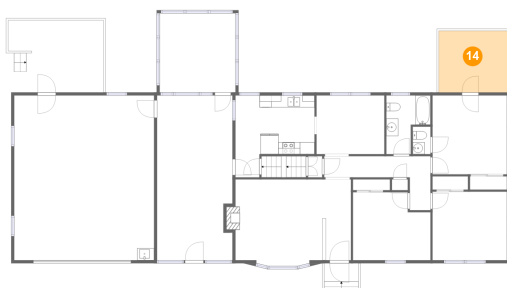

14 Floor 2 - Balcony

Dimensions: 11'6" x 10'3"
Area: 117 sq. ft
Counted as Living Area: No

Heated: No
Finished: Yes
Enclosed: No
Contiguous: Yes
Permitted: Yes
Wet Space: No
Addition: No
Conversion: No