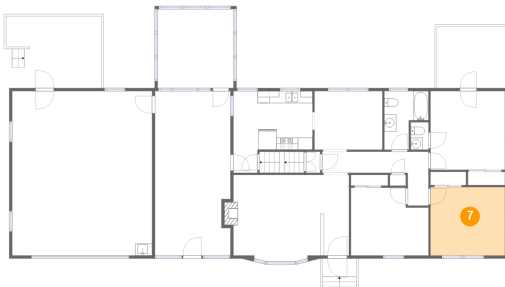

7 Floor 2 - Bedroom

Dimensions: 12'5" x 11'4"
Area: 141 sq. ft
Counted as Living Area:
Yes

Heated: Yes
Finished: Yes
Enclosed: Yes
Contiguous:
Yes
Permitted: Yes
Wet Space: No
Addition: No
Conversion: No