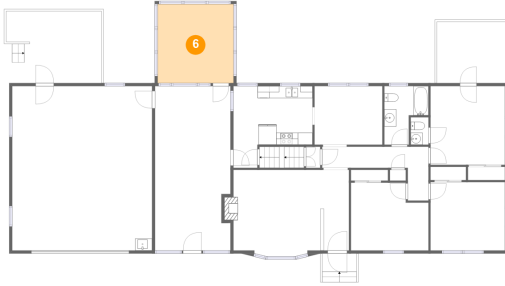

1571 Mountain Heights Drive, Mountain Heights, Salem, Roanoke County, Virginia, United States,

6 Floor 2 - Sunroom

Dimensions: 12'7" x 13'1"
Area: 166 sq. ft
Counted as Living Area:
Yes

Heated: Yes
Finished: Yes
Enclosed: Yes
Contiguous:
Yes
Permitted: Yes
Wet Space: No
Addition: No
Conversion: No