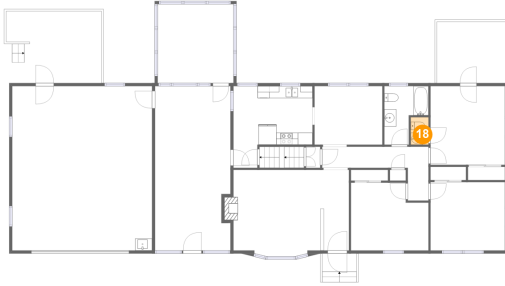

1571 Mountain Heights Drive, Mountain Heights, Salem, Roanoke County, Virginia, United States,

18 Floor 2 - Wc

Dimensions: 2'11" x 4'7"
Area: 13 sq. ft
Counted as Living Area:
Yes

Heated: Yes
Finished: Yes
Enclosed: Yes
Contiguous:
Yes
Permitted: Yes
Wet Space: Yes
Addition: No
Conversion: No