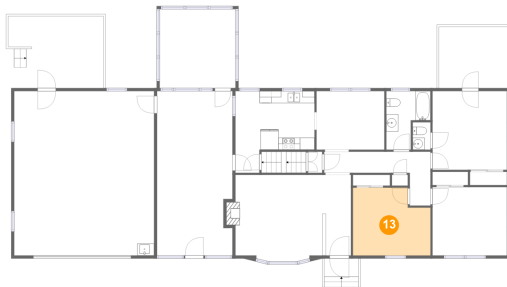

13 Floor 2 - Bedroom

Dimensions: 12'11" x 11'3"
Area: 133 sq. ft
Counted as Living Area:
Yes

Heated: Yes
Finished: Yes
Enclosed: Yes
Contiguous:
Yes
Permitted: Yes
Wet Space: No
Addition: No
Conversion: No