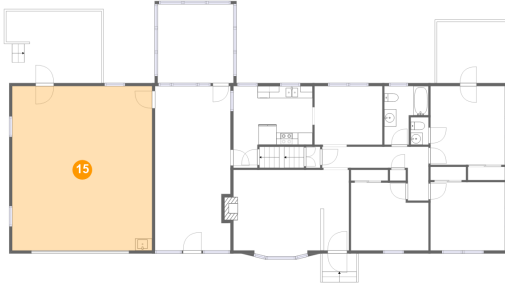

1571 Mountain Heights Drive, Mountain Heights, Salem, Roanoke County, Virginia, United States,

15 Floor 2 - Garage

Dimensions: 23'3" x 27'4"
Area: 636 sq. ft
Counted as Living Area: No

Heated: No
Finished: No
Enclosed: Yes
Contiguous: Yes
Permitted: Yes
Wet Space: No
Addition: No
Conversion: No