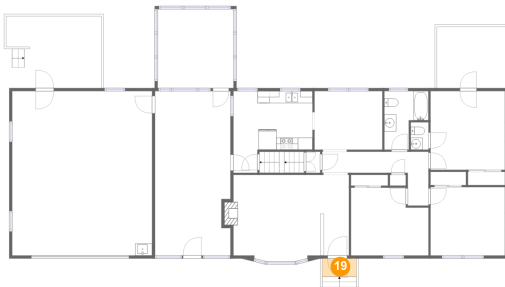

19 Floor 2 - Porch

Dimensions: 5'8" x 3'0"
Area: 17 sq. ft
Counted as Living Area: No

Heated: No
Finished: Yes
Enclosed: No
Contiguous: Yes
Permitted: Yes
Wet Space: No
Addition: No
Conversion: No