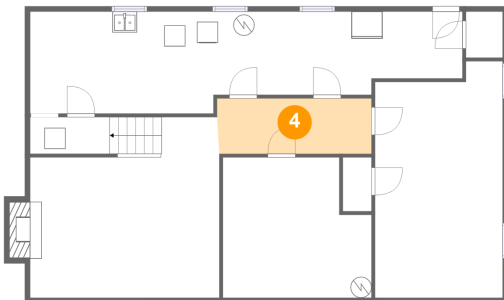

4 Floor 1 - Hall

Dimensions: 14'9" x 5'3"
Area: 78 sq. ft
Counted as Living Area:
Yes

Heated: Yes
Finished: Yes
Enclosed: Yes
Contiguous:
Yes
Permitted: Yes
Wet Space: No
Addition: No
Conversion: No