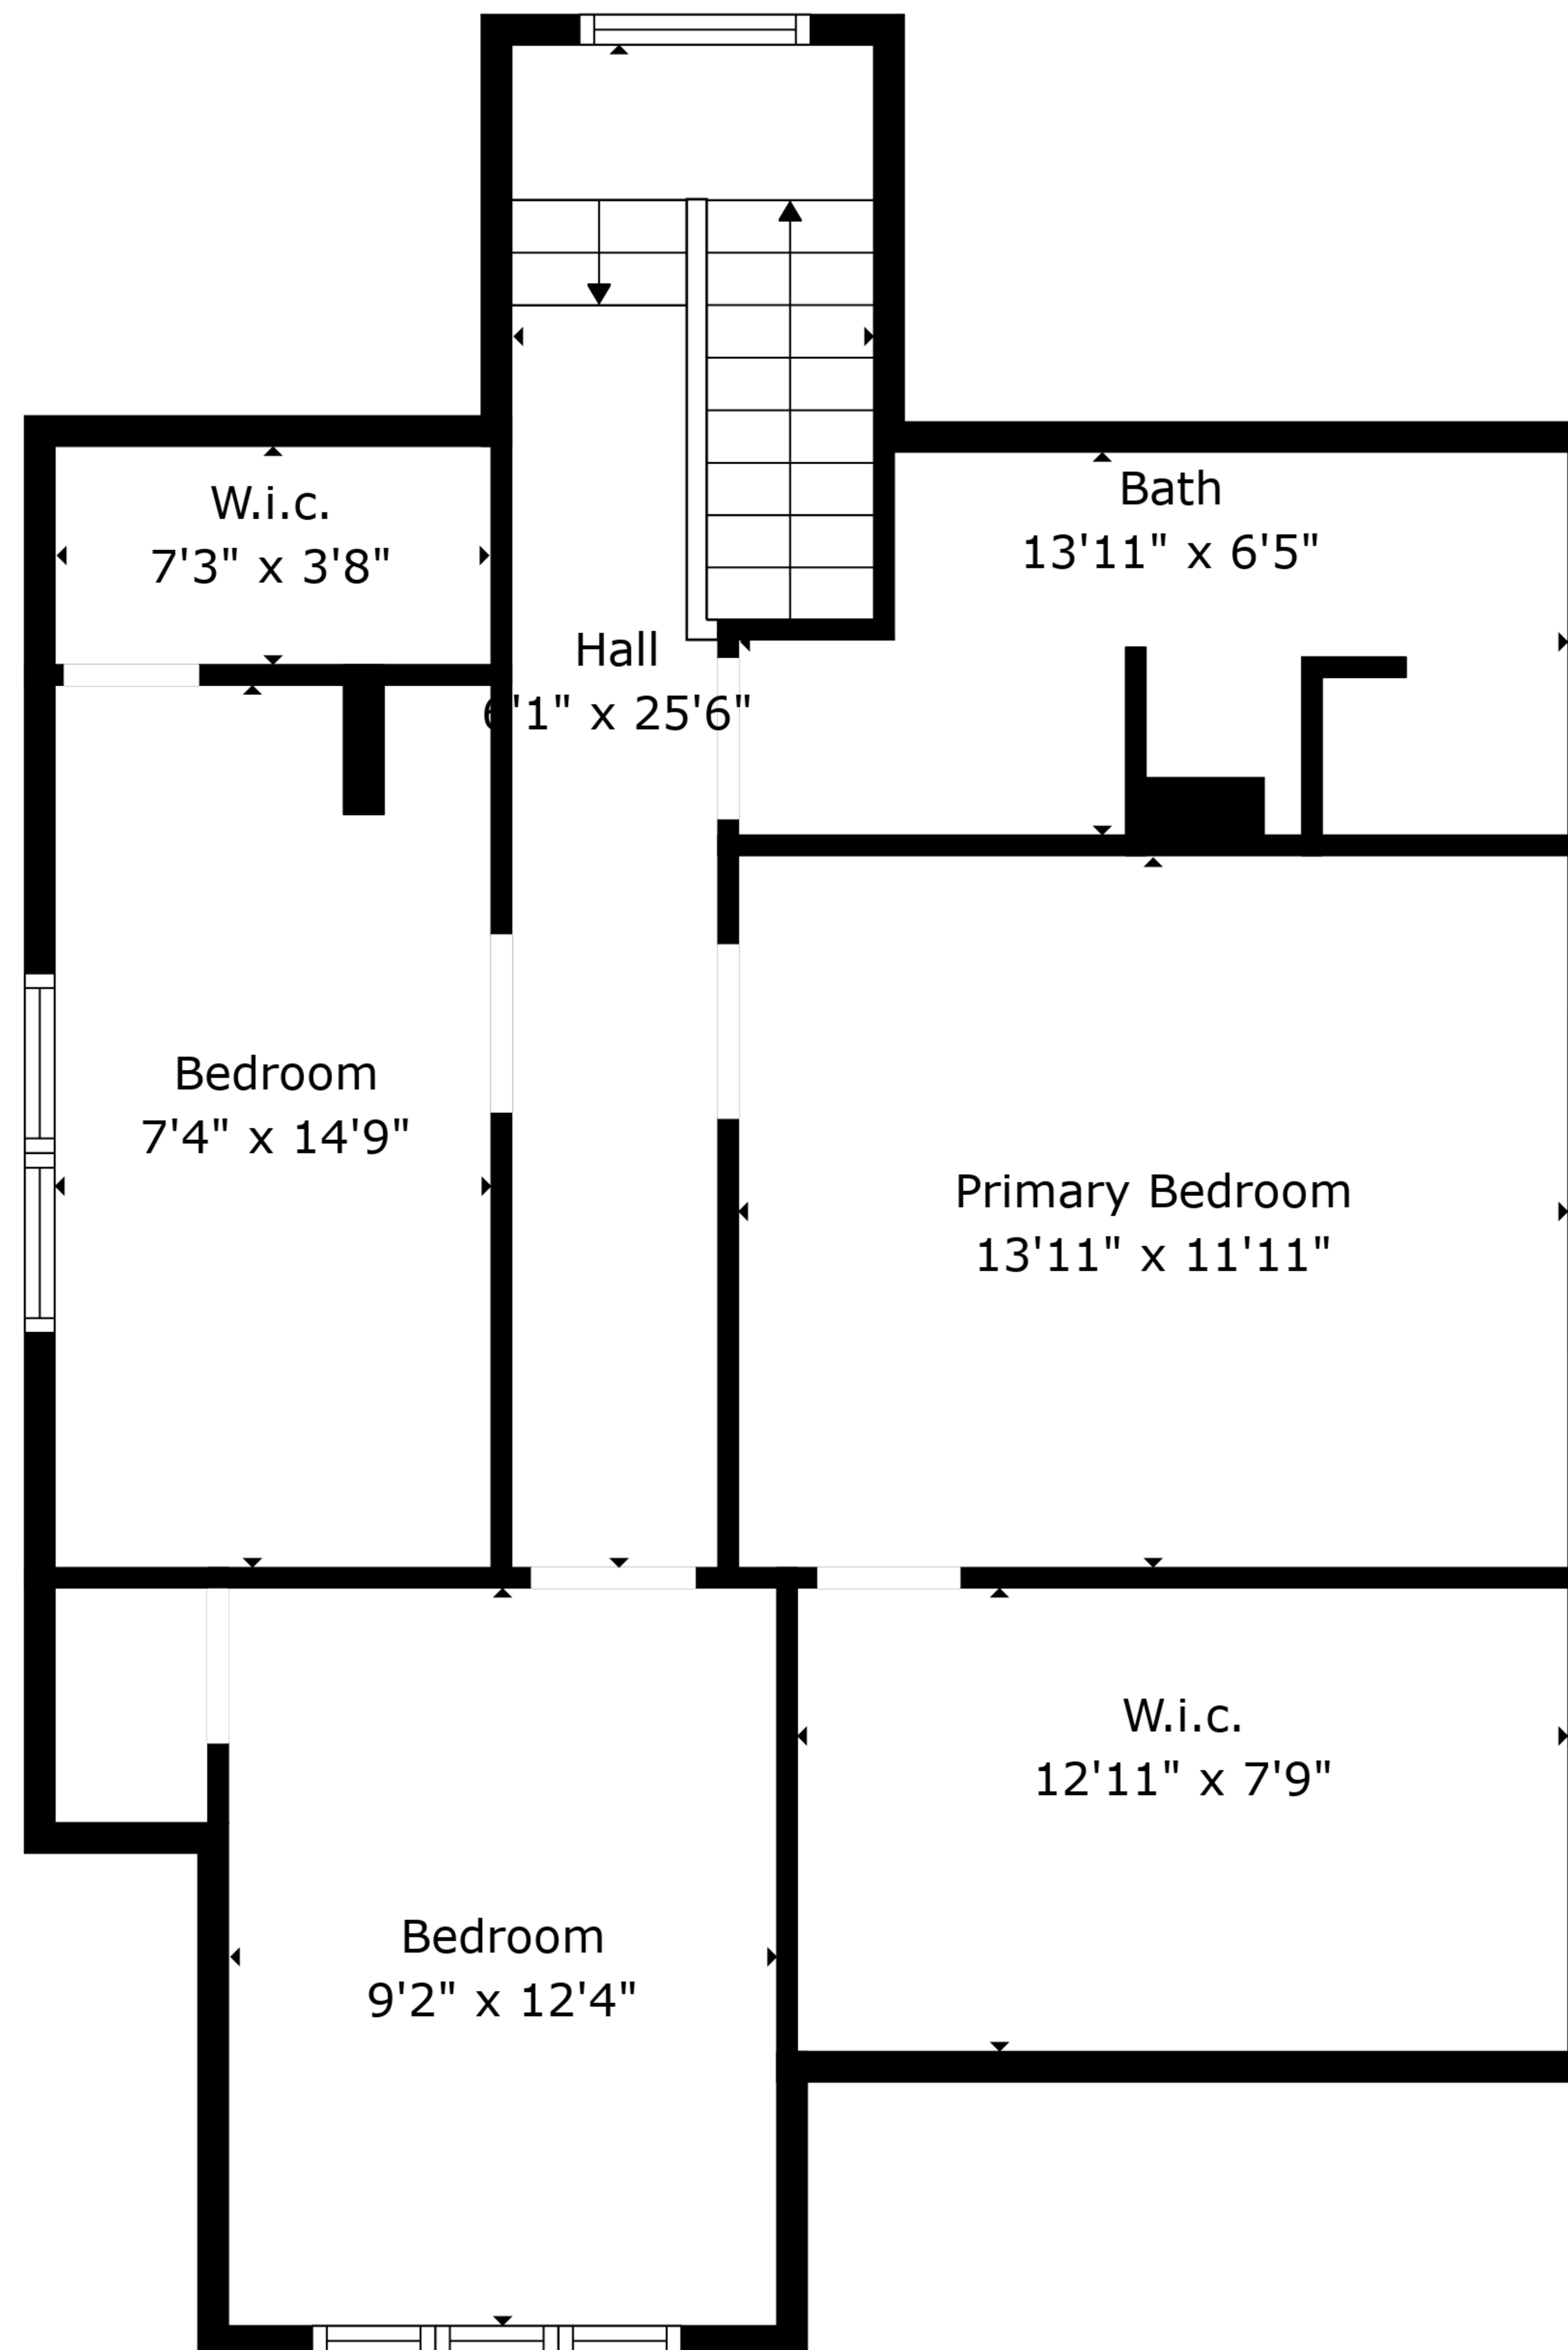

**TOTAL: 1748 sq. ft**

BELOW GROUND: 0 sq. ft, FLOOR 2: 1030 sq. ft, FLOOR 3: 718 sq. ft  
EXCLUDED AREAS: BASEMENT: 786 sq. ft, LAUNDRY: 129 sq. ft, UNDEFINED: 35 sq. ft,  
LOW CEILING: 36 sq. ft

**TOTAL: 1748 sq. ft**

BELOW GROUND: 0 sq. ft, FLOOR 2: 1030 sq. ft, FLOOR 3: 718 sq. ft  
EXCLUDED AREAS: BASEMENT: 786 sq. ft, LAUNDRY: 129 sq. ft, UNDEFINED: 35 sq. ft,  
LOW CEILING: 36 sq. ft

**TOTAL: 1748 sq. ft**

BELOW GROUND: 0 sq. ft, FLOOR 2: 1030 sq. ft, FLOOR 3: 718 sq. ft  
 EXCLUDED AREAS: BASEMENT: 786 sq. ft, LAUNDRY: 129 sq. ft, UNDEFINED: 35 sq. ft,  
 LOW CEILING: 36 sq. ft

Floor 1

Floor 2

Floor 3

**TOTAL: 1748 sq. ft**  
 BELOW GROUND: 0 sq. ft, FLOOR 2: 1030 sq. ft, FLOOR 3: 718 sq. ft  
 EXCLUDED AREAS: BASEMENT: 786 sq. ft, LAUNDRY: 129 sq. ft, UNDEFINED: 35 sq. ft,  
 LOW CEILING: 36 sq. ft