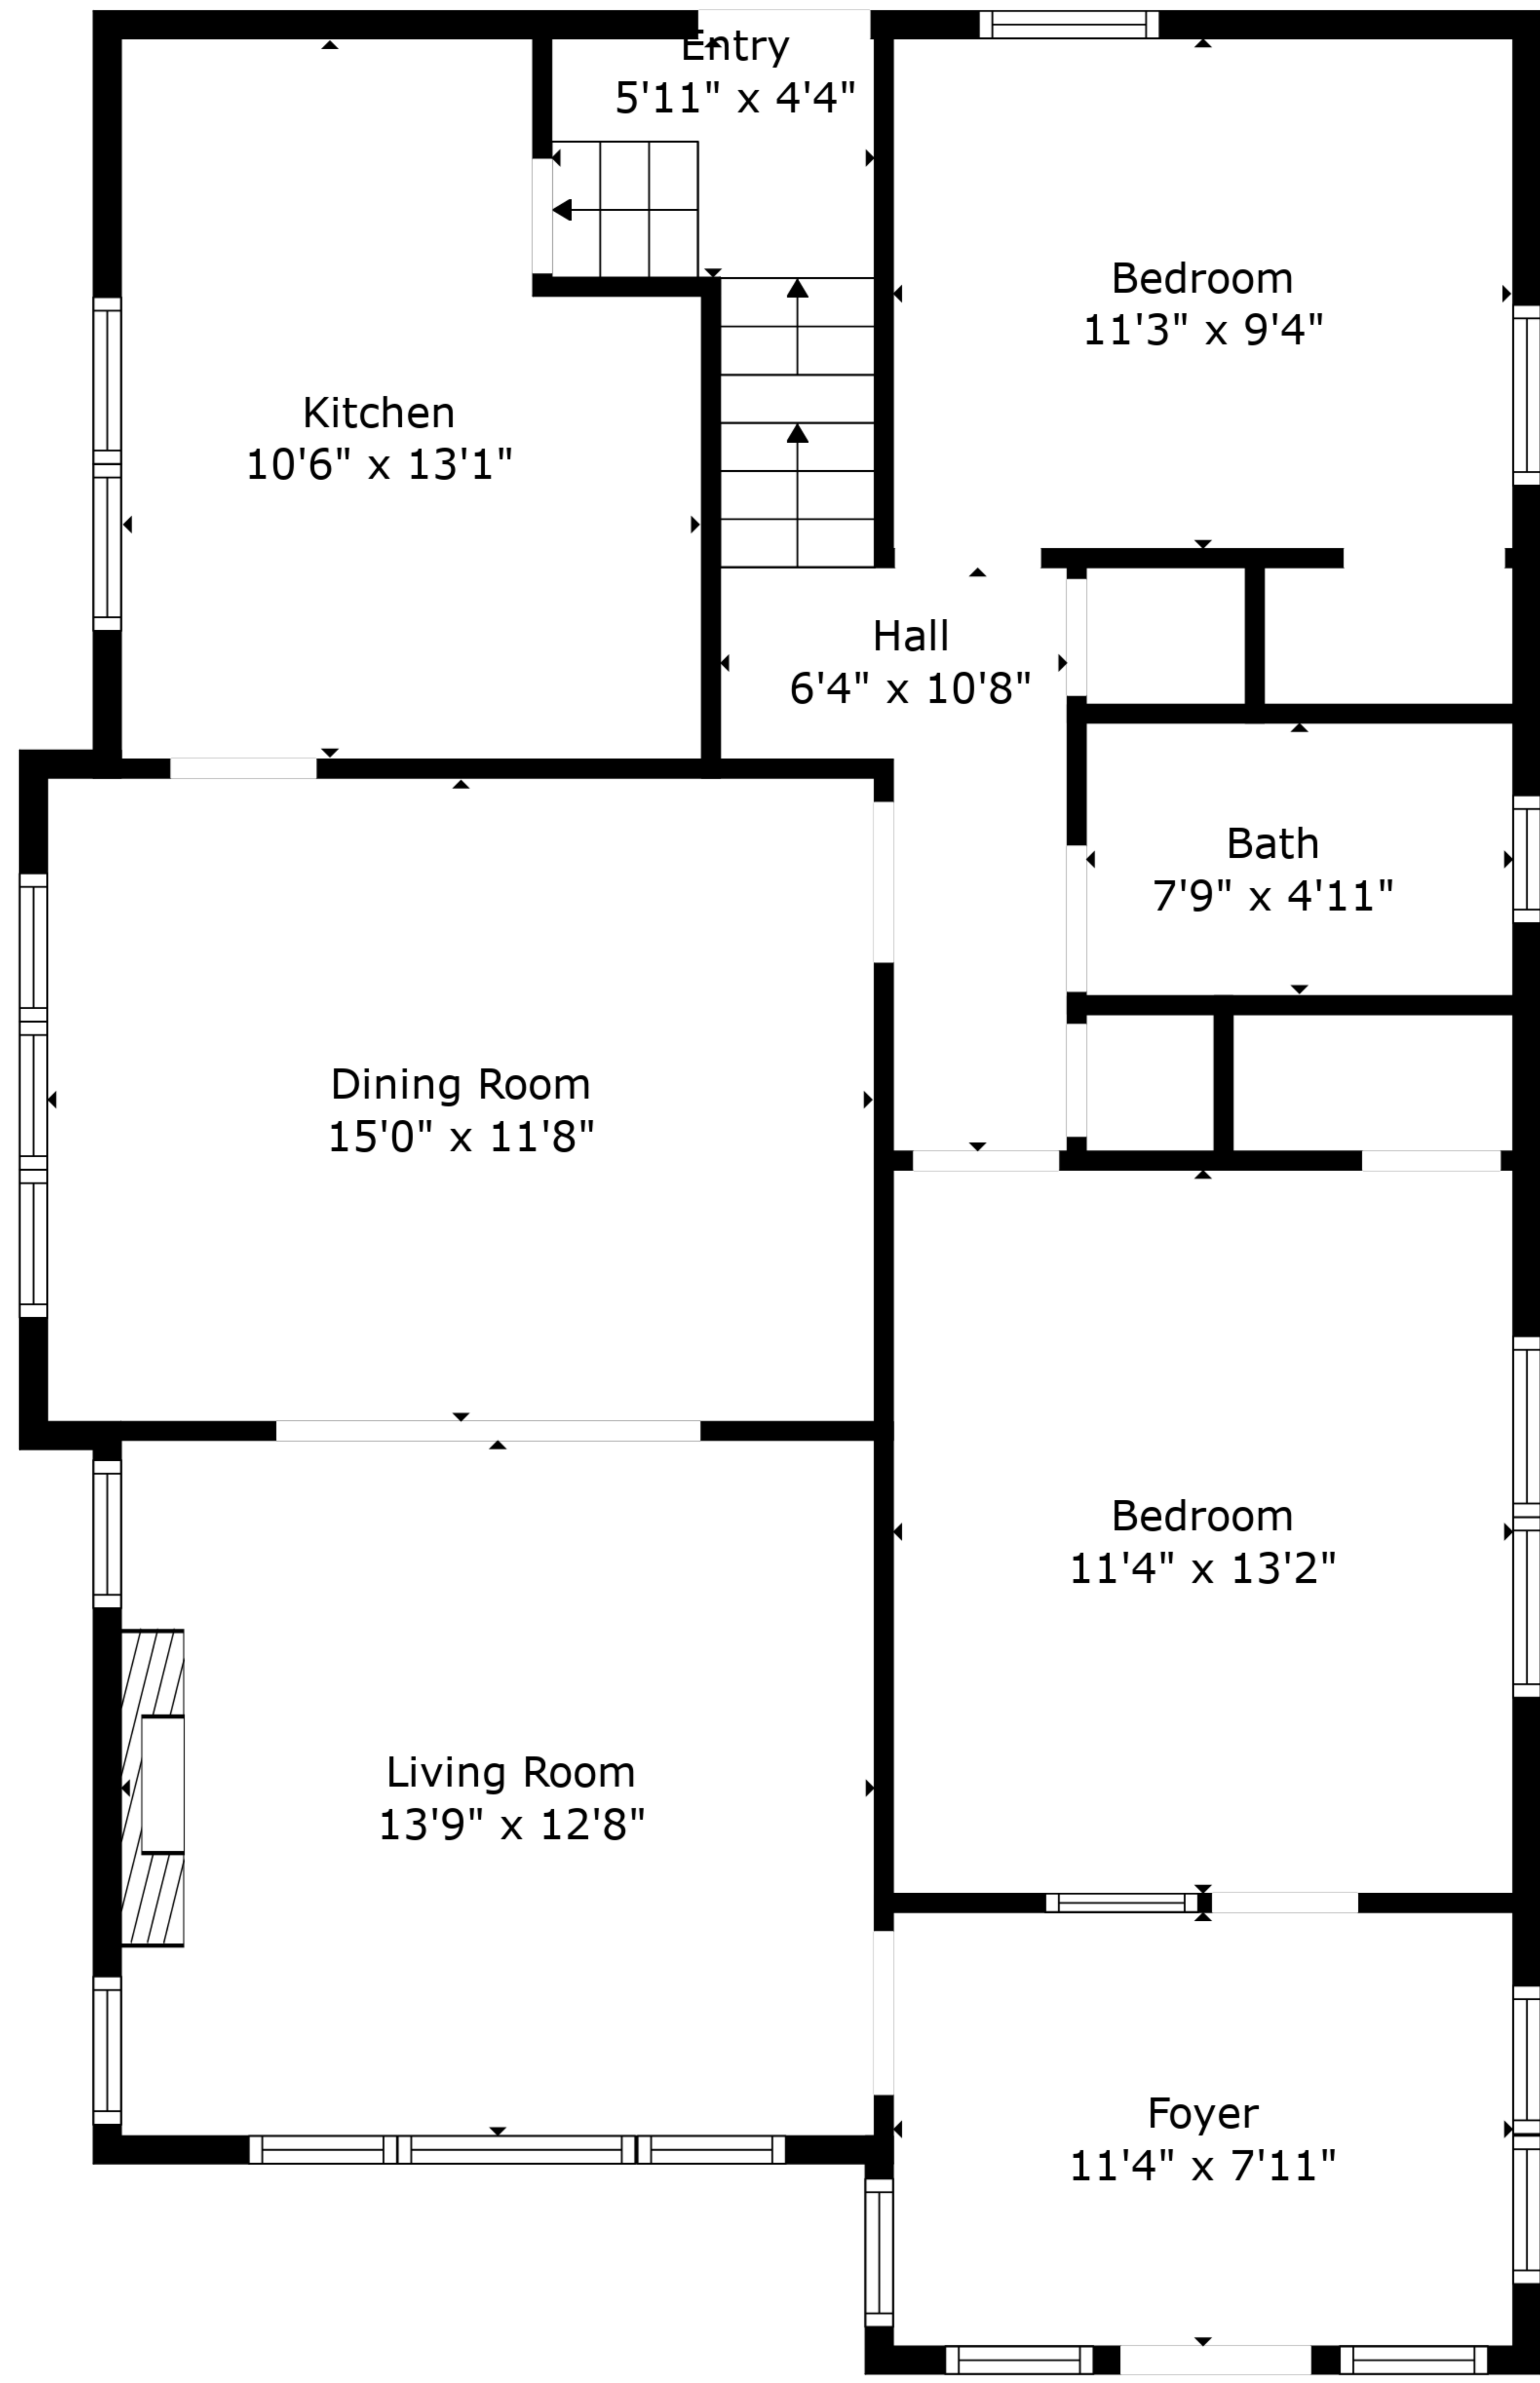

**TOTAL: 1748 sq. ft**

BELOW GROUND: 0 sq. ft, FLOOR 2: 1030 sq. ft, FLOOR 3: 718 sq. ft  
EXCLUDED AREAS: BASEMENT: 786 sq. ft, LAUNDRY: 129 sq. ft, UNDEFINED: 35 sq. ft,  
LOW CEILING: 36 sq. ft

**TOTAL: 1748 sq. ft**

BELOW GROUND: 0 sq. ft, FLOOR 2: 1030 sq. ft, FLOOR 3: 718 sq. ft  
EXCLUDED AREAS: BASEMENT: 786 sq. ft, LAUNDRY: 129 sq. ft, UNDEFINED: 35 sq. ft,  
LOW CEILING: 36 sq. ft

**TOTAL: 1748 sq. ft**

BELOW GROUND: 0 sq. ft, FLOOR 2: 1030 sq. ft, FLOOR 3: 718 sq. ft  
 EXCLUDED AREAS: BASEMENT: 786 sq. ft, LAUNDRY: 129 sq. ft, UNDEFINED: 35 sq. ft,  
 LOW CEILING: 36 sq. ft

Floor 1

Floor 2

Floor 3

**TOTAL: 1748 sq. ft**  
 BELOW GROUND: 0 sq. ft, FLOOR 2: 1030 sq. ft, FLOOR 3: 718 sq. ft  
 EXCLUDED AREAS: BASEMENT: 786 sq. ft, LAUNDRY: 129 sq. ft, UNDEFINED: 35 sq. ft,  
 LOW CEILING: 36 sq. ft