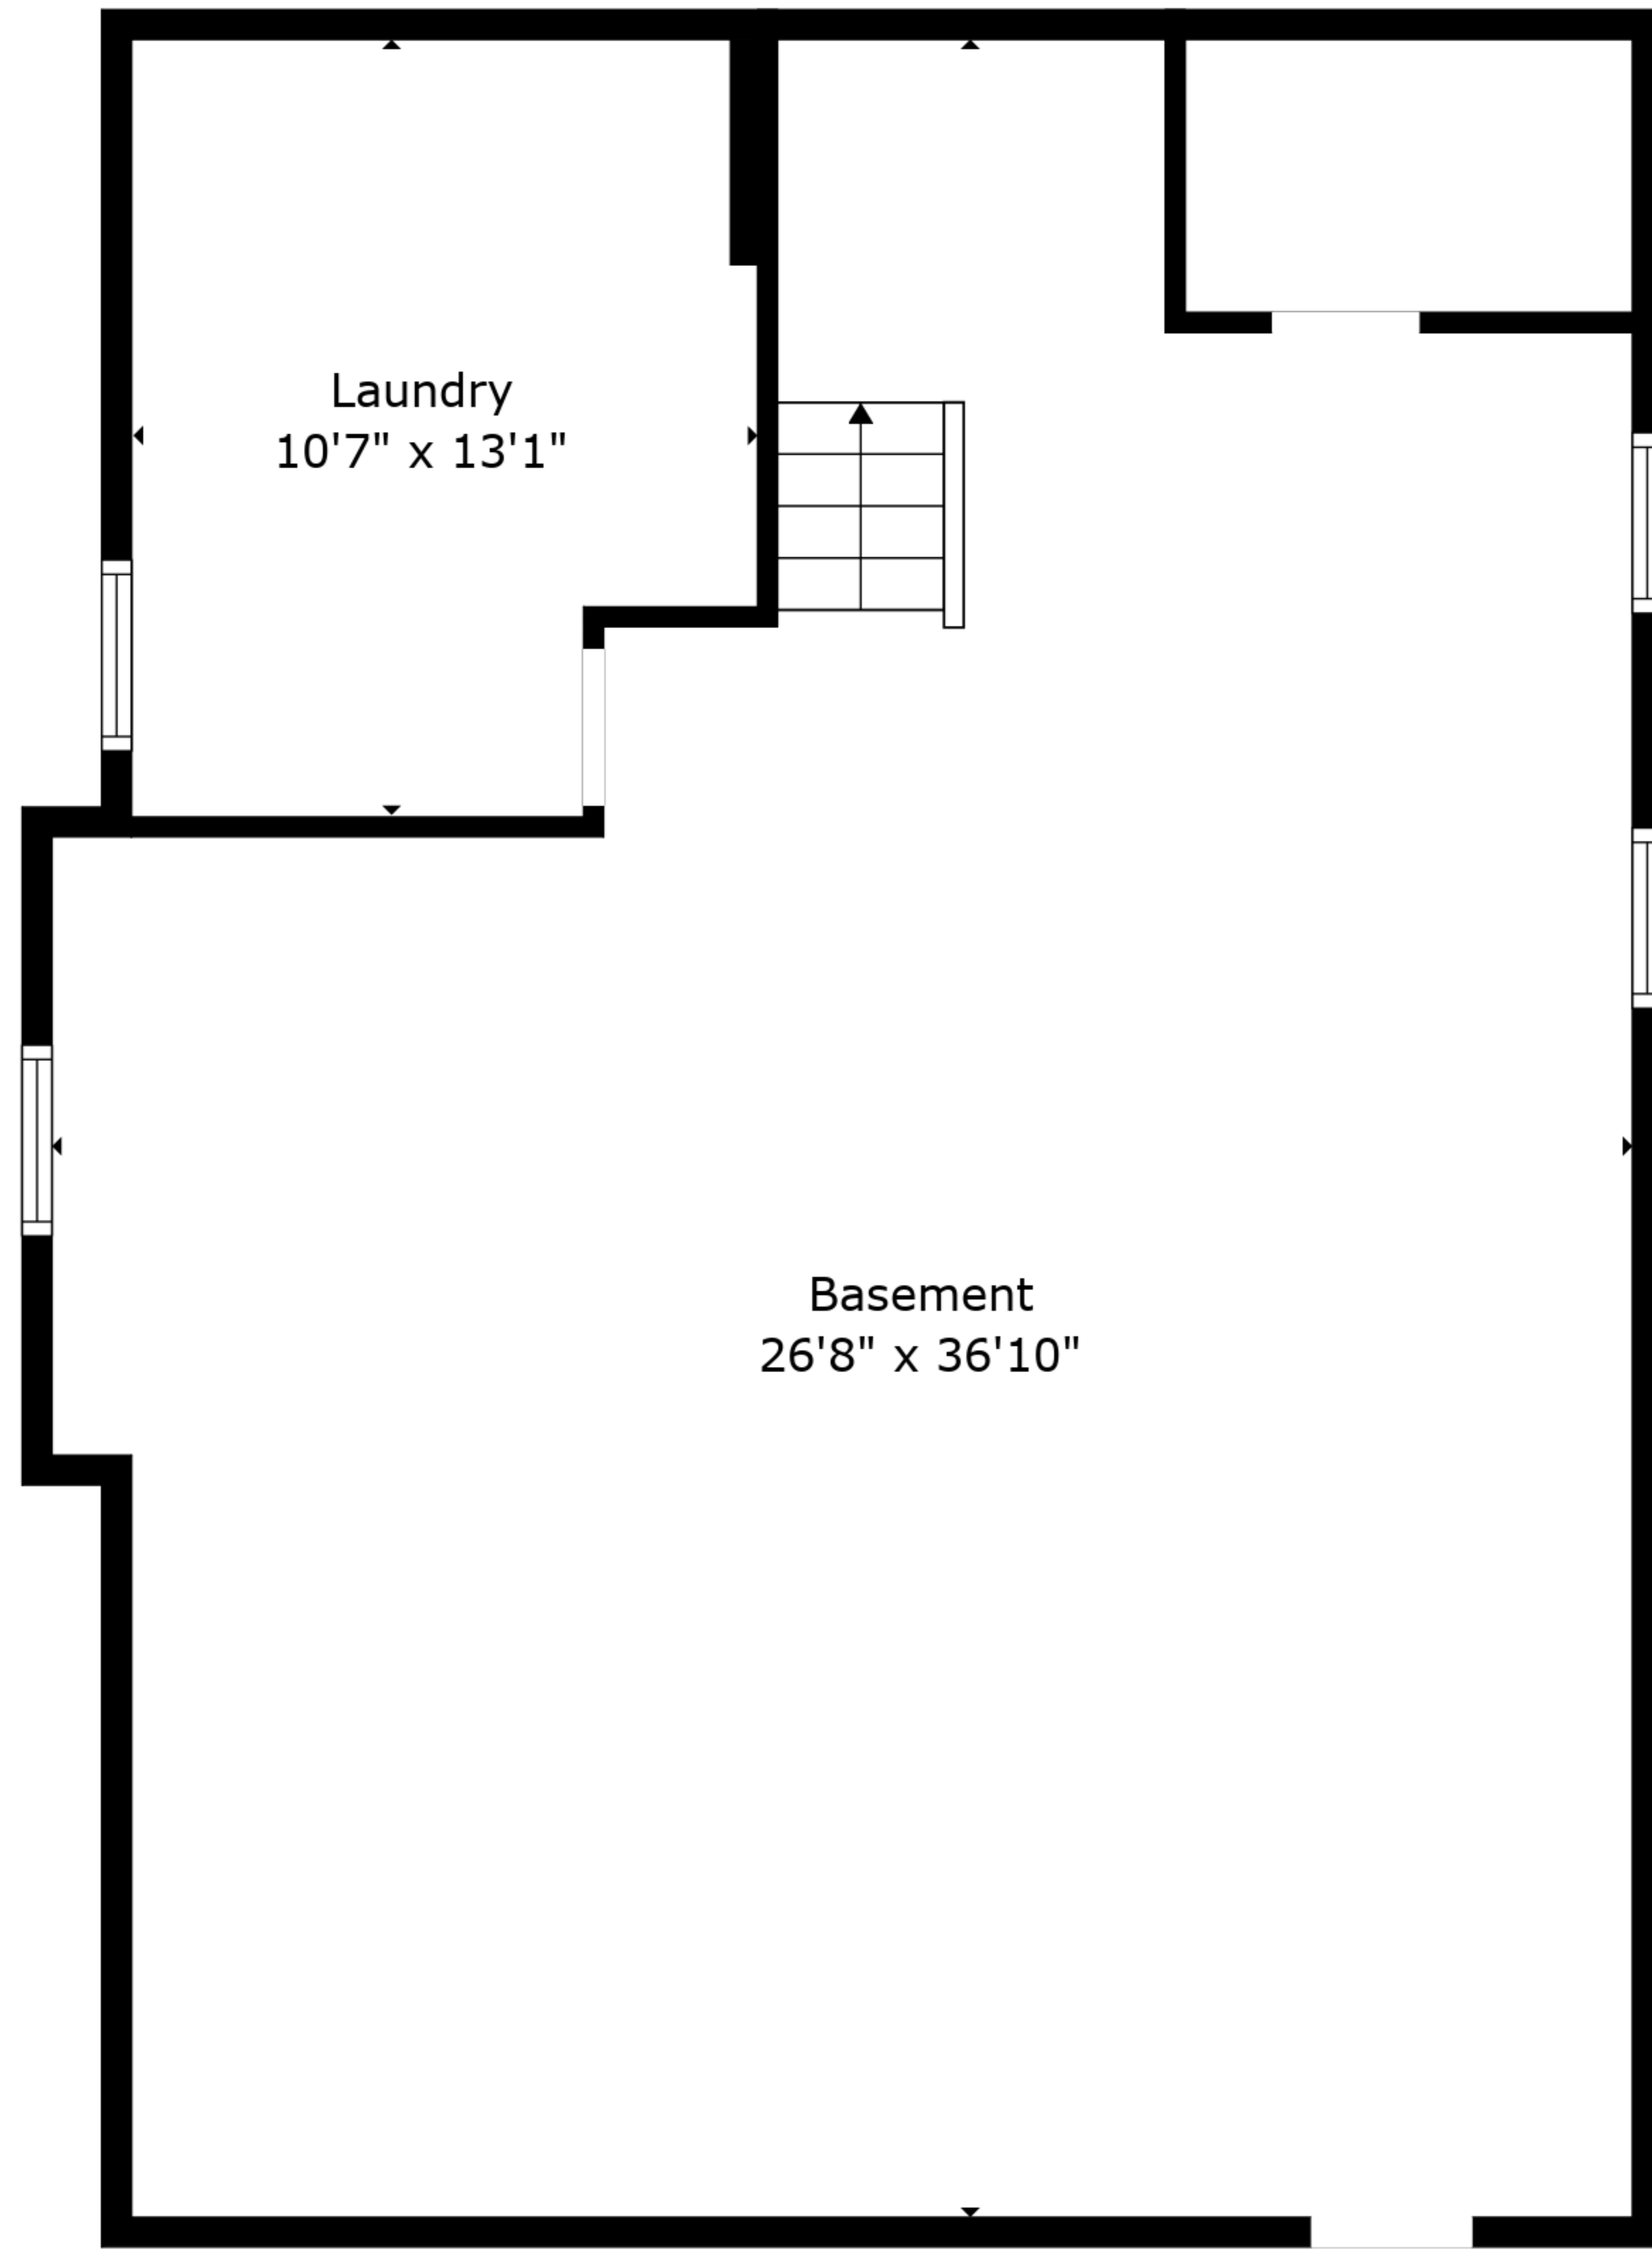

**TOTAL: 1748 sq. ft**

BELOW GROUND: 0 sq. ft, FLOOR 2: 1030 sq. ft, FLOOR 3: 718 sq. ft  
EXCLUDED AREAS: BASEMENT: 786 sq. ft, LAUNDRY: 129 sq. ft, UNDEFINED: 35 sq. ft,  
LOW CEILING: 36 sq. ft

**TOTAL: 1748 sq. ft**

BELOW GROUND: 0 sq. ft, FLOOR 2: 1030 sq. ft, FLOOR 3: 718 sq. ft  
EXCLUDED AREAS: BASEMENT: 786 sq. ft, LAUNDRY: 129 sq. ft, UNDEFINED: 35 sq. ft,  
LOW CEILING: 36 sq. ft

**TOTAL: 1748 sq. ft**

BELOW GROUND: 0 sq. ft, FLOOR 2: 1030 sq. ft, FLOOR 3: 718 sq. ft  
 EXCLUDED AREAS: BASEMENT: 786 sq. ft, LAUNDRY: 129 sq. ft, UNDEFINED: 35 sq. ft,  
 LOW CEILING: 36 sq. ft

Floor 1

Floor 2

Floor 3

**TOTAL: 1748 sq. ft**  
 BELOW GROUND: 0 sq. ft, FLOOR 2: 1030 sq. ft, FLOOR 3: 718 sq. ft  
 EXCLUDED AREAS: BASEMENT: 786 sq. ft, LAUNDRY: 129 sq. ft, UNDEFINED: 35 sq. ft,  
 LOW CEILING: 36 sq. ft