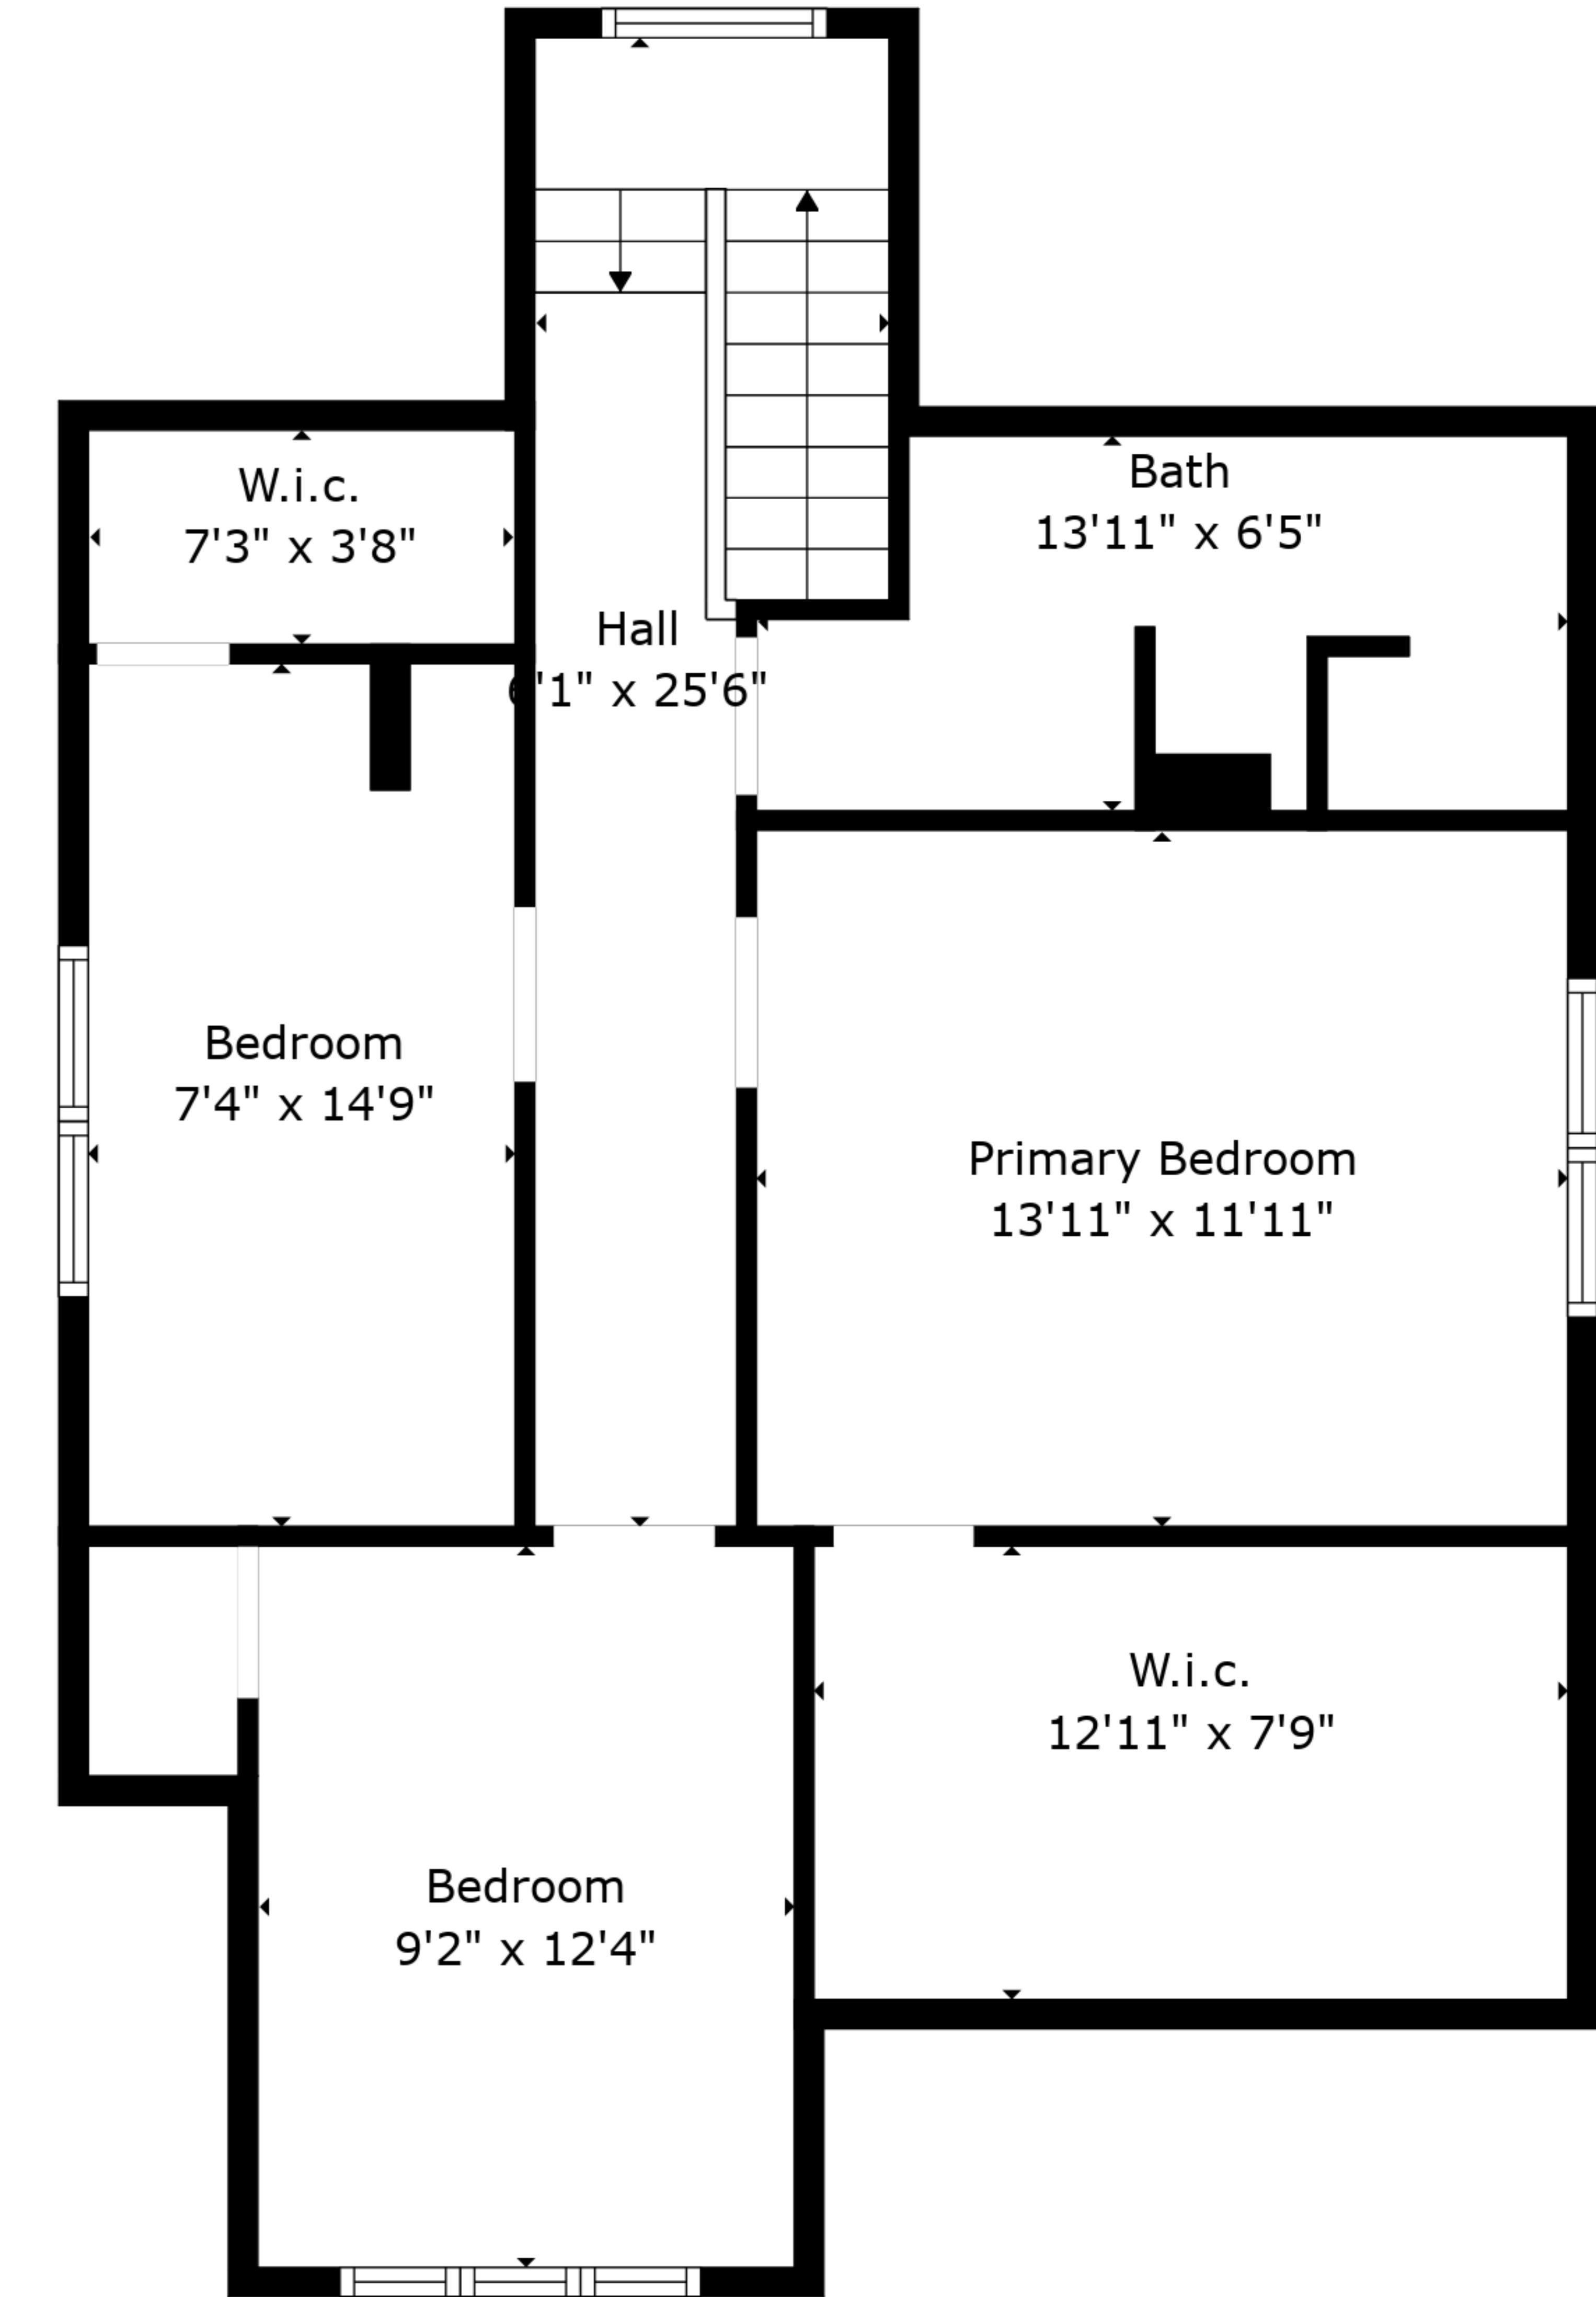

**TOTAL: 1748 sq. ft**

BELOW GROUND: 0 sq. ft, FLOOR 2: 1030 sq. ft, FLOOR 3: 718 sq. ft  
EXCLUDED AREAS: BASEMENT: 786 sq. ft, LAUNDRY: 129 sq. ft, UNDEFINED: 35 sq. ft,  
LOW CEILING: 36 sq. ft

**TOTAL: 1748 sq. ft**

BELOW GROUND: 0 sq. ft, FLOOR 2: 1030 sq. ft, FLOOR 3: 718 sq. ft  
EXCLUDED AREAS: BASEMENT: 786 sq. ft, LAUNDRY: 129 sq. ft, UNDEFINED: 35 sq. ft,  
LOW CEILING: 36 sq. ft

**TOTAL: 1748 sq. ft**

BELOW GROUND: 0 sq. ft, FLOOR 2: 1030 sq. ft, FLOOR 3: 718 sq. ft  
 EXCLUDED AREAS: BASEMENT: 786 sq. ft, LAUNDRY: 129 sq. ft, UNDEFINED: 35 sq. ft,  
 LOW CEILING: 36 sq. ft

Floor 1

Floor 2

Floor 3

**TOTAL: 1748 sq. ft**  
 BELOW GROUND: 0 sq. ft, FLOOR 2: 1030 sq. ft, FLOOR 3: 718 sq. ft  
 EXCLUDED AREAS: BASEMENT: 786 sq. ft, LAUNDRY: 129 sq. ft, UNDEFINED: 35 sq. ft,  
 LOW CEILING: 36 sq. ft