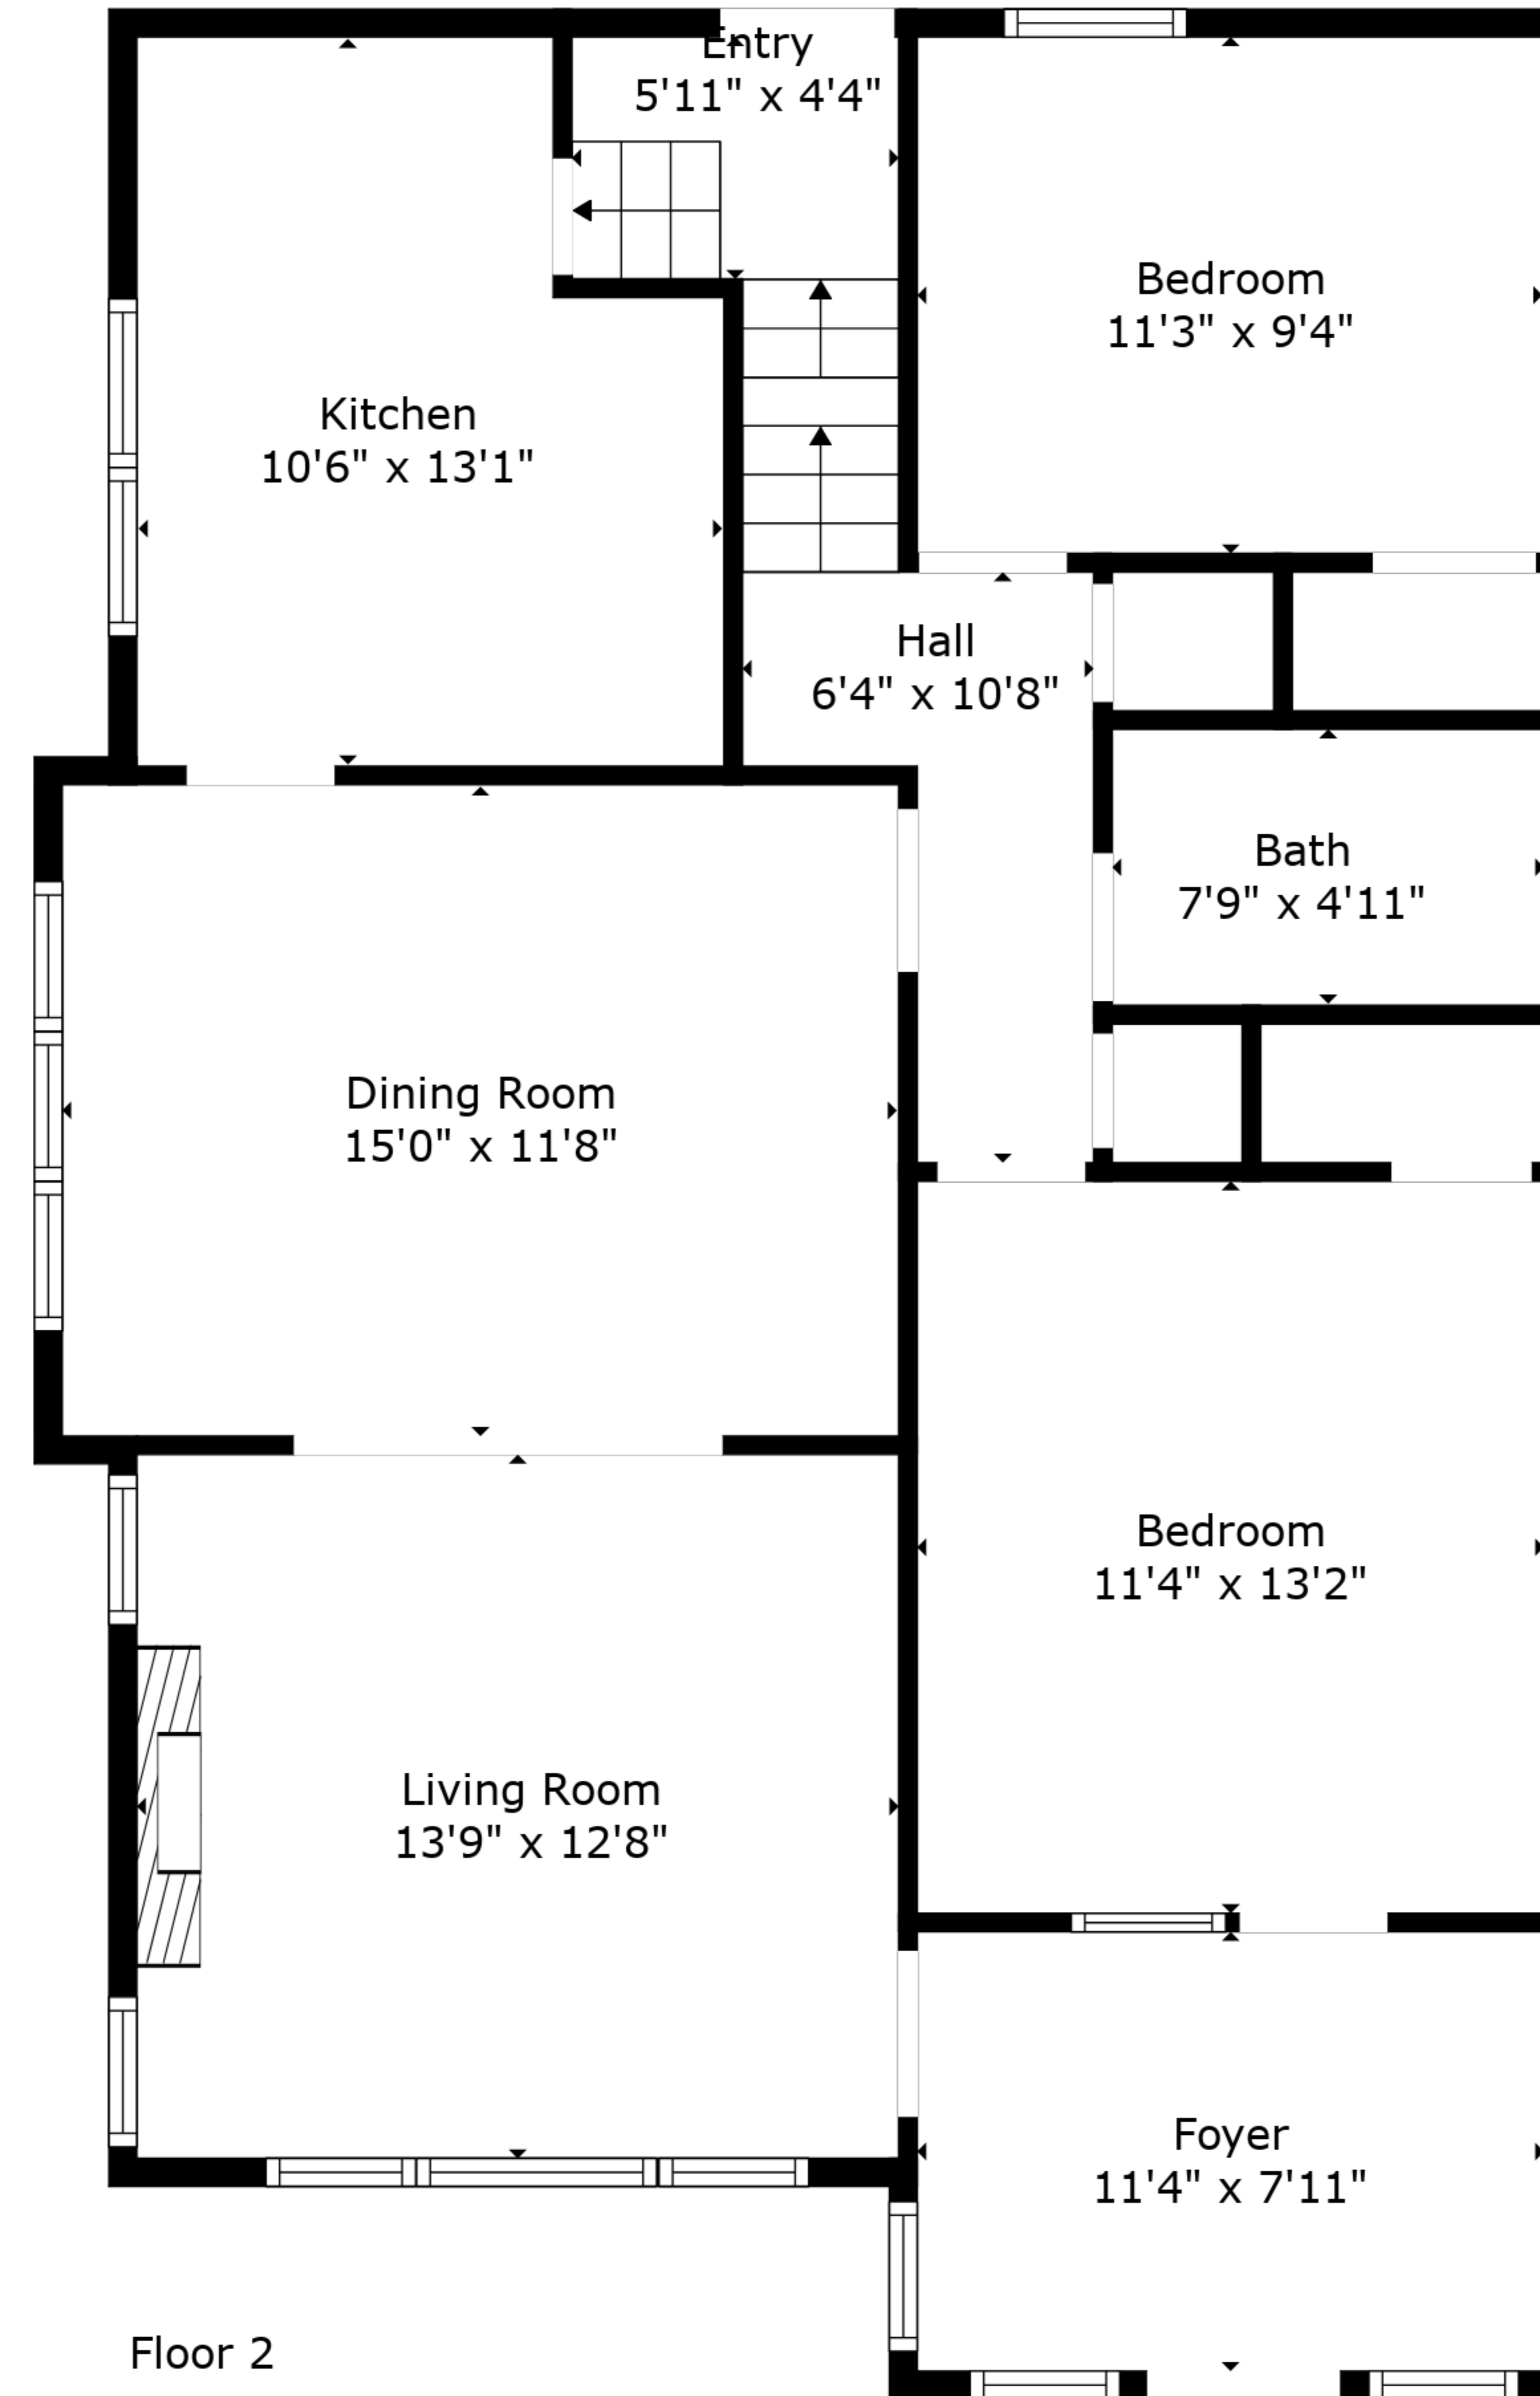

**TOTAL: 1748 sq. ft**

BELOW GROUND: 0 sq. ft, FLOOR 2: 1030 sq. ft, FLOOR 3: 718 sq. ft  
EXCLUDED AREAS: BASEMENT: 786 sq. ft, LAUNDRY: 129 sq. ft, UNDEFINED: 35 sq. ft,  
LOW CEILING: 36 sq. ft

**TOTAL: 1748 sq. ft**

BELOW GROUND: 0 sq. ft, FLOOR 2: 1030 sq. ft, FLOOR 3: 718 sq. ft  
EXCLUDED AREAS: BASEMENT: 786 sq. ft, LAUNDRY: 129 sq. ft, UNDEFINED: 35 sq. ft,  
LOW CEILING: 36 sq. ft

**TOTAL: 1748 sq. ft**

BELOW GROUND: 0 sq. ft, FLOOR 2: 1030 sq. ft, FLOOR 3: 718 sq. ft  
 EXCLUDED AREAS: BASEMENT: 786 sq. ft, LAUNDRY: 129 sq. ft, UNDEFINED: 35 sq. ft,  
 LOW CEILING: 36 sq. ft

Floor 1

Floor 2

Floor 3

**TOTAL: 1748 sq. ft**  
 BELOW GROUND: 0 sq. ft, FLOOR 2: 1030 sq. ft, FLOOR 3: 718 sq. ft  
 EXCLUDED AREAS: BASEMENT: 786 sq. ft, LAUNDRY: 129 sq. ft, UNDEFINED: 35 sq. ft,  
 LOW CEILING: 36 sq. ft