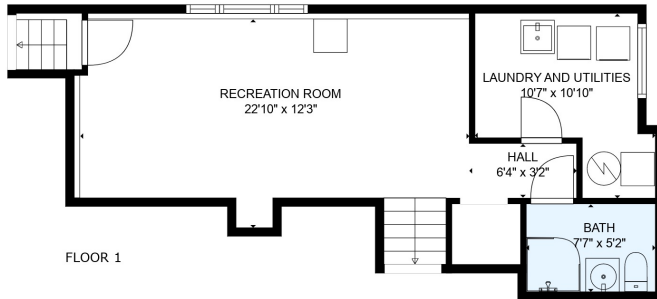

FLOOR 2

FLOOR 3

FLOOR 1

Total scanned area: 2179 sq. ft

SIZES AND DIMENSIONS ARE ESTIMATED

Total scanned area: 2179 sq. ft

SIZES AND DIMENSIONS ARE ESTIMATED

RECREATION ROOM
22'10" x 12'3"

LAUNDRY AND UTILITIES
10'7" x 10'10"

HALL
6'4" x 3'2"

BATH
7'7" x 5'2"