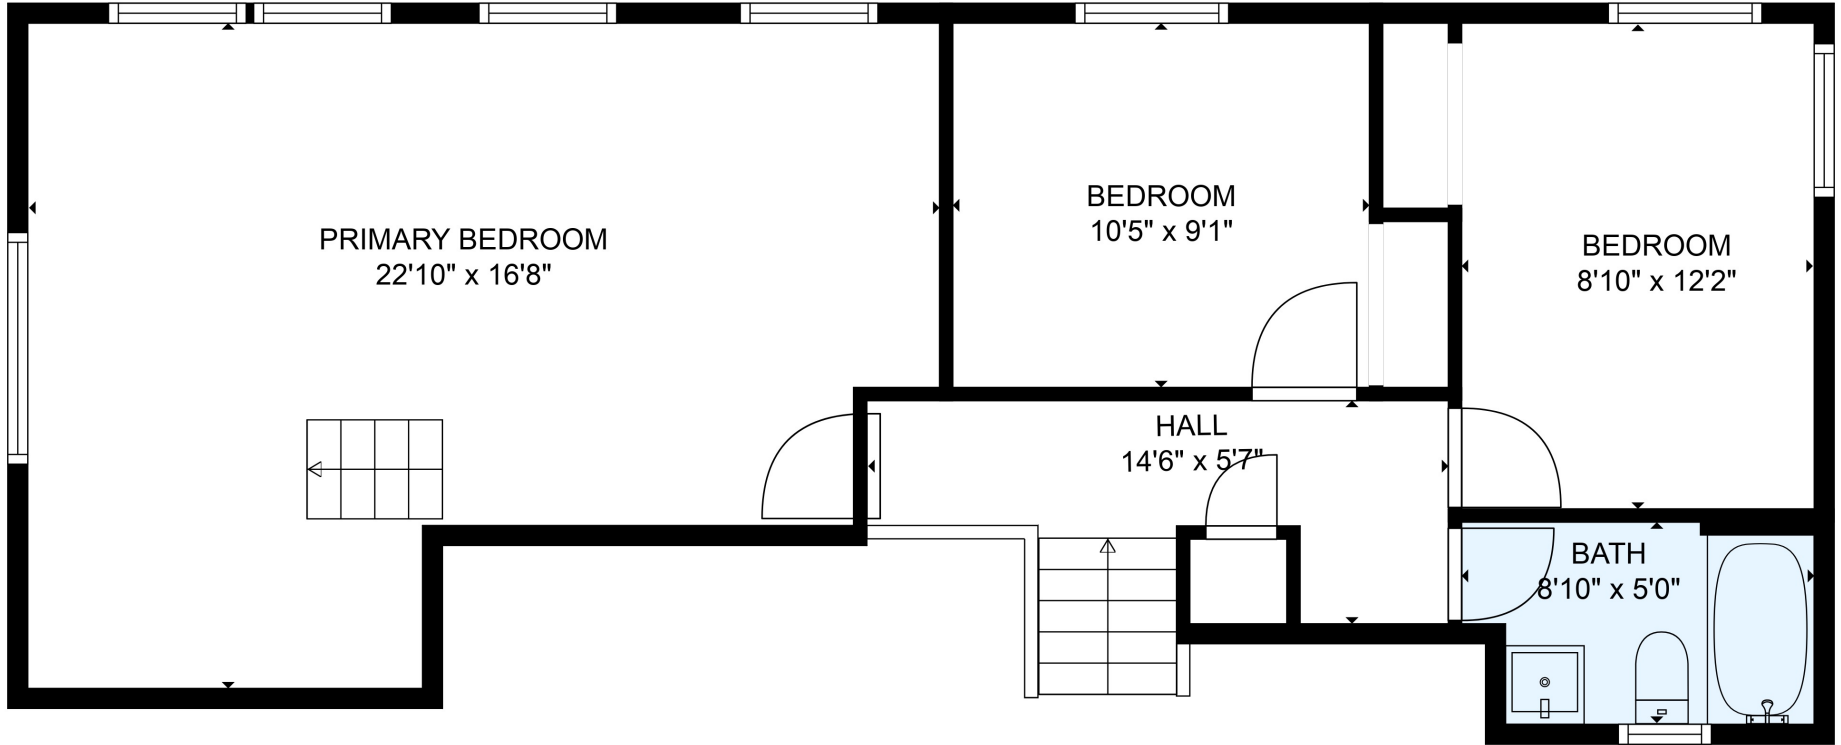

FLOOR 2

FLOOR 3

FLOOR 1

Total scanned area: 2179 sq. ft

SIZES AND DIMENSIONS ARE ESTIMATED

Total scanned area: 2179 sq. ft

SIZES AND DIMENSIONS ARE ESTIMATED

RECREATION ROOM
22'10" x 12'3"

LAUNDRY AND UTILITIES
10'7" x 10'10"

HALL
6'4" x 3'2"

BATH
7'7" x 5'2"