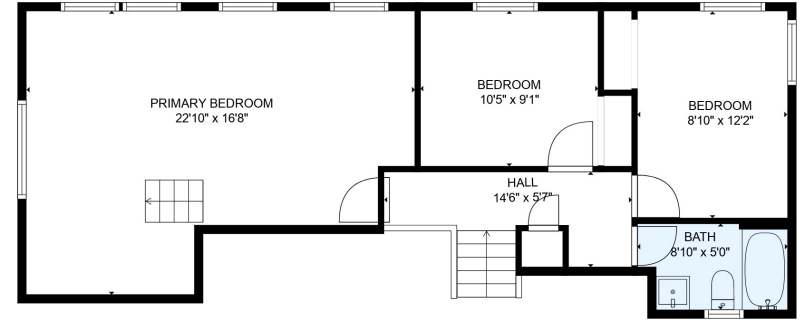

FLOOR 2

FLOOR 3

FLOOR 1

Total scanned area: 2179 sq. ft

SIZES AND DIMENSIONS ARE ESTIMATED

Total scanned area: 2179 sq. ft

SIZES AND DIMENSIONS ARE ESTIMATED

RECREATION ROOM
22'10" x 12'3"

LAUNDRY AND UTILITIES
10'7" x 10'10"

HALL
6'4" x 3'2"

BATH
7'7" x 5'2"