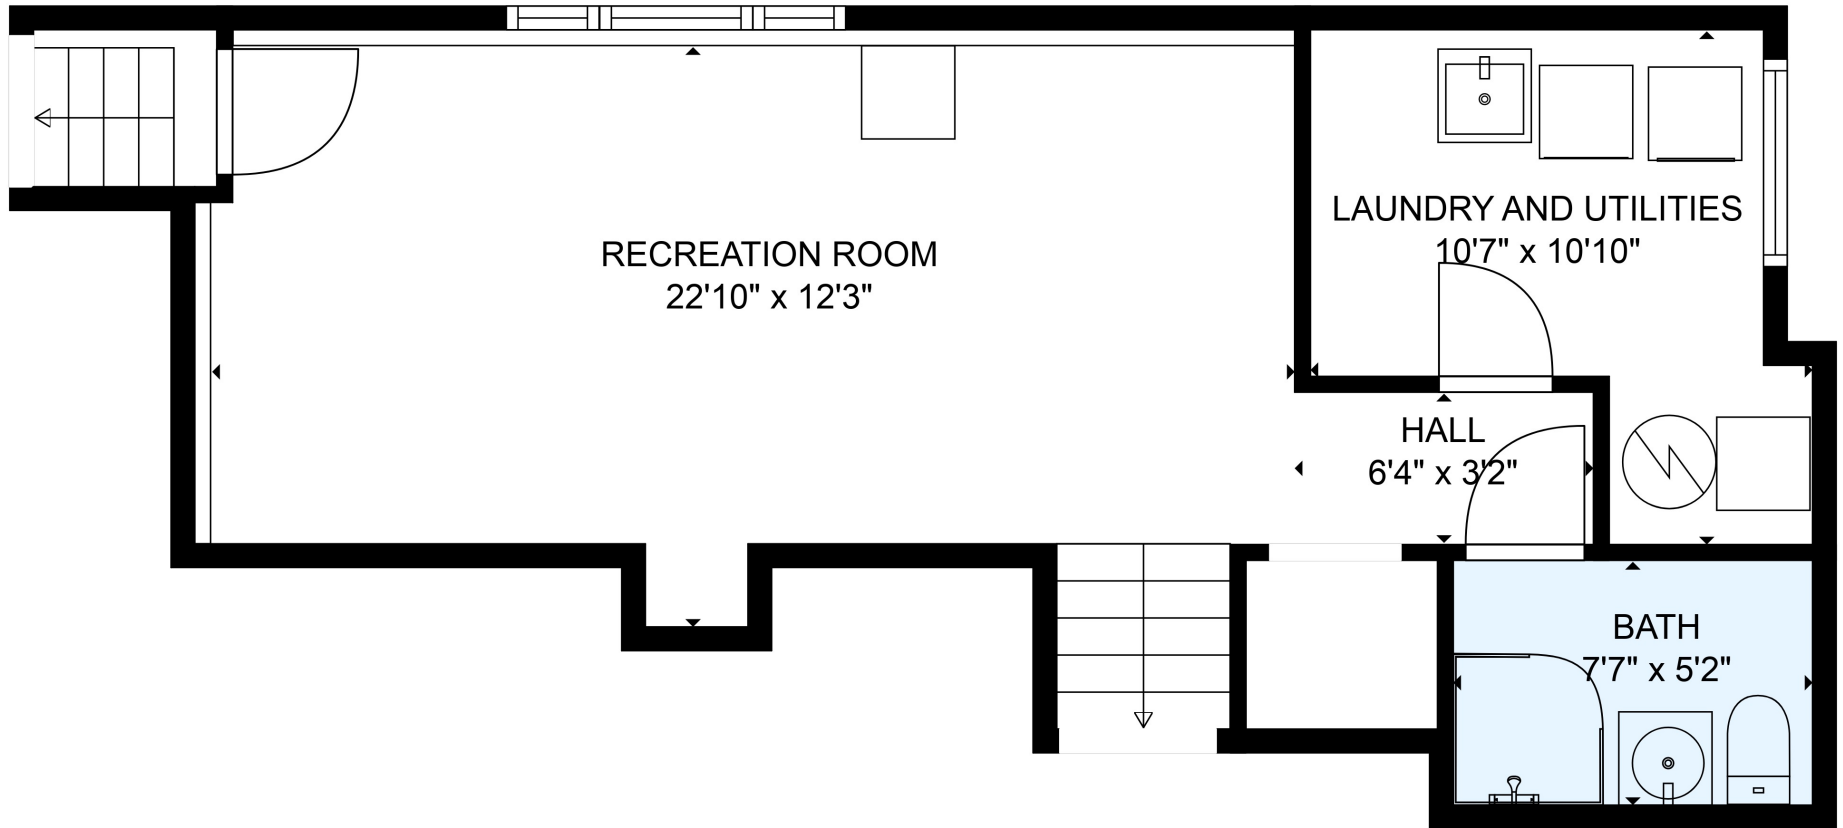

FLOOR 2

FLOOR 3

FLOOR 1

Total scanned area: 2179 sq. ft

SIZES AND DIMENSIONS ARE ESTIMATED

Total scanned area: 2179 sq. ft

SIZES AND DIMENSIONS ARE ESTIMATED

RECREATION ROOM
22'10" x 12'3"

LAUNDRY AND UTILITIES
10'7" x 10'10"

HALL
6'4" x 3'2"

BATH
7'7" x 5'2"